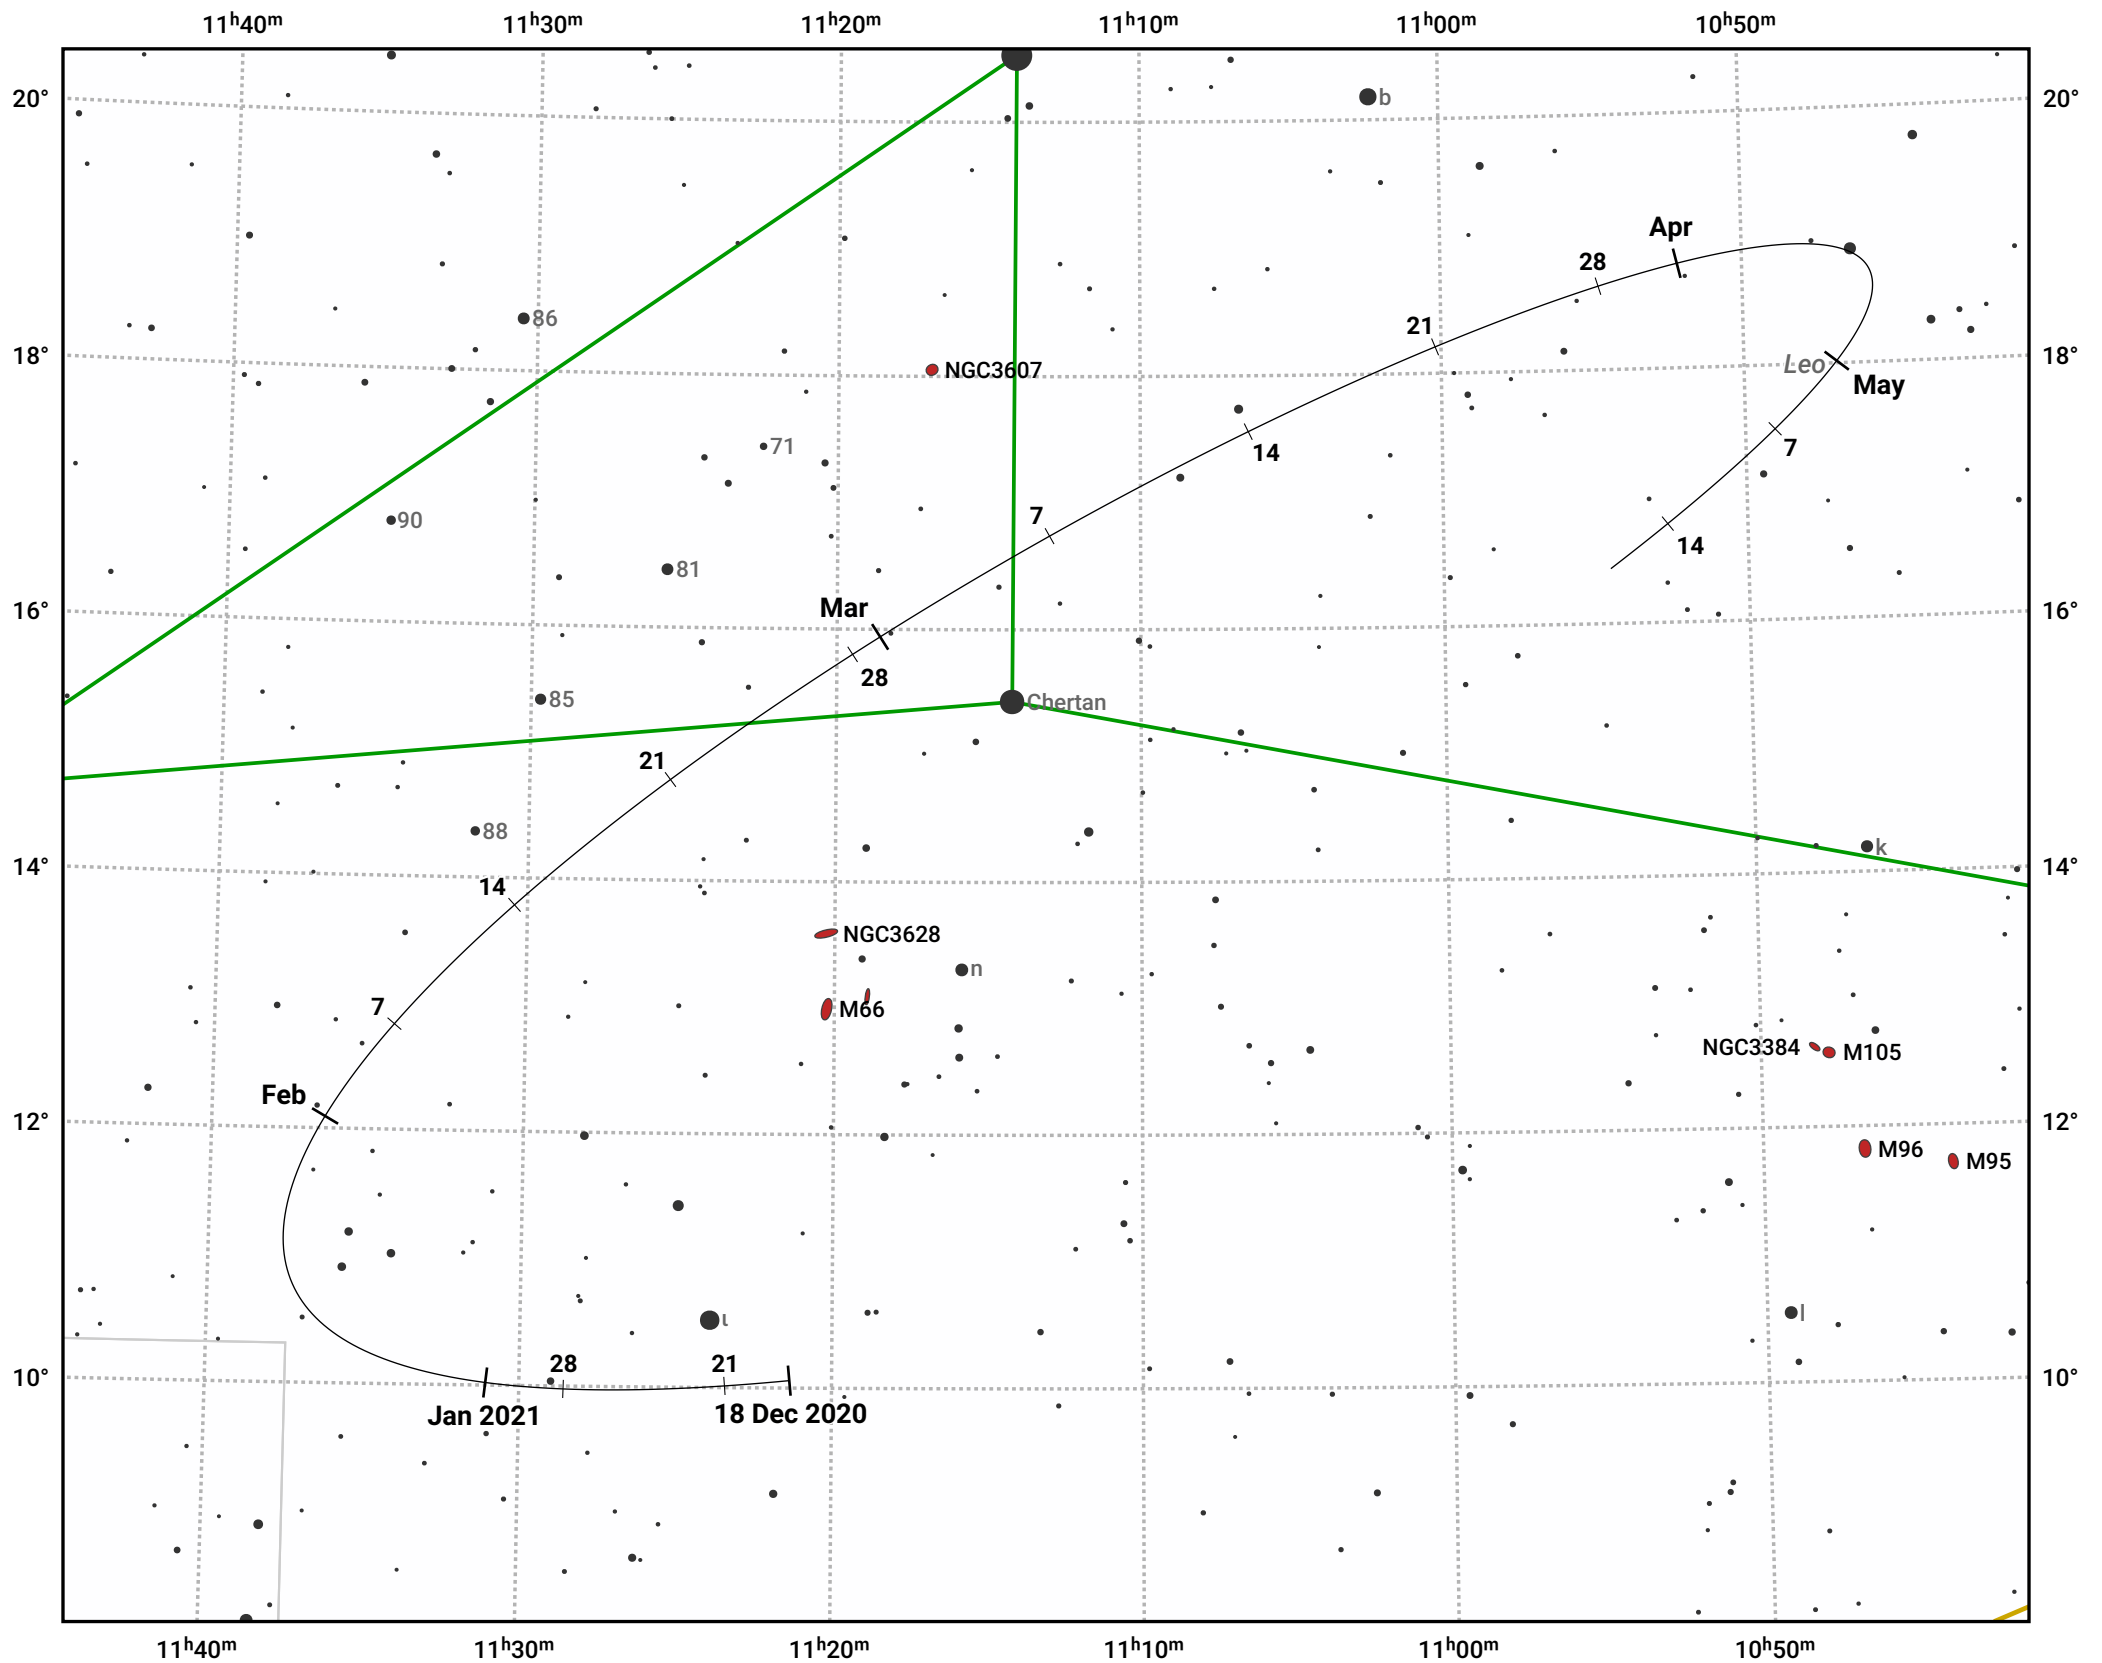

The path of Asteroid 4 Vesta around opposition on 3 Mar 2021

© Dominic Ford 2011–2024. Date markers placed at midnight UTC. Downloaded from <https://in-the-sky.org>

Magnitude scale: ● 9.0 ● 8.0 ● 7.0 ● 6.0 ● 5.0 ● 4.0 ● 3.0 ● 2.0

— Ecliptic Plane

● Galaxy ■ Bright nebula ● Open cluster ● Globular cluster

Date	Mag	Phase
2021 Jan 1	7.6	96%
2021 Feb 1	6.9	98%
2021 Feb 3	6.8	98%
2021 Mar 1	6.2	100%
2021 Apr 1	6.7	98%
2021 May 1	7.3	96%