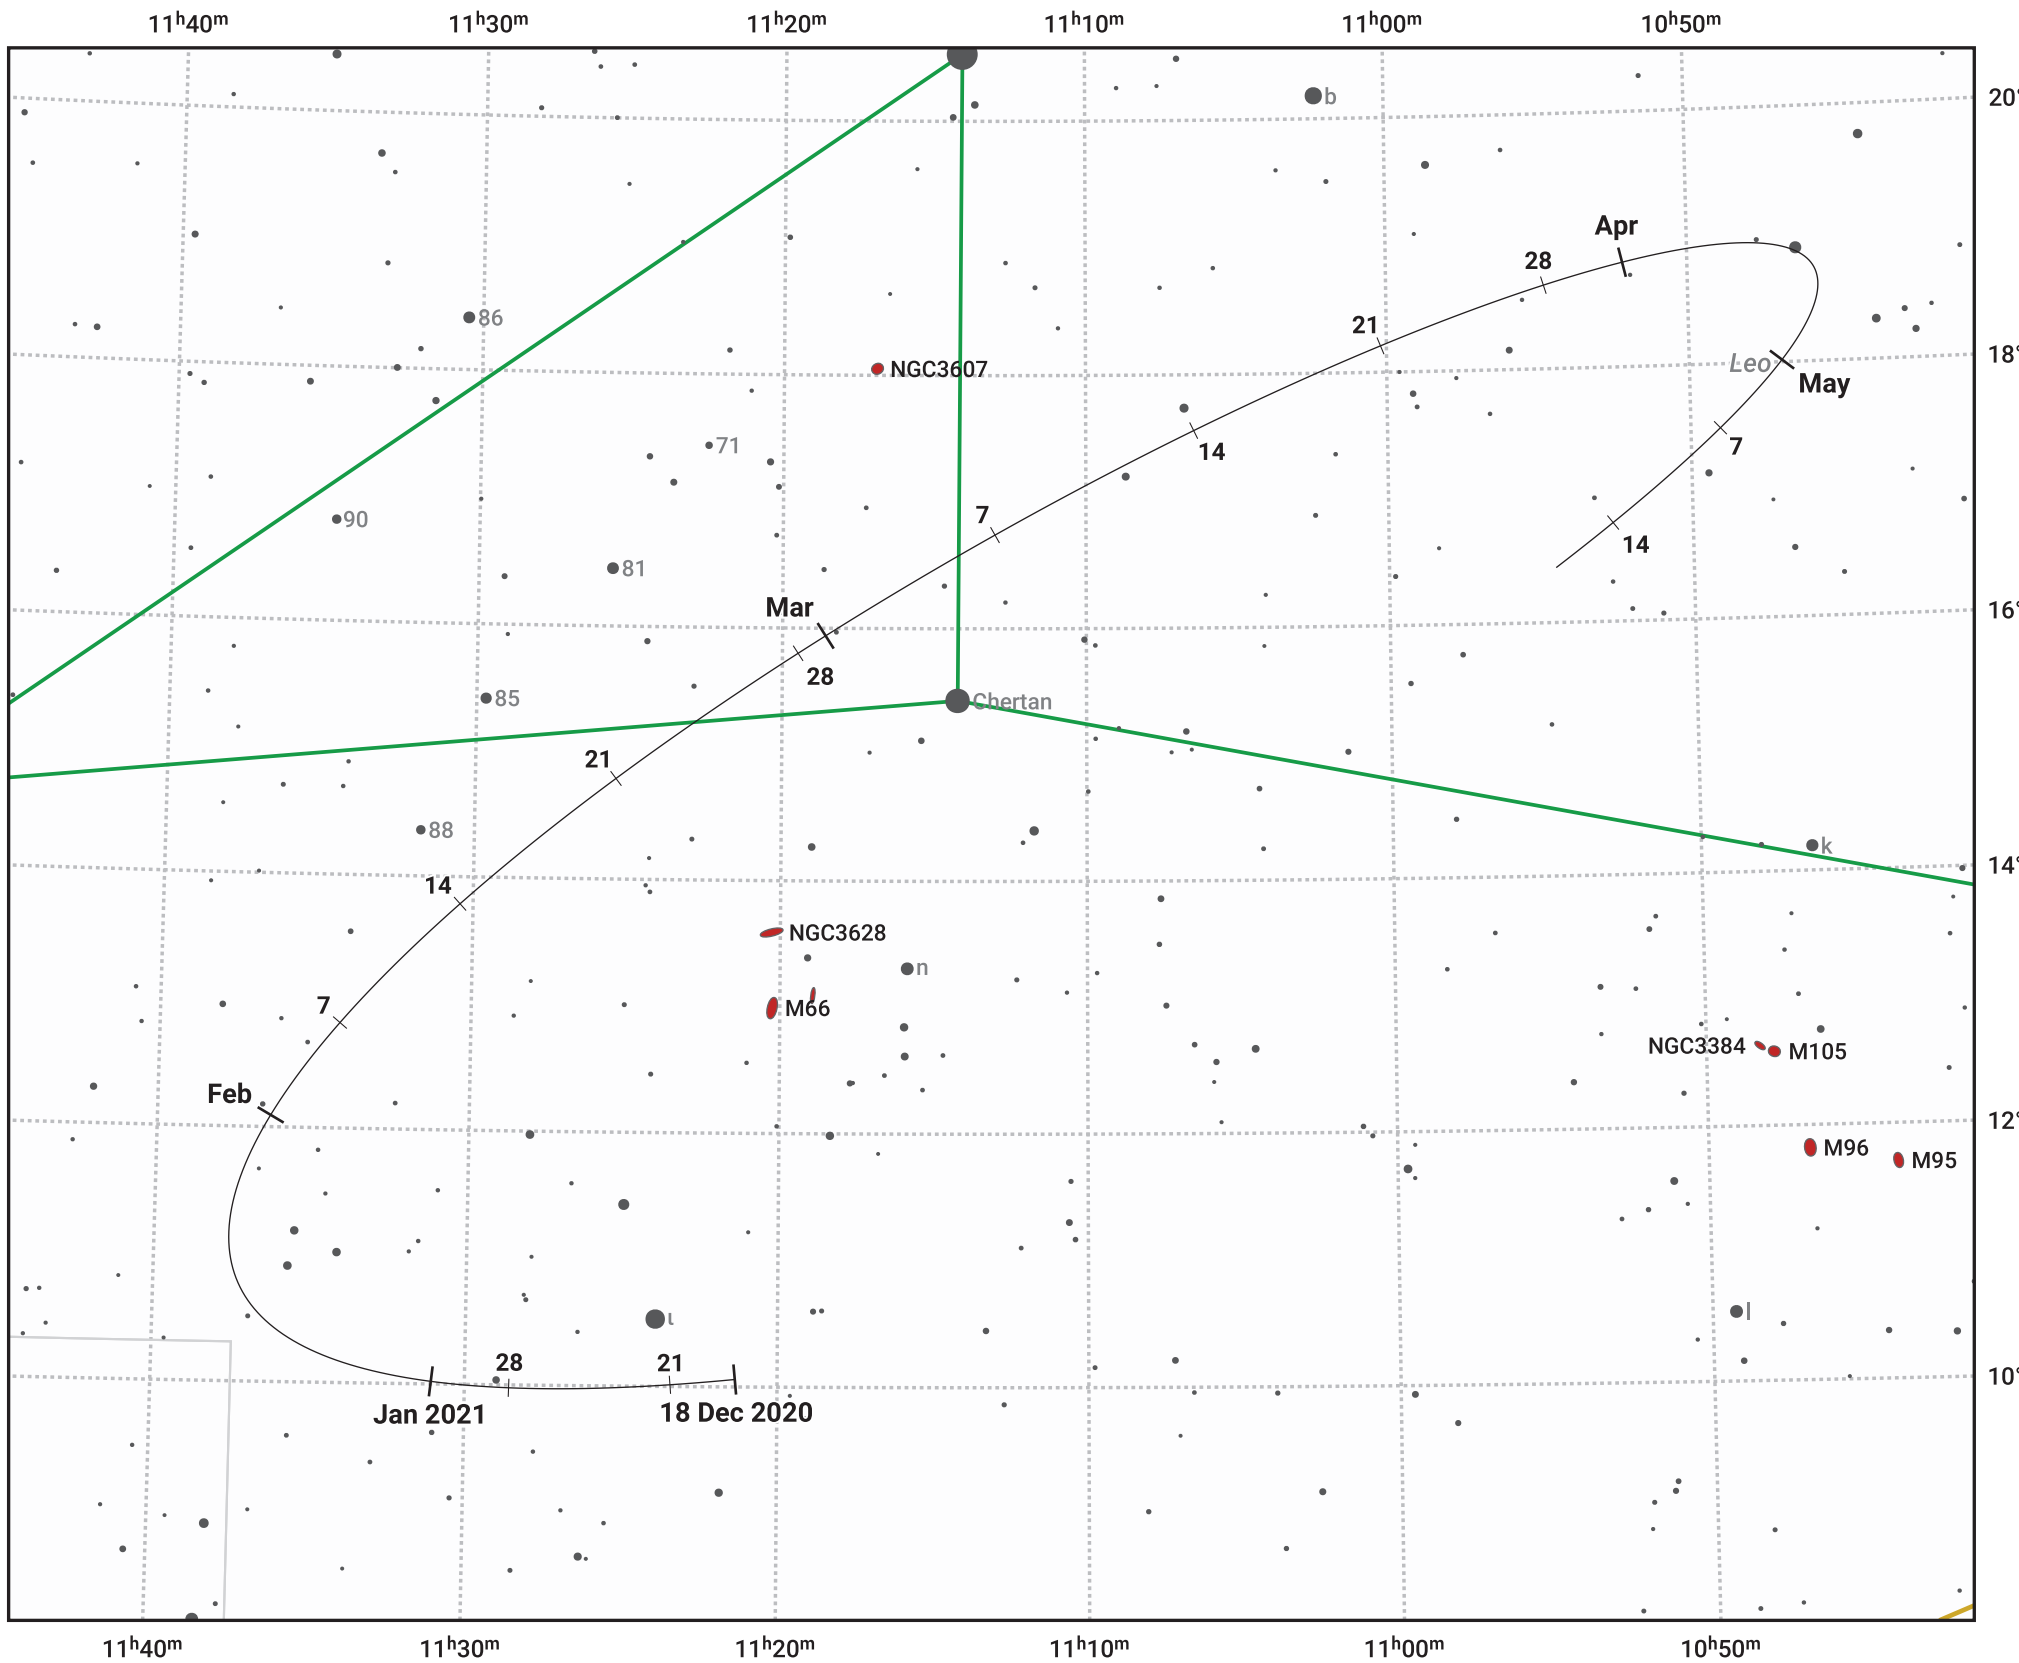

The path of Asteroid 4 Vesta around opposition on 3 Mar 2021

© Dominic Ford 2011–2024. Date markers placed at midnight UTC. Downloaded from <https://in-the-sky.org>

Magnitude scale: • 9.0 • 8.0 • 7.0 • 6.0 • 5.0 • 4.0 • 3.0 • 2.0

— Ecliptic Plane

Galaxy Bright nebula Open cluster Globular cluster

Date	Mag	Phase
2021 Jan 1	7.6	96%
2021 Feb 1	6.9	98%
2021 Feb 3	6.8	98%
2021 Mar 1	6.2	100%
2021 Apr 1	6.7	98%
2021 May 1	7.3	96%