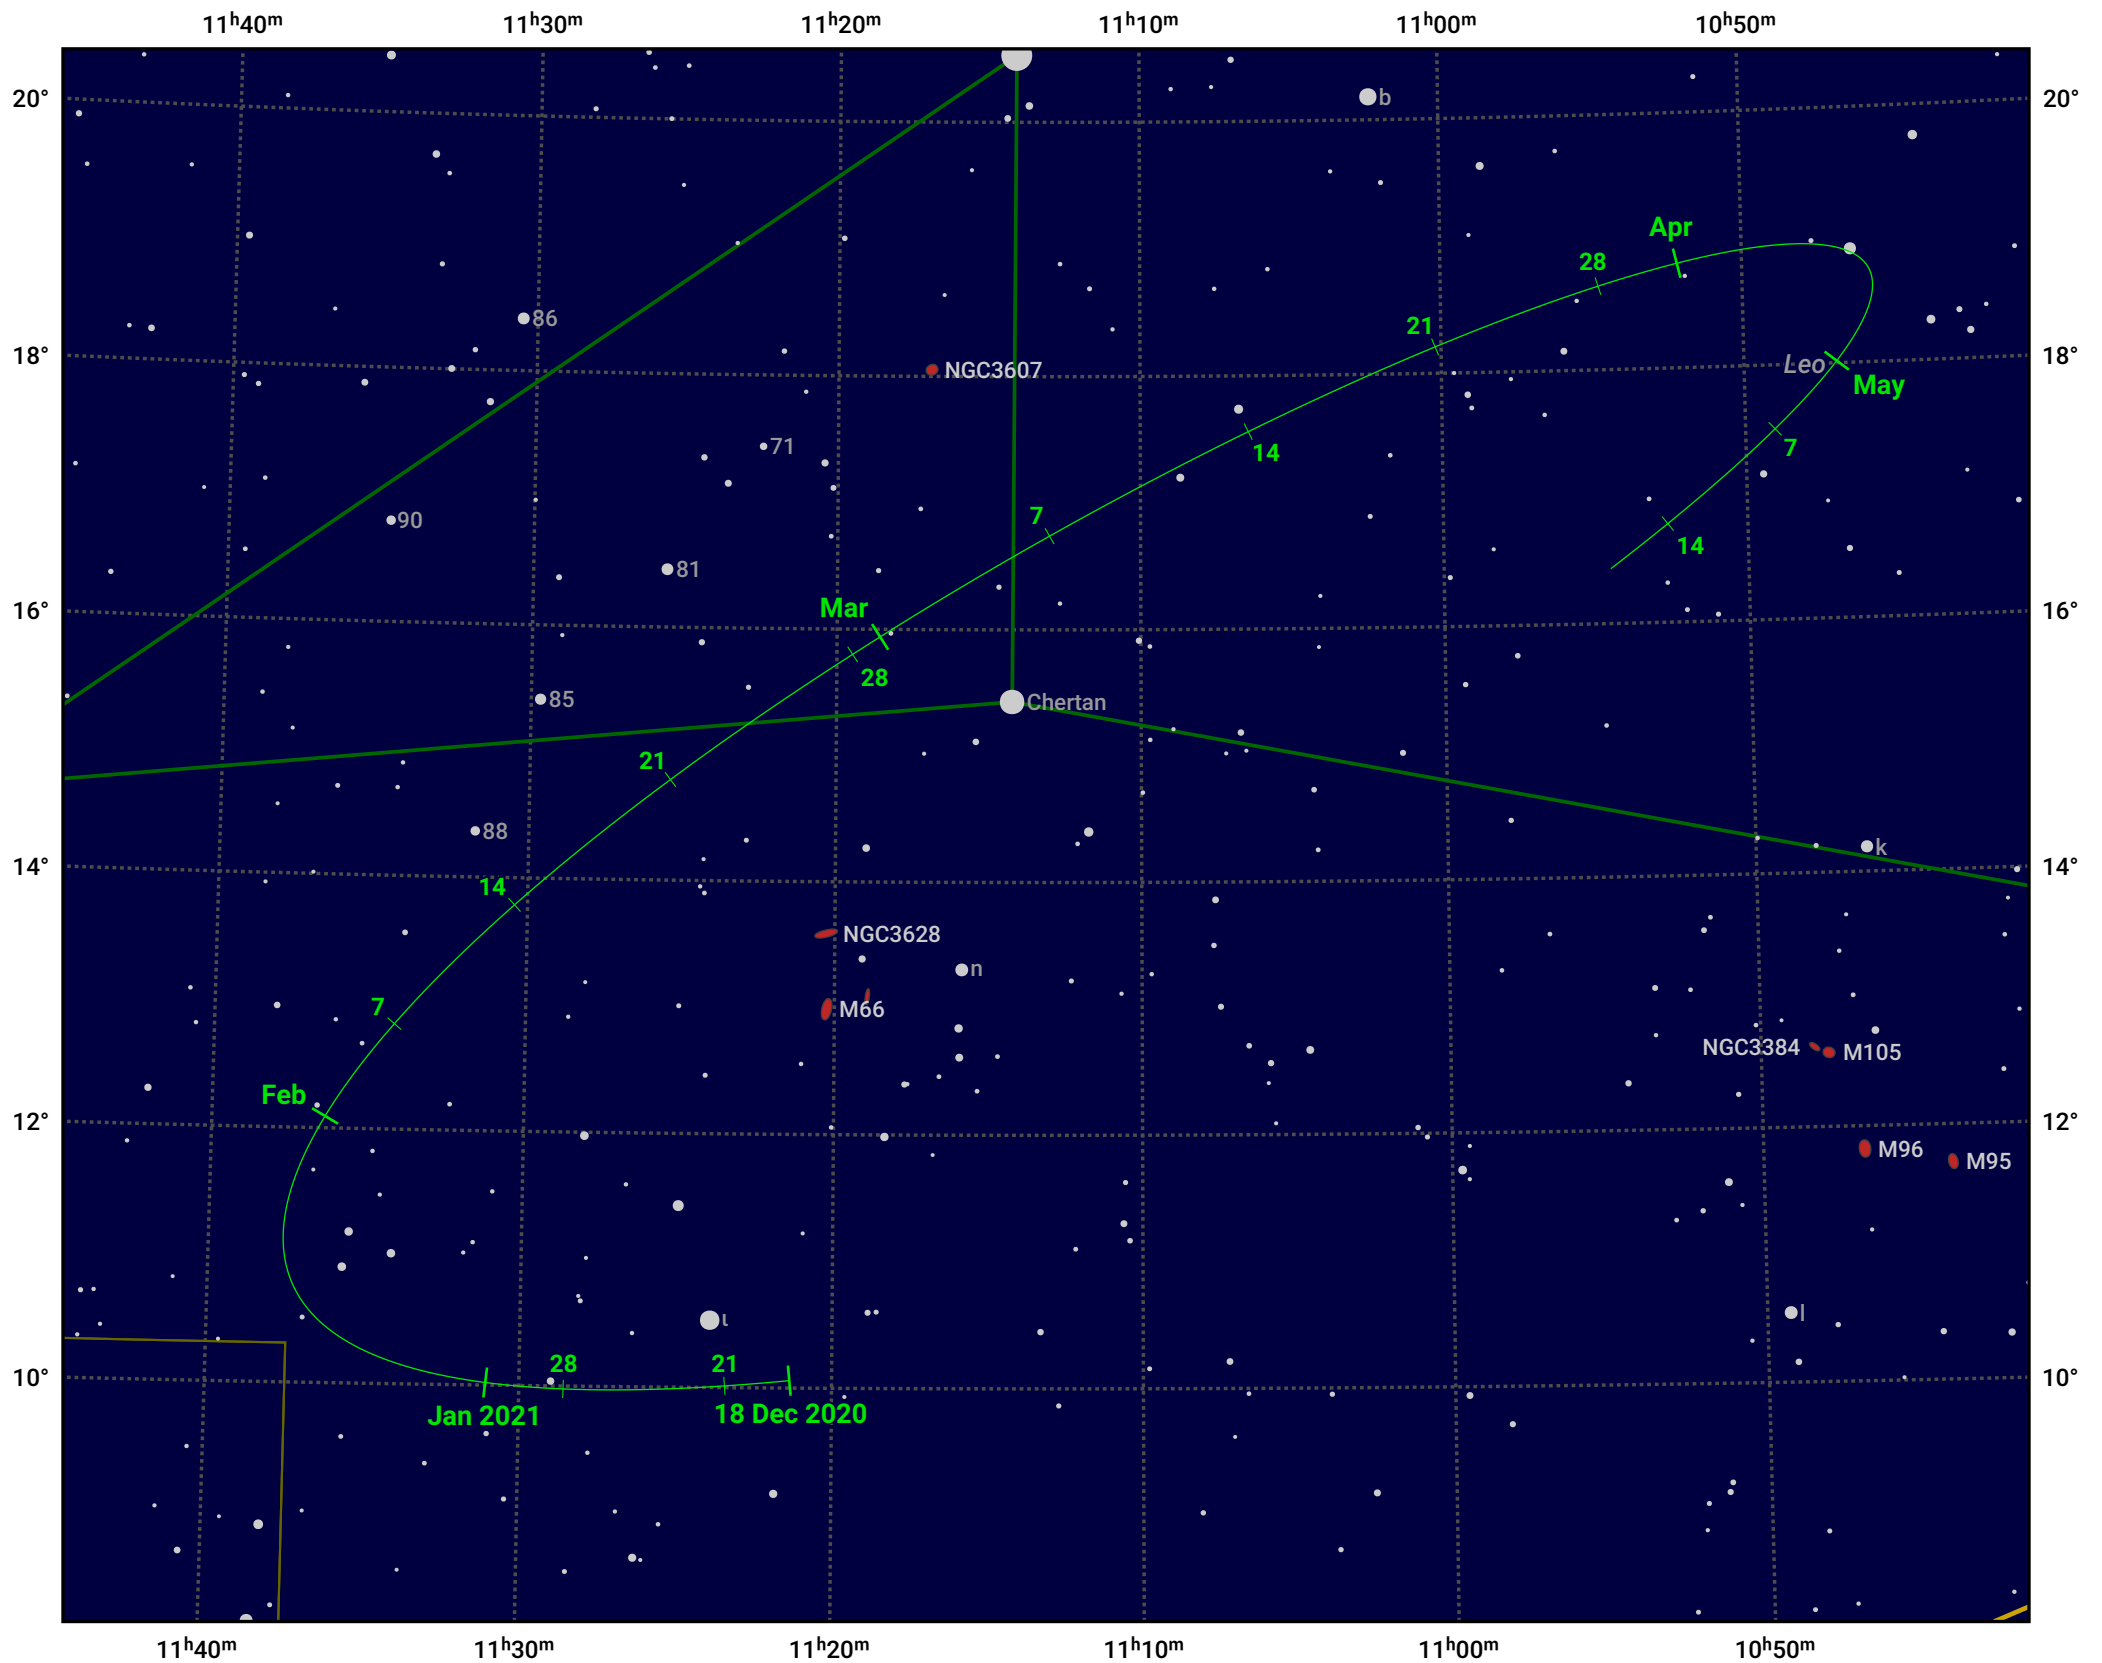

# The path of Asteroid 4 Vesta around opposition on 3 Mar 2021

© Dominic Ford 2011–2024. Date markers placed at midnight UTC. Downloaded from <https://in-the-sky.org>

Magnitude scale: ● 9.0 ● 8.0 ● 7.0 ● 6.0 ● 5.0 ● 4.0 ● 3.0 ● 2.0

— Ecliptic Plane

● Galaxy    ■ Bright nebula    ● Open cluster    ● Globular cluster

Date	Mag	Phase
2021 Jan 1	7.6	96%
2021 Feb 1	6.9	98%
2021 Feb 3	6.8	98%
2021 Mar 1	6.2	100%
2021 Apr 1	6.7	98%
2021 May 1	7.3	96%