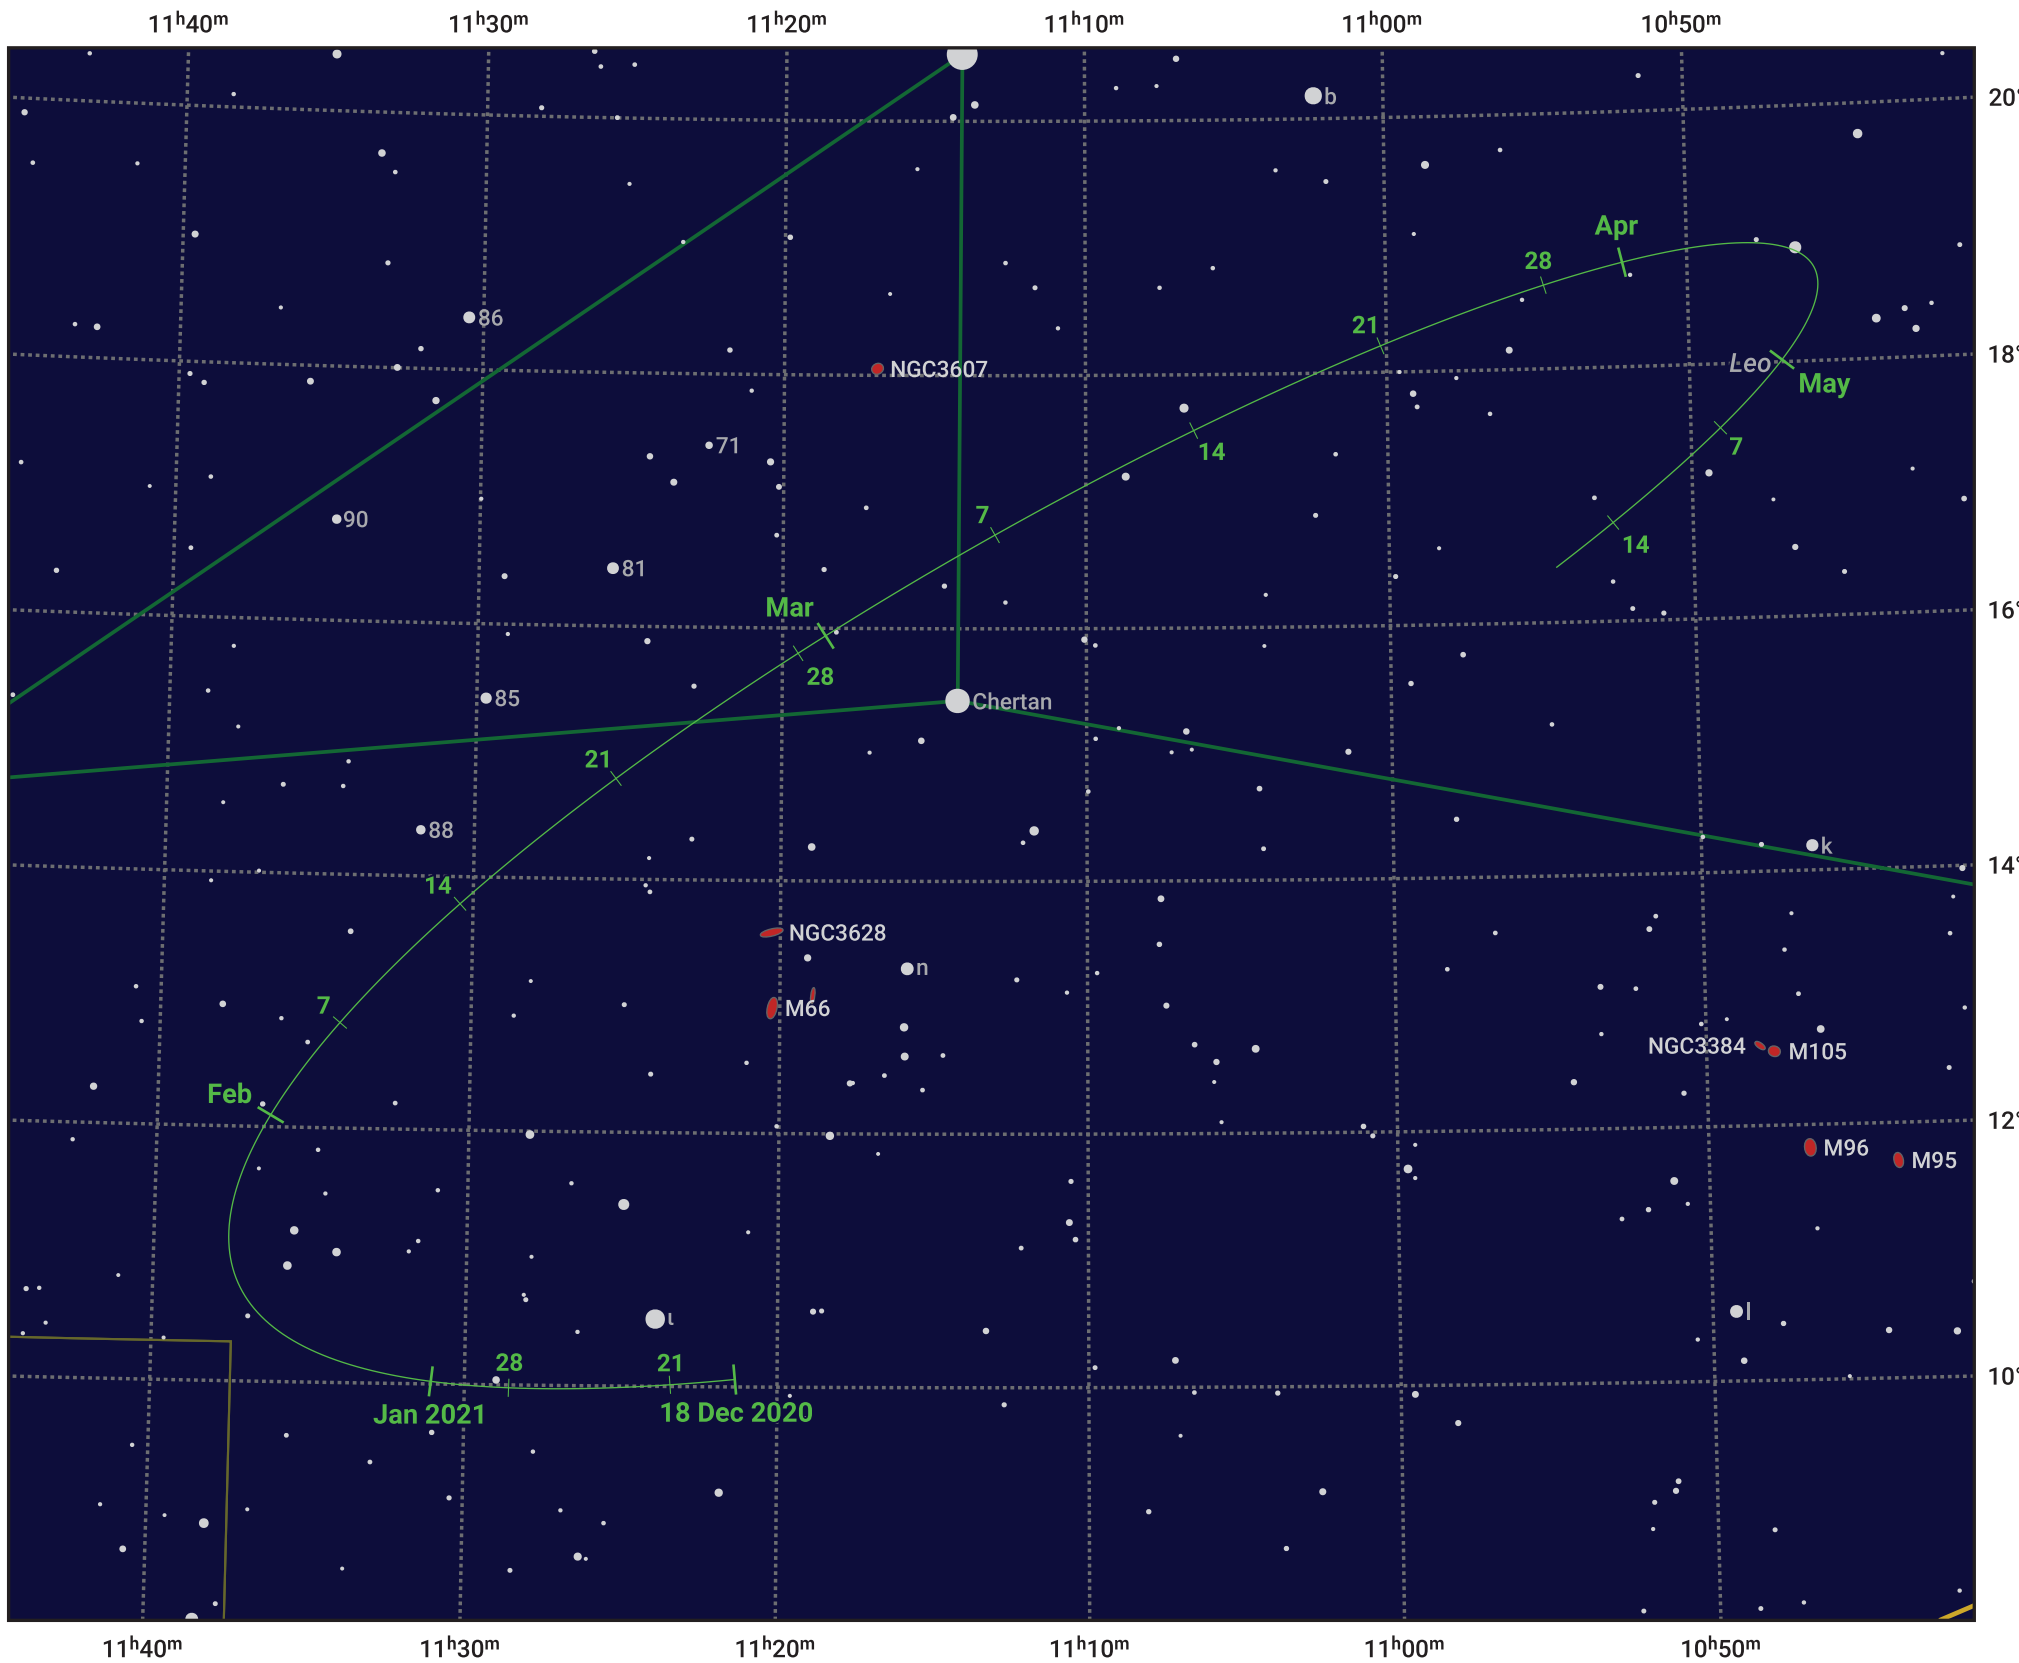

The path of Asteroid 4 Vesta around opposition on 3 Mar 2021

© Dominic Ford 2011–2024. Date markers placed at midnight UTC. Downloaded from <https://in-the-sky.org>

Magnitude scale: · 9.0 · 8.0 · 7.0 · 6.0 · 5.0 · 4.0 · 3.0 · 2.0

— Ecliptic Plane

Galaxy Bright nebula Open cluster Globular cluster

Date	Mag	Phase
2021 Jan 1	7.6	96%
2021 Feb 1	6.9	98%
2021 Feb 3	6.8	98%
2021 Mar 1	6.2	100%
2021 Apr 1	6.7	98%
2021 May 1	7.3	96%