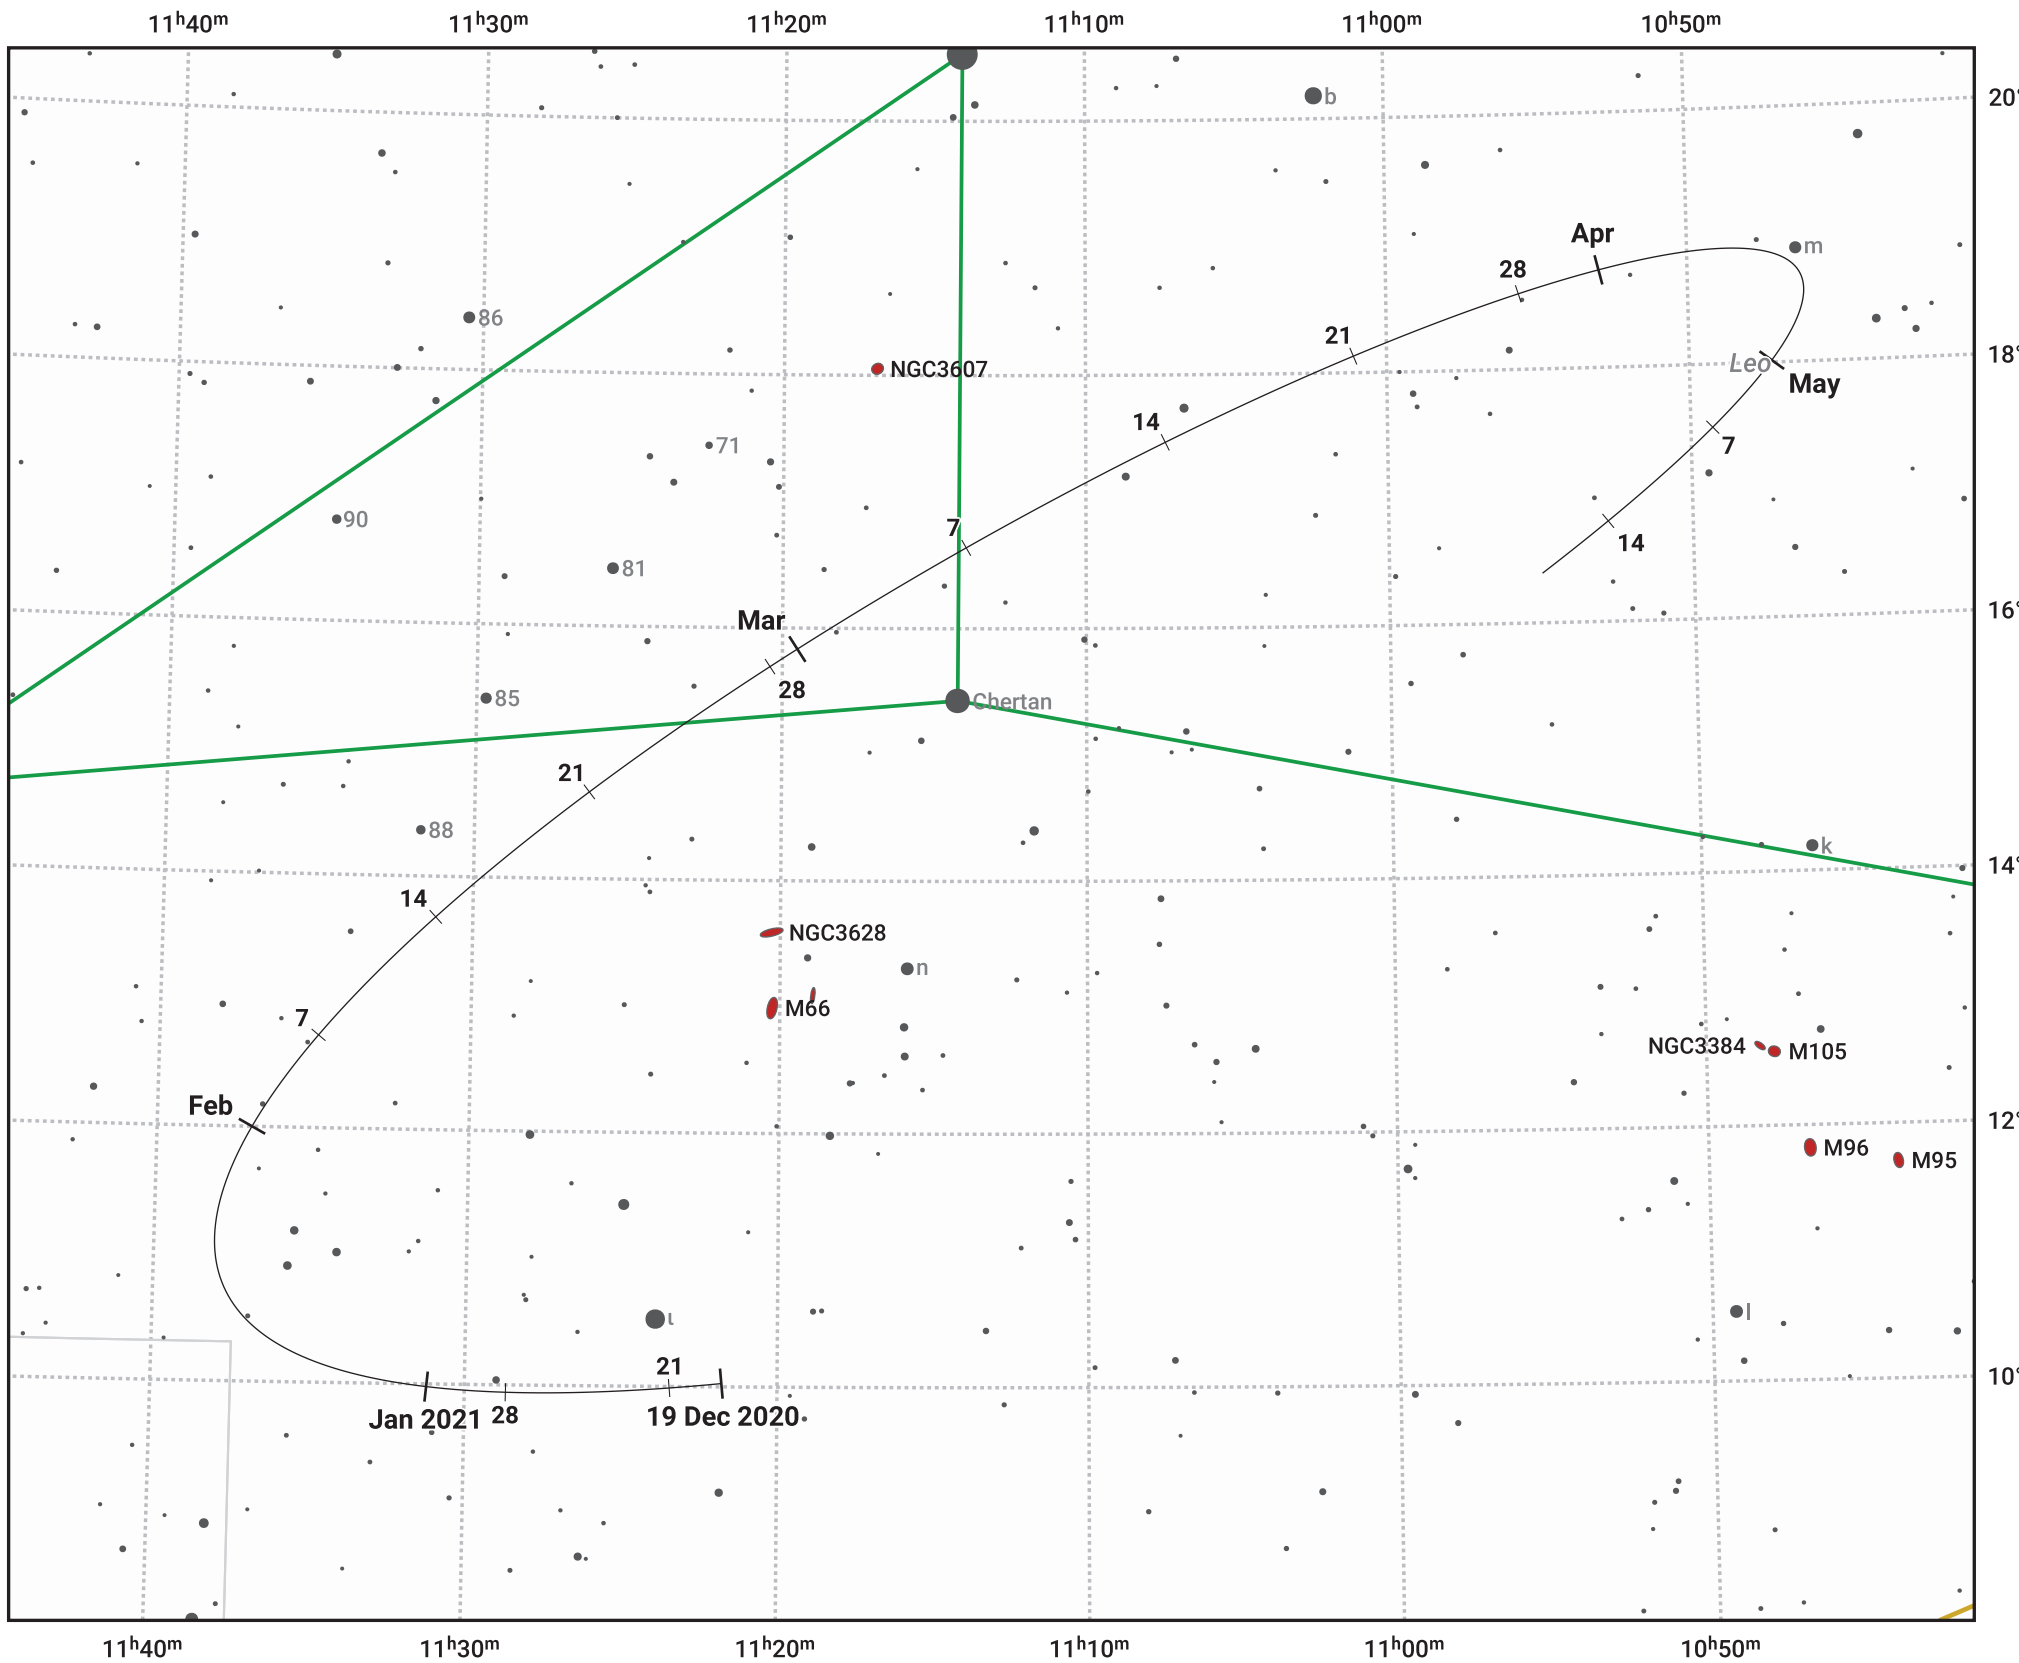

The path of Asteroid 4 Vesta around opposition on 4 Mar 2021

© Dominic Ford 2011–2024. Date markers placed at midnight UTC. Downloaded from <https://in-the-sky.org>

Magnitude scale: 9.0 8.0 7.0 6.0 5.0 4.0 3.0 2.0

— Ecliptic Plane

Galaxy Bright nebula Open cluster Globular cluster

Date	Mag	Phase
2021 Jan 1	7.6	96%
2021 Feb 1	6.9	98%
2021 Feb 3	6.8	98%
2021 Mar 1	6.2	100%
2021 Apr 1	6.6	98%
2021 May 1	7.2	96%