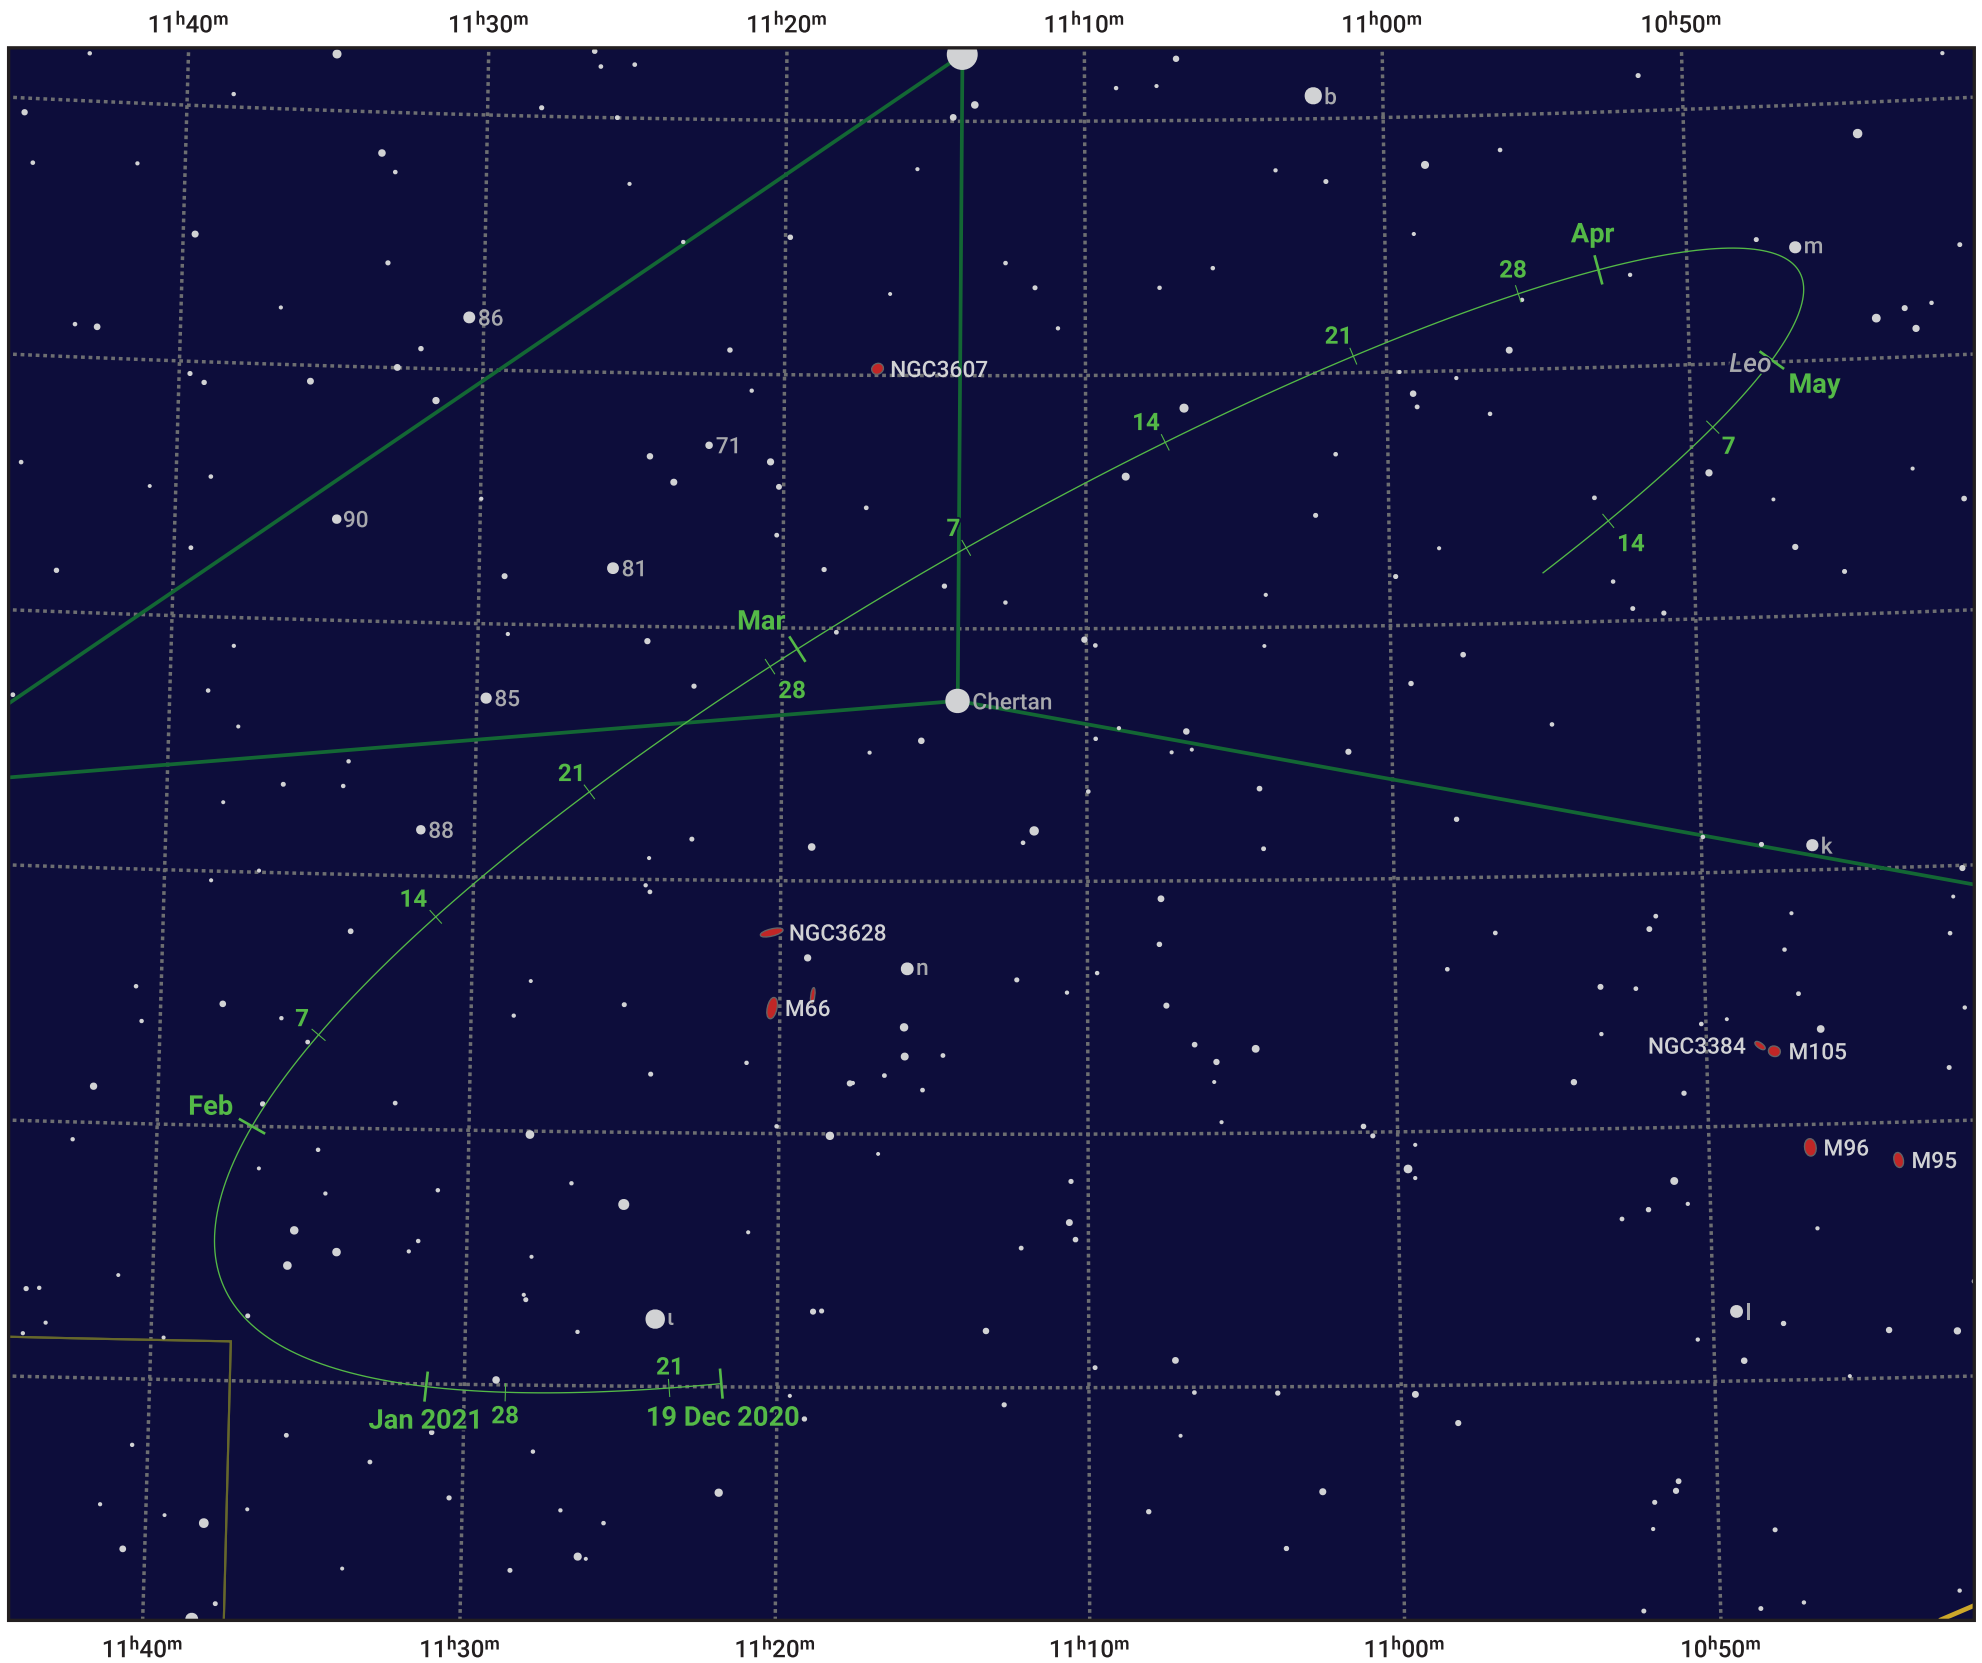

The path of Asteroid 4 Vesta around opposition on 4 Mar 2021

© Dominic Ford 2011–2024. Date markers placed at midnight UTC. Downloaded from <https://in-the-sky.org>

Magnitude scale: ● 9.0 ● 8.0 ● 7.0 ● 6.0 ● 5.0 ● 4.0 ● 3.0 ● 2.0

— Ecliptic Plane

● Galaxy ● Bright nebula ● Open cluster ● Globular cluster

Date	Mag	Phase
2021 Jan 1	7.6	96%
2021 Feb 1	6.9	98%
2021 Feb 3	6.8	98%
2021 Mar 1	6.2	100%
2021 Apr 1	6.6	98%
2021 May 1	7.2	96%