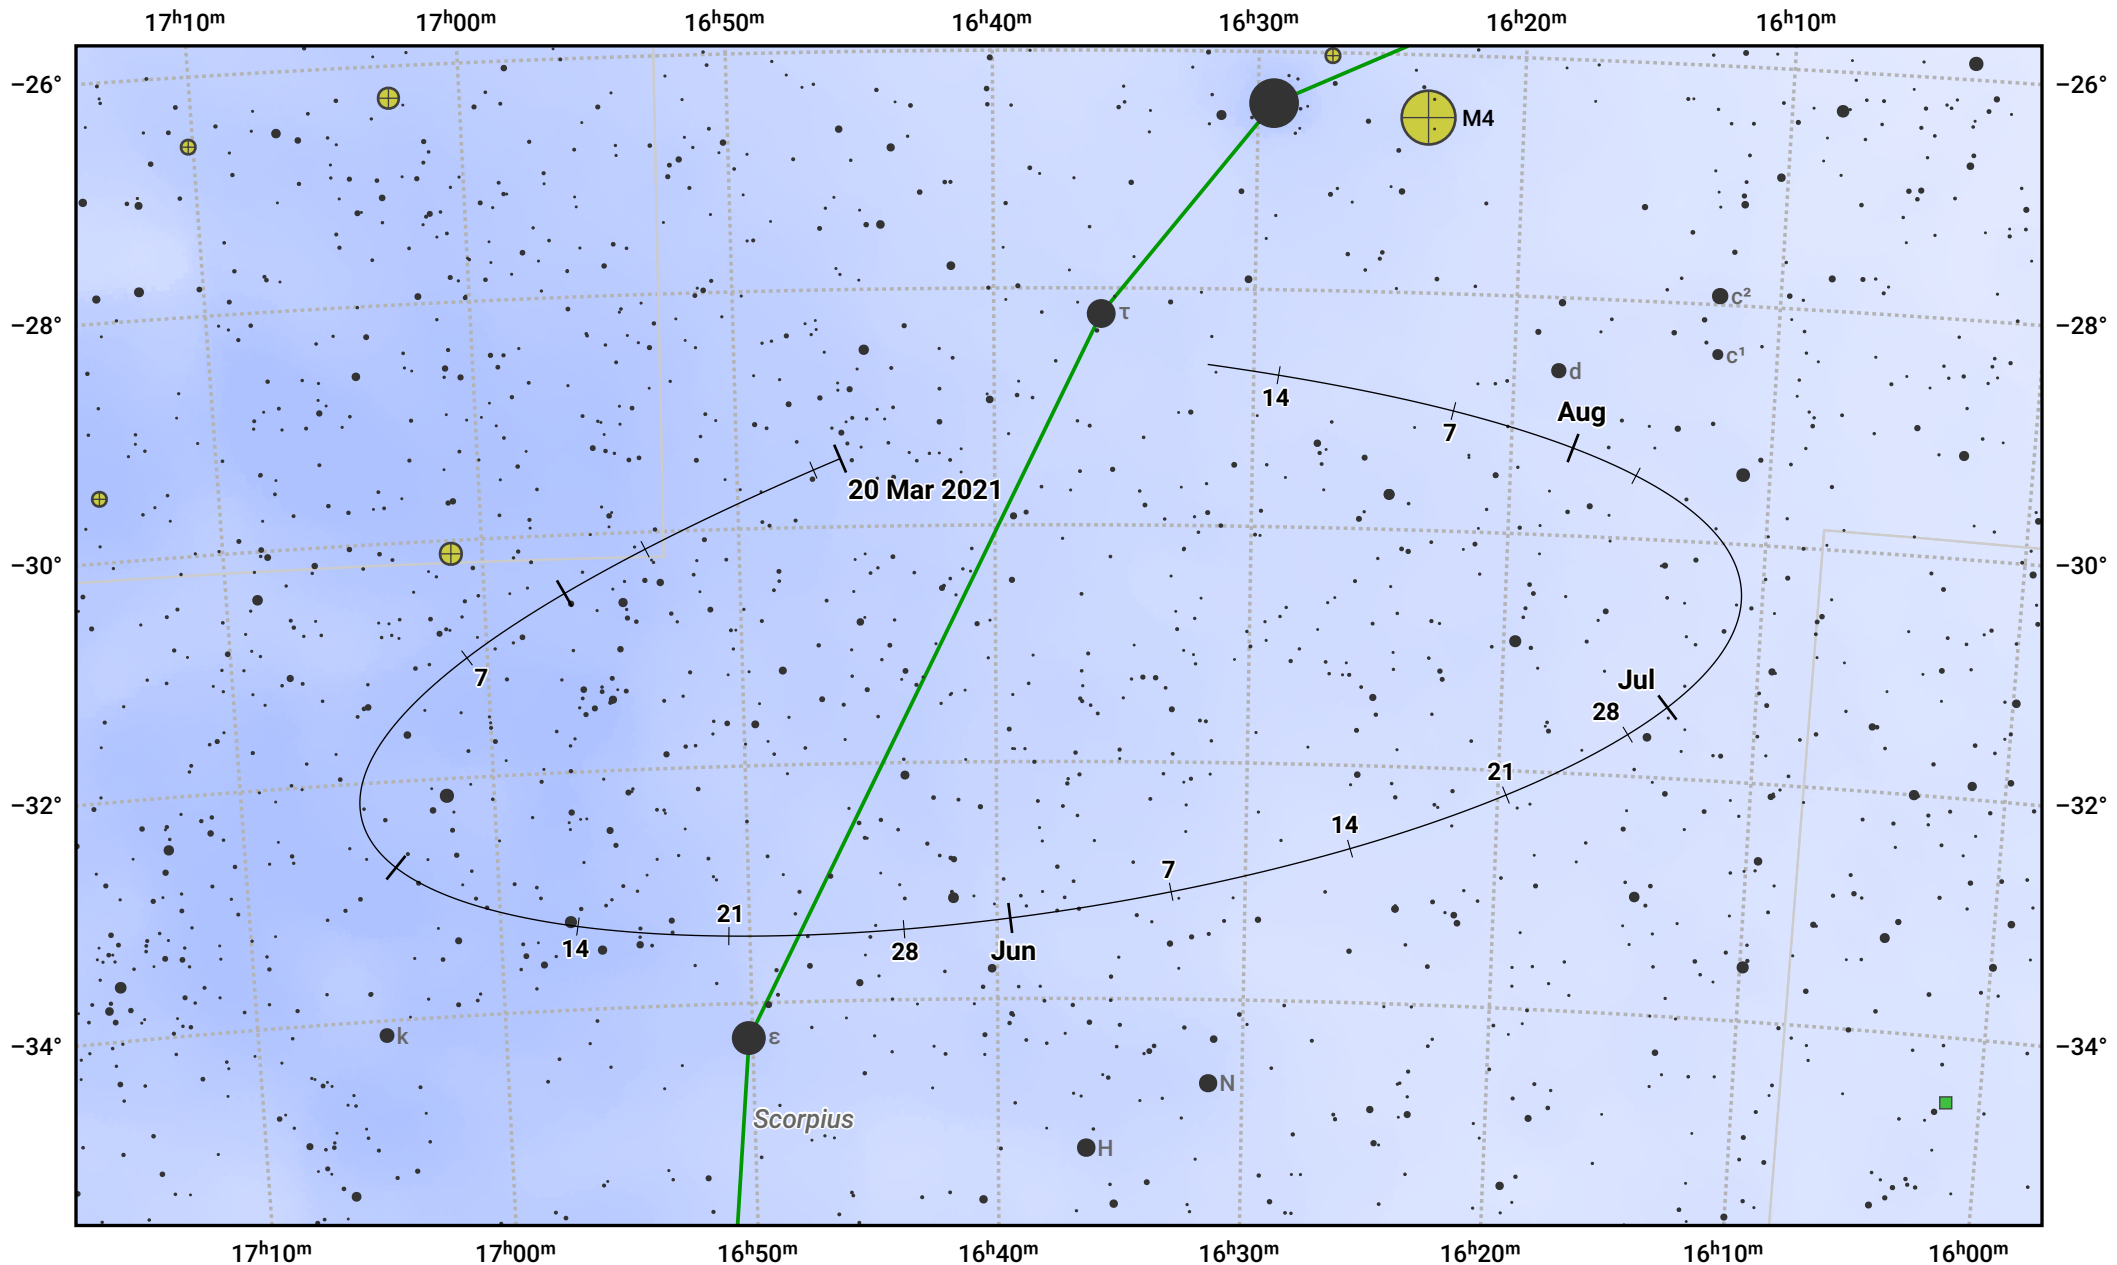

The path of Asteroid 63 Ausonia around opposition on 3 Jun 2021

© Dominic Ford 2011–2024. Date markers placed at midnight UTC. Downloaded from <https://in-the-sky.org>

Magnitude scale: 10.0 9.0 8.0 7.0 6.0 5.0 4.0 3.0 2.0 1.0

— Ecliptic Plane

Galaxy Bright nebula Open cluster Globular cluster

Date	Mag	Phase
2021 Apr 1	10.9	95%
2021 May 1	10.1	98%
2021 May 3	10.1	98%
2021 Jun 1	9.4	100%
2021 Jul 1	9.9	98%
2021 Aug 1	10.6	95%