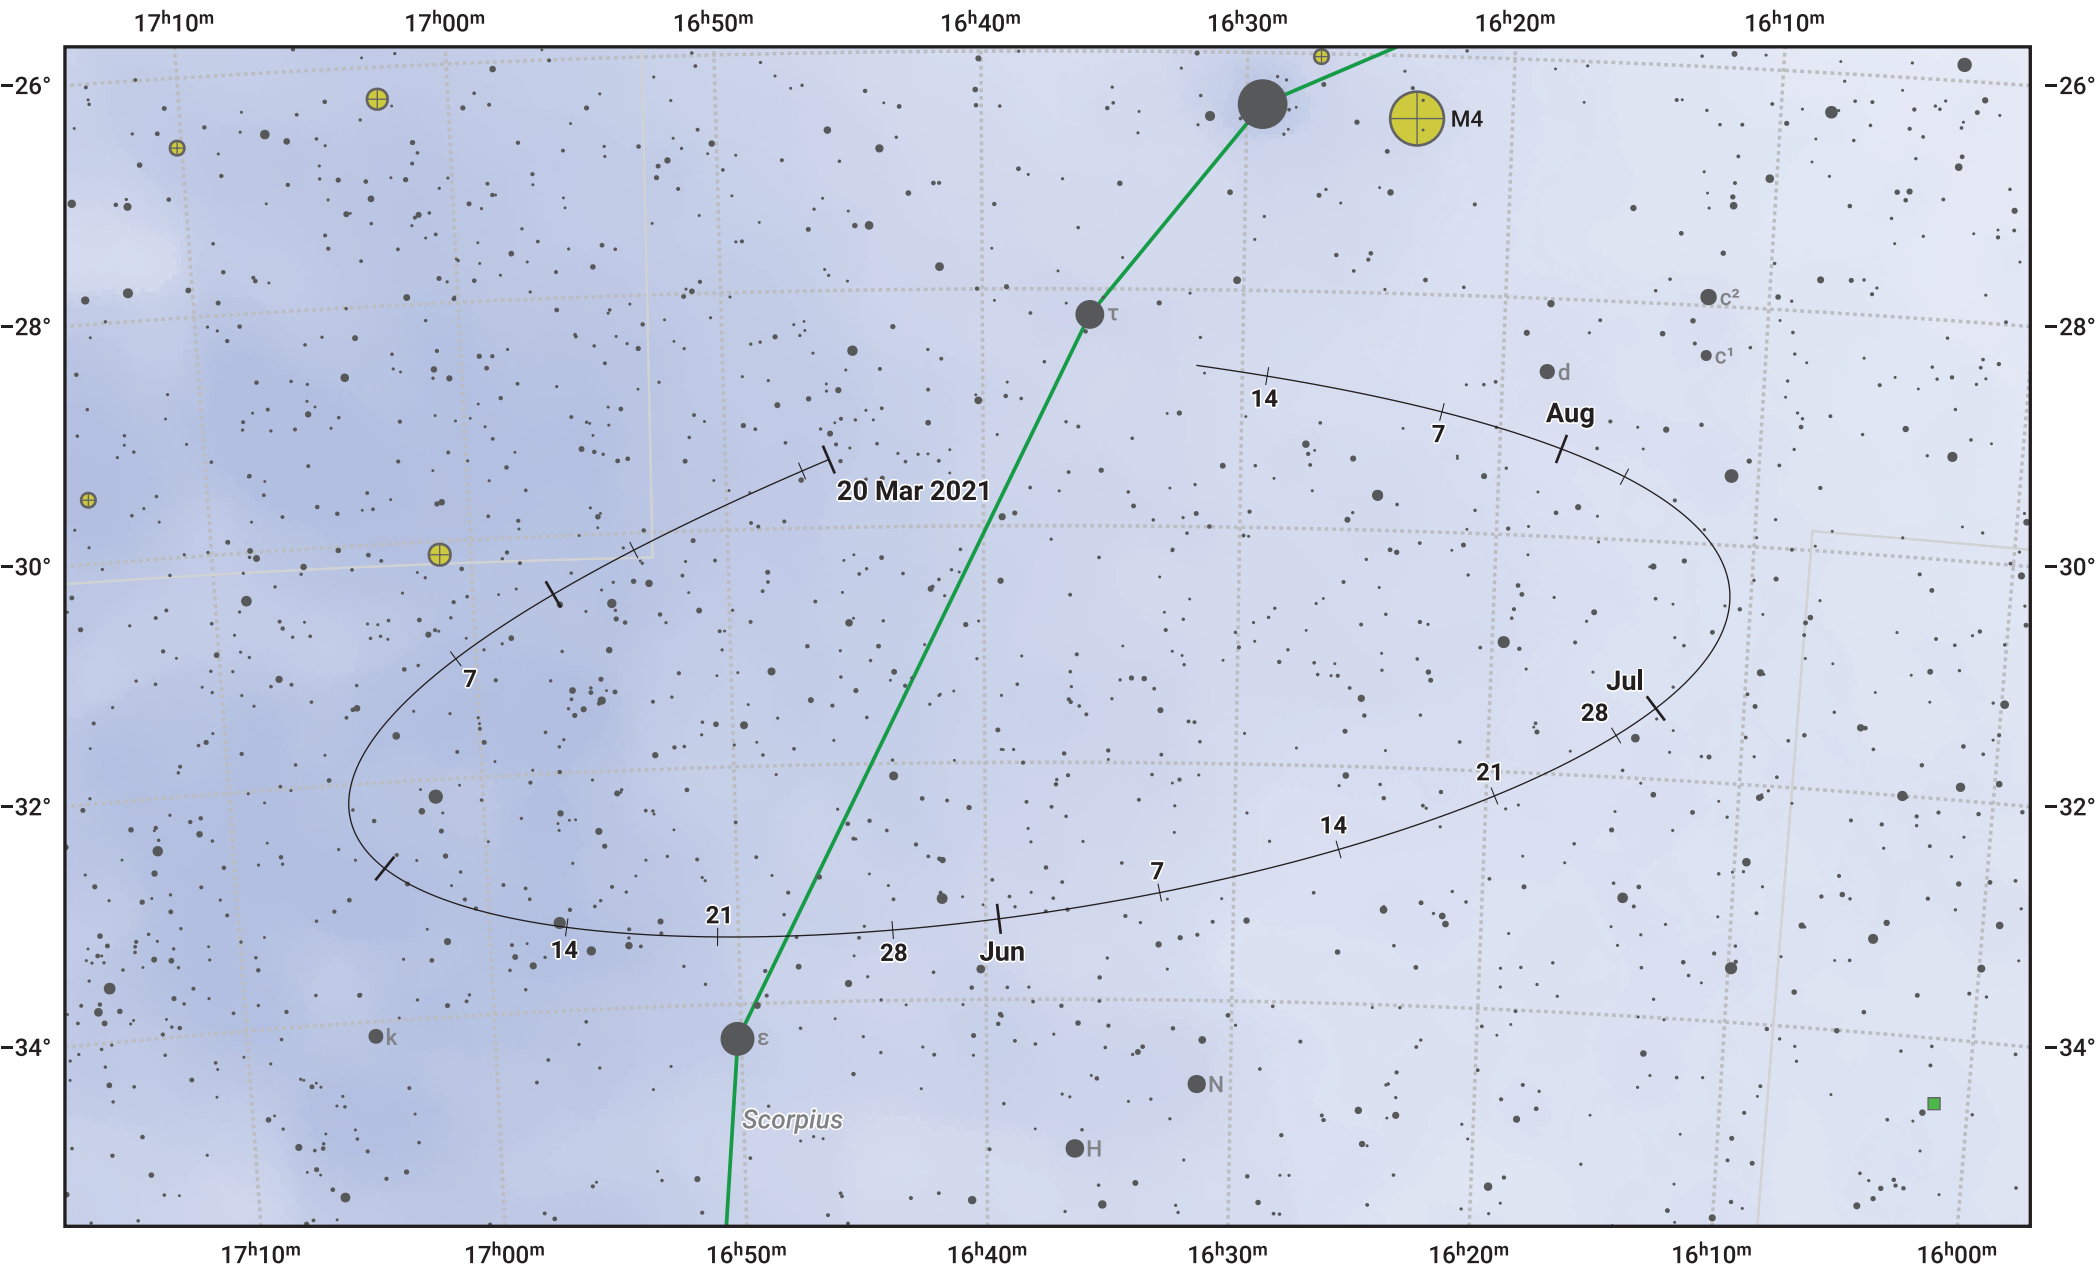

The path of Asteroid 63 Aussia around opposition on 3 Jun 2021

© Dominic Ford 2011–2024. Date markers placed at midnight UTC. Downloaded from <https://in-the-sky.org>

Magnitude scale: 10.0 9.0 8.0 7.0 6.0 5.0 4.0 3.0 2.0 1.0

— Ecliptic Plane

Galaxy Bright nebula Open cluster Globular cluster

Date	Mag	Phase
2021 Apr 1	10.9	95%
2021 May 1	10.1	98%
2021 May 3	10.1	98%
2021 Jun 1	9.4	100%
2021 Jul 1	9.9	98%
2021 Aug 1	10.6	95%