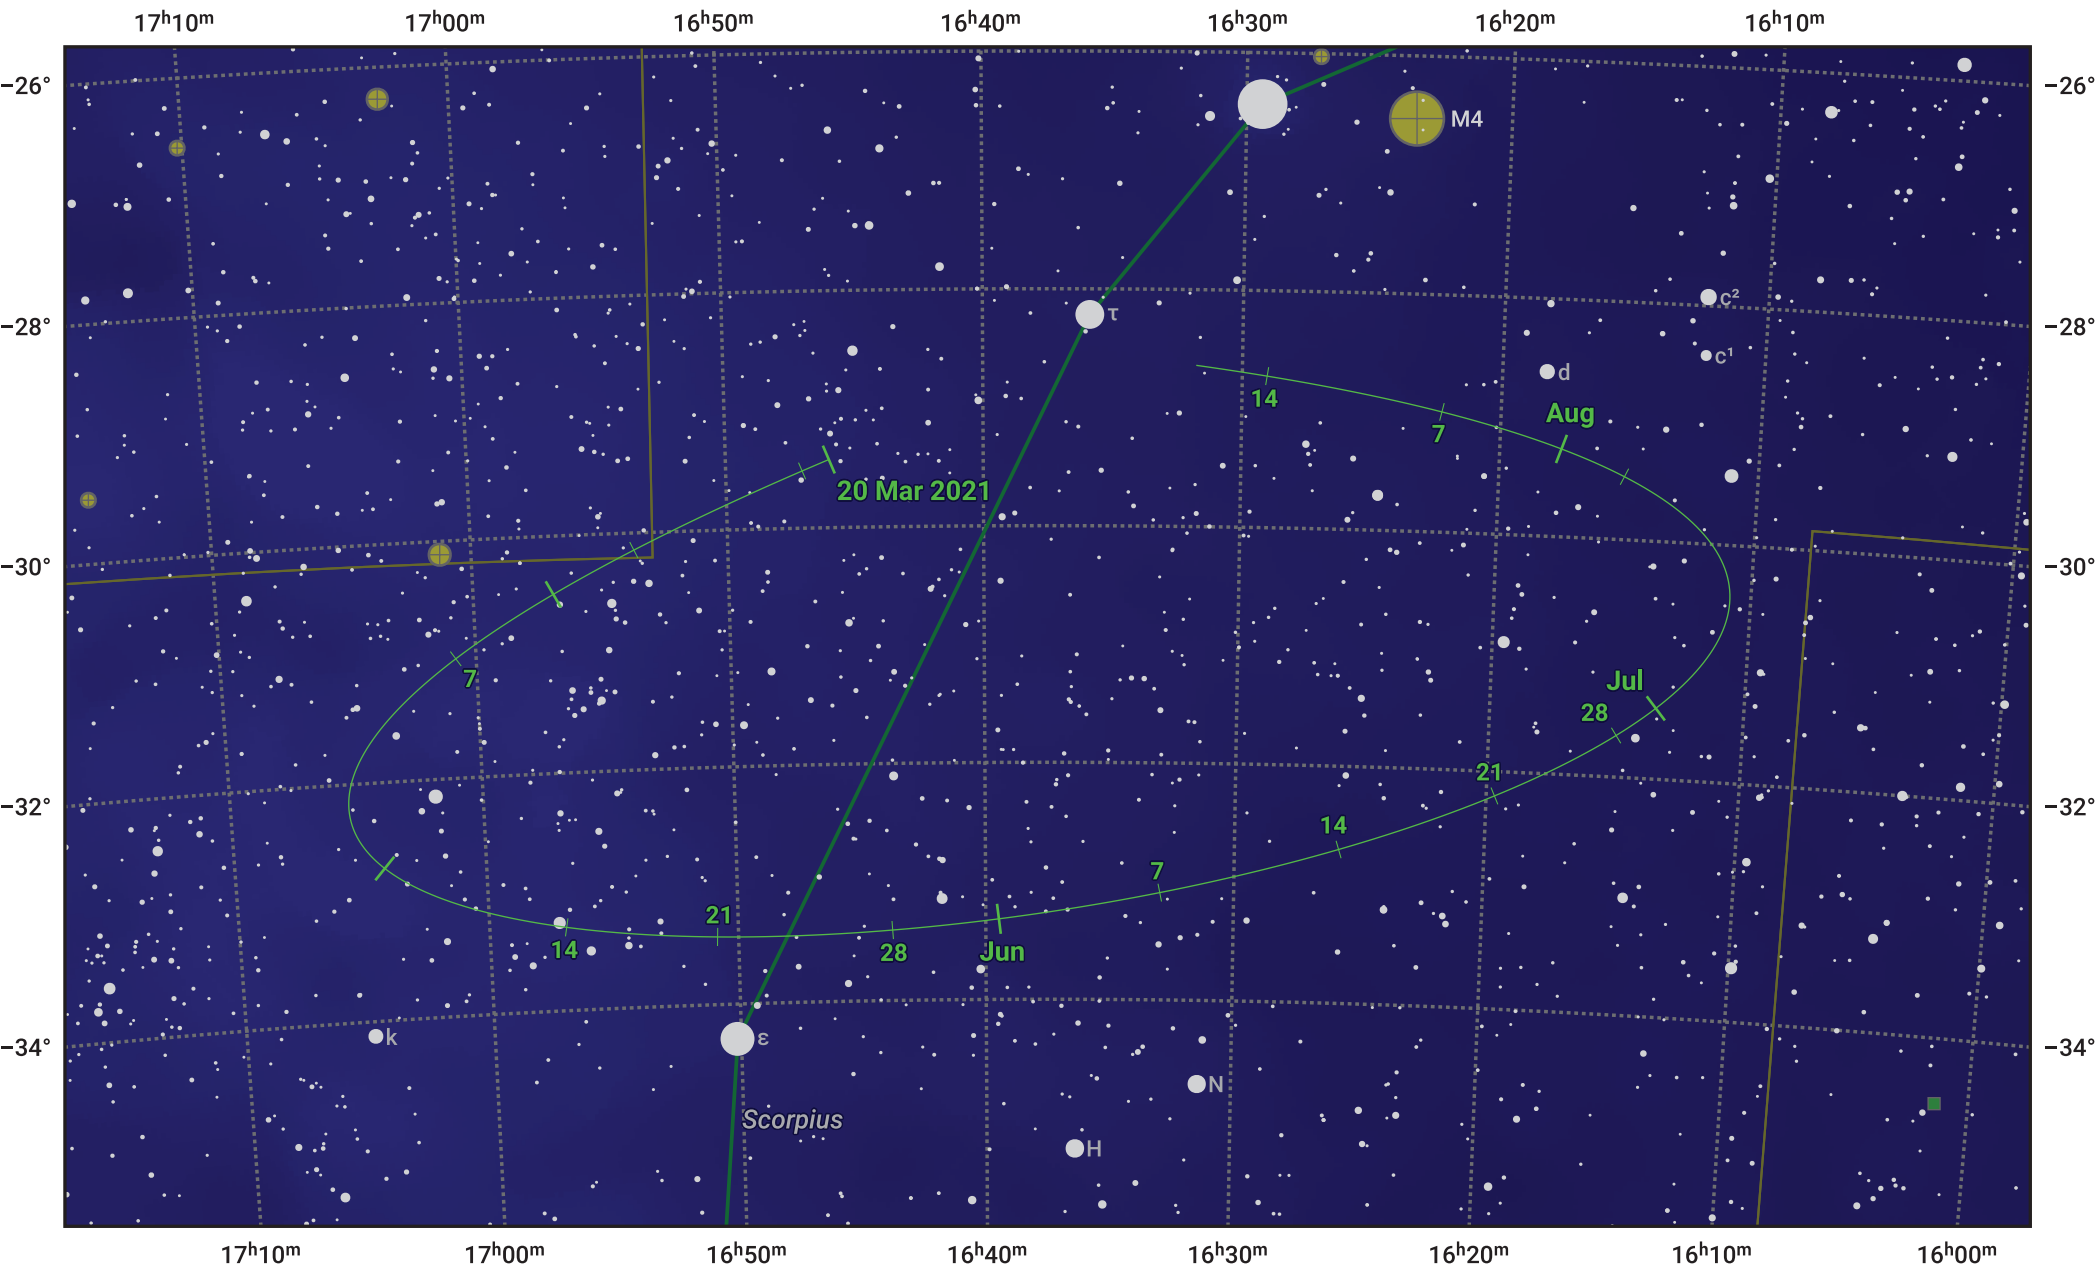

The path of Asteroid 63 Aussia around opposition on 3 Jun 2021

© Dominic Ford 2011–2024. Date markers placed at midnight UTC. Downloaded from <https://in-the-sky.org>

Magnitude scale: 10.0 9.0 8.0 7.0 6.0 5.0 4.0 3.0 2.0 1.0

— Ecliptic Plane

Galaxy Bright nebula Open cluster Globular cluster

Date	Mag	Phase
2021 Apr 1	10.9	95%
2021 May 1	10.1	98%
2021 May 3	10.1	98%
2021 Jun 1	9.4	100%
2021 Jul 1	9.9	98%
2021 Aug 1	10.6	95%