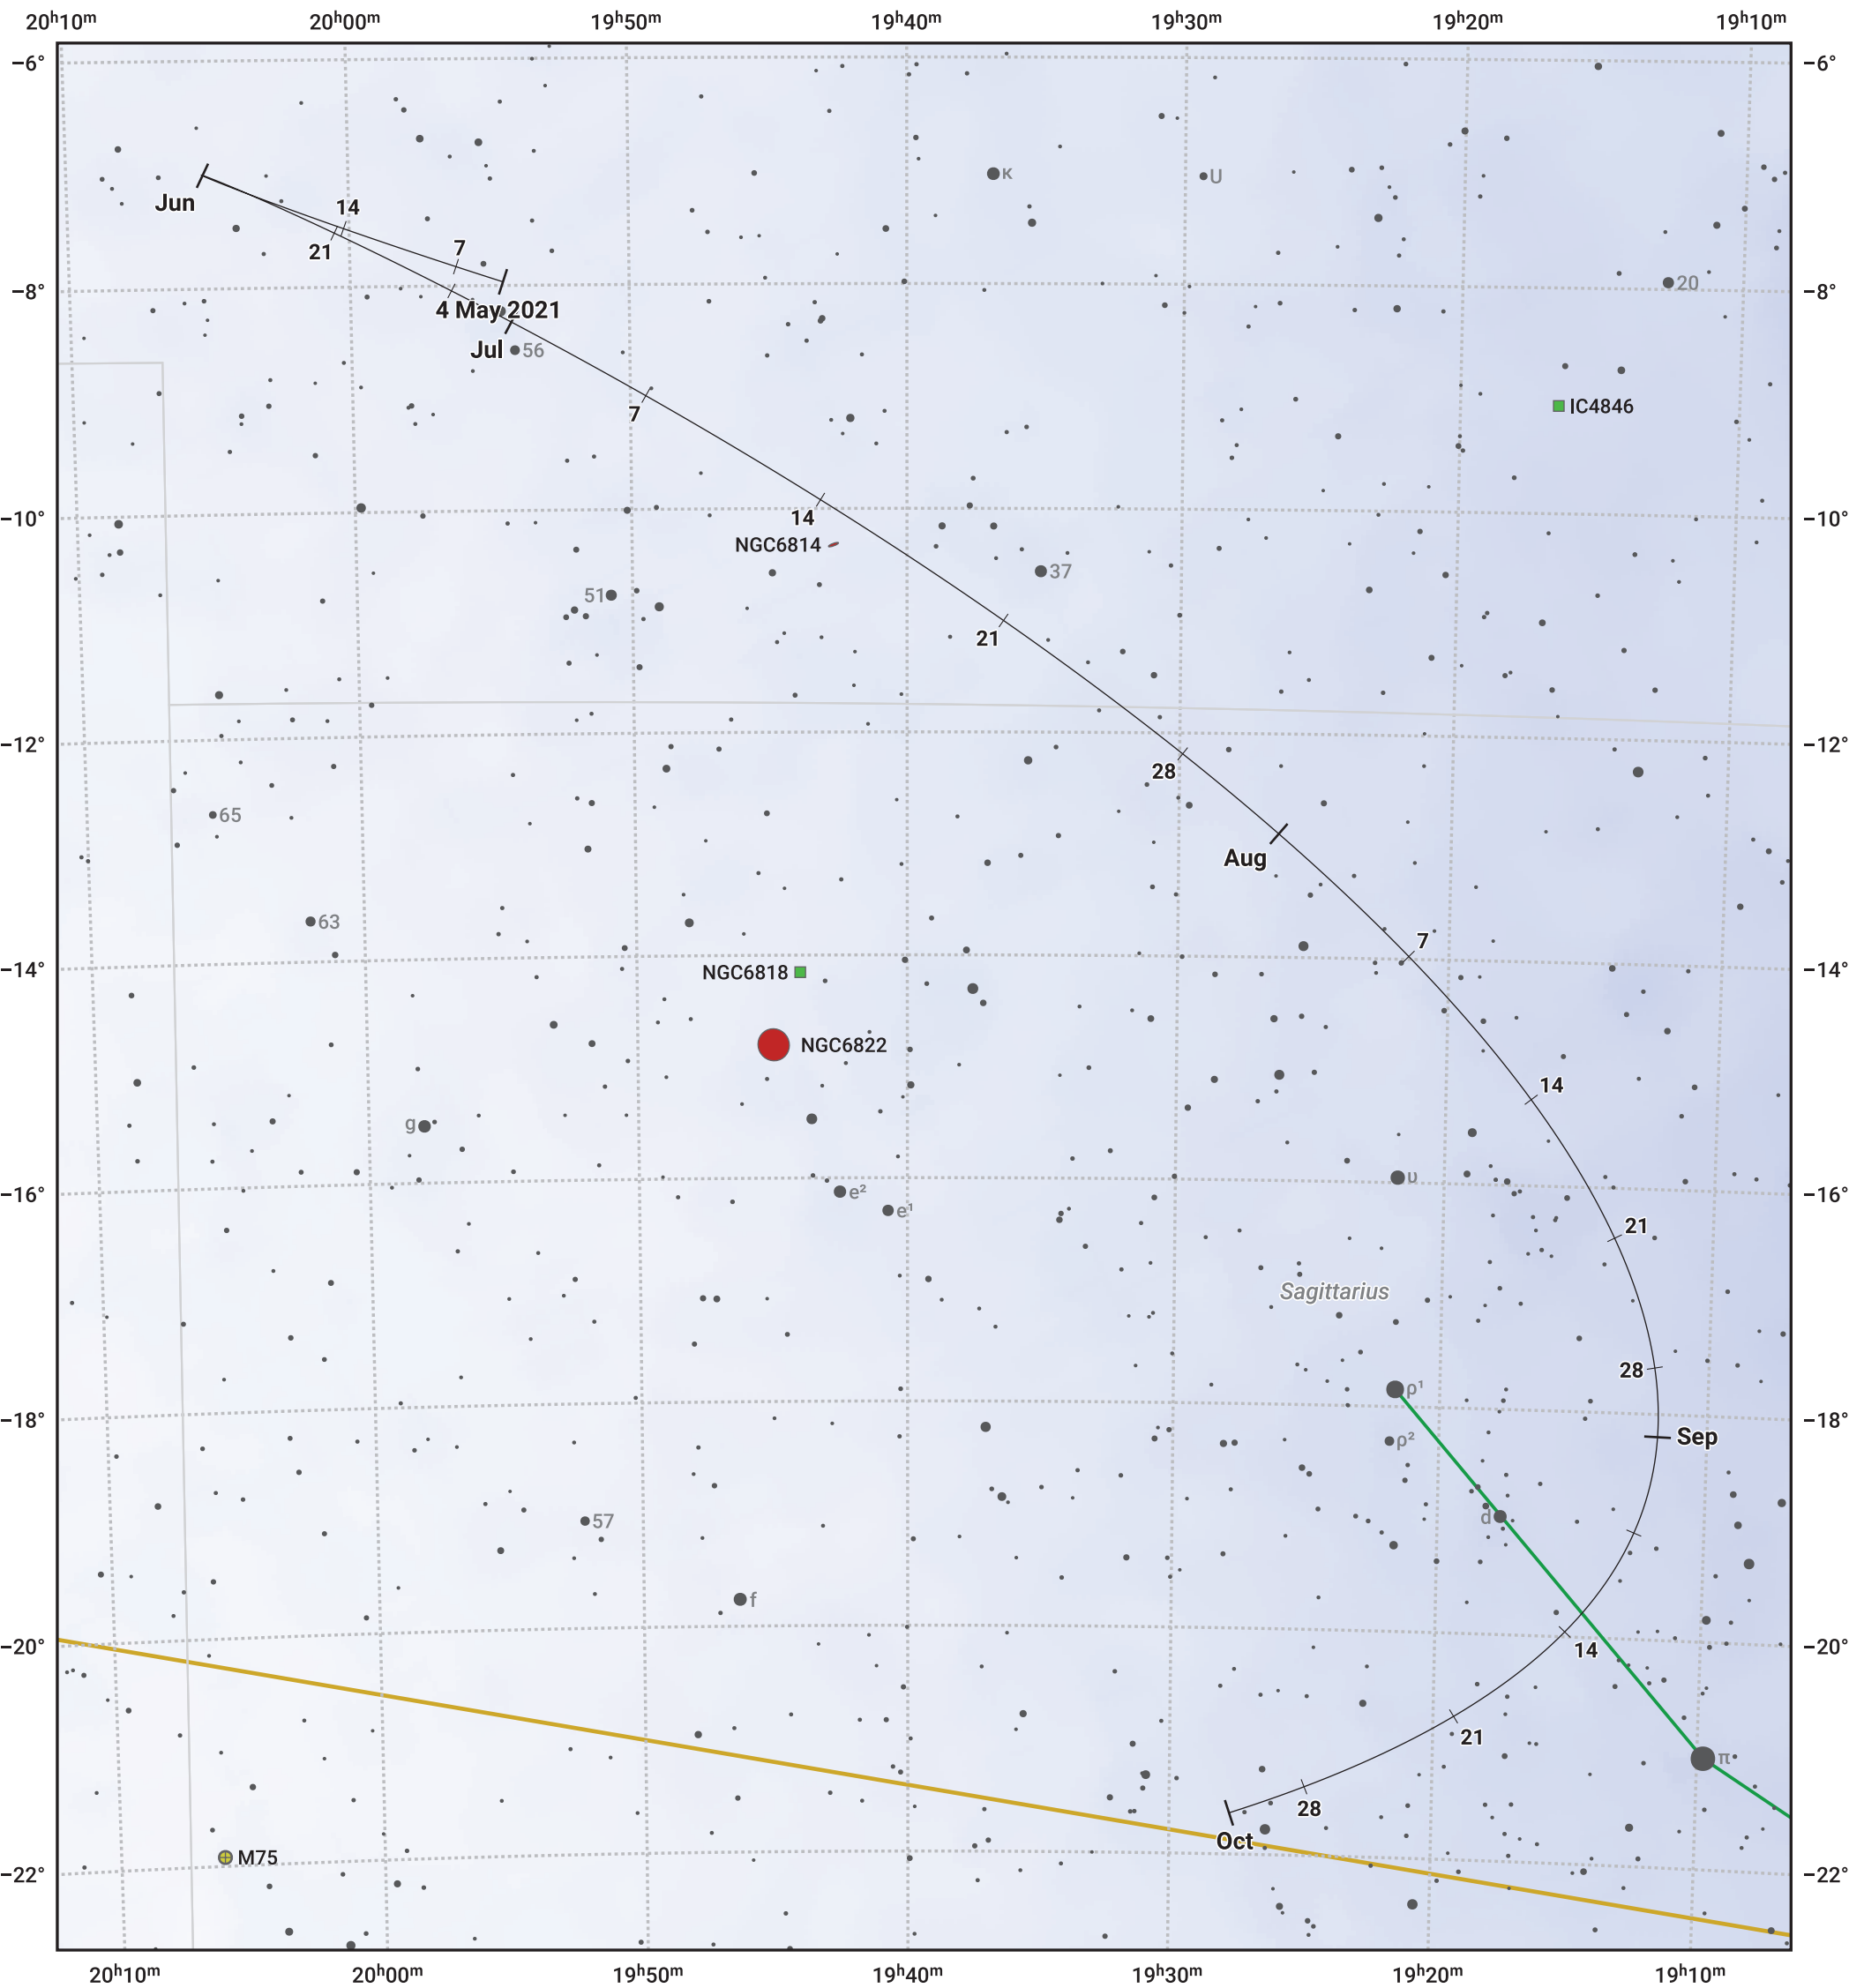

# The path of Asteroid 6 Hebe around opposition on 18 Jul 2021

© Dominic Ford 2011–2024. Date markers placed at midnight UTC. Downloaded from <https://in-the-sky.org>

Magnitude scale: ● 9.0 ● 8.0 ● 7.0 ● 6.0 ● 5.0 ● 4.0 ● 3.0 ● 2.0

— Ecliptic Plane

● Galaxy    ■ Bright nebula    ● Open cluster    ● Globular cluster

Date	Mag	Phase
2021 Jun 1	9.5	97%
2021 Jun 16	9.2	98%
2021 Jul 1	8.7	99%
2021 Aug 1	8.5	99%
2021 Sep 1	9.1	97%
2021 Oct 1	9.6	94%