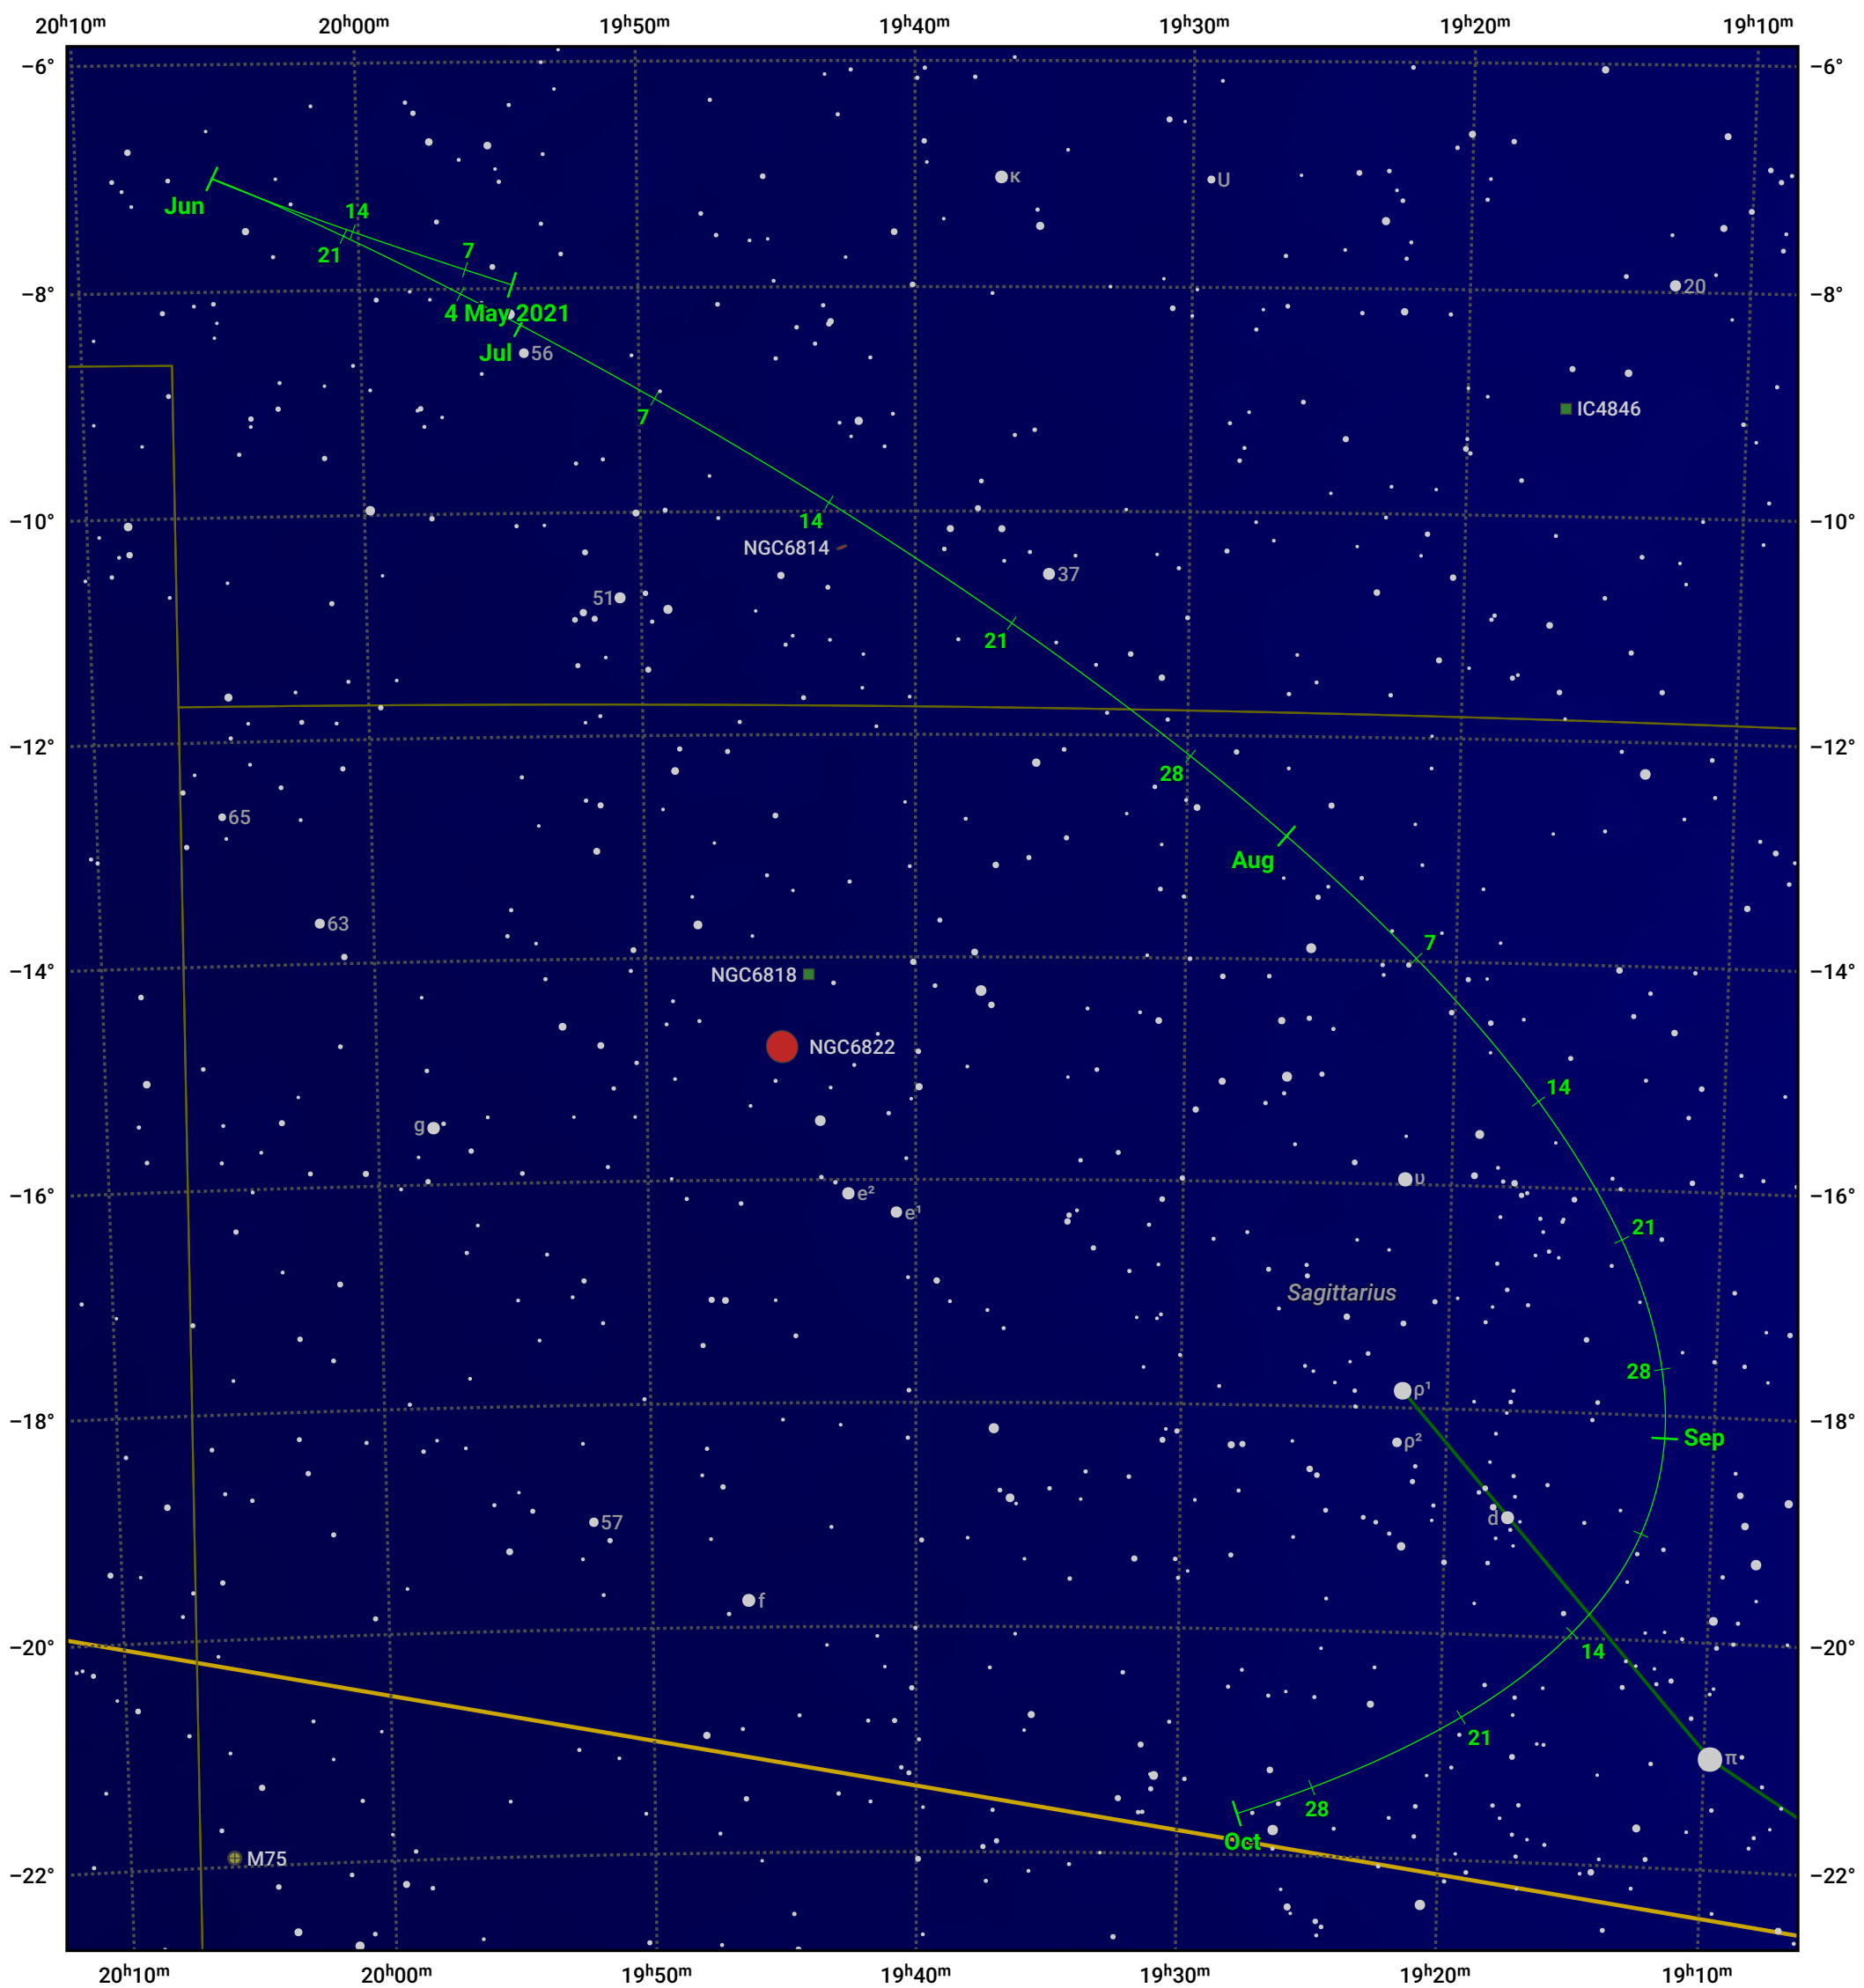

The path of Asteroid 6 Hebe around opposition on 18 Jul 2021

© Dominic Ford 2011–2024. Date markers placed at midnight UTC. Downloaded from <https://in-the-sky.org>

Magnitude scale: ● 9.0 ● 8.0 ● 7.0 ● 6.0 ● 5.0 ● 4.0 ● 3.0 ● 2.0

— Ecliptic Plane

● Galaxy ■ Bright nebula ● Open cluster ● Globular cluster

Date	Mag	Phase
2021 Jun 1	9.5	97%
2021 Jun 16	9.2	98%
2021 Jul 1	8.7	99%
2021 Aug 1	8.5	99%
2021 Sep 1	9.1	97%
2021 Oct 1	9.6	94%