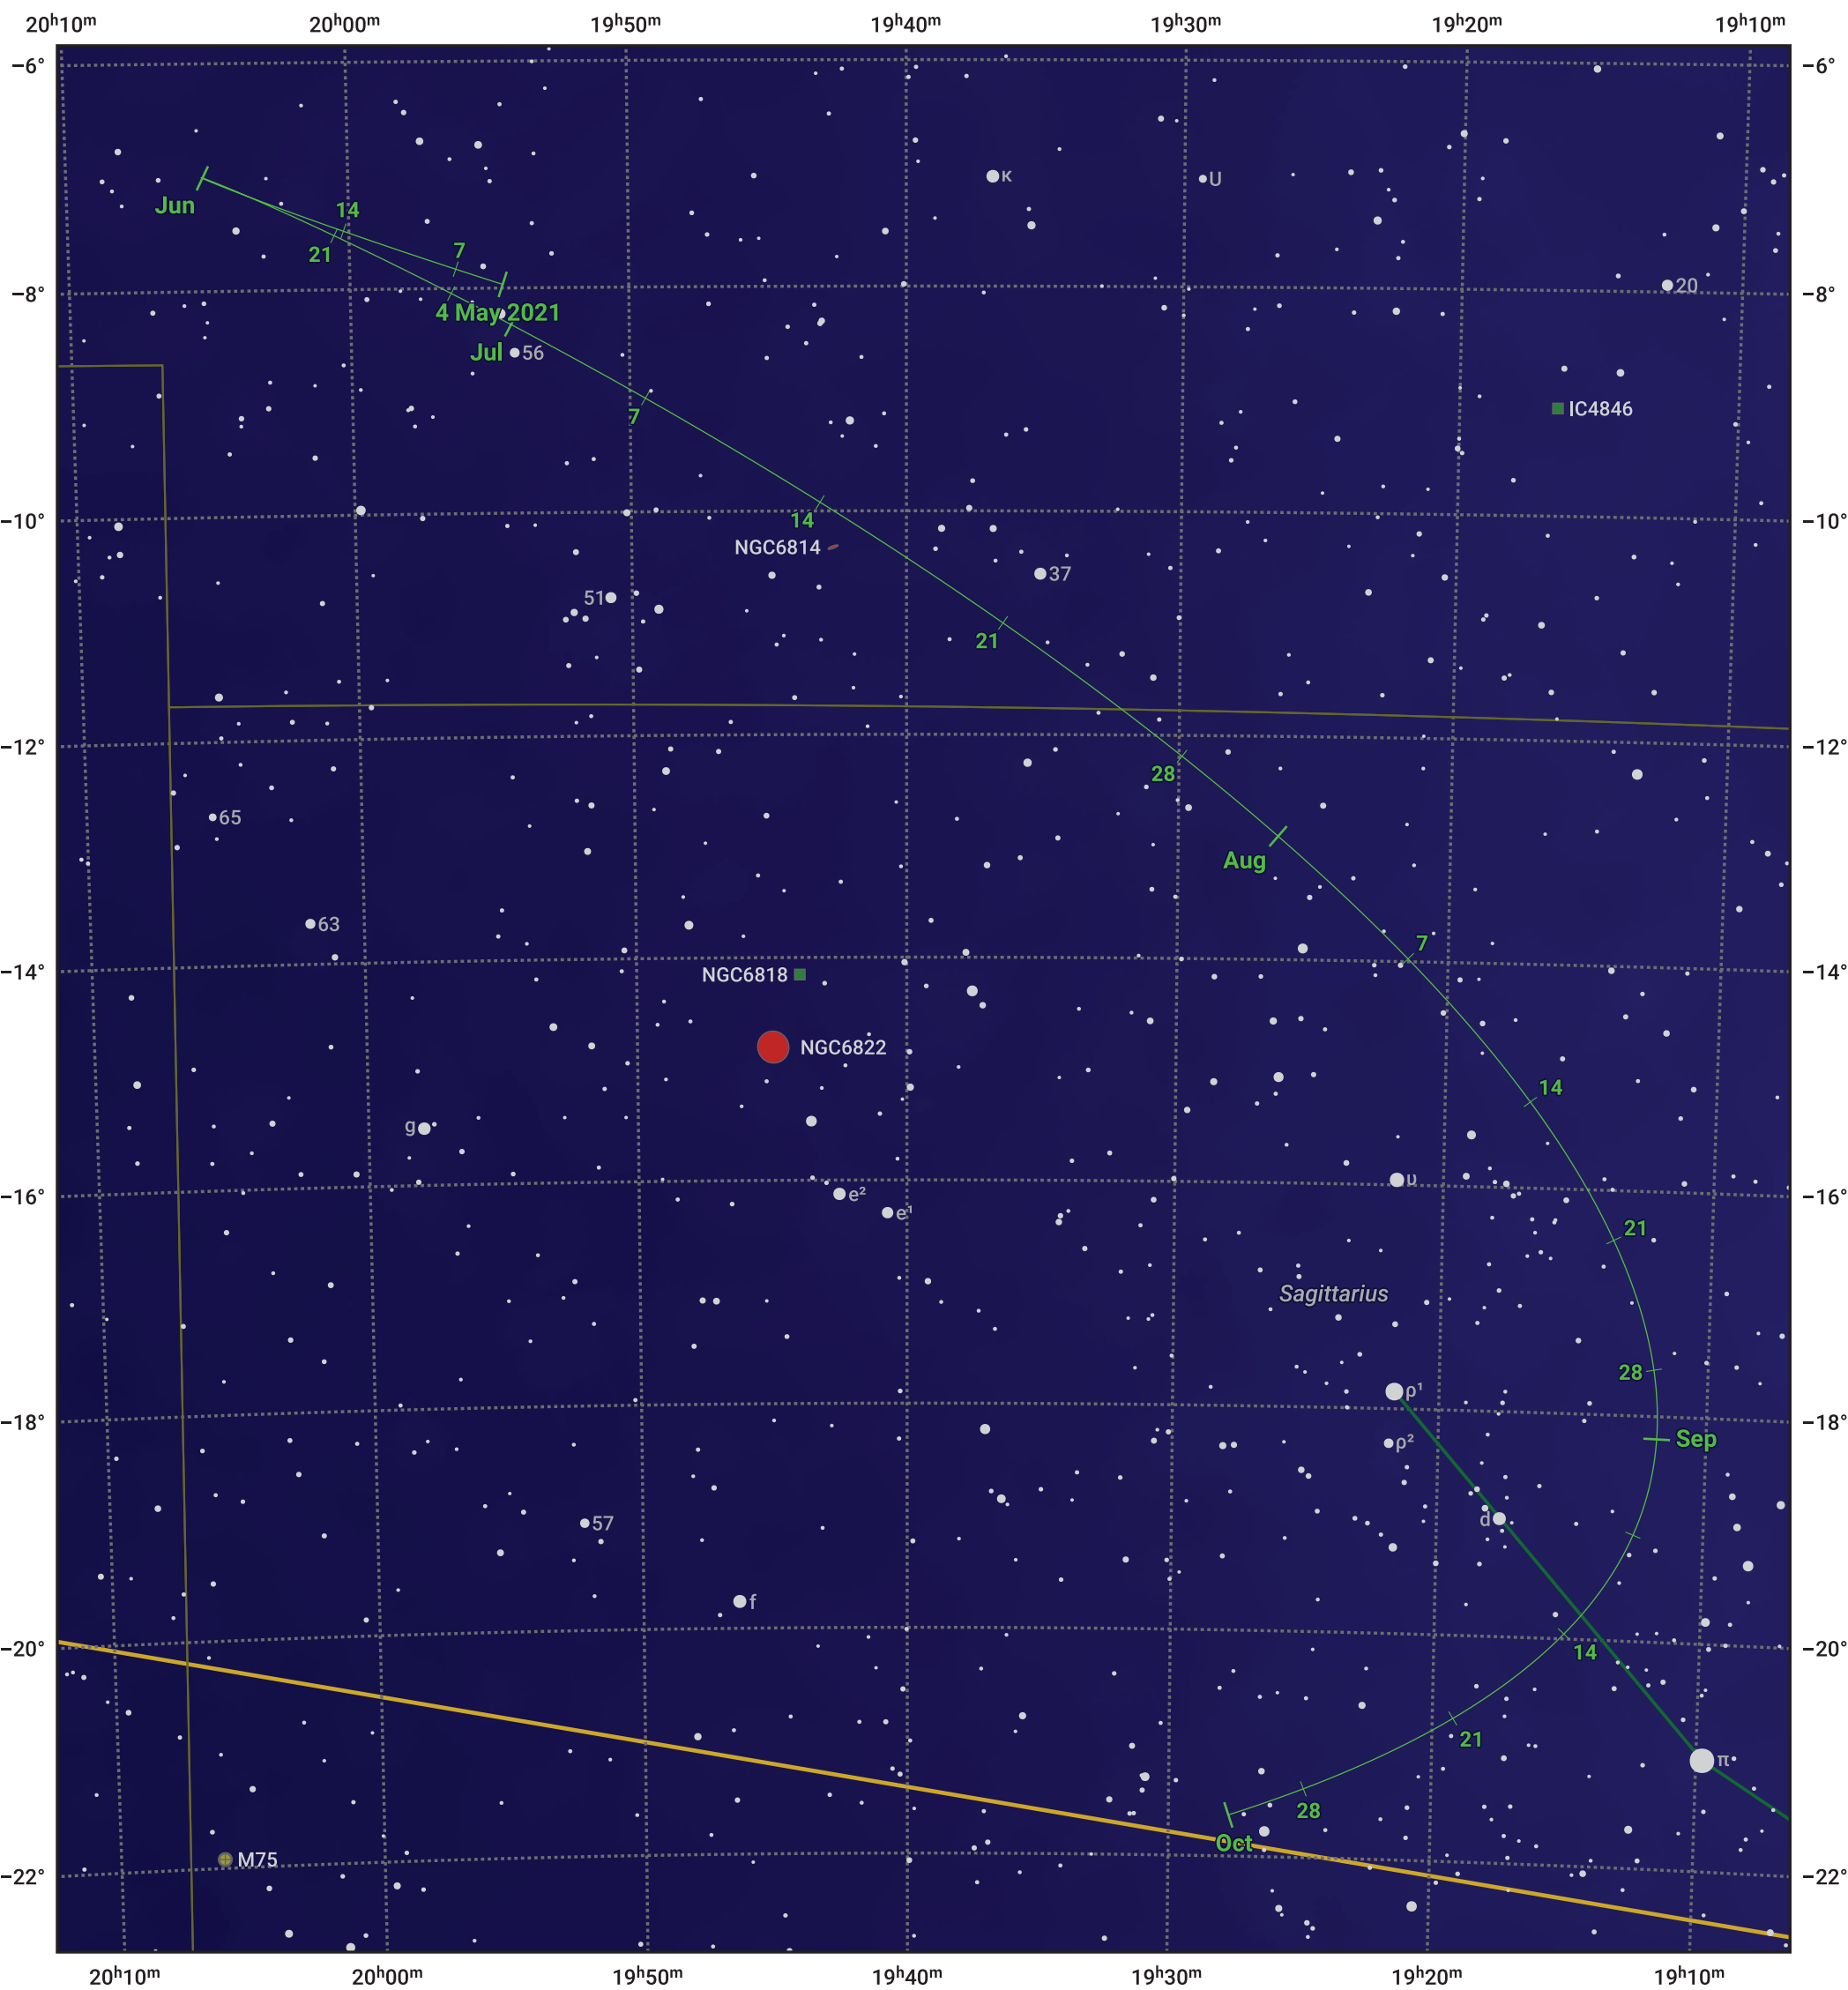

The path of Asteroid 6 Hebe around opposition on 18 Jul 2021

© Dominic Ford 2011–2024. Date markers placed at midnight UTC. Downloaded from <https://in-the-sky.org>

Magnitude scale: ● 9.0 ● 8.0 ● 7.0 ● 6.0 ● 5.0 ● 4.0 ● 3.0 ● 2.0

— Ecliptic Plane

● Galaxy ● Bright nebula ● Open cluster ● Globular cluster

Date	Mag	Phase
2021 Jun 1	9.5	97%
2021 Jun 16	9.2	98%
2021 Jul 1	8.7	99%
2021 Aug 1	8.5	99%
2021 Sep 1	9.1	97%
2021 Oct 1	9.6	94%