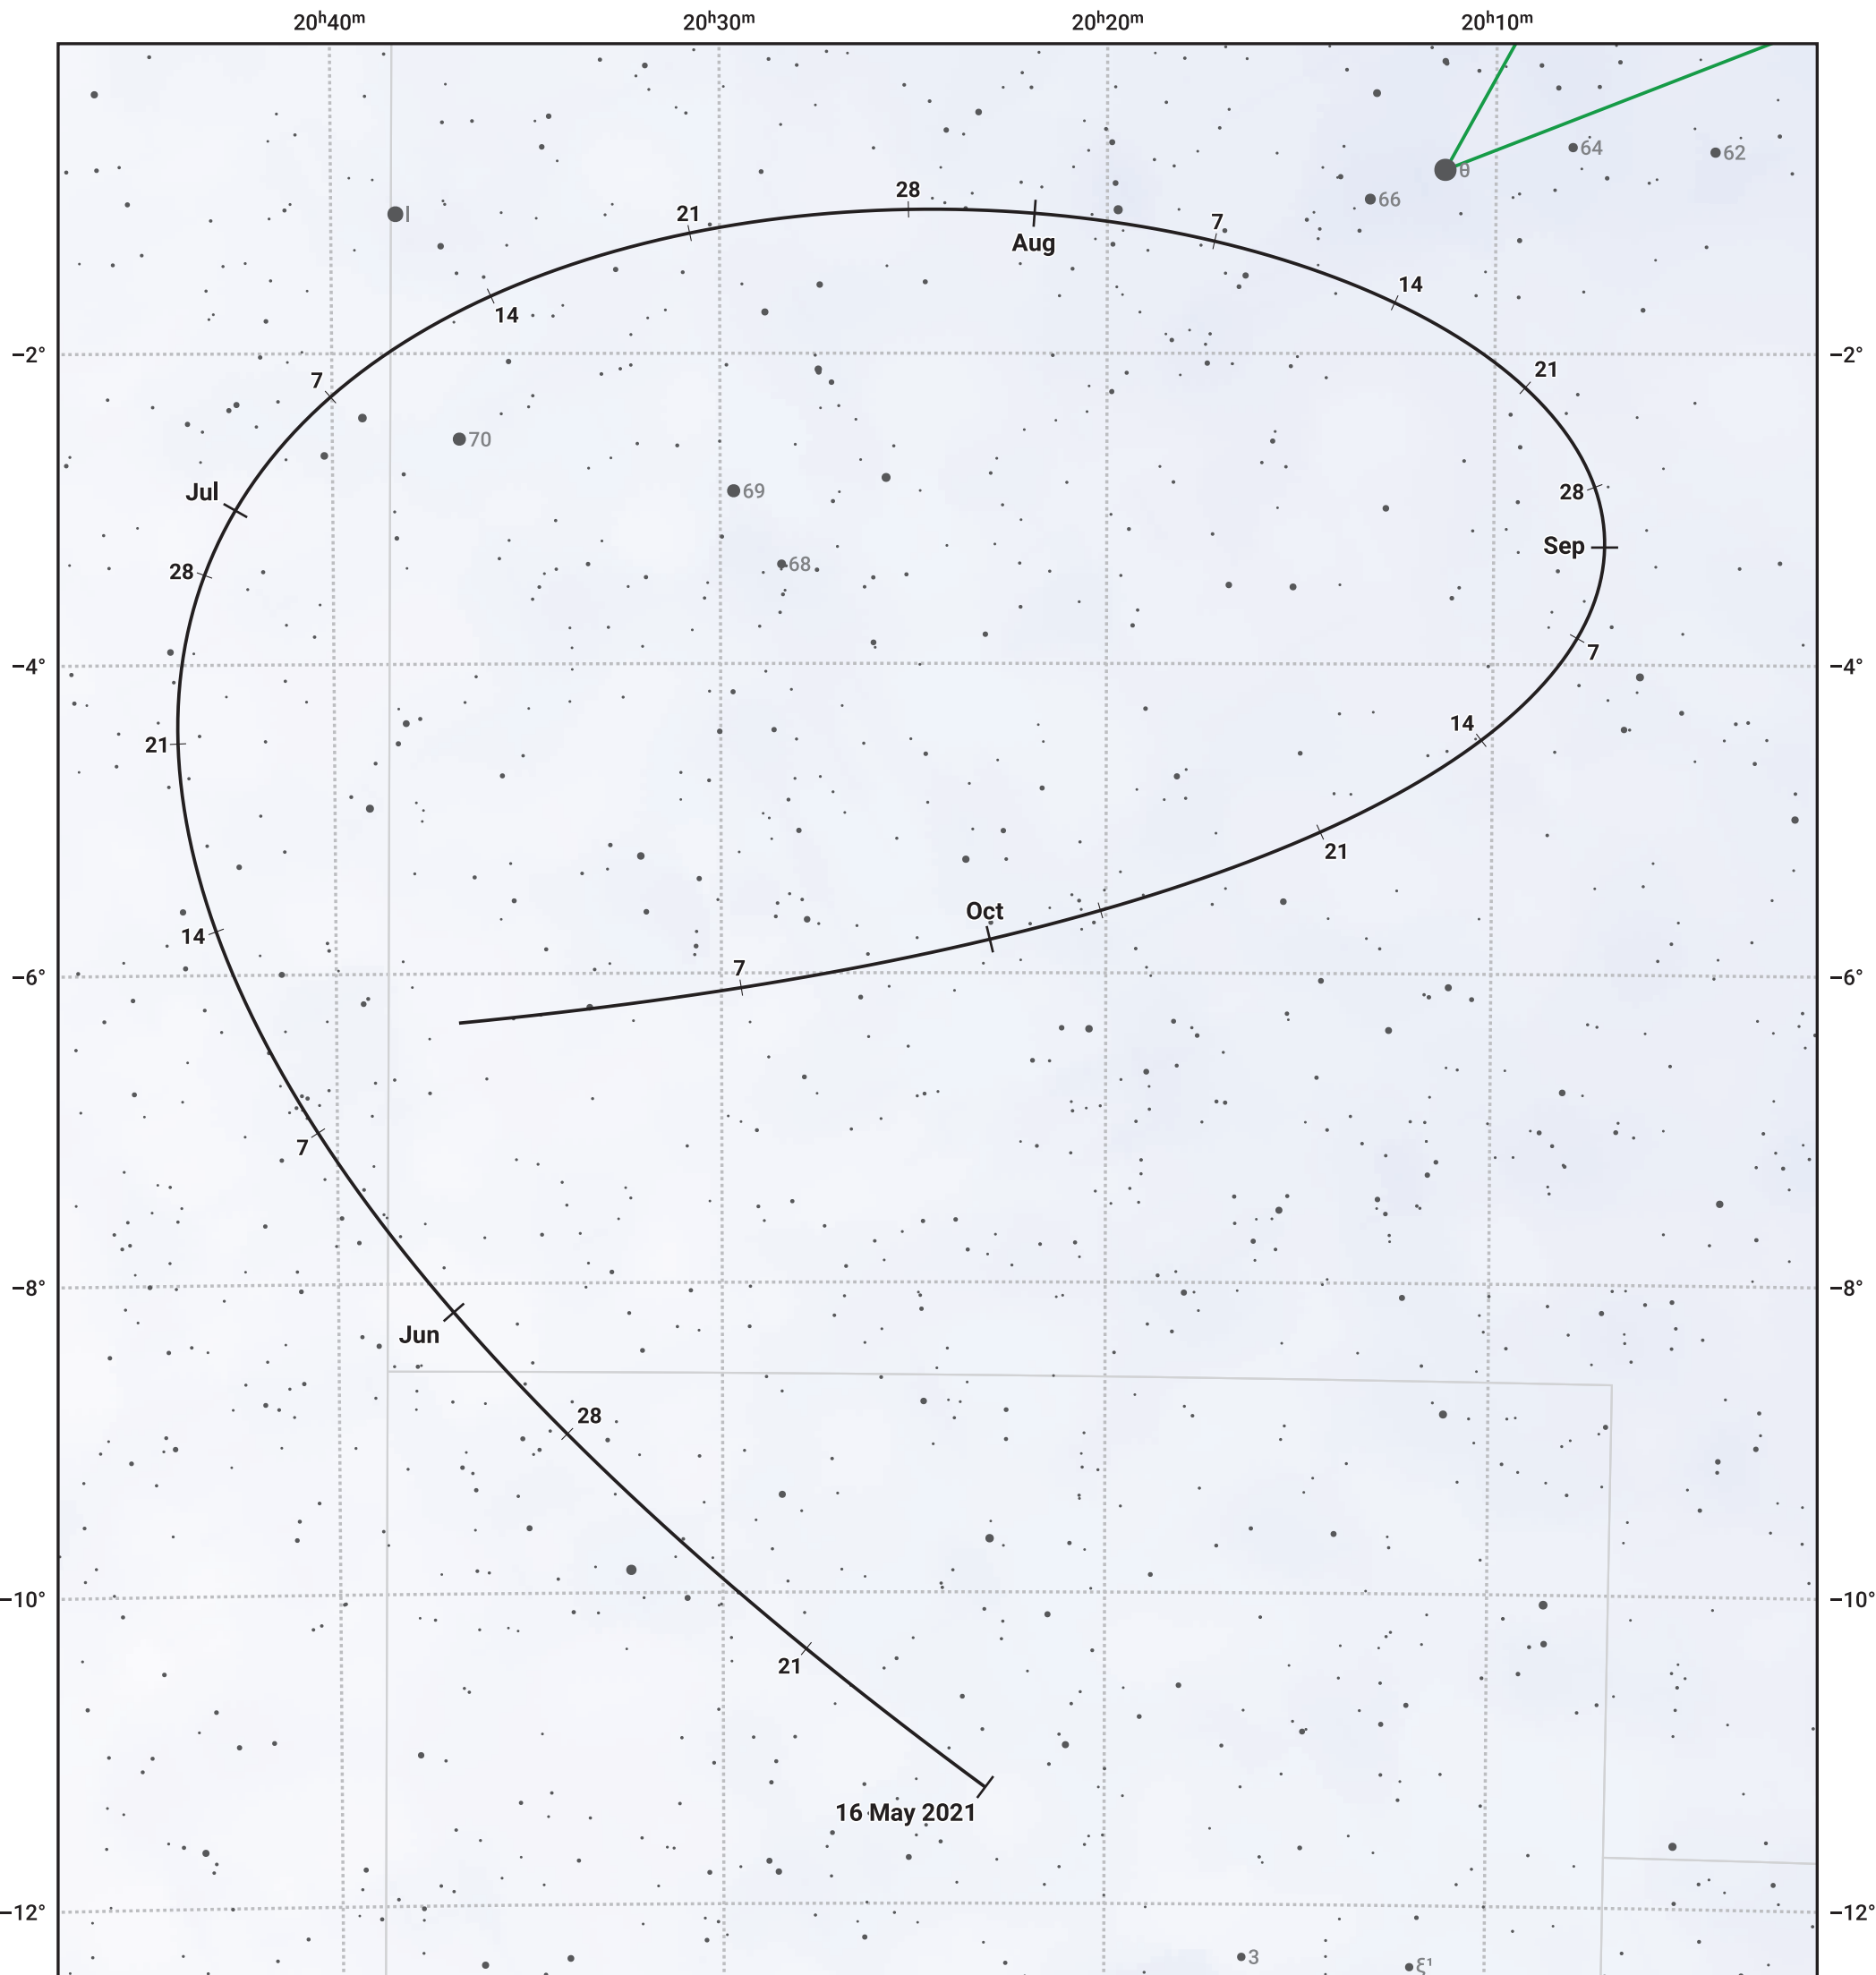

The path of Asteroid 12 Victoria around opposition on 30 Jul 2021

© Dominic Ford 2011–2024. Date markers placed at midnight UTC. Downloaded from <https://in-the-sky.org>

Magnitude scale: 10.0 9.0 8.0 7.0 6.0 5.0 4.0 3.0

— Ecliptic Plane

Galaxy Bright nebula Open cluster Globular cluster

Date	Mag	Phase
2021 Jun 1	10.1	94%
2021 Jun 27	9.5	97%
2021 Jul 1	9.4	97%
2021 Aug 1	8.8	99%
2021 Sep 1	9.5	97%
2021 Oct 1	10.2	94%
2021 Oct 10	10.5	93%