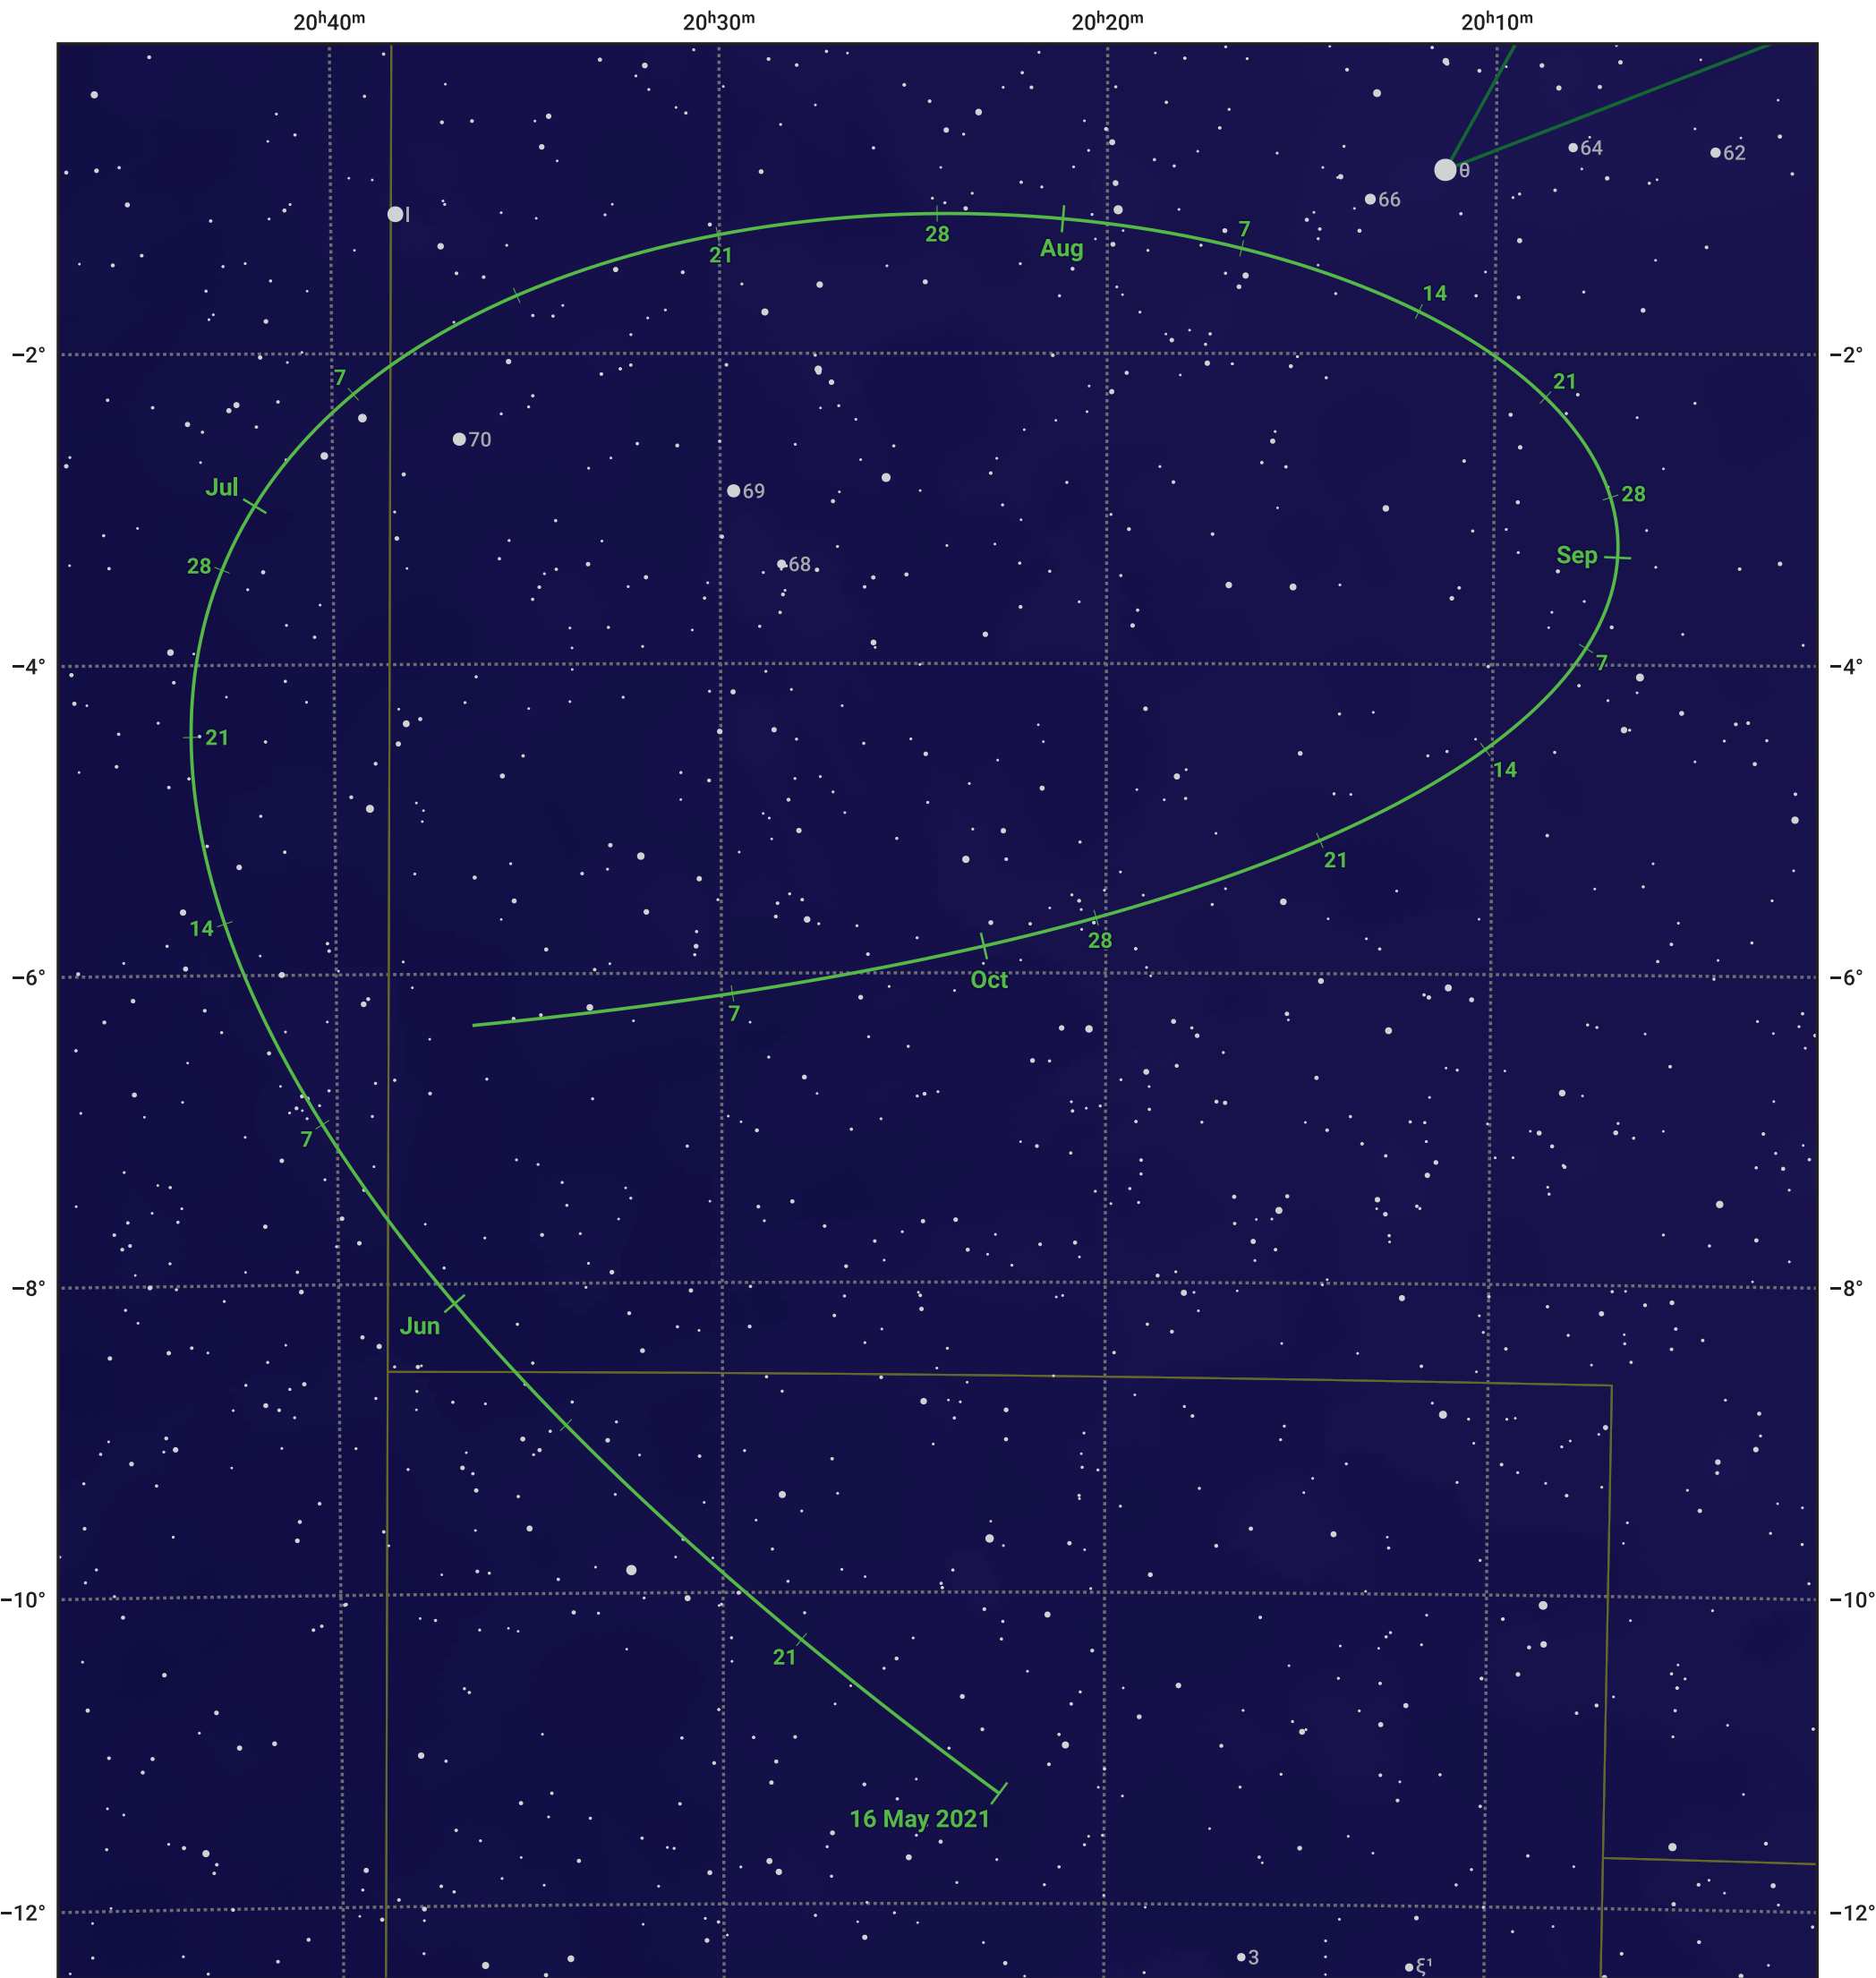

The path of Asteroid 12 Victoria around opposition on 30 Jul 2021

© Dominic Ford 2011–2024. Date markers placed at midnight UTC. Downloaded from <https://in-the-sky.org>

Magnitude scale: 10.0 9.0 8.0 7.0 6.0 5.0 4.0 3.0

Ecliptic Plane

Galaxy Bright nebula Open cluster Globular cluster

Date	Mag	Phase
2021 Jun 1	10.1	94%
2021 Jun 26	9.5	97%
2021 Jul 1	9.3	97%
2021 Aug 1	8.8	99%
2021 Sep 1	9.5	97%
2021 Oct 1	10.3	94%
2021 Oct 11	10.5	93%