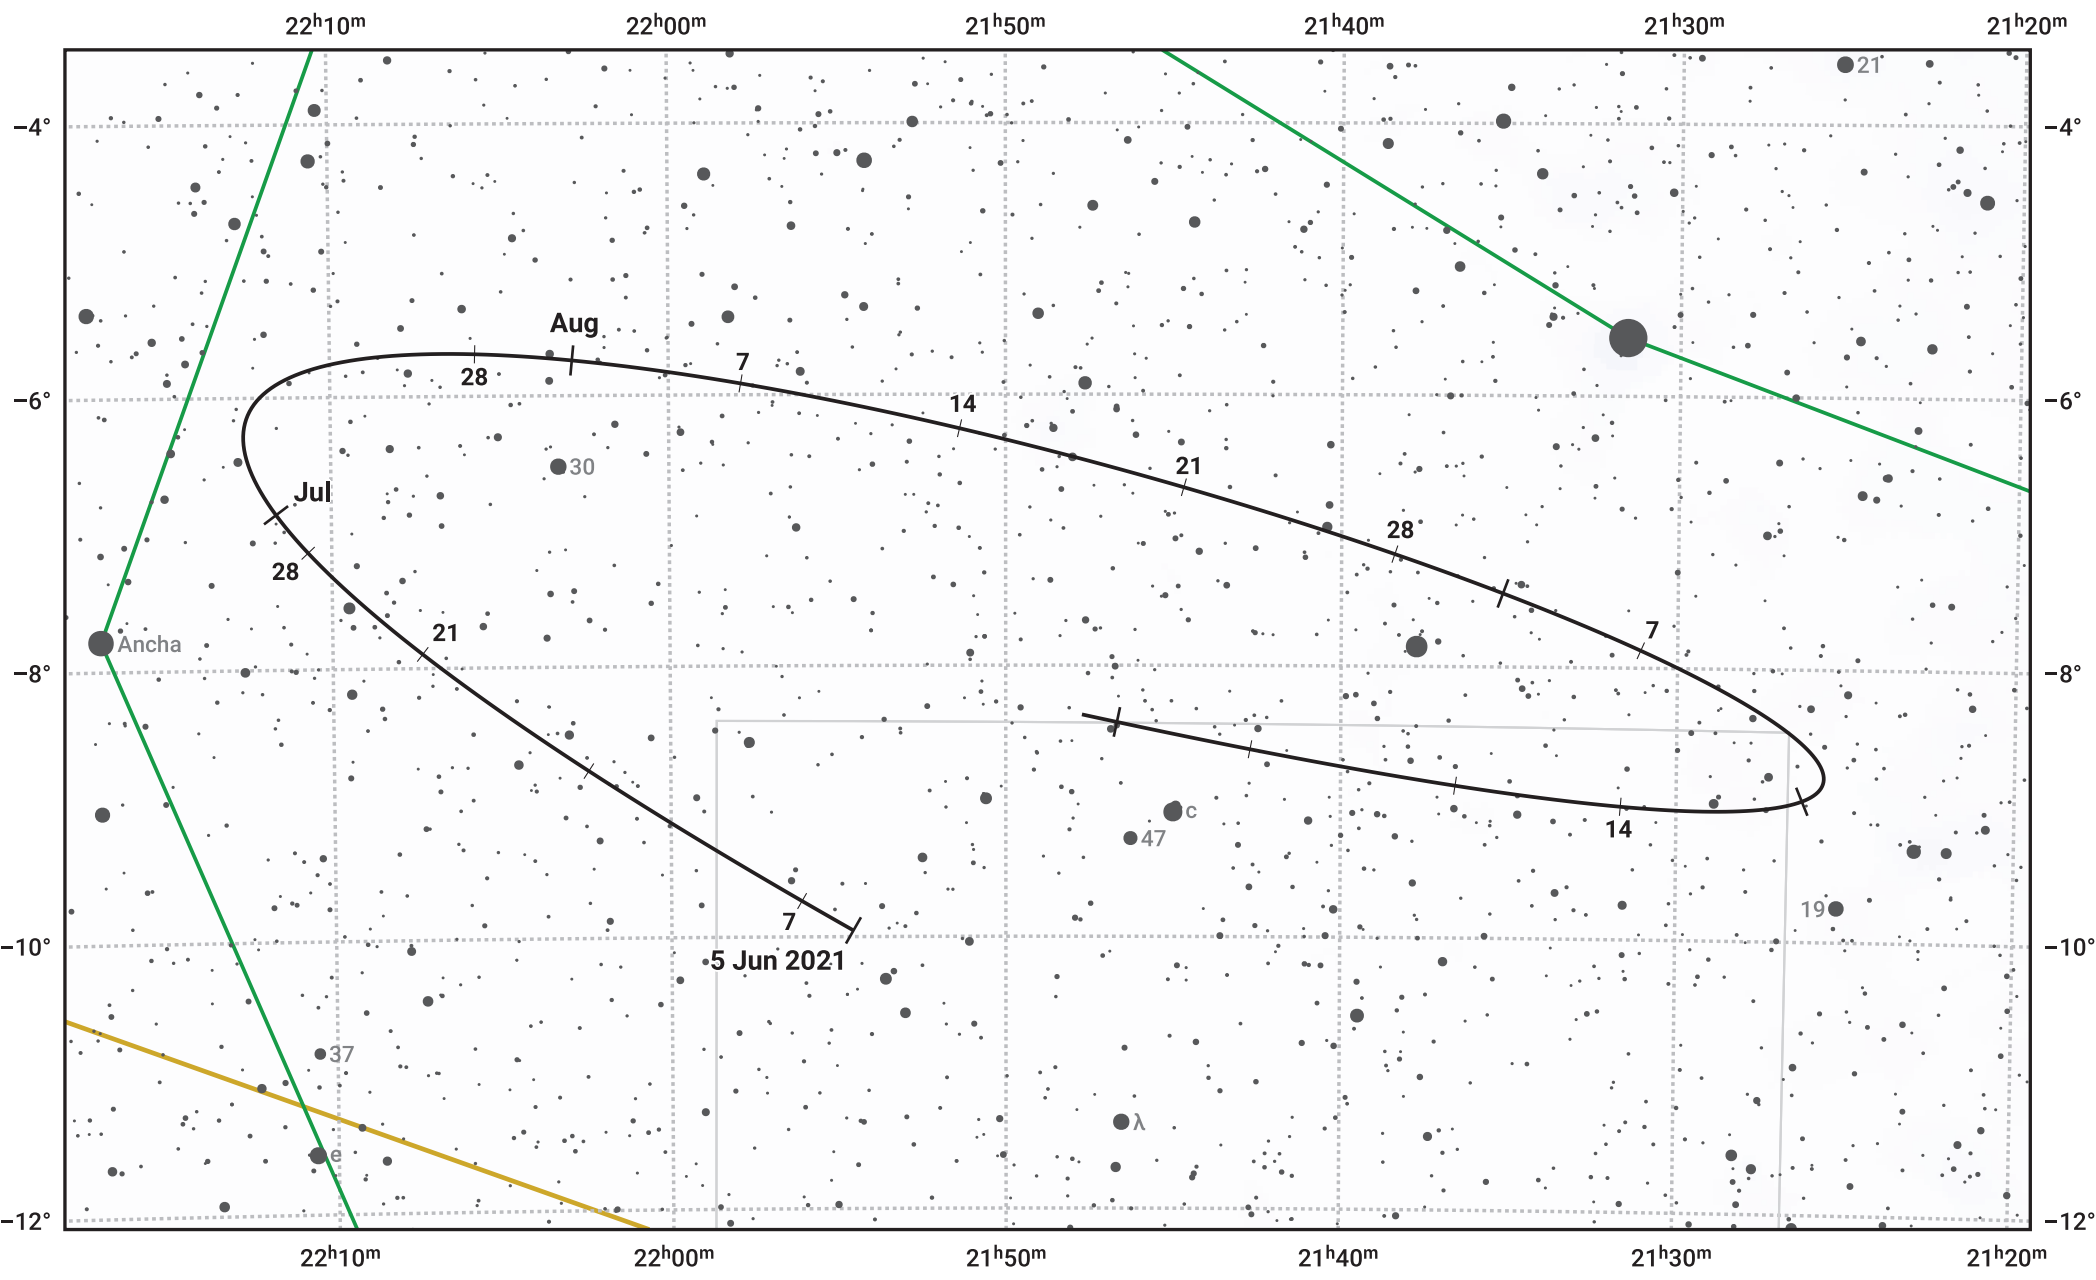

The path of Asteroid 43 Ariadne around opposition on 19 Aug 2021

© Dominic Ford 2011–2024. Date markers placed at midnight UTC. Downloaded from <https://in-the-sky.org>

Magnitude scale: 11.0 10.0 9.0 8.0 7.0 6.0 5.0 4.0 3.0 2.0

— Ecliptic Plane

- Galaxy
- Bright nebula
- Open cluster
- ⊕ Globular cluster

Date	Mag	Phase
2021 Jul 1	10.6	95%
2021 Jul 22	10.1	98%
2021 Aug 1	9.9	99%
2021 Sep 1	9.9	99%
2021 Oct 1	10.8	96%
2021 Oct 12	11.1	95%
2021 Nov 1	11.6	94%