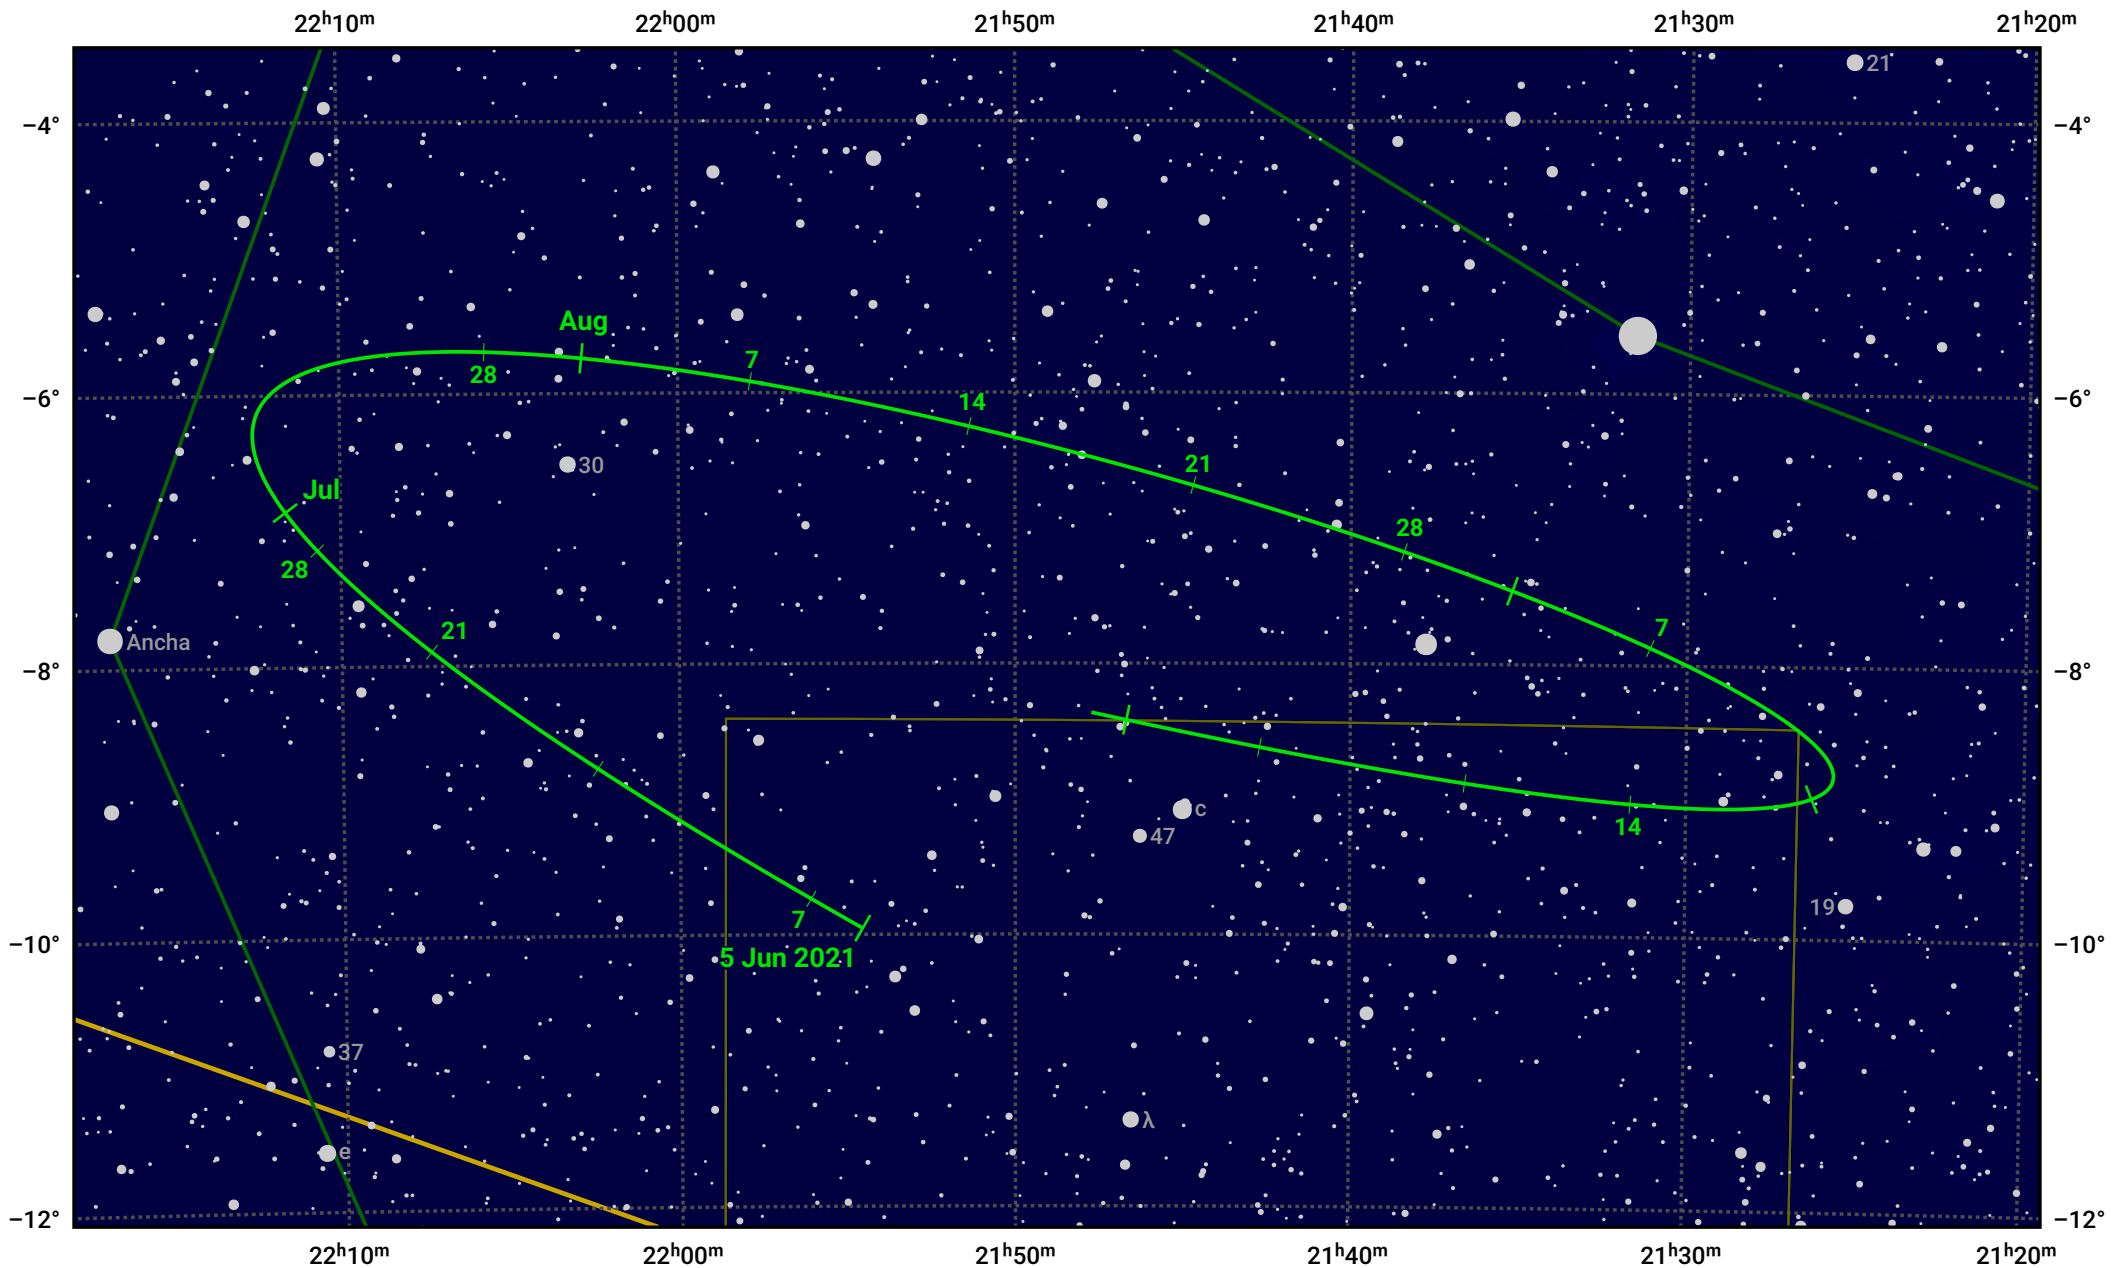

The path of Asteroid 43 Ariadne around opposition on 19 Aug 2021

© Dominic Ford 2011–2024. Date markers placed at midnight UTC. Downloaded from <https://in-the-sky.org>

Magnitude scale: · 11.0 · 10.0 · 9.0 · 8.0 · 7.0 · 6.0 · 5.0 · 4.0 · 3.0 · 2.0

— Ecliptic Plane

-  Galaxy
-  Bright nebula
-  Open cluster
-  Globular cluster

Date	Mag	Phase
2021 Jul 1	10.6	95%
2021 Jul 22	10.1	98%
2021 Aug 1	9.9	99%
2021 Sep 1	9.9	99%
2021 Oct 1	10.8	96%
2021 Oct 12	11.1	95%
2021 Nov 1	11.6	94%