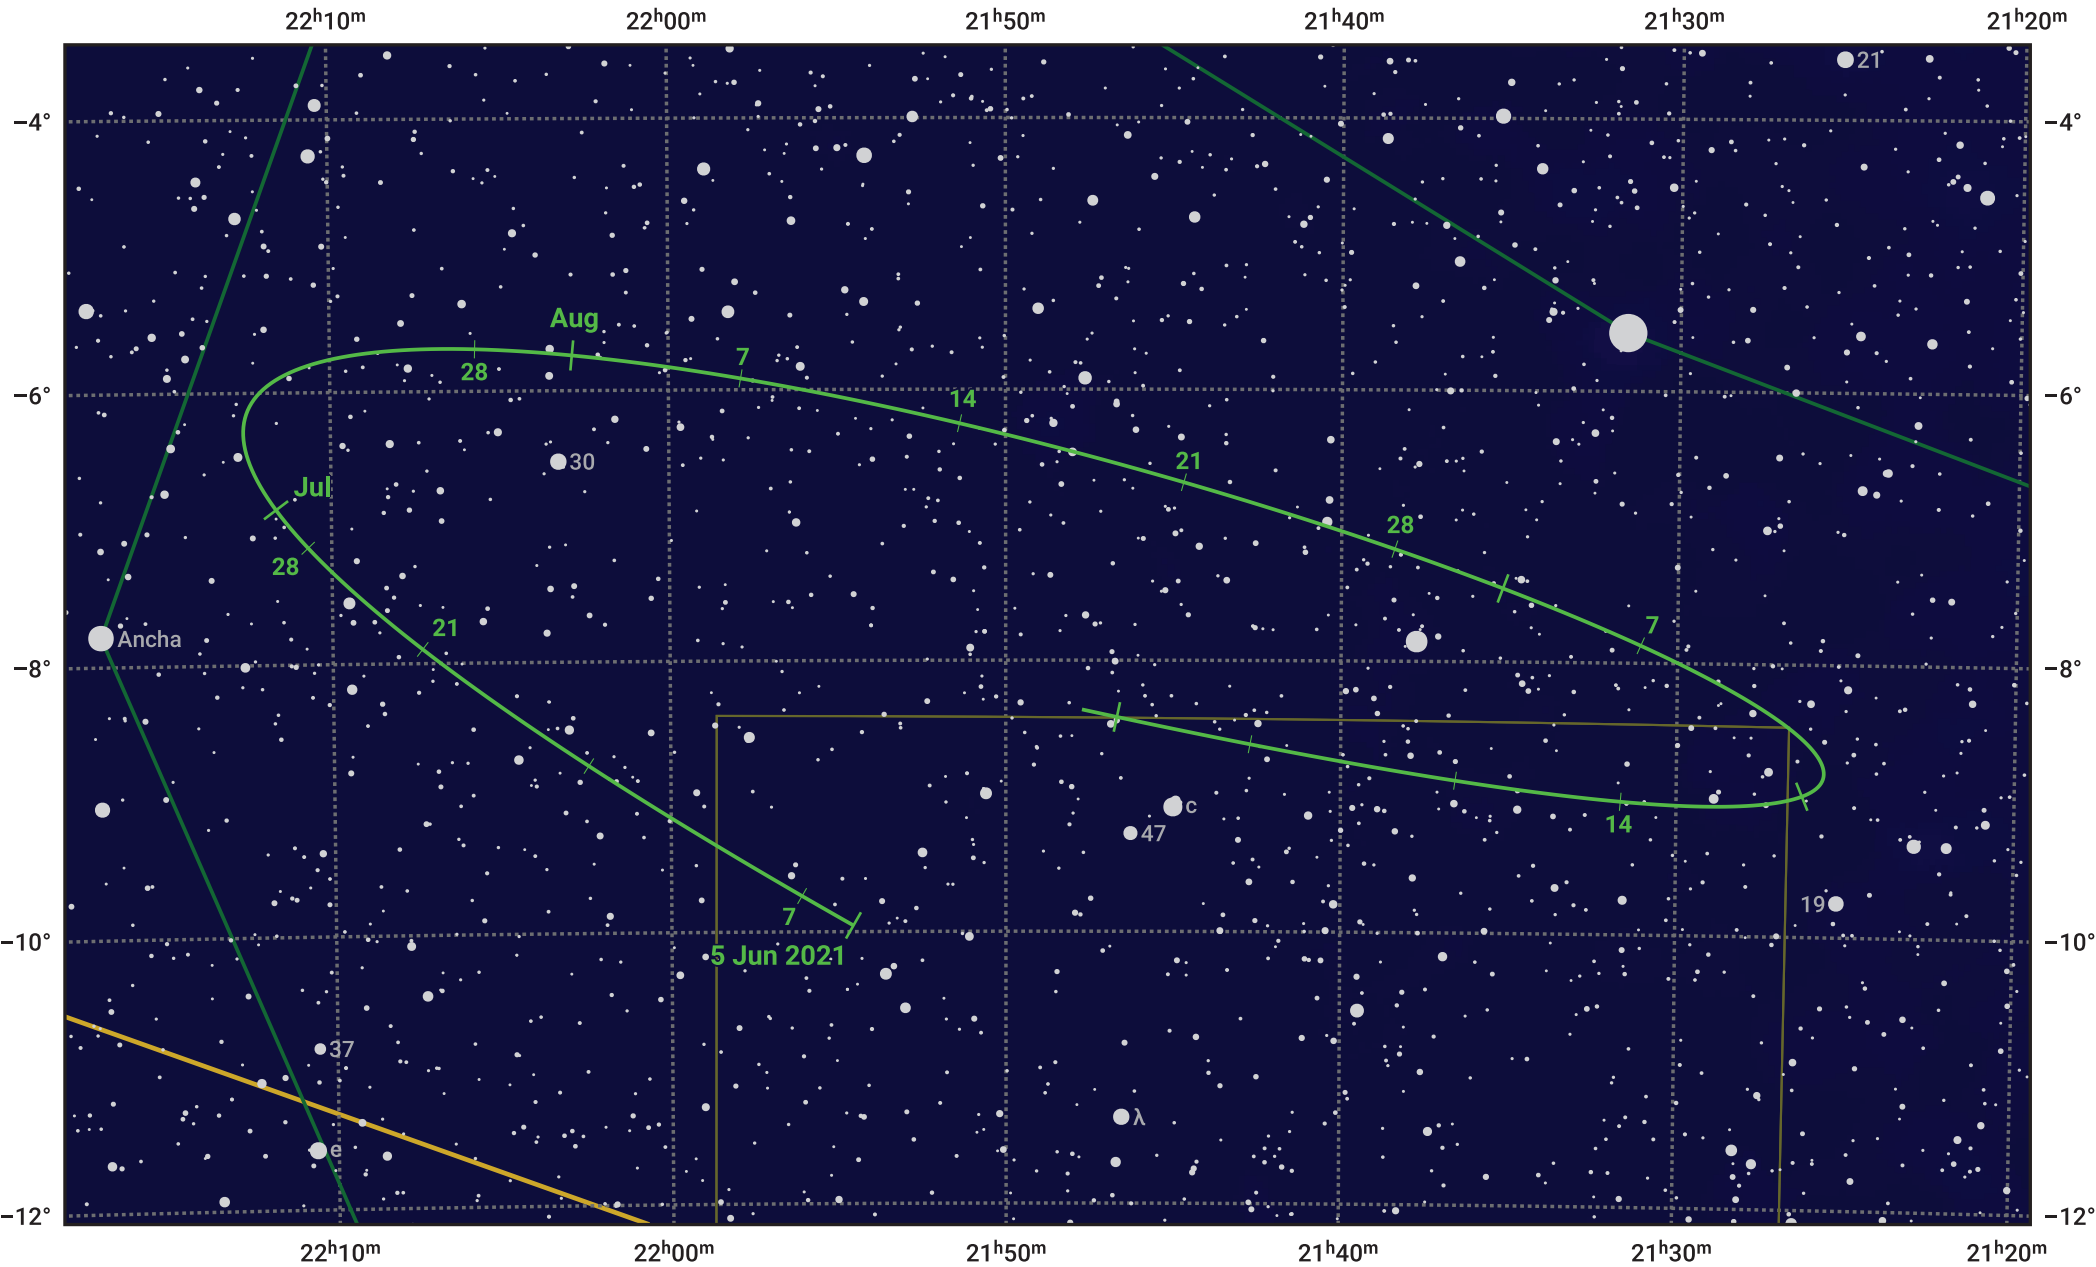

# The path of Asteroid 43 Ariadne around opposition on 19 Aug 2021

© Dominic Ford 2011–2024. Date markers placed at midnight UTC. Downloaded from <https://in-the-sky.org>

Magnitude scale: 11.0 10.0 9.0 8.0 7.0 6.0 5.0 4.0 3.0 2.0

Ecliptic Plane

- Galaxy
- Bright nebula
- Open cluster
- Globular cluster

Date	Mag	Phase
2021 Jul 1	10.6	95%
2021 Jul 22	10.1	98%
2021 Aug 1	9.9	99%
2021 Sep 1	9.9	99%
2021 Oct 1	10.8	96%
2021 Oct 12	11.1	95%
2021 Nov 1	11.6	94%