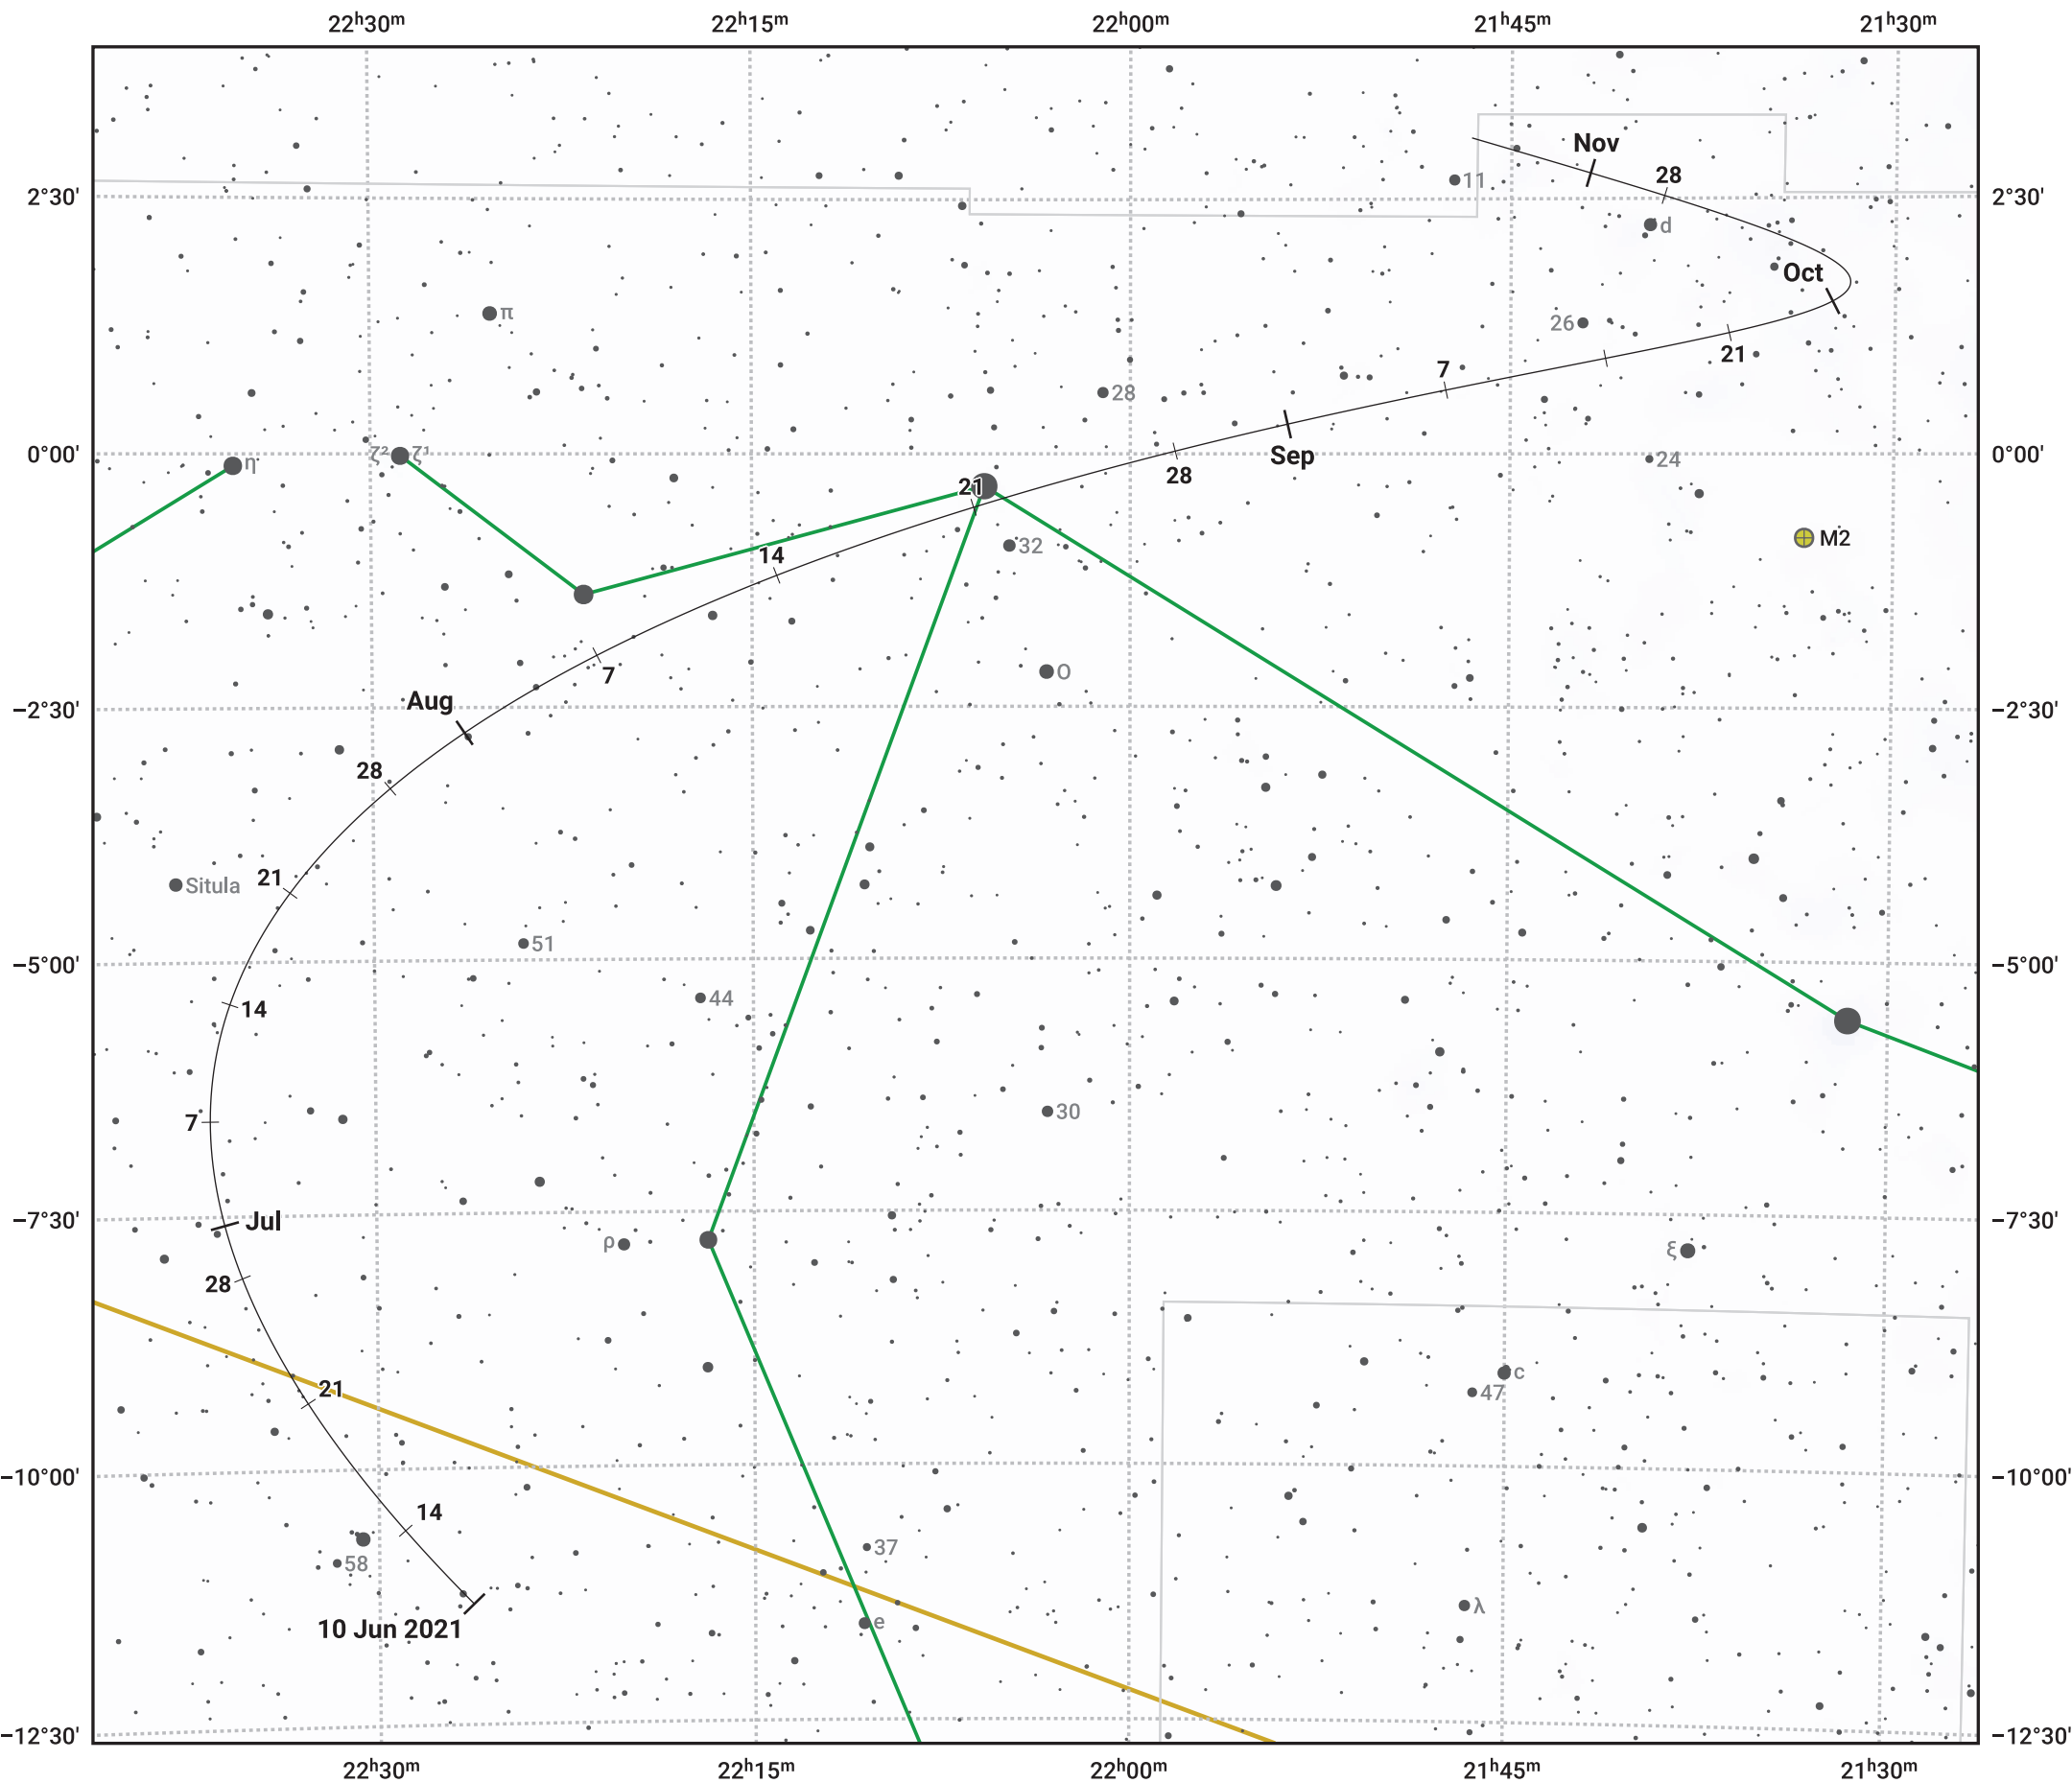

The path of Asteroid 89 Julia around opposition on 24 Aug 2021

© Dominic Ford 2011–2024. Date markers placed at midnight UTC. Downloaded from <https://in-the-sky.org>

Magnitude scale: 10.0 9.0 8.0 7.0 6.0 5.0 4.0 3.0 2.0

— Ecliptic Plane

Galaxy Bright nebula Open cluster Globular cluster

Date	Mag	Phase
2021 Jul 1	10.0	96%
2021 Jul 23	9.4	98%
2021 Aug 1	9.2	99%
2021 Sep 1	8.7	100%
2021 Oct 1	9.4	97%
2021 Nov 1	10.1	95%