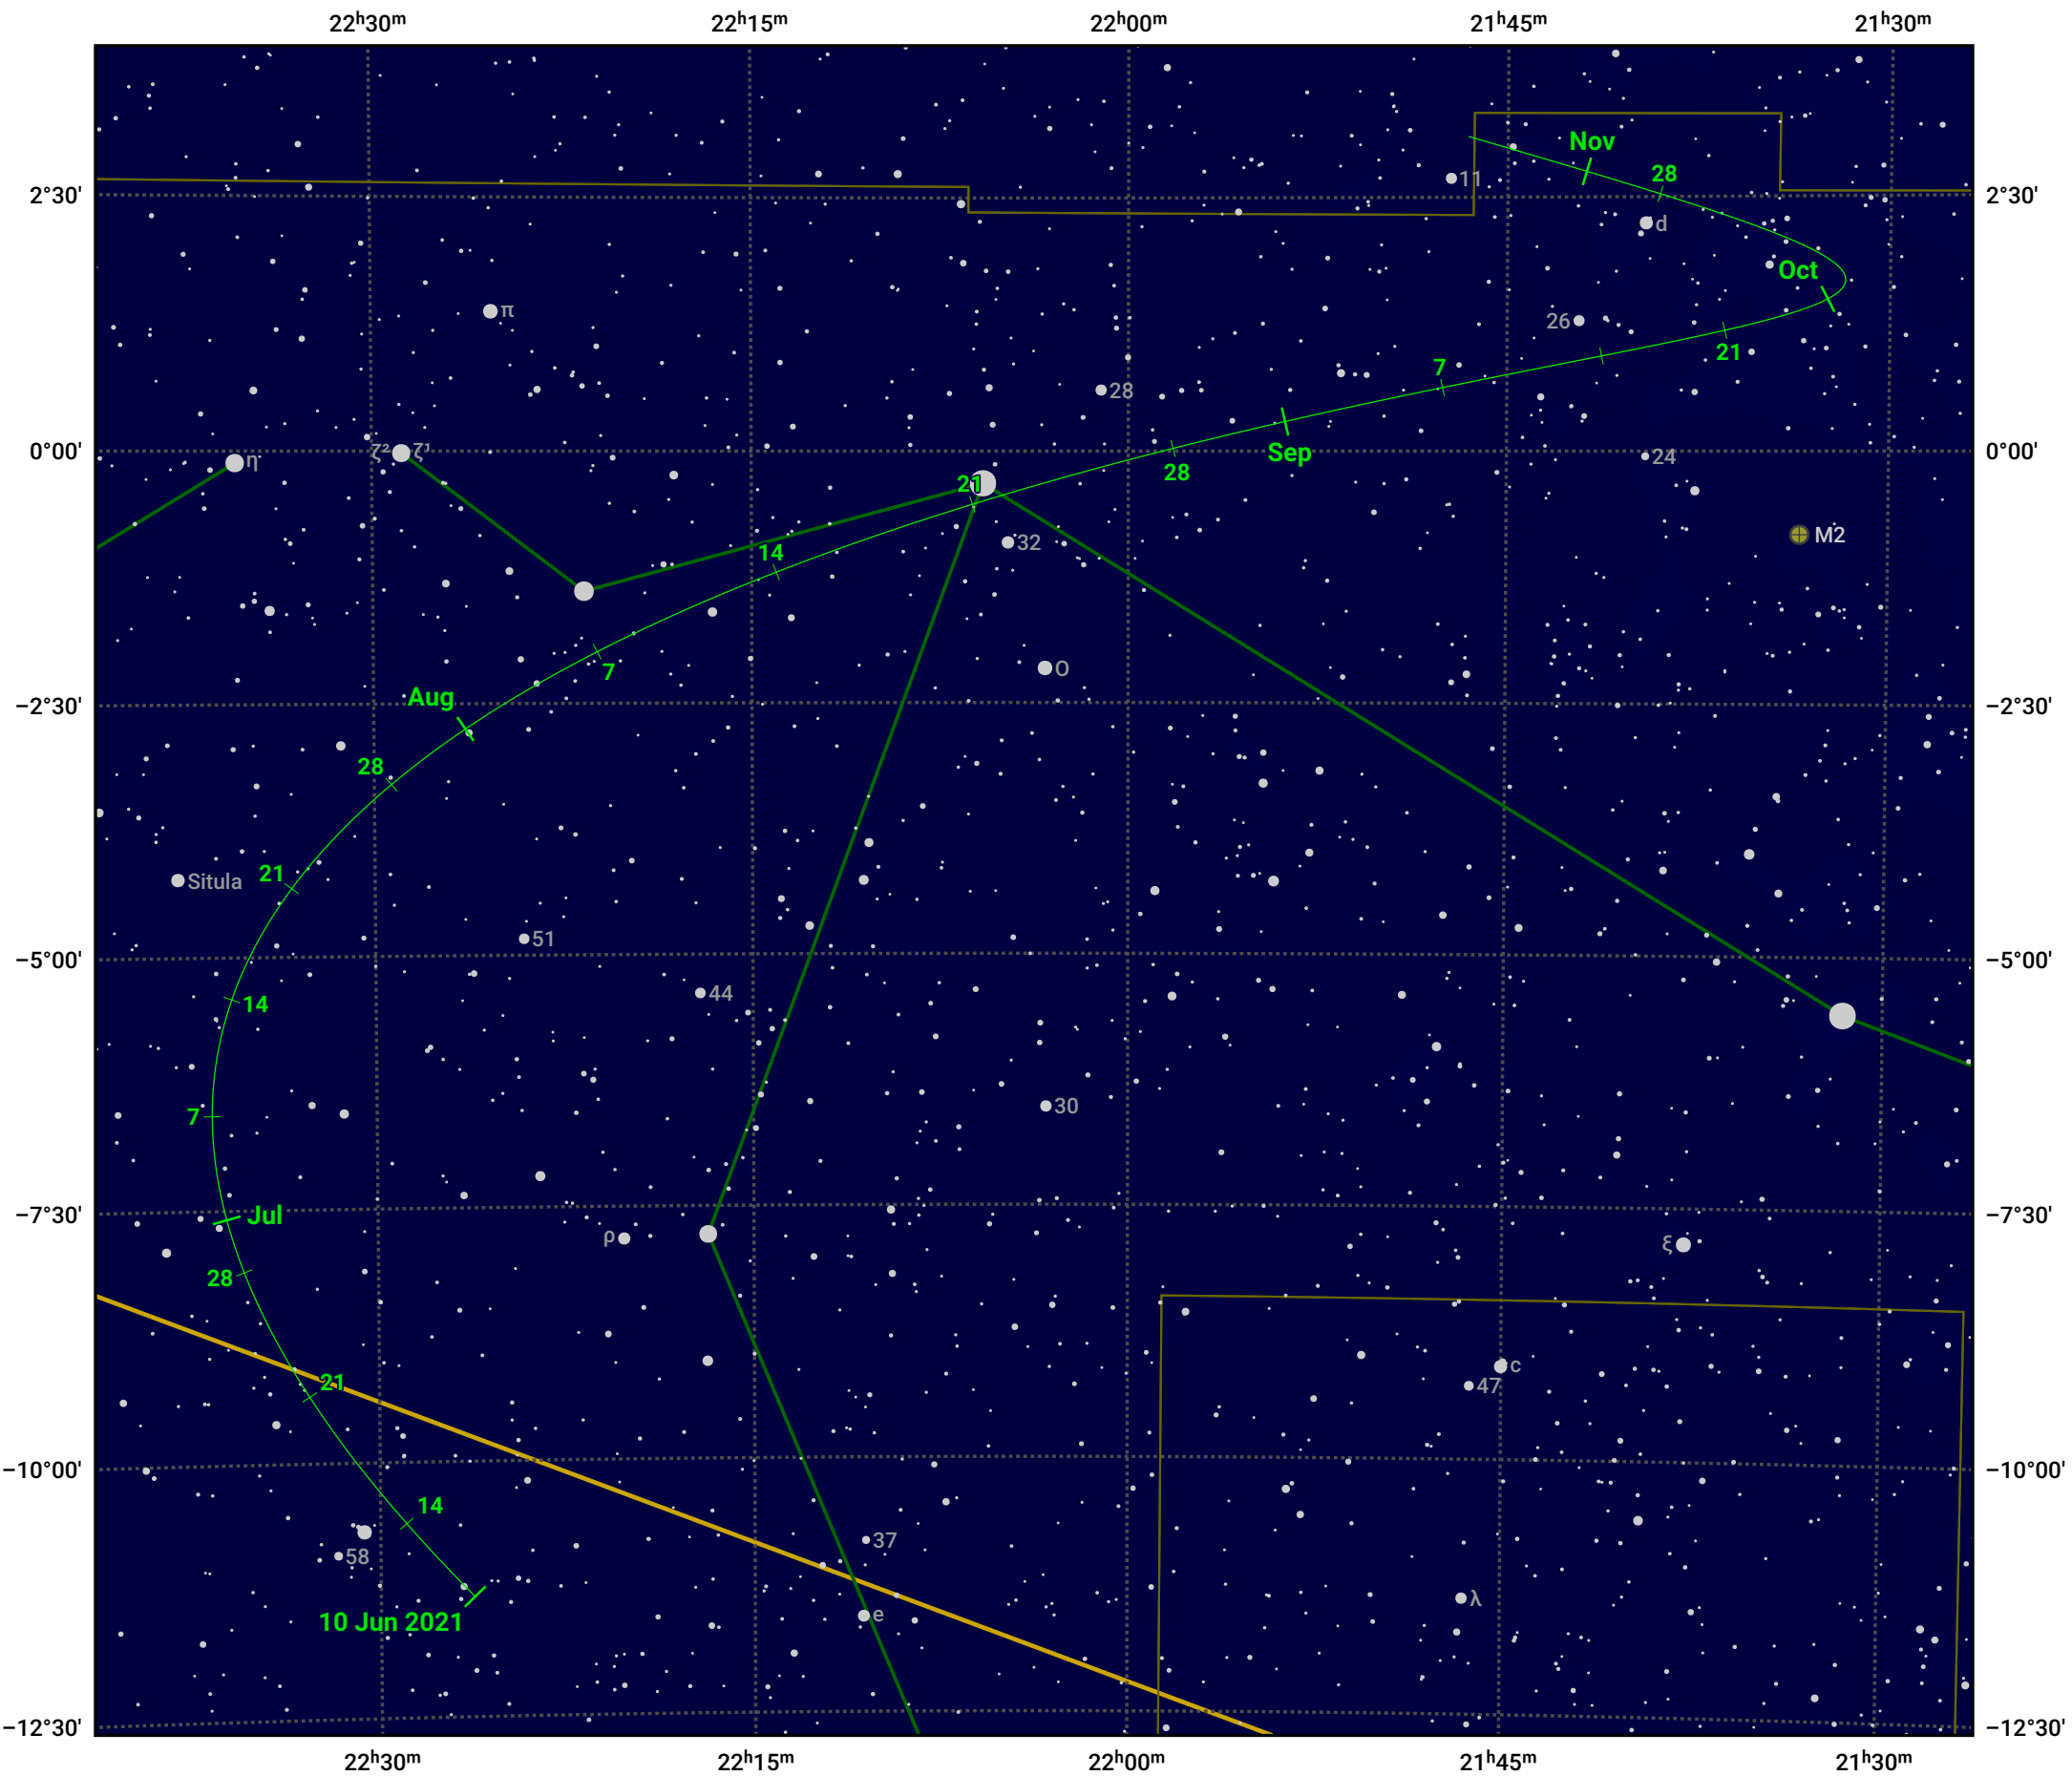

The path of Asteroid 89 Julia around opposition on 24 Aug 2021

© Dominic Ford 2011–2024. Date markers placed at midnight UTC. Downloaded from <https://in-the-sky.org>

Magnitude scale: 10.0 9.0 8.0 7.0 6.0 5.0 4.0 3.0 2.0

— Ecliptic Plane

Galaxy Bright nebula Open cluster Globular cluster

Date	Mag	Phase
2021 Jul 1	10.0	96%
2021 Jul 23	9.4	98%
2021 Aug 1	9.2	99%
2021 Sep 1	8.7	100%
2021 Oct 1	9.4	97%
2021 Nov 1	10.1	95%