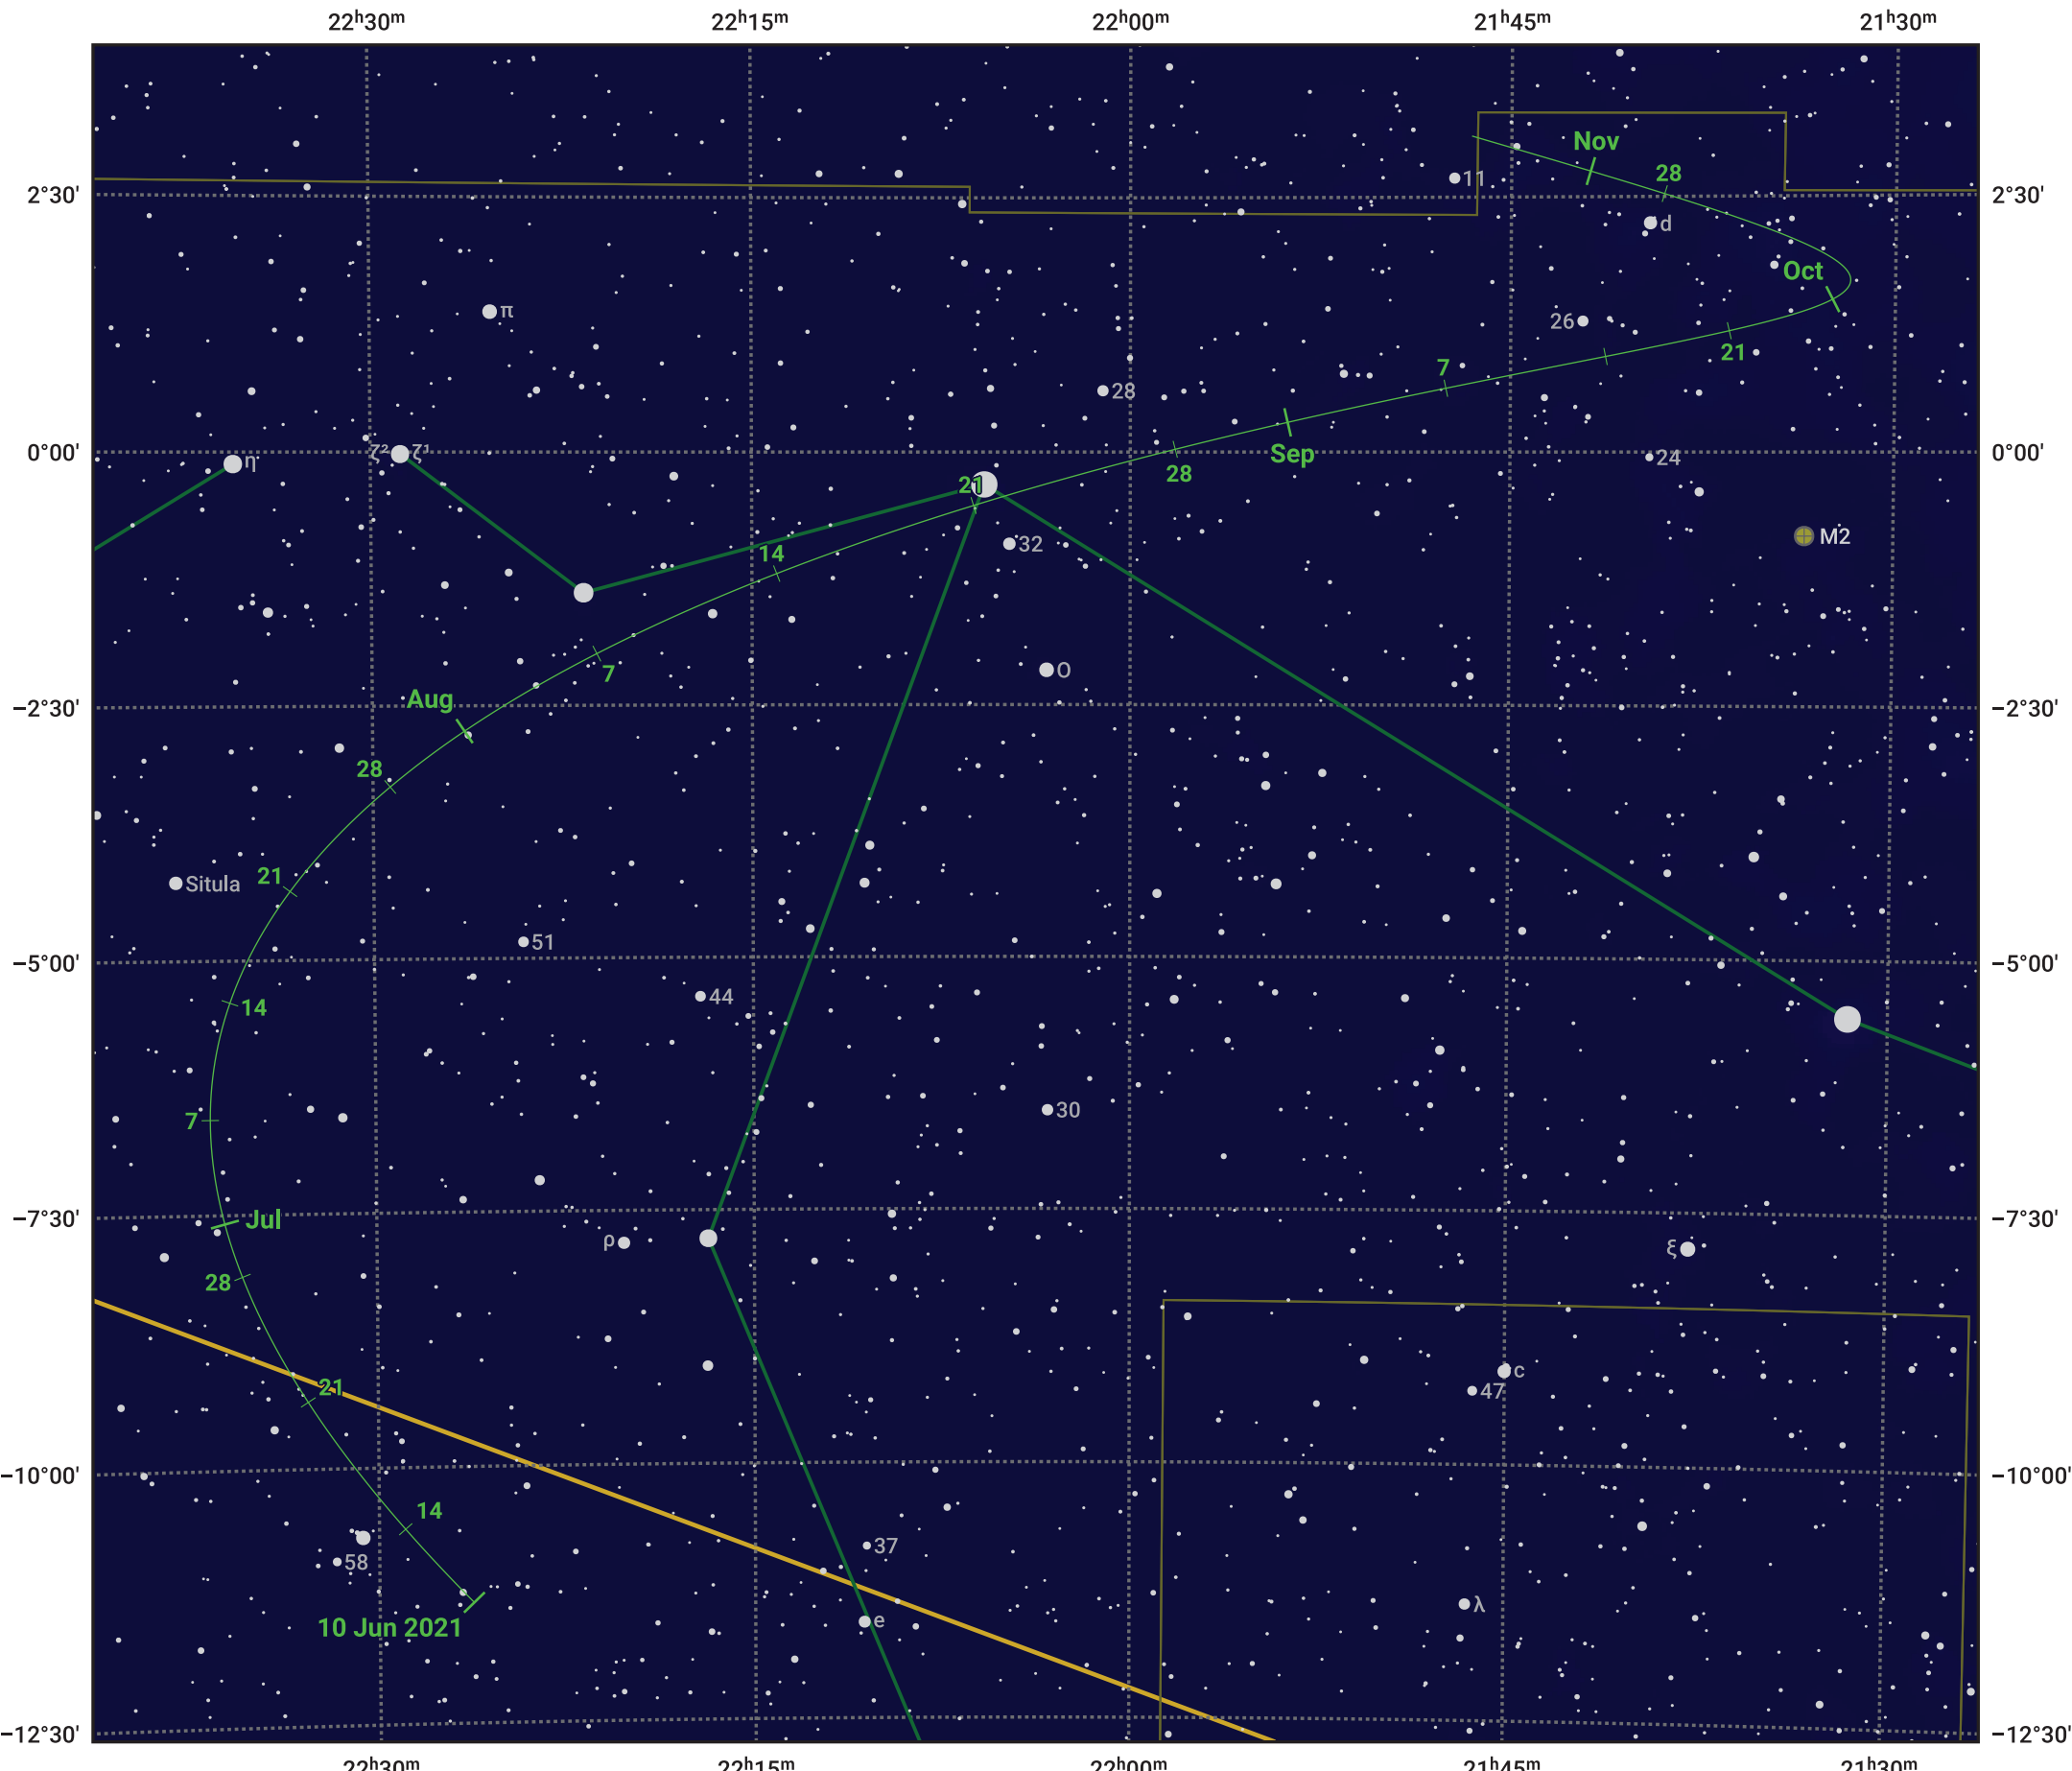

The path of Asteroid 89 Julia around opposition on 24 Aug 2021

© Dominic Ford 2011–2024. Date markers placed at midnight UTC. Downloaded from <https://in-the-sky.org>

Magnitude scale: 10.0 9.0 8.0 7.0 6.0 5.0 4.0 3.0 2.0

— Ecliptic Plane

Galaxy Bright nebula Open cluster Globular cluster

Date	Mag	Phase
2021 Jul 1	10.0	96%
2021 Jul 23	9.4	98%
2021 Aug 1	9.2	99%
2021 Sep 1	8.7	100%
2021 Oct 1	9.4	97%
2021 Nov 1	10.1	95%