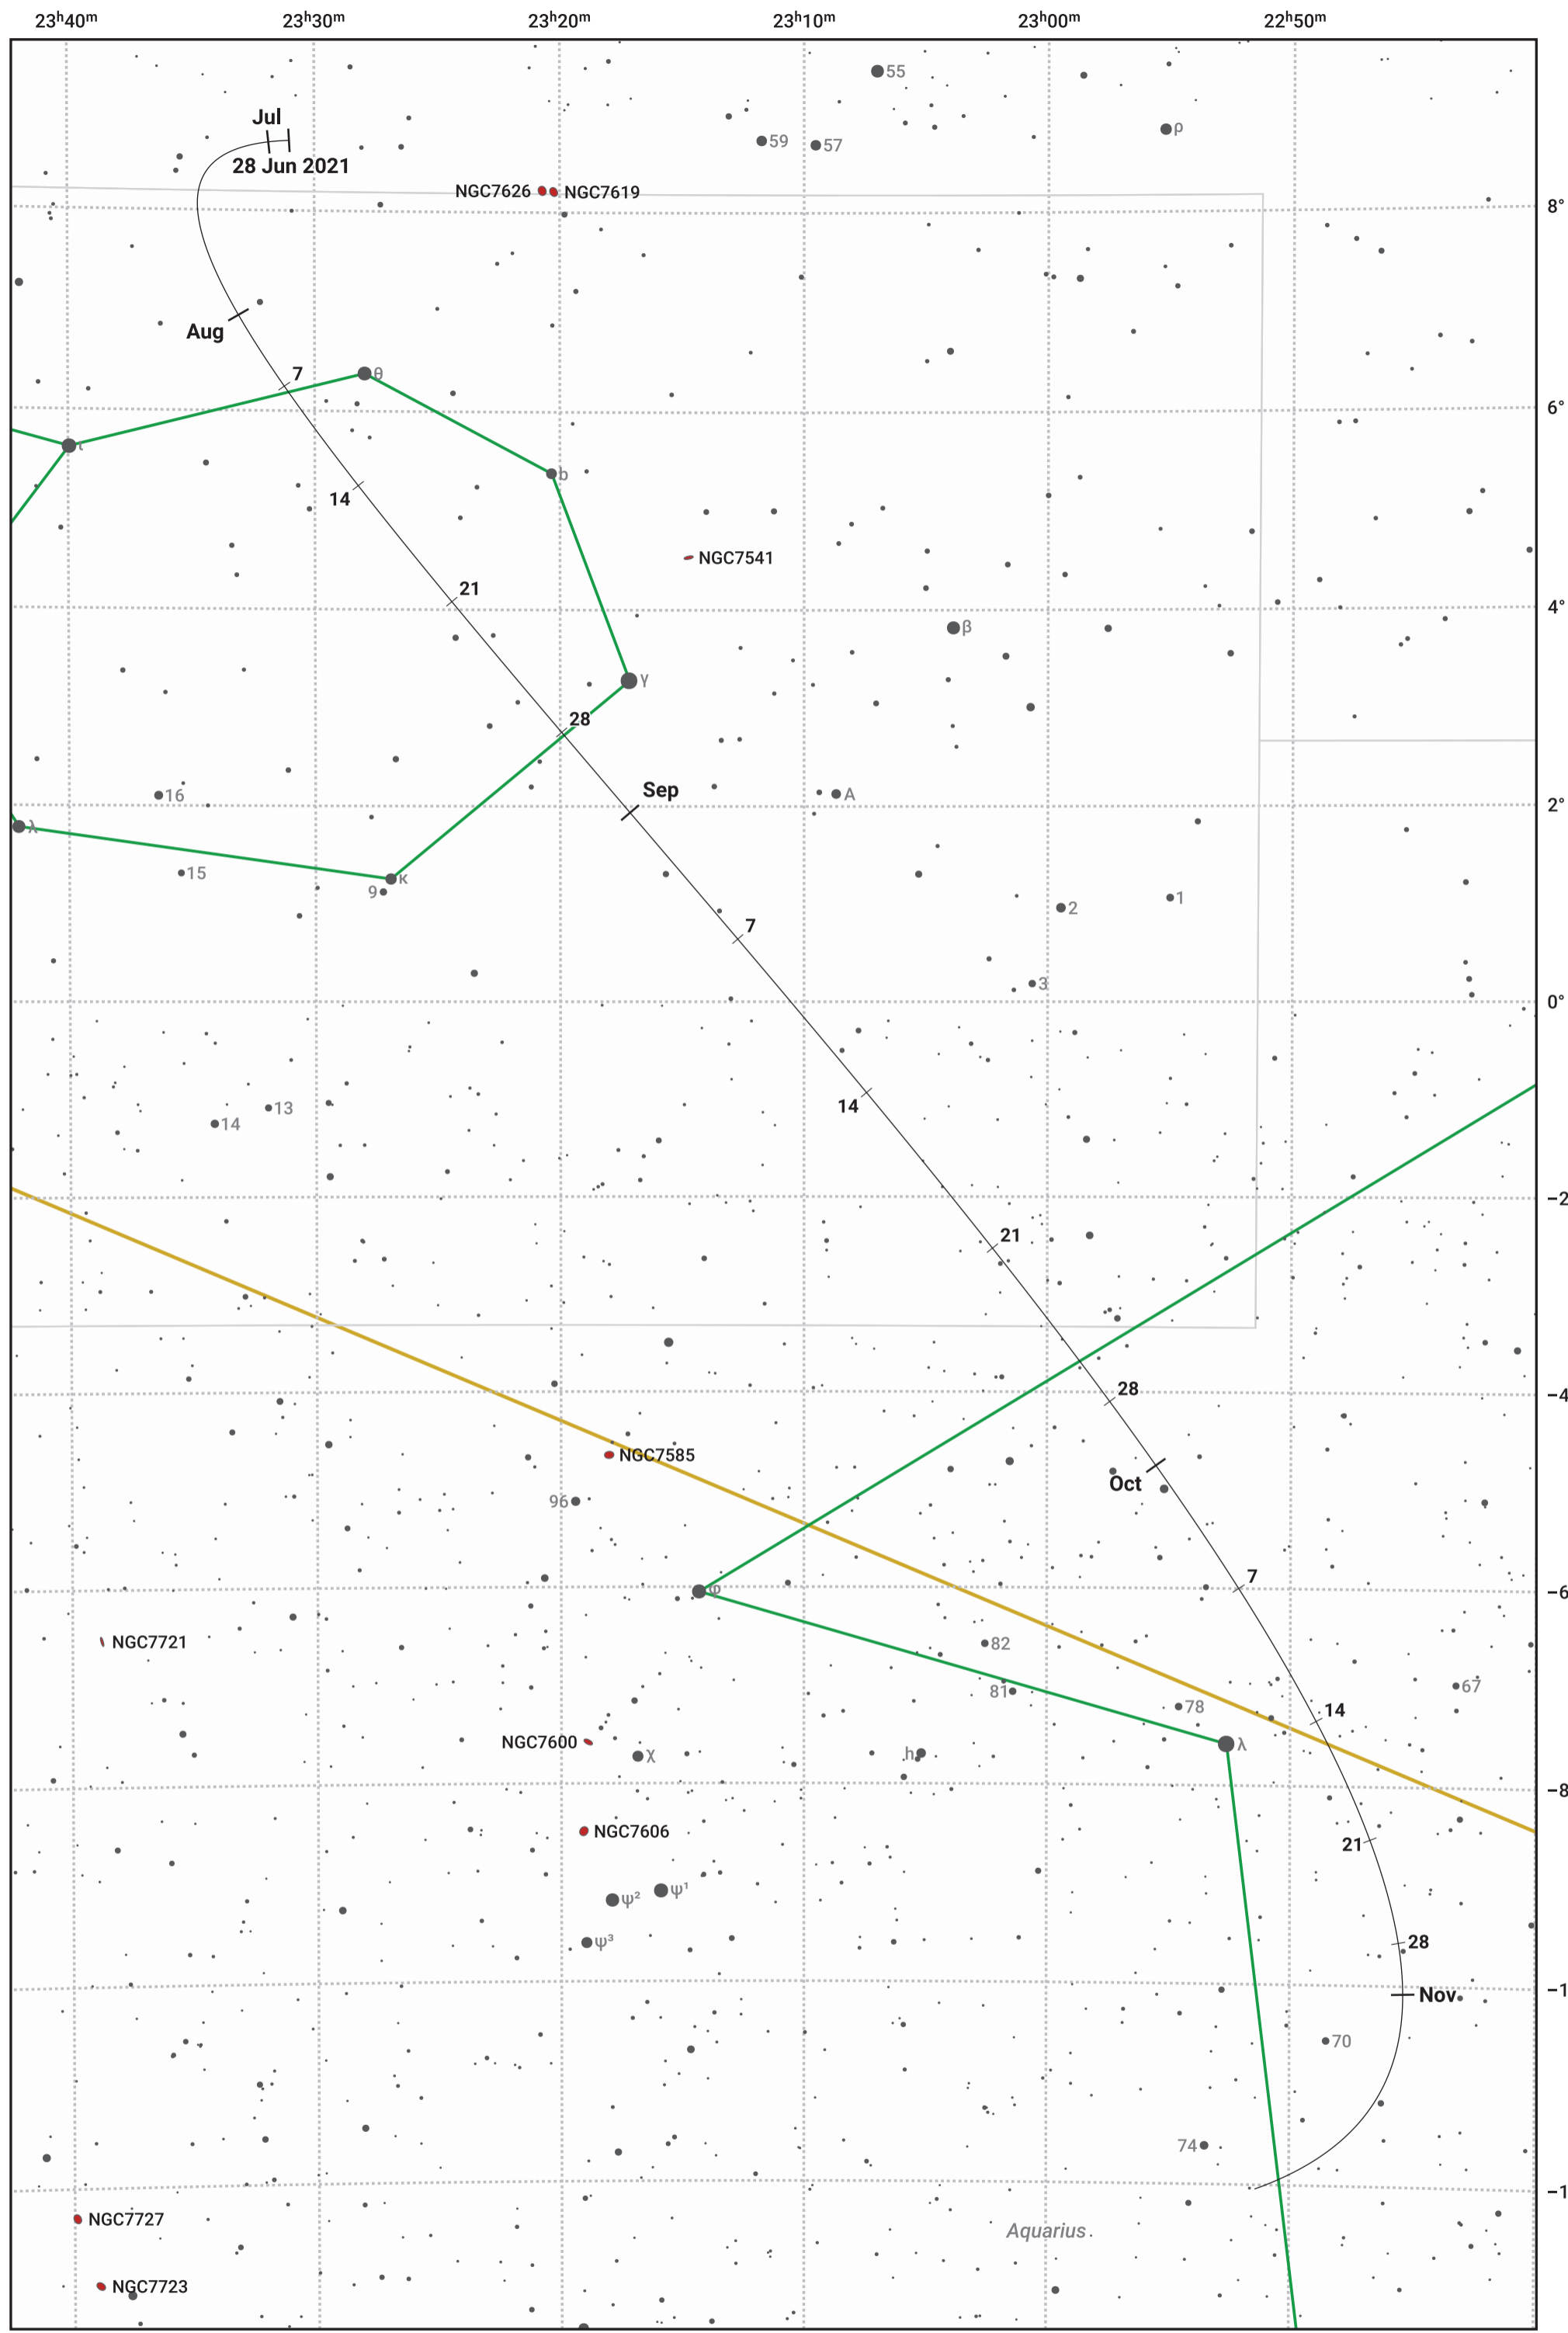

# The path of Asteroid 2 Pallas around opposition on 11 Sep 2021

Magnitude scale: 10.0 9.0 8.0 7.0 6.0 5.0 4.0 3.0

- Ecliptic Plane
- Galaxy
- Bright nebula
- Open cluster
- ⊕ Globular cluster

Date	Mag
2021 Jul 1	9.9
2021 Aug 1	9.4
2021 Aug 22	8.9
2021 Sep 1	8.7
2021 Oct 1	8.8
2021 Nov 1	9.4