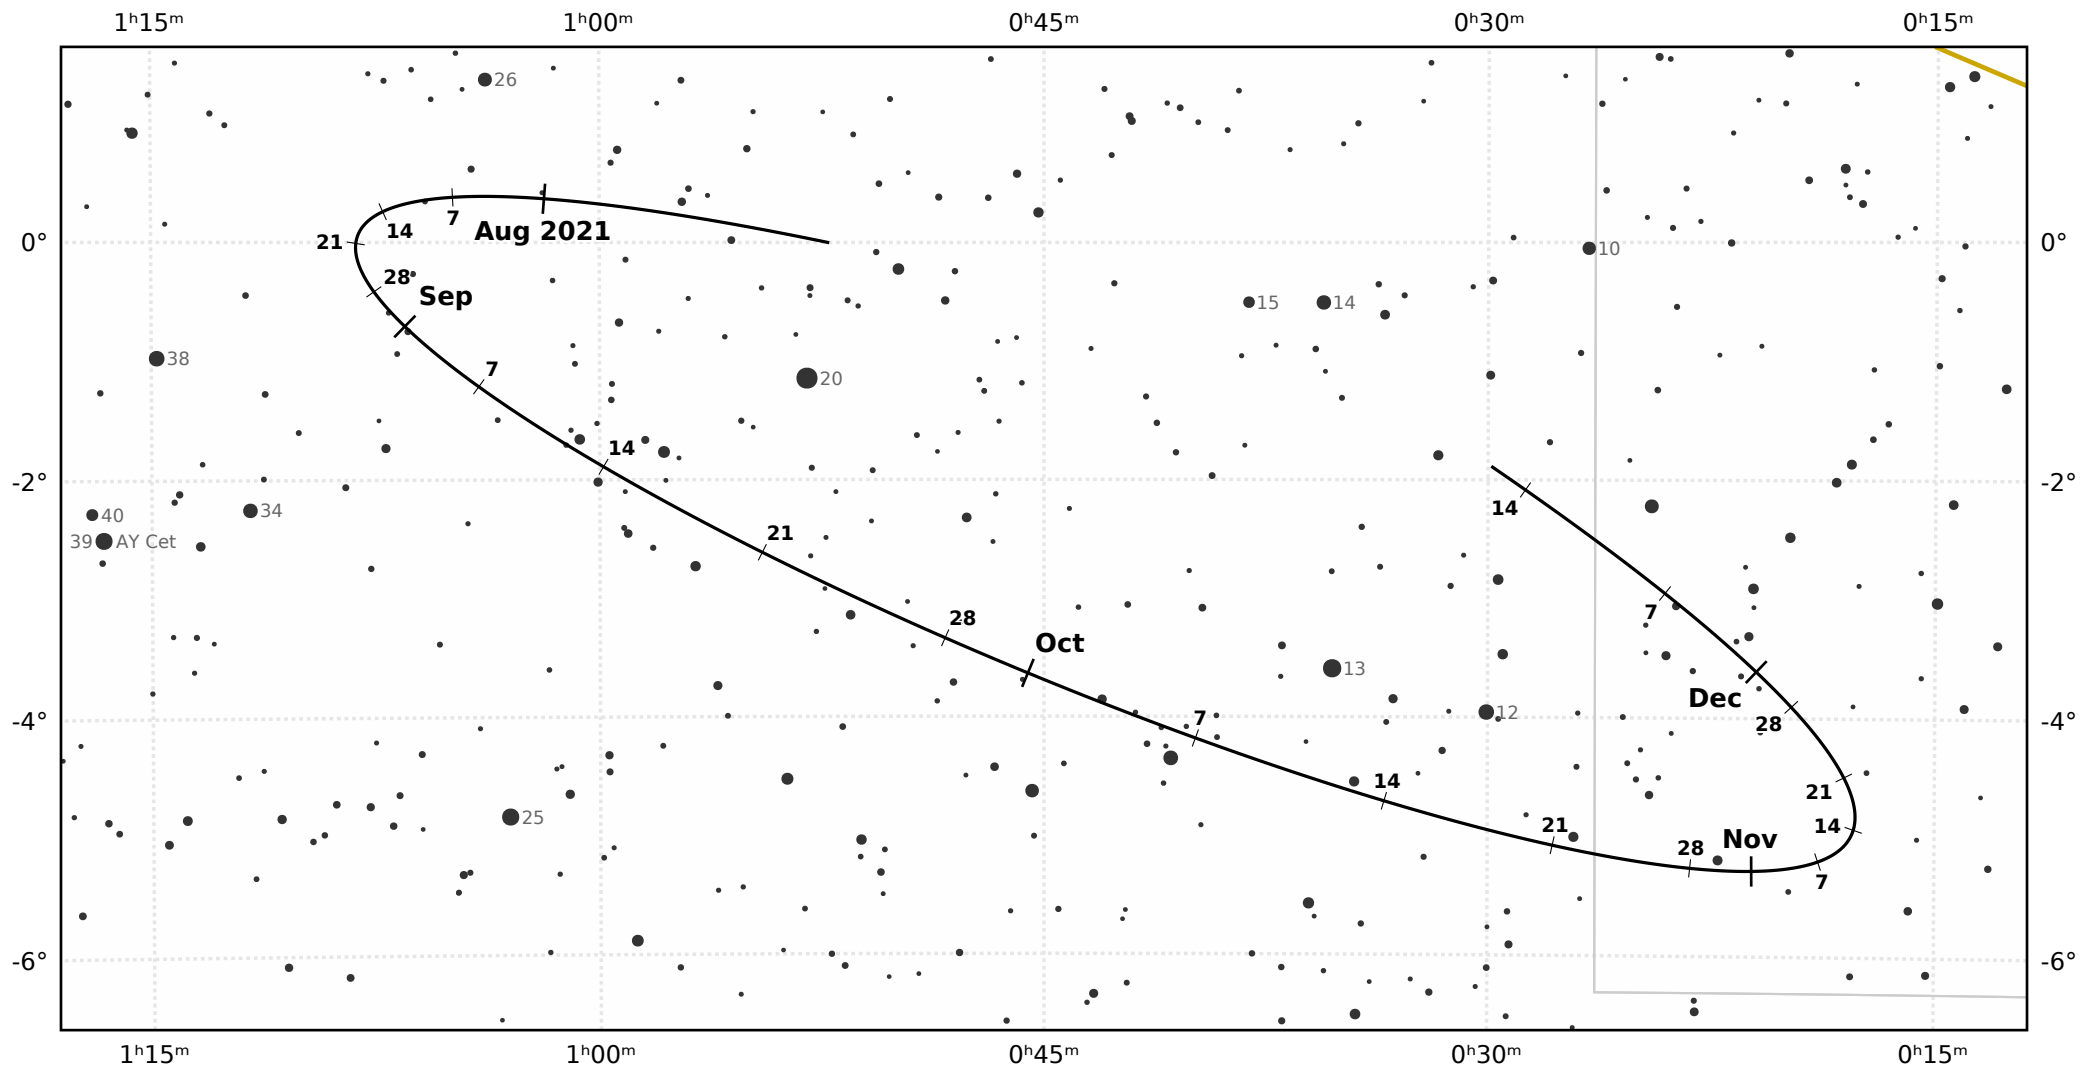

The path of Asteroid 40 Harmonia around opposition on 2 Oct 2021

© Dominic Ford 2011-2021. Downloaded from <https://in-the-sky.org>

Magnitude scale: 9.5 9.0 8.5 8.0 7.5 7.0 6.5 6.0 5.5 5.0 4.5

— Ecliptic Plane