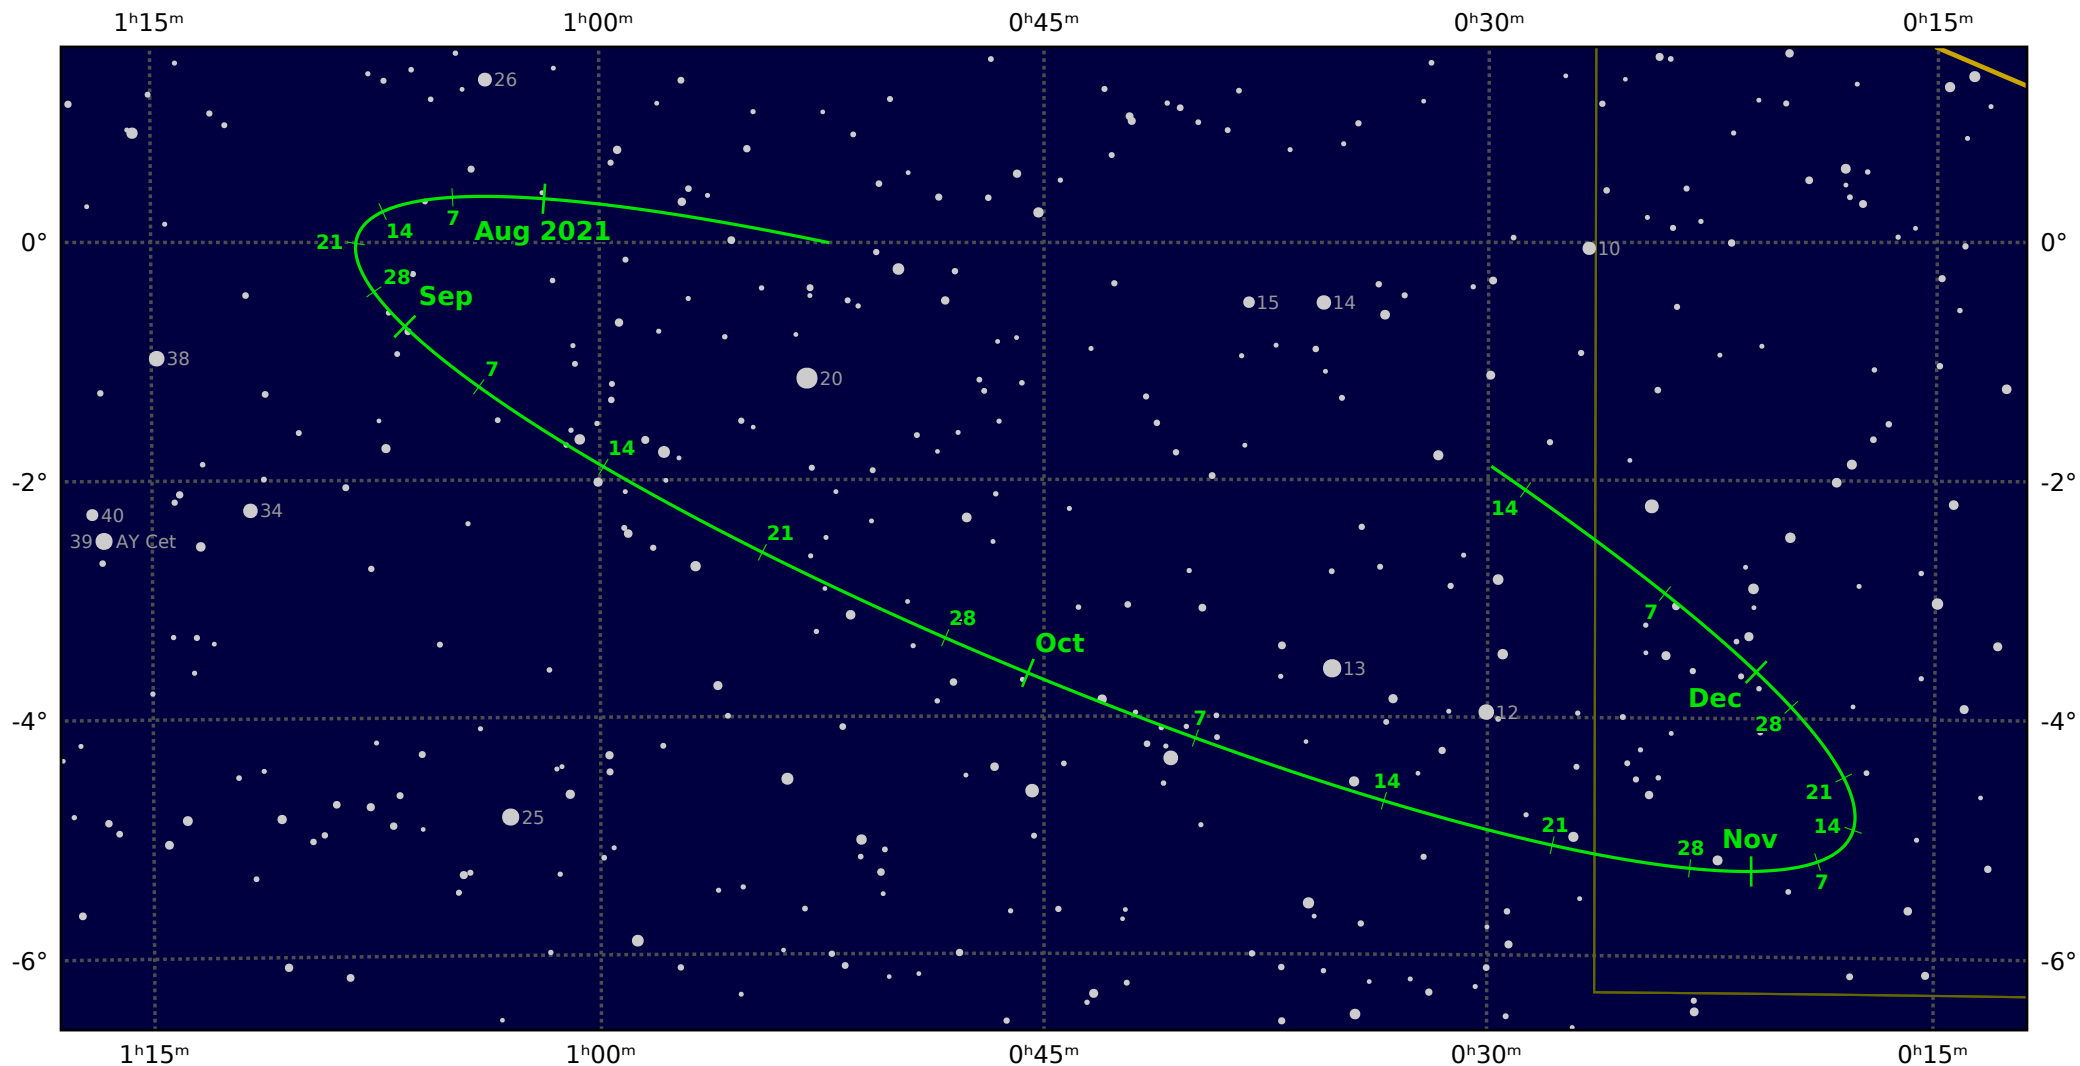

# The path of Asteroid 40 Harmonia around opposition on 2 Oct 2021

© Dominic Ford 2011-2021. Downloaded from <https://in-the-sky.org>

Magnitude scale: ● 9.5 ● 9.0 ● 8.5 ● 8.0 ● 7.5 ● 7.0 ● 6.5 ● 6.0 ● 5.5 ● 5.0 ● 4.5

— Ecliptic Plane