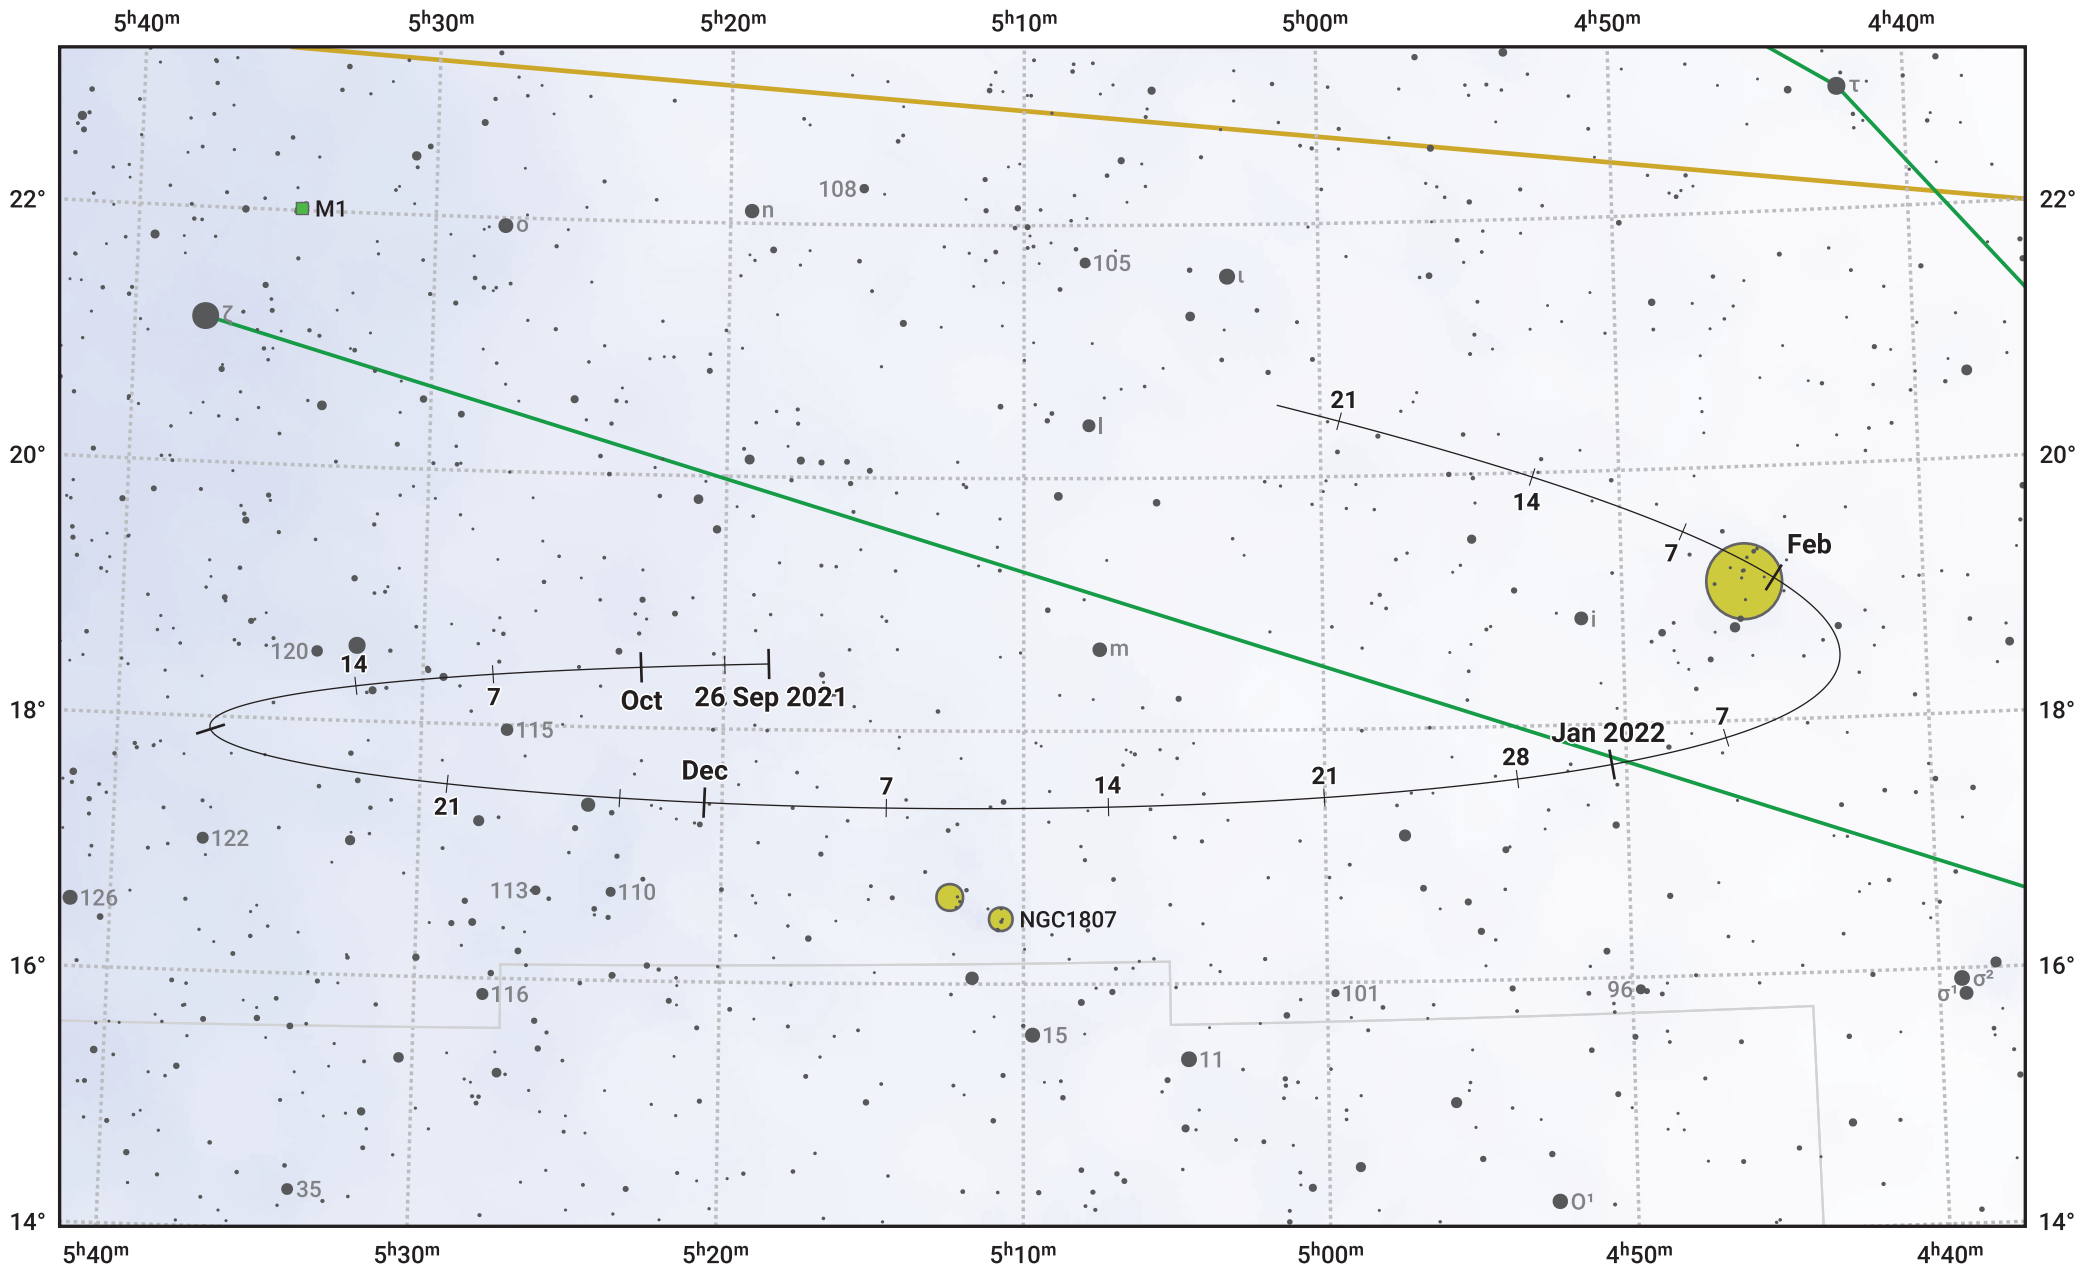

The path of Asteroid 44 Nysa around opposition on 10 Dec 2021

© Dominic Ford 2011–2024. Date markers placed at midnight UTC. Downloaded from <https://in-the-sky.org>

Magnitude scale: \bullet 10.0 \bullet 9.0 \bullet 8.0 \bullet 7.0 \bullet 6.0 \bullet 5.0 \bullet 4.0 \bullet 3.0

— Ecliptic Plane

Galaxy Bright nebula Open cluster Globular cluster

Date	Mag	Phase
2021 Oct 1	10.8	95%
2021 Nov 1	10.1	97%
2021 Nov 8	9.9	98%
2021 Dec 1	9.2	100%
2022 Jan 1	9.4	99%
2022 Feb 1	10.2	96%