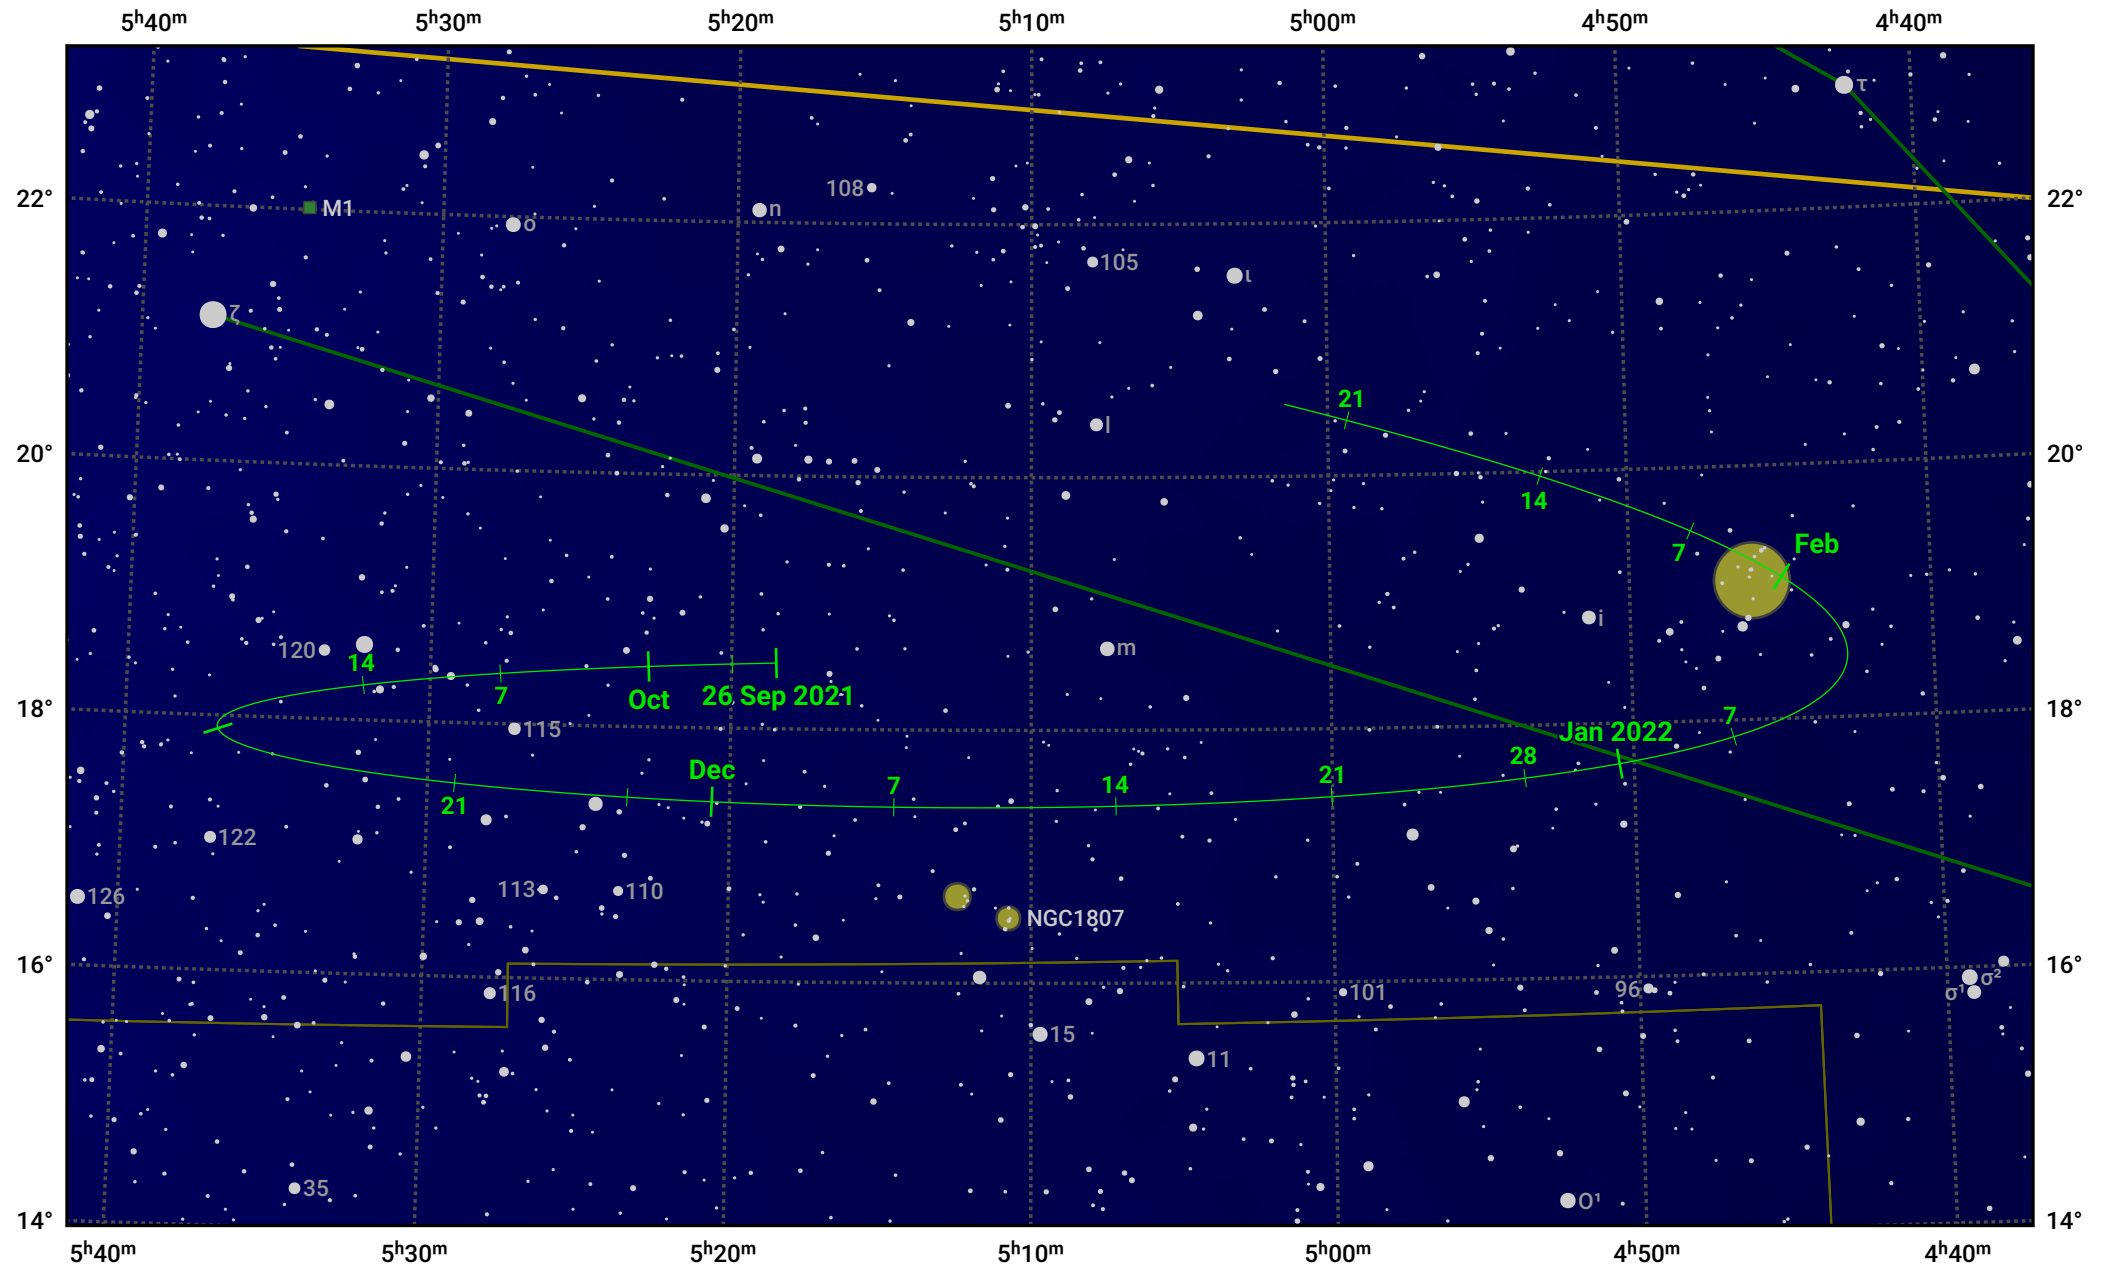

# The path of Asteroid 44 Nysa around opposition on 10 Dec 2021

© Dominic Ford 2011–2024. Date markers placed at midnight UTC. Downloaded from <https://in-the-sky.org>

Magnitude scale: 10.0 9.0 8.0 7.0 6.0 5.0 4.0 3.0

— Ecliptic Plane

- Galaxy
- Bright nebula
- Open cluster
- Globular cluster

Date	Mag	Phase
2021 Oct 1	10.8	95%
2021 Nov 1	10.1	97%
2021 Nov 8	9.9	98%
2021 Dec 1	9.2	100%
2022 Jan 1	9.4	99%
2022 Feb 1	10.2	96%