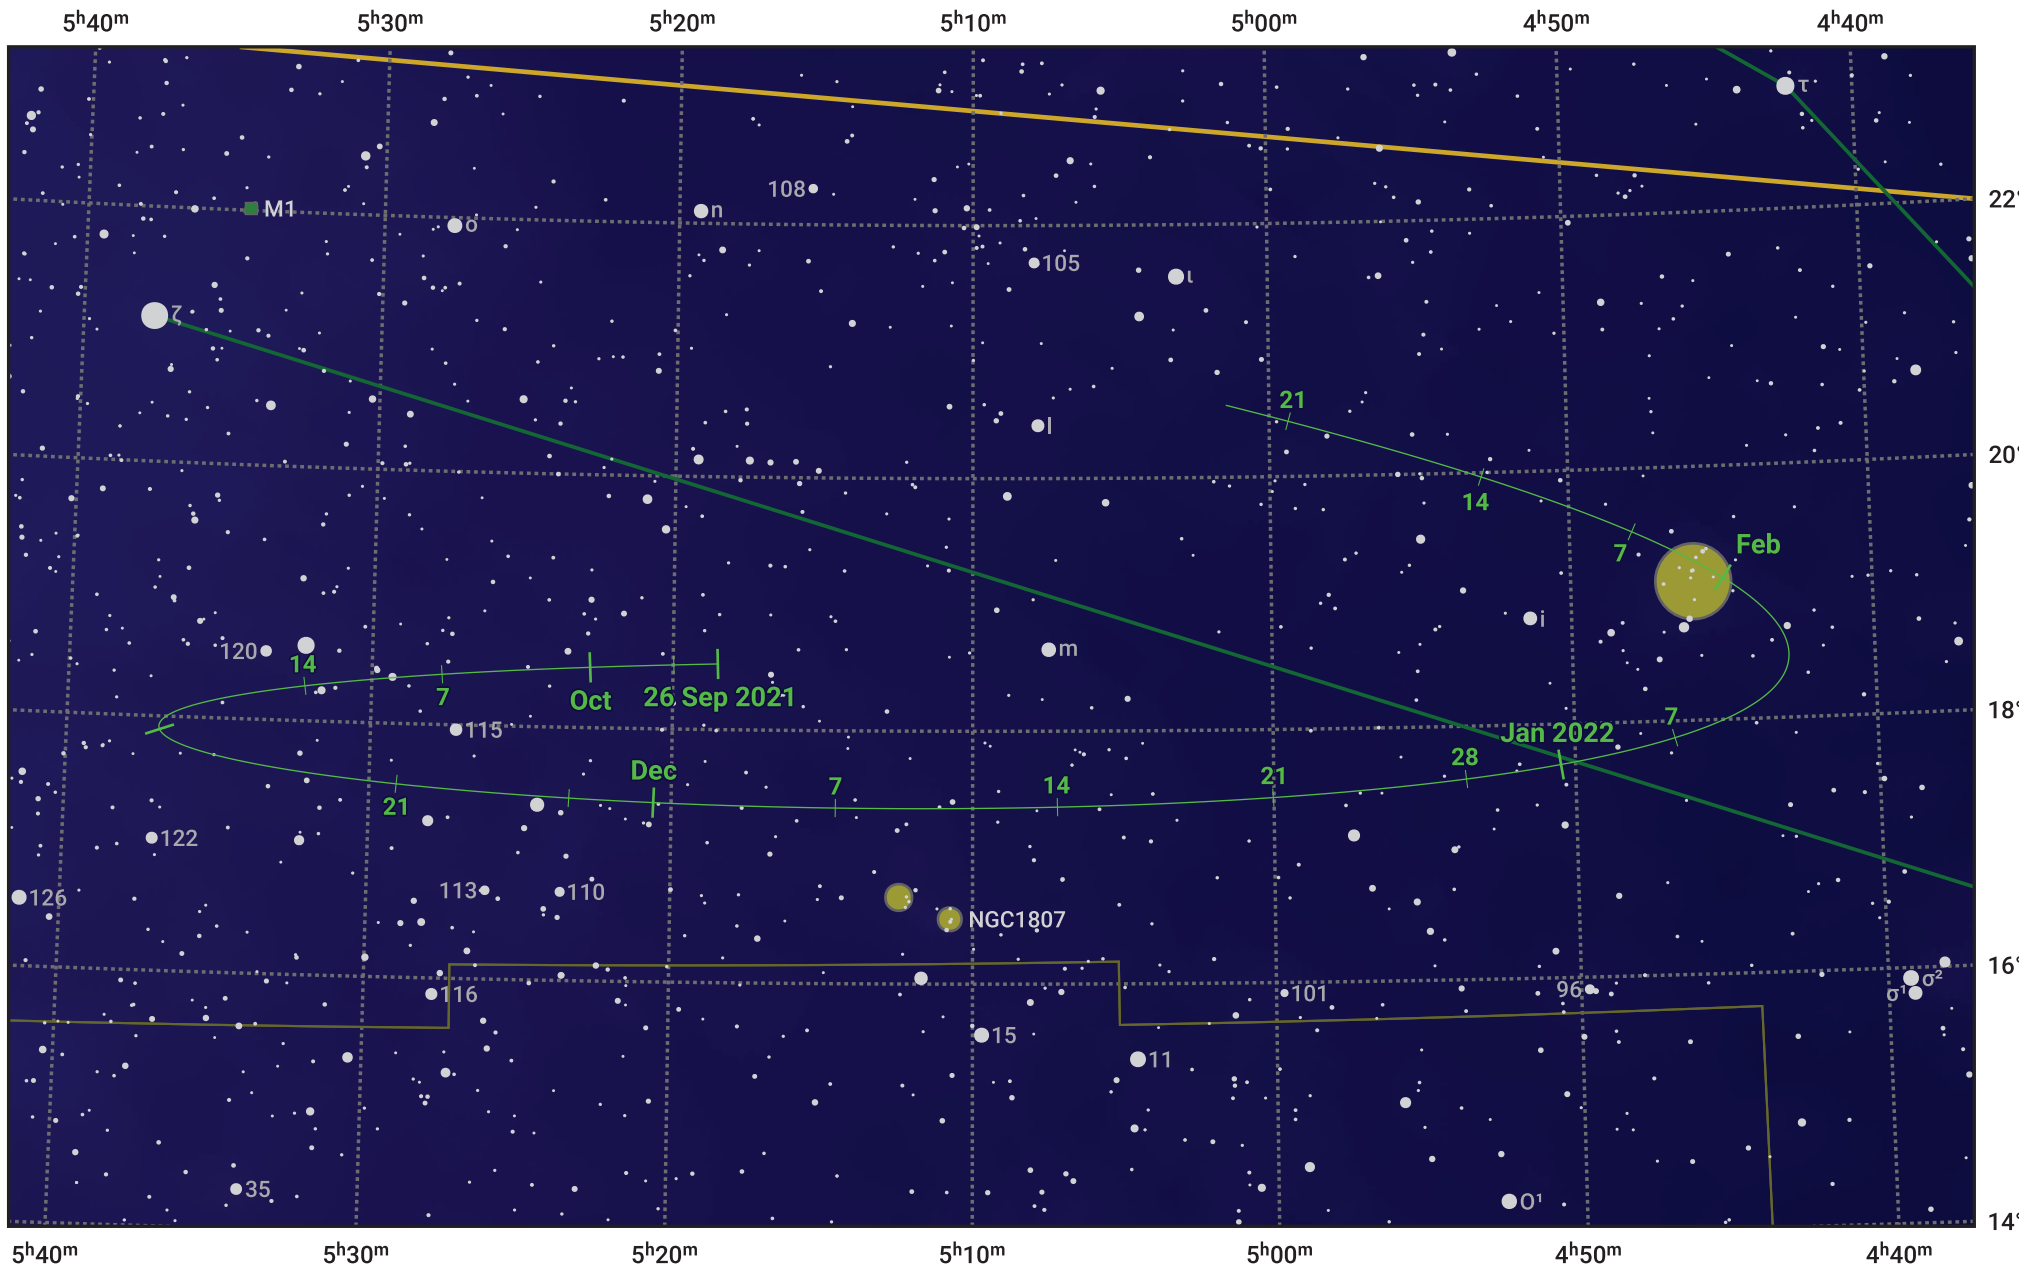

# The path of Asteroid 44 Nysa around opposition on 10 Dec 2021

© Dominic Ford 2011–2024. Date markers placed at midnight UTC. Downloaded from <https://in-the-sky.org>

Magnitude scale: • 10.0 • 9.0 • 8.0 • 7.0 • 6.0 • 5.0 • 4.0 • 3.0

— Ecliptic Plane

- Galaxy
- Bright nebula
- Open cluster
- Globular cluster

Date	Mag	Phase
2021 Oct 1	10.8	95%
2021 Nov 1	10.1	97%
2021 Nov 8	9.9	98%
2021 Dec 1	9.2	100%
2022 Jan 1	9.4	99%
2022 Feb 1	10.2	96%