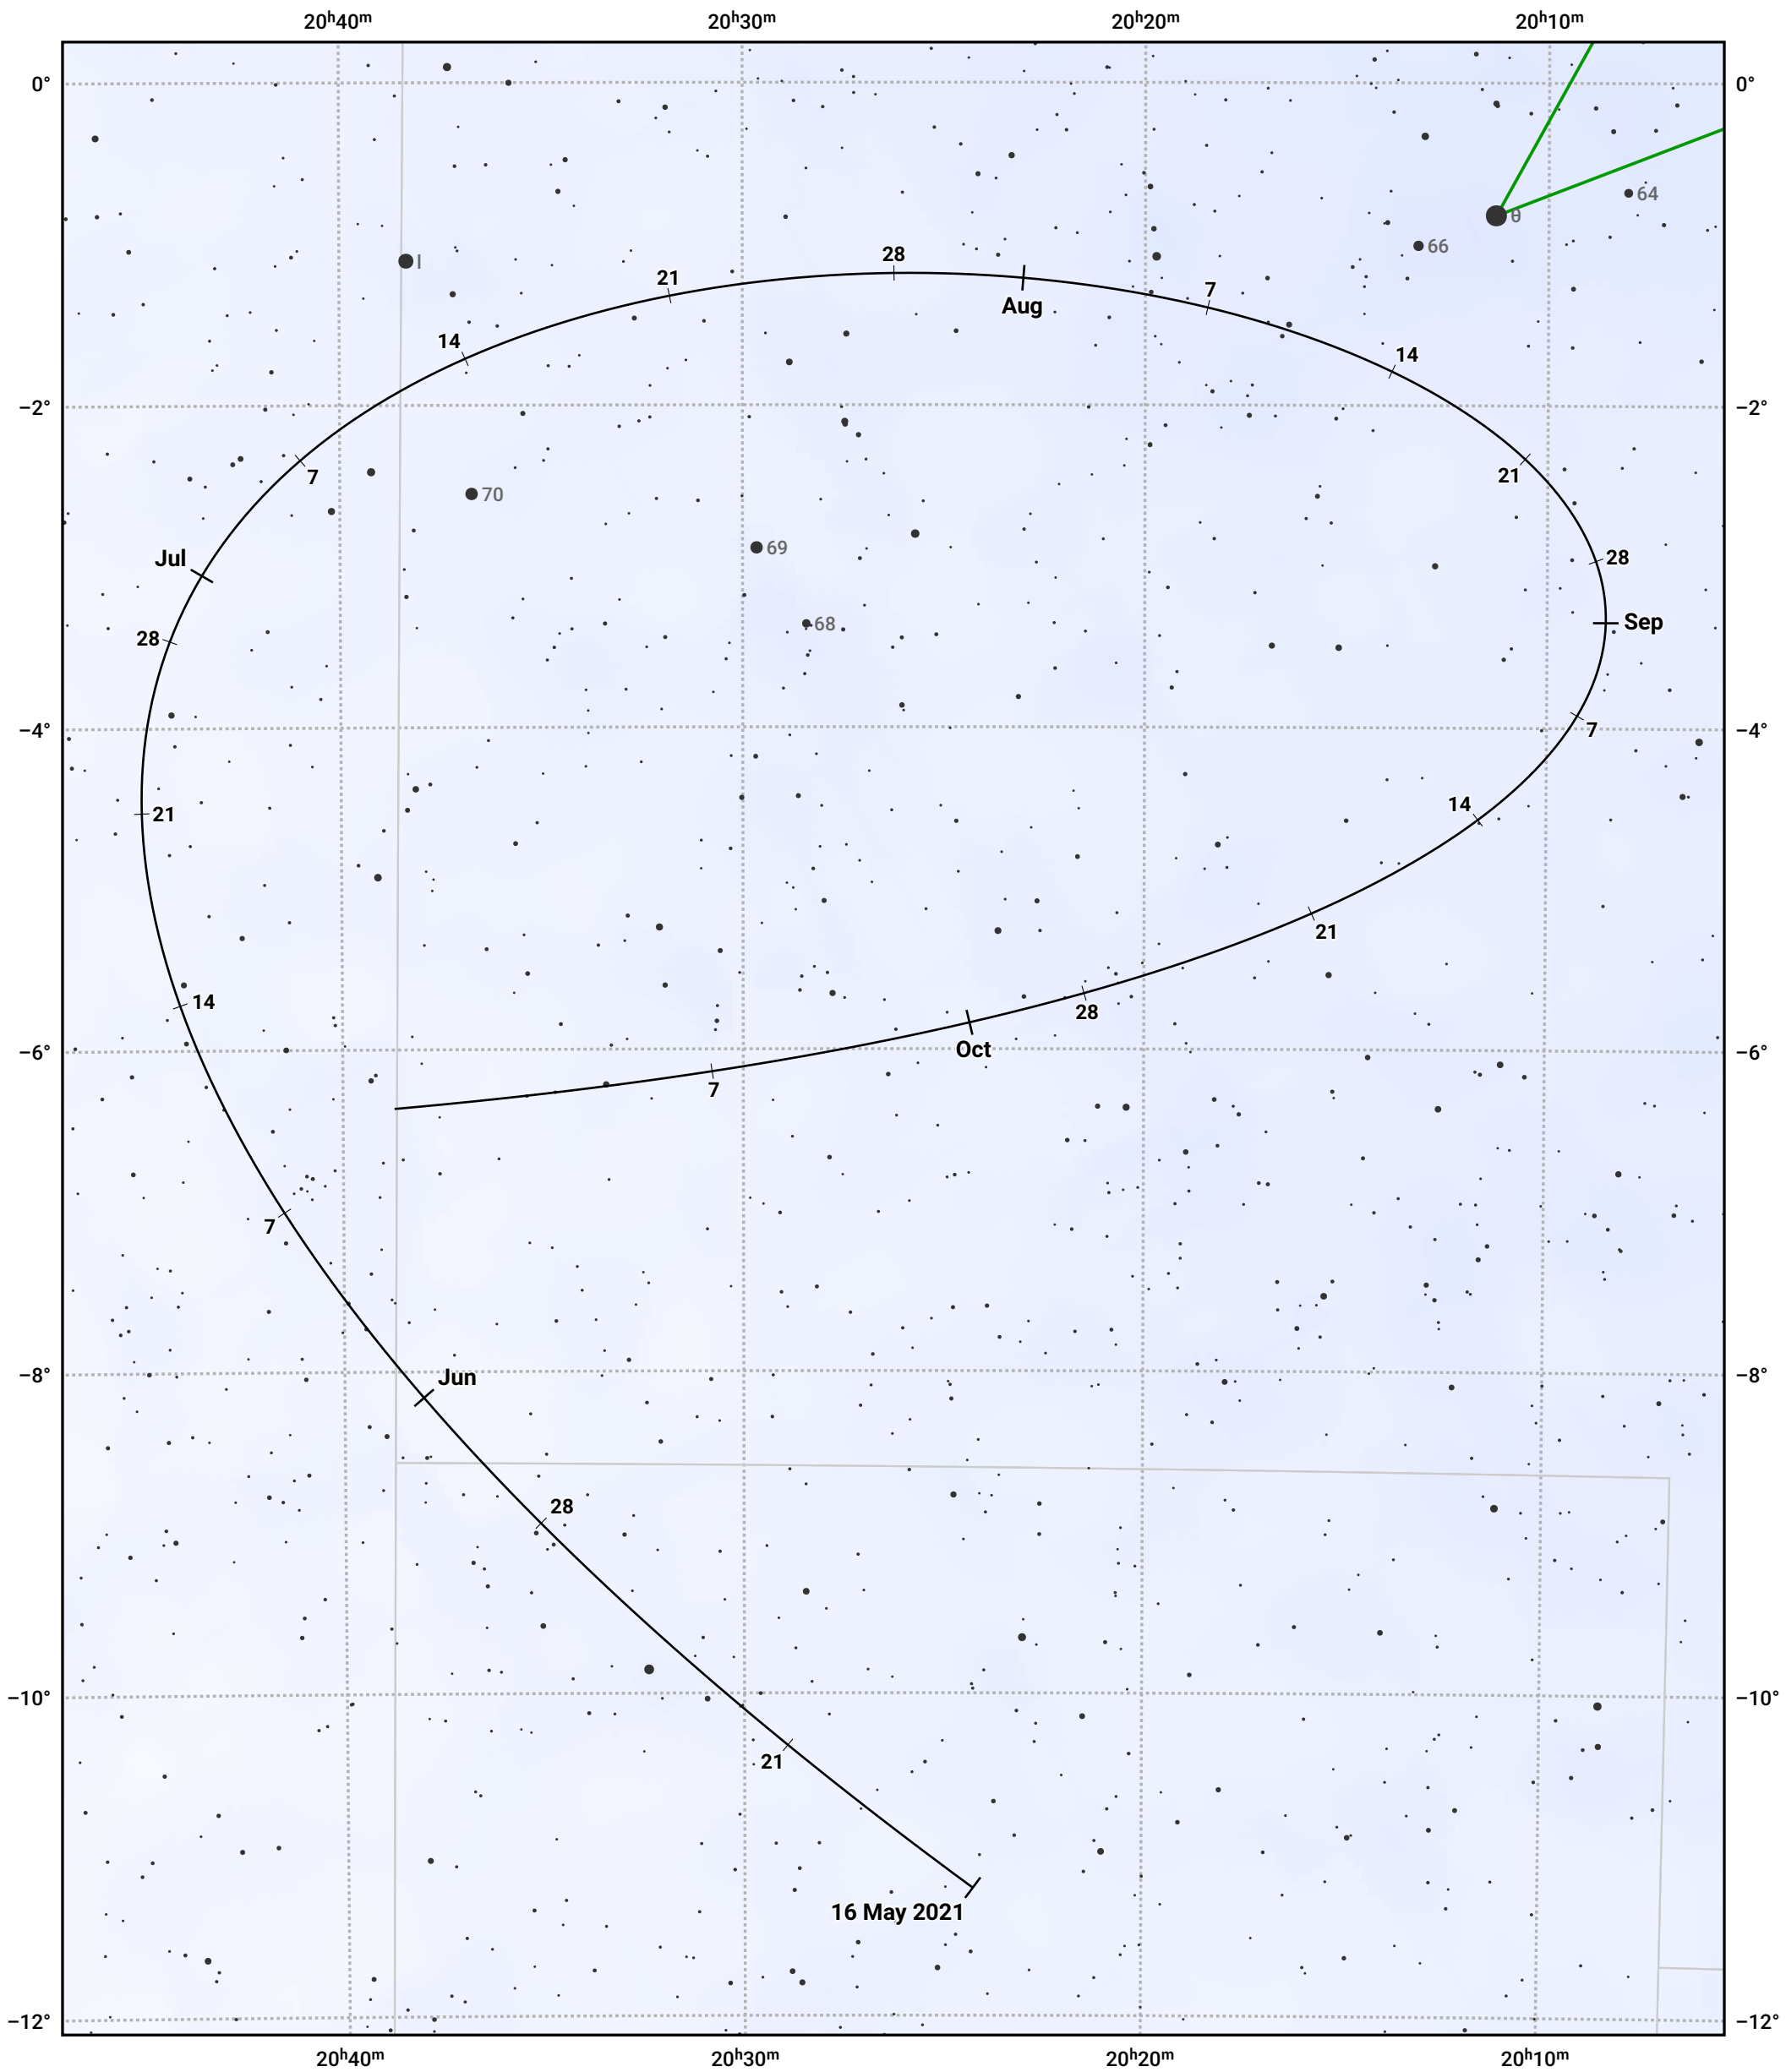

The path of Asteroid 12 Victoria around opposition on 30 Jul 2021

© Dominic Ford 2011–2024. Date markers placed at midnight UTC. Downloaded from <https://in-the-sky.org>

Magnitude scale: 10.0 9.0 8.0 7.0 6.0 5.0 4.0 3.0

— Ecliptic Plane

Galaxy Bright nebula Open cluster Globular cluster

Date	Mag	Phase
2021 Jun 1	10.1	94%
2021 Jun 27	9.5	97%
2021 Jul 1	9.4	97%
2021 Aug 1	8.8	99%
2021 Sep 1	9.5	97%
2021 Oct 1	10.3	94%
2021 Oct 10	10.5	94%