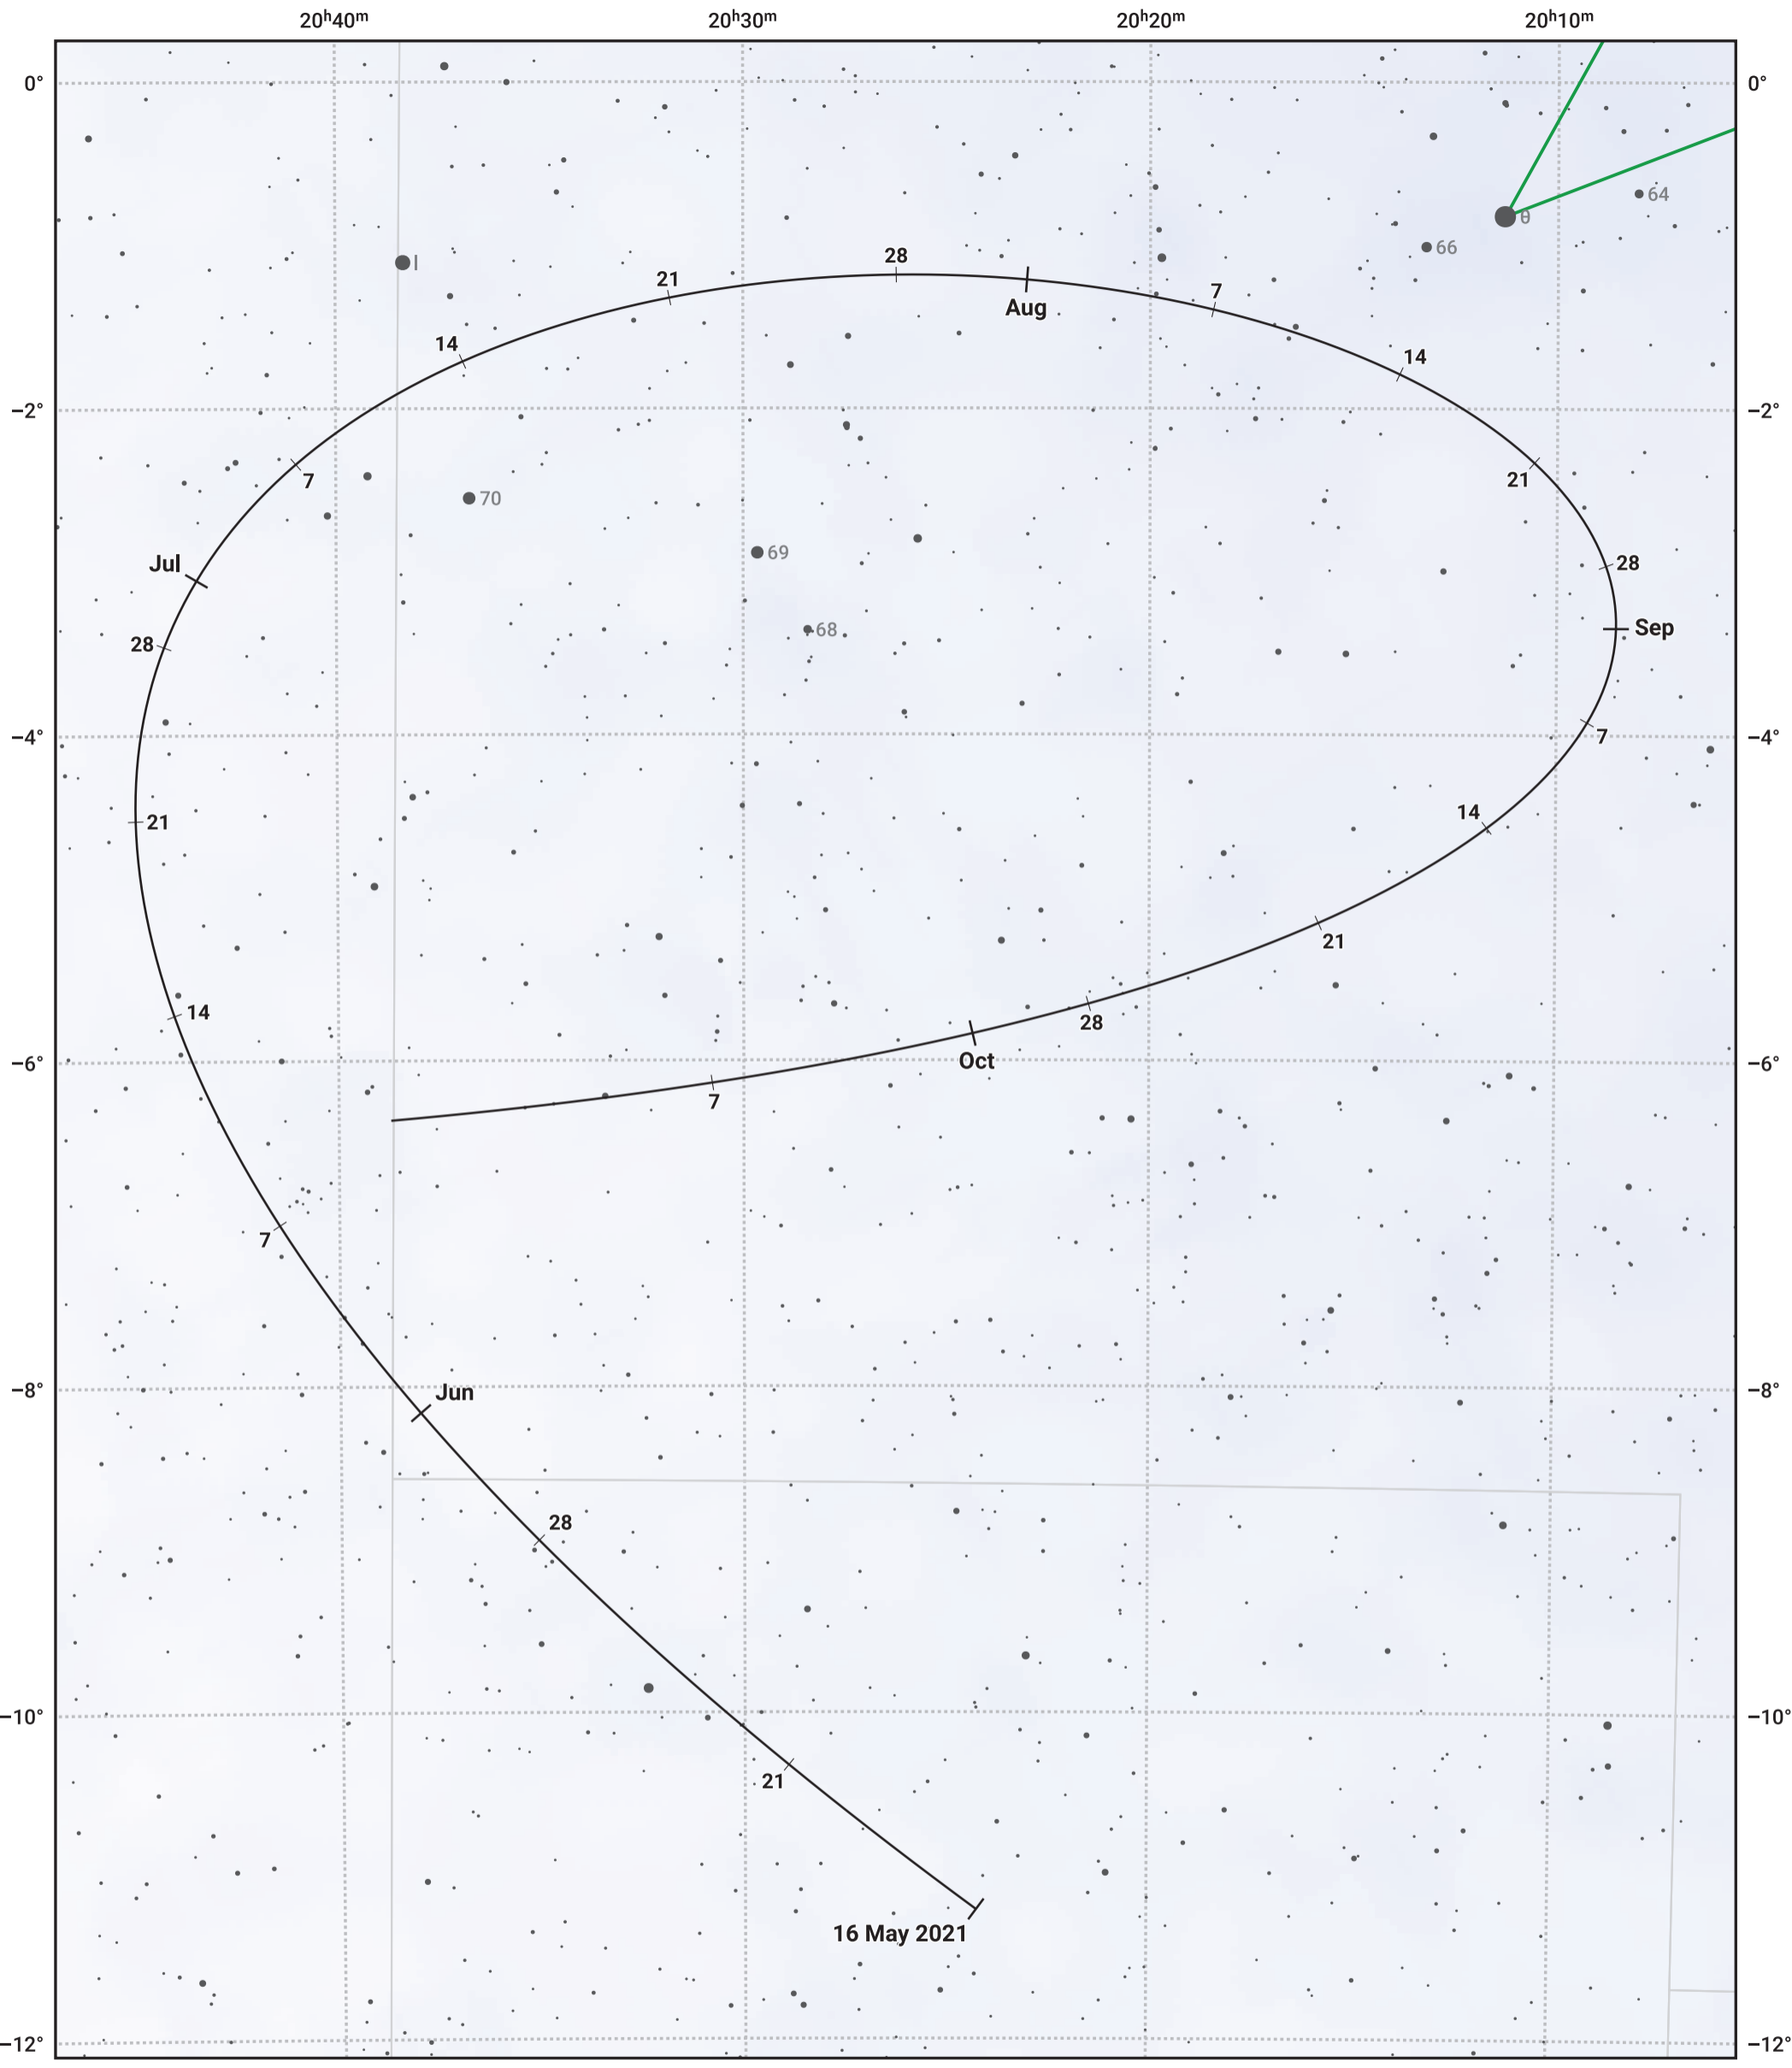

The path of Asteroid 12 Victoria around opposition on 30 Jul 2021

© Dominic Ford 2011–2024. Date markers placed at midnight UTC. Downloaded from <https://in-the-sky.org>

Magnitude scale: 10.0 9.0 8.0 7.0 6.0 5.0 4.0 3.0

— Ecliptic Plane

Galaxy Bright nebula Open cluster Globular cluster

Date	Mag	Phase
2021 Jun 1	10.1	94%
2021 Jun 27	9.5	97%
2021 Jul 1	9.4	97%
2021 Aug 1	8.8	99%
2021 Sep 1	9.5	97%
2021 Oct 1	10.3	94%
2021 Oct 10	10.5	94%