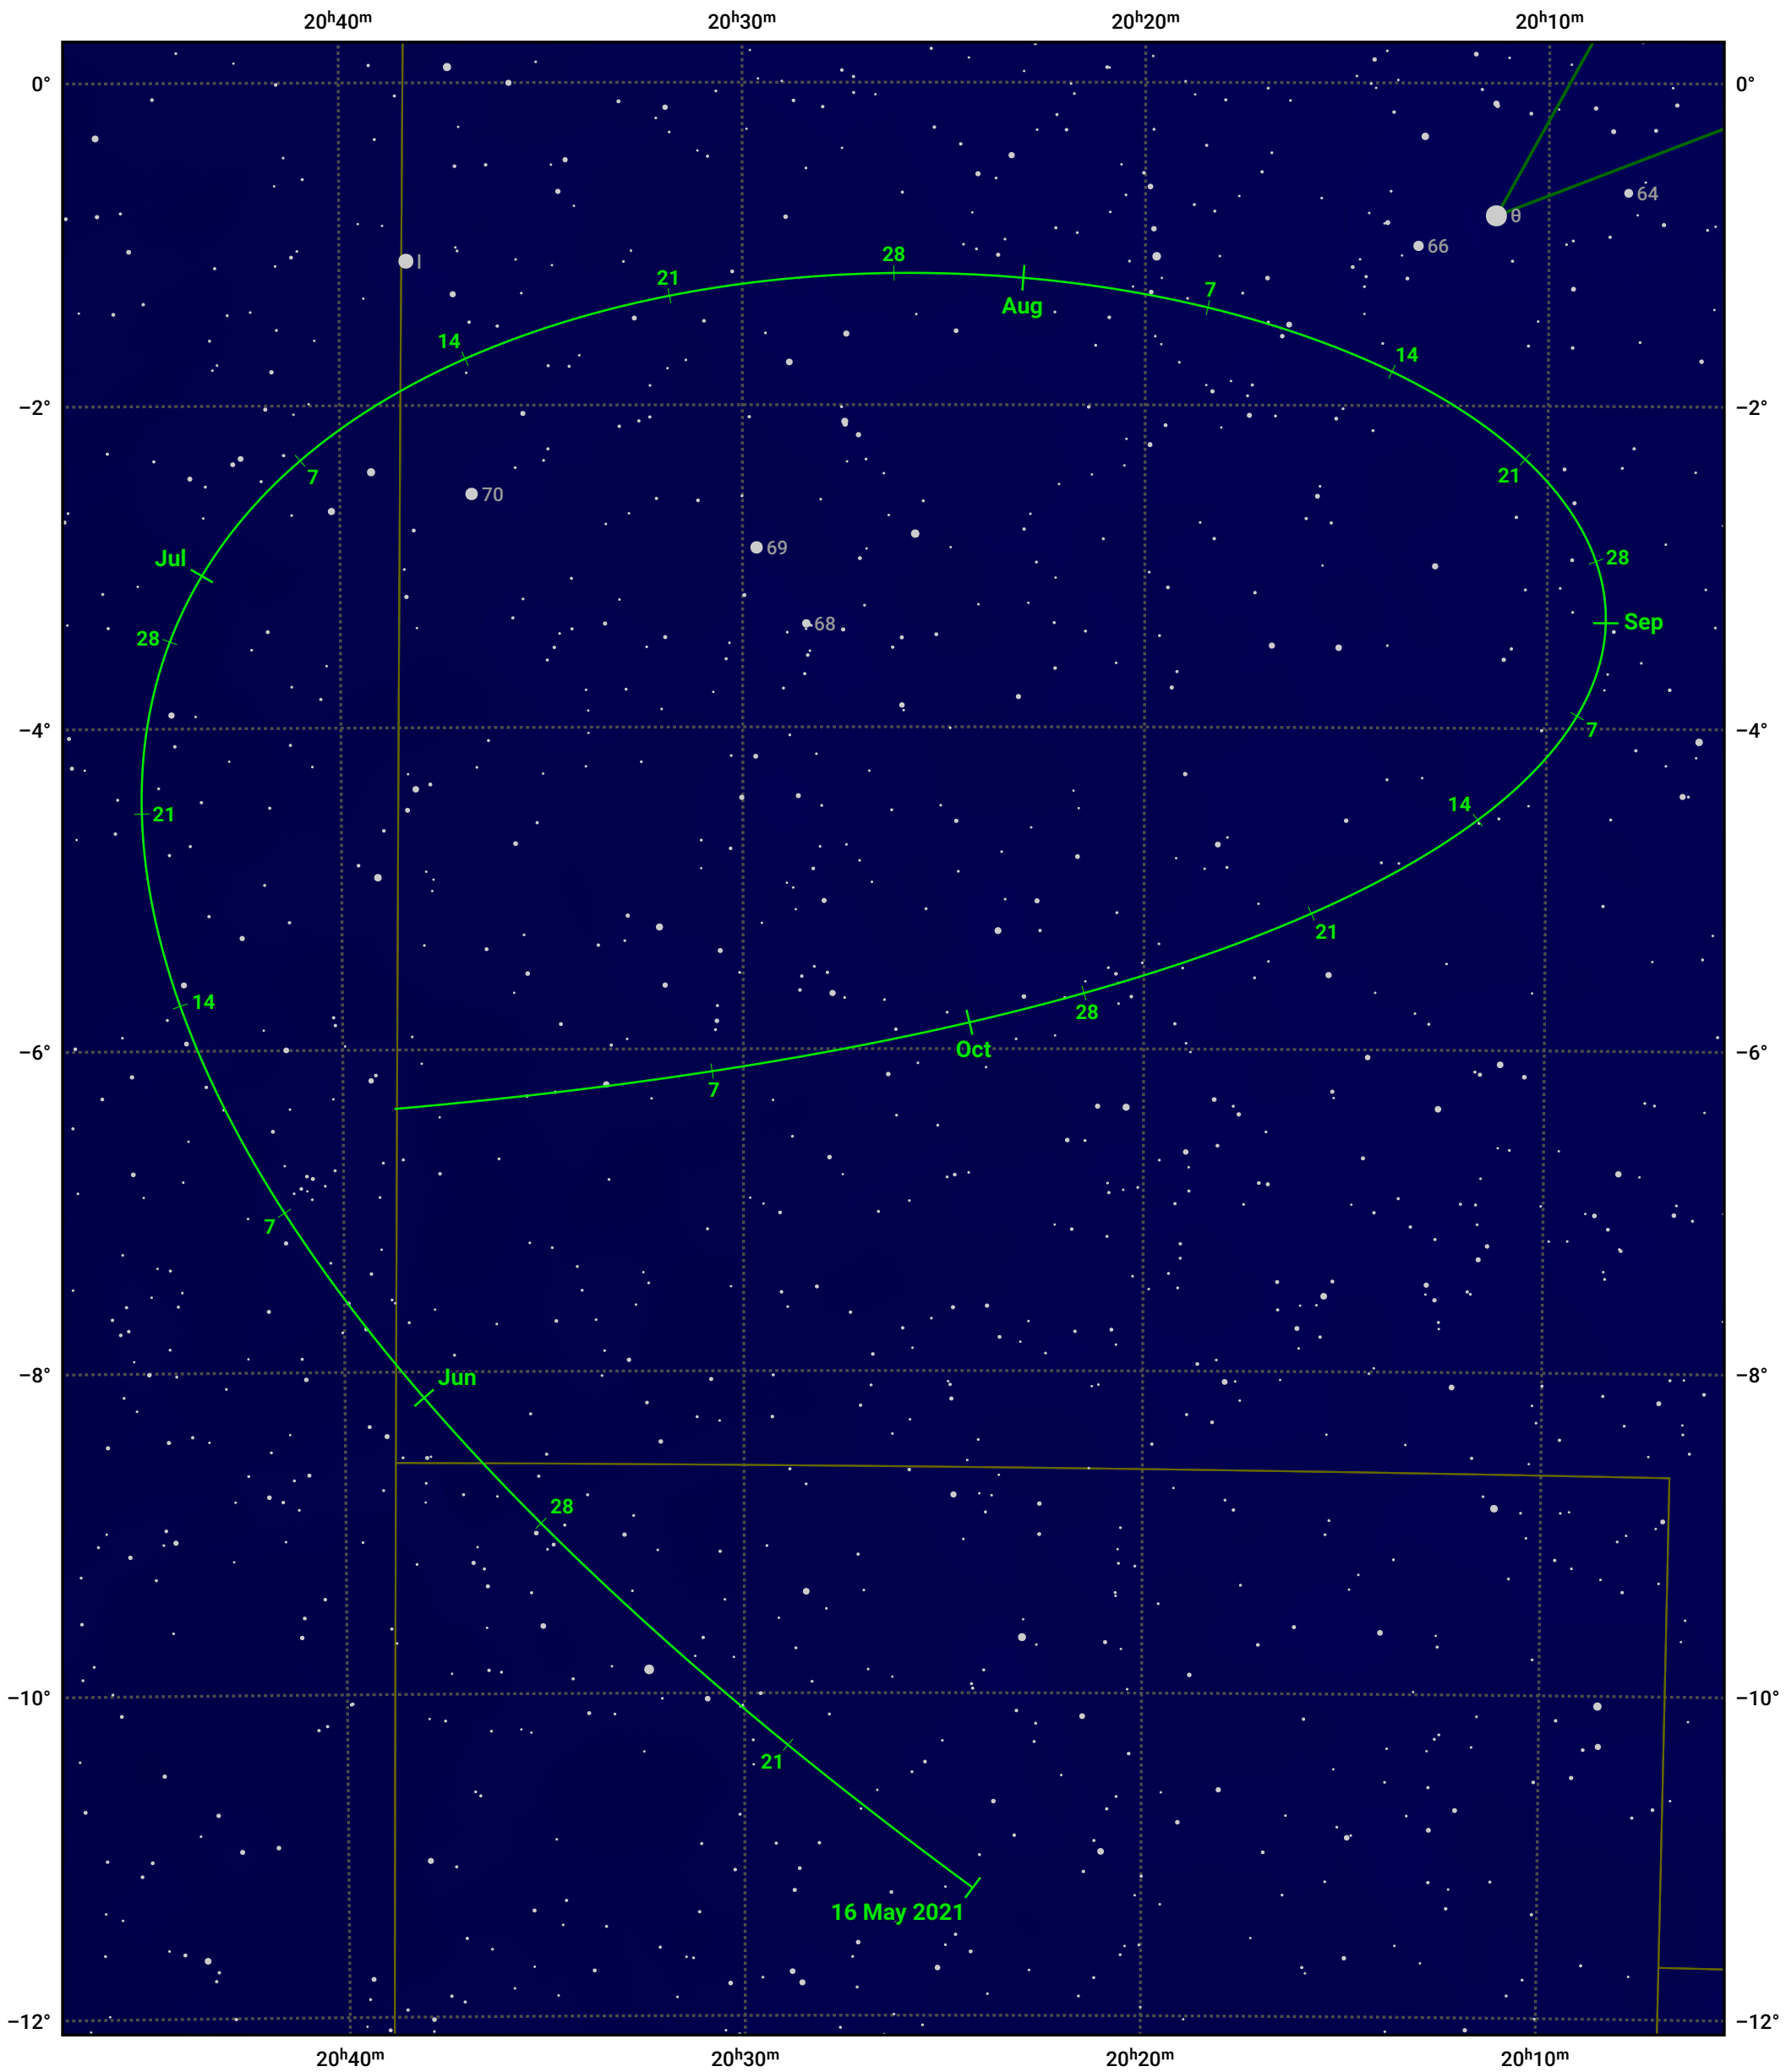

The path of Asteroid 12 Victoria around opposition on 30 Jul 2021

© Dominic Ford 2011–2024. Date markers placed at midnight UTC. Downloaded from <https://in-the-sky.org>

Magnitude scale: 10.0 9.0 8.0 7.0 6.0 5.0 4.0 3.0

— Ecliptic Plane

-  Galaxy
-  Bright nebula
-  Open cluster
-  Globular cluster

Date	Mag	Phase
2021 Jun 1	10.1	94%
2021 Jun 27	9.5	97%
2021 Jul 1	9.4	97%
2021 Aug 1	8.8	99%
2021 Sep 1	9.5	97%
2021 Oct 1	10.3	94%
2021 Oct 10	10.5	94%