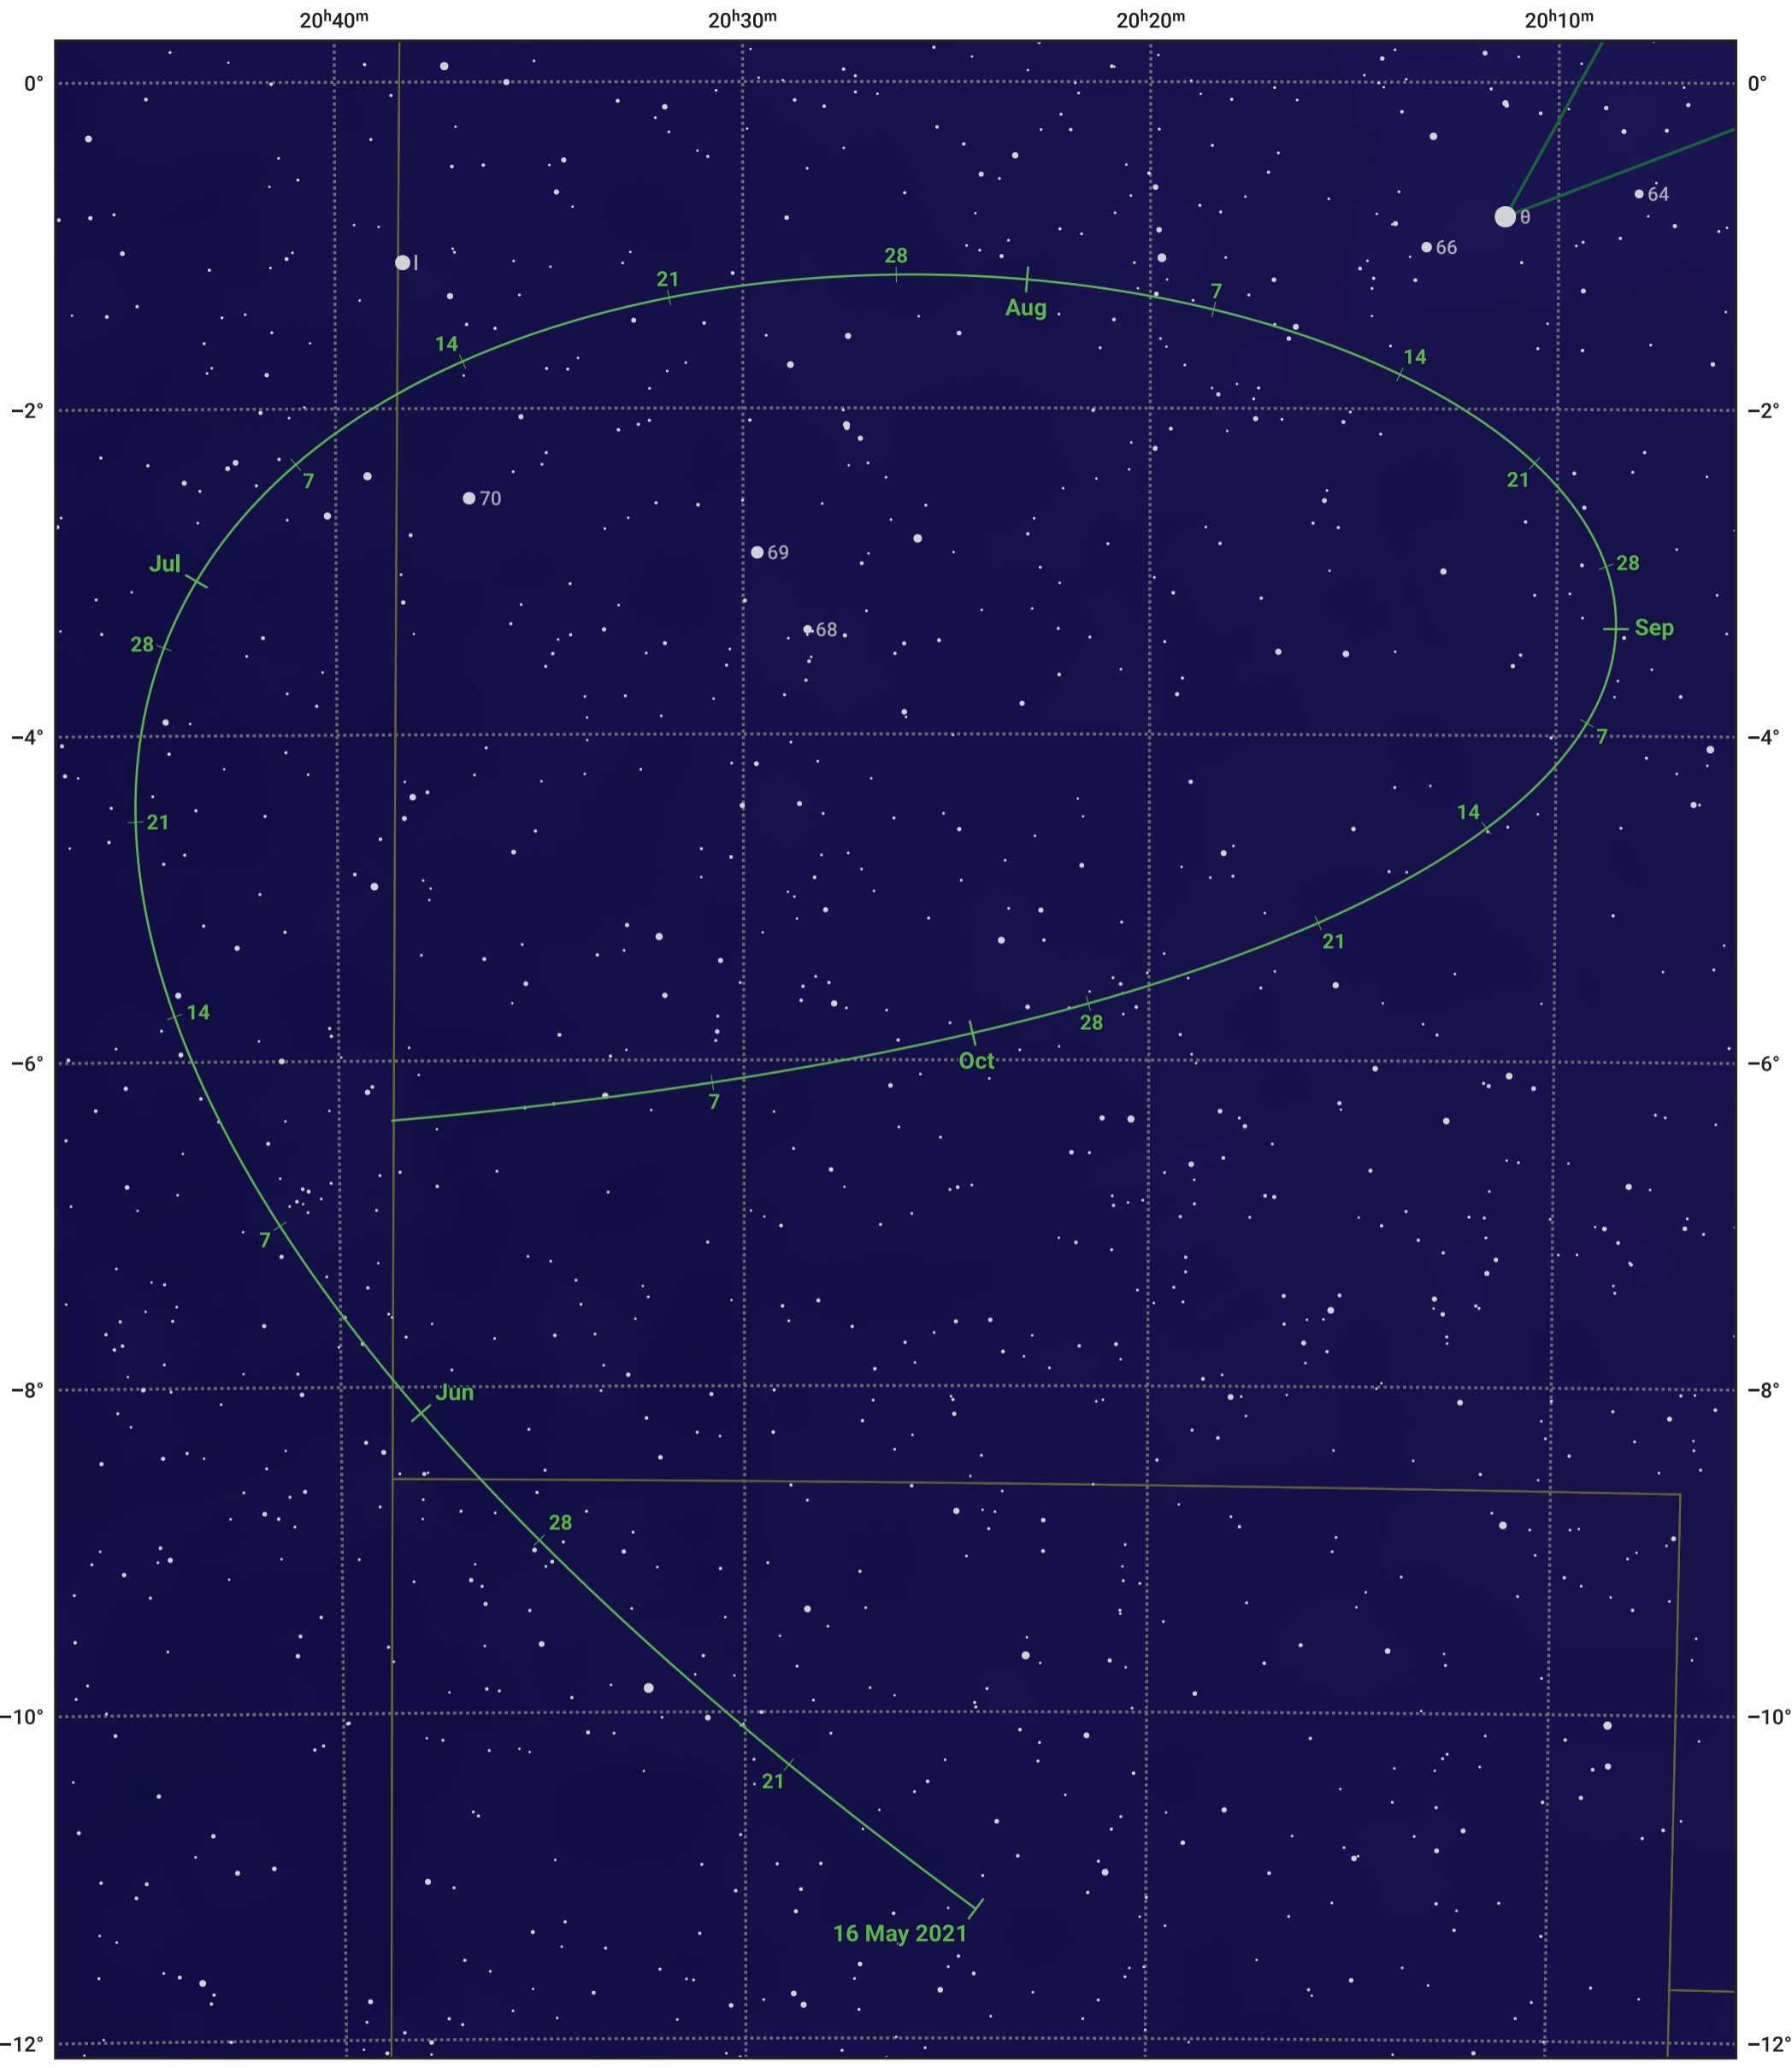

The path of Asteroid 12 Victoria around opposition on 30 Jul 2021

© Dominic Ford 2011–2024. Date markers placed at midnight UTC. Downloaded from <https://in-the-sky.org>

Magnitude scale: 10.0 9.0 8.0 7.0 6.0 5.0 4.0 3.0

Ecliptic Plane

Galaxy Bright nebula Open cluster Globular cluster

Date	Mag	Phase
2021 Jun 1	10.1	94%
2021 Jun 27	9.5	97%
2021 Jul 1	9.4	97%
2021 Aug 1	8.8	99%
2021 Sep 1	9.5	97%
2021 Oct 1	10.3	94%
2021 Oct 10	10.5	94%