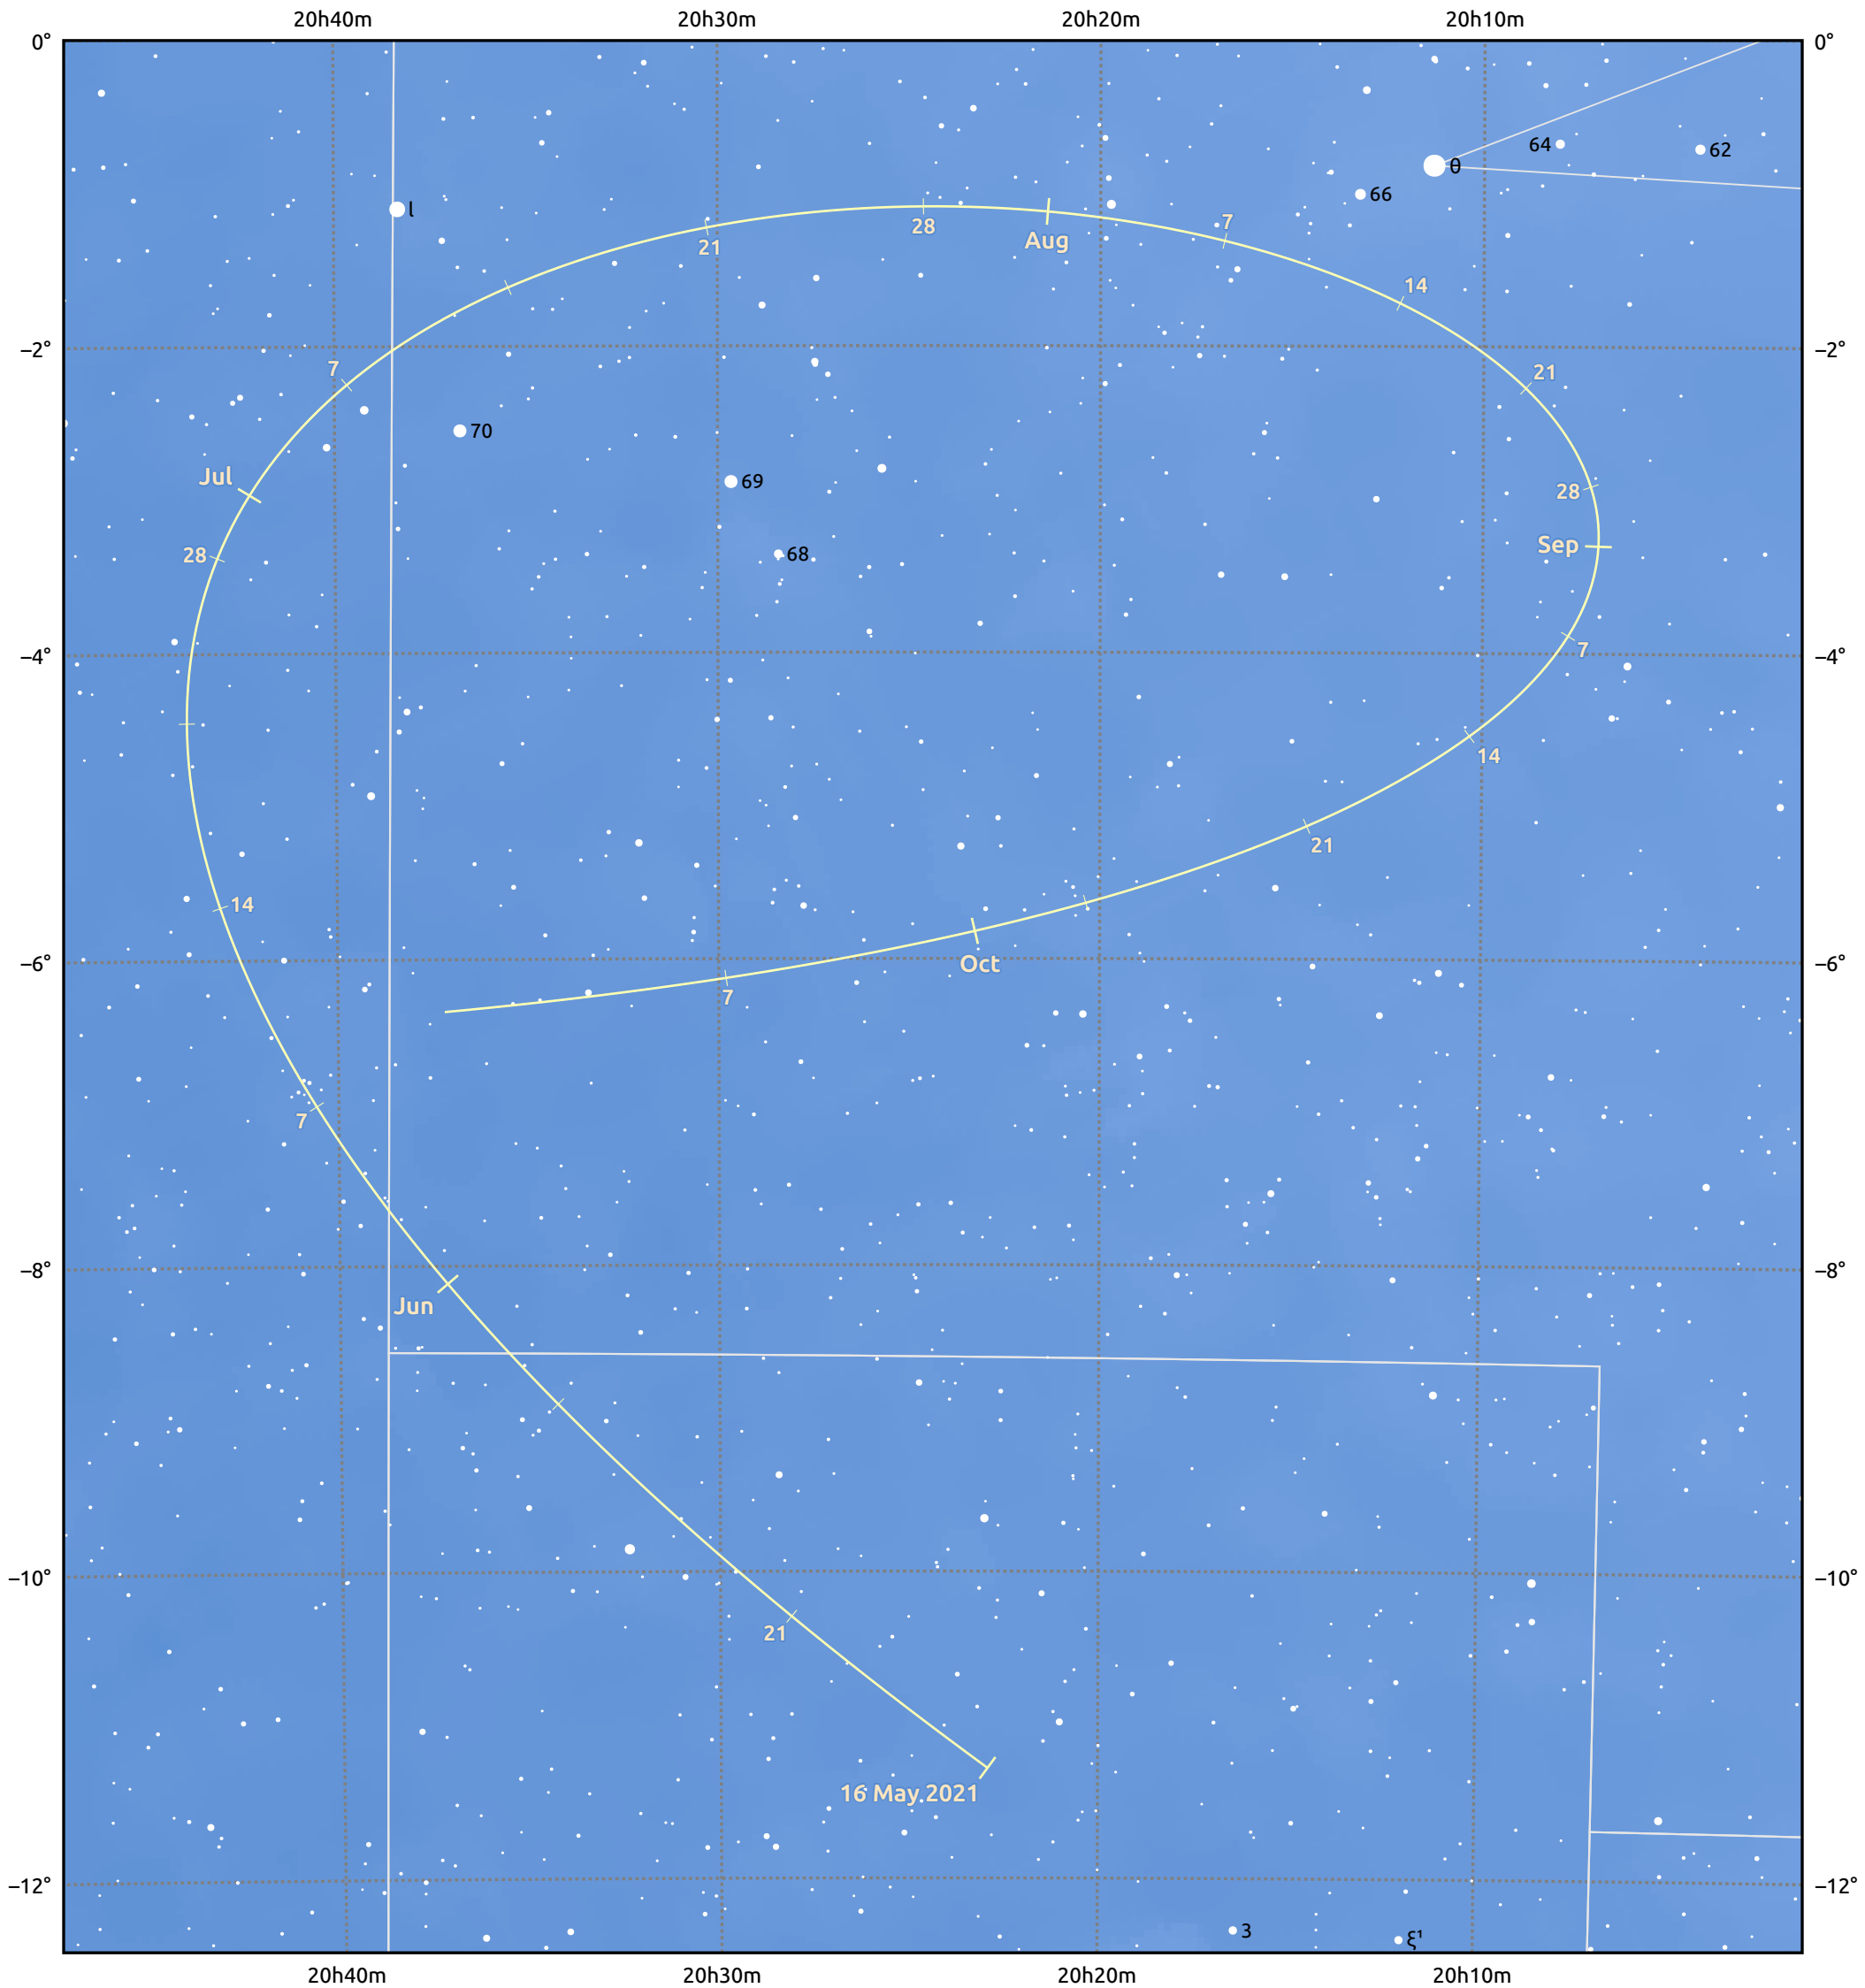

The path of Asteroid 12 Victoria around opposition on 30 Jul 2021

© Dominic Ford 2011–2025. Date markers placed at midnight UTC. Downloaded from <https://in-the-sky.org>

Magnitude scale: 10.0 9.0 8.0 7.0 6.0 5.0 4.0 3.0

— Ecliptic Plane

Galaxy Bright nebula Open cluster Globular cluster Planetary nebula

Date	Mag	Phase
2021 Jun 1	10.1	94%
2021 Jun 26	9.5	97%
2021 Jul 1	9.3	97%
2021 Aug 1	8.8	99%
2021 Sep 1	9.5	97%
2021 Oct 1	10.2	94%
2021 Oct 11	10.5	93%