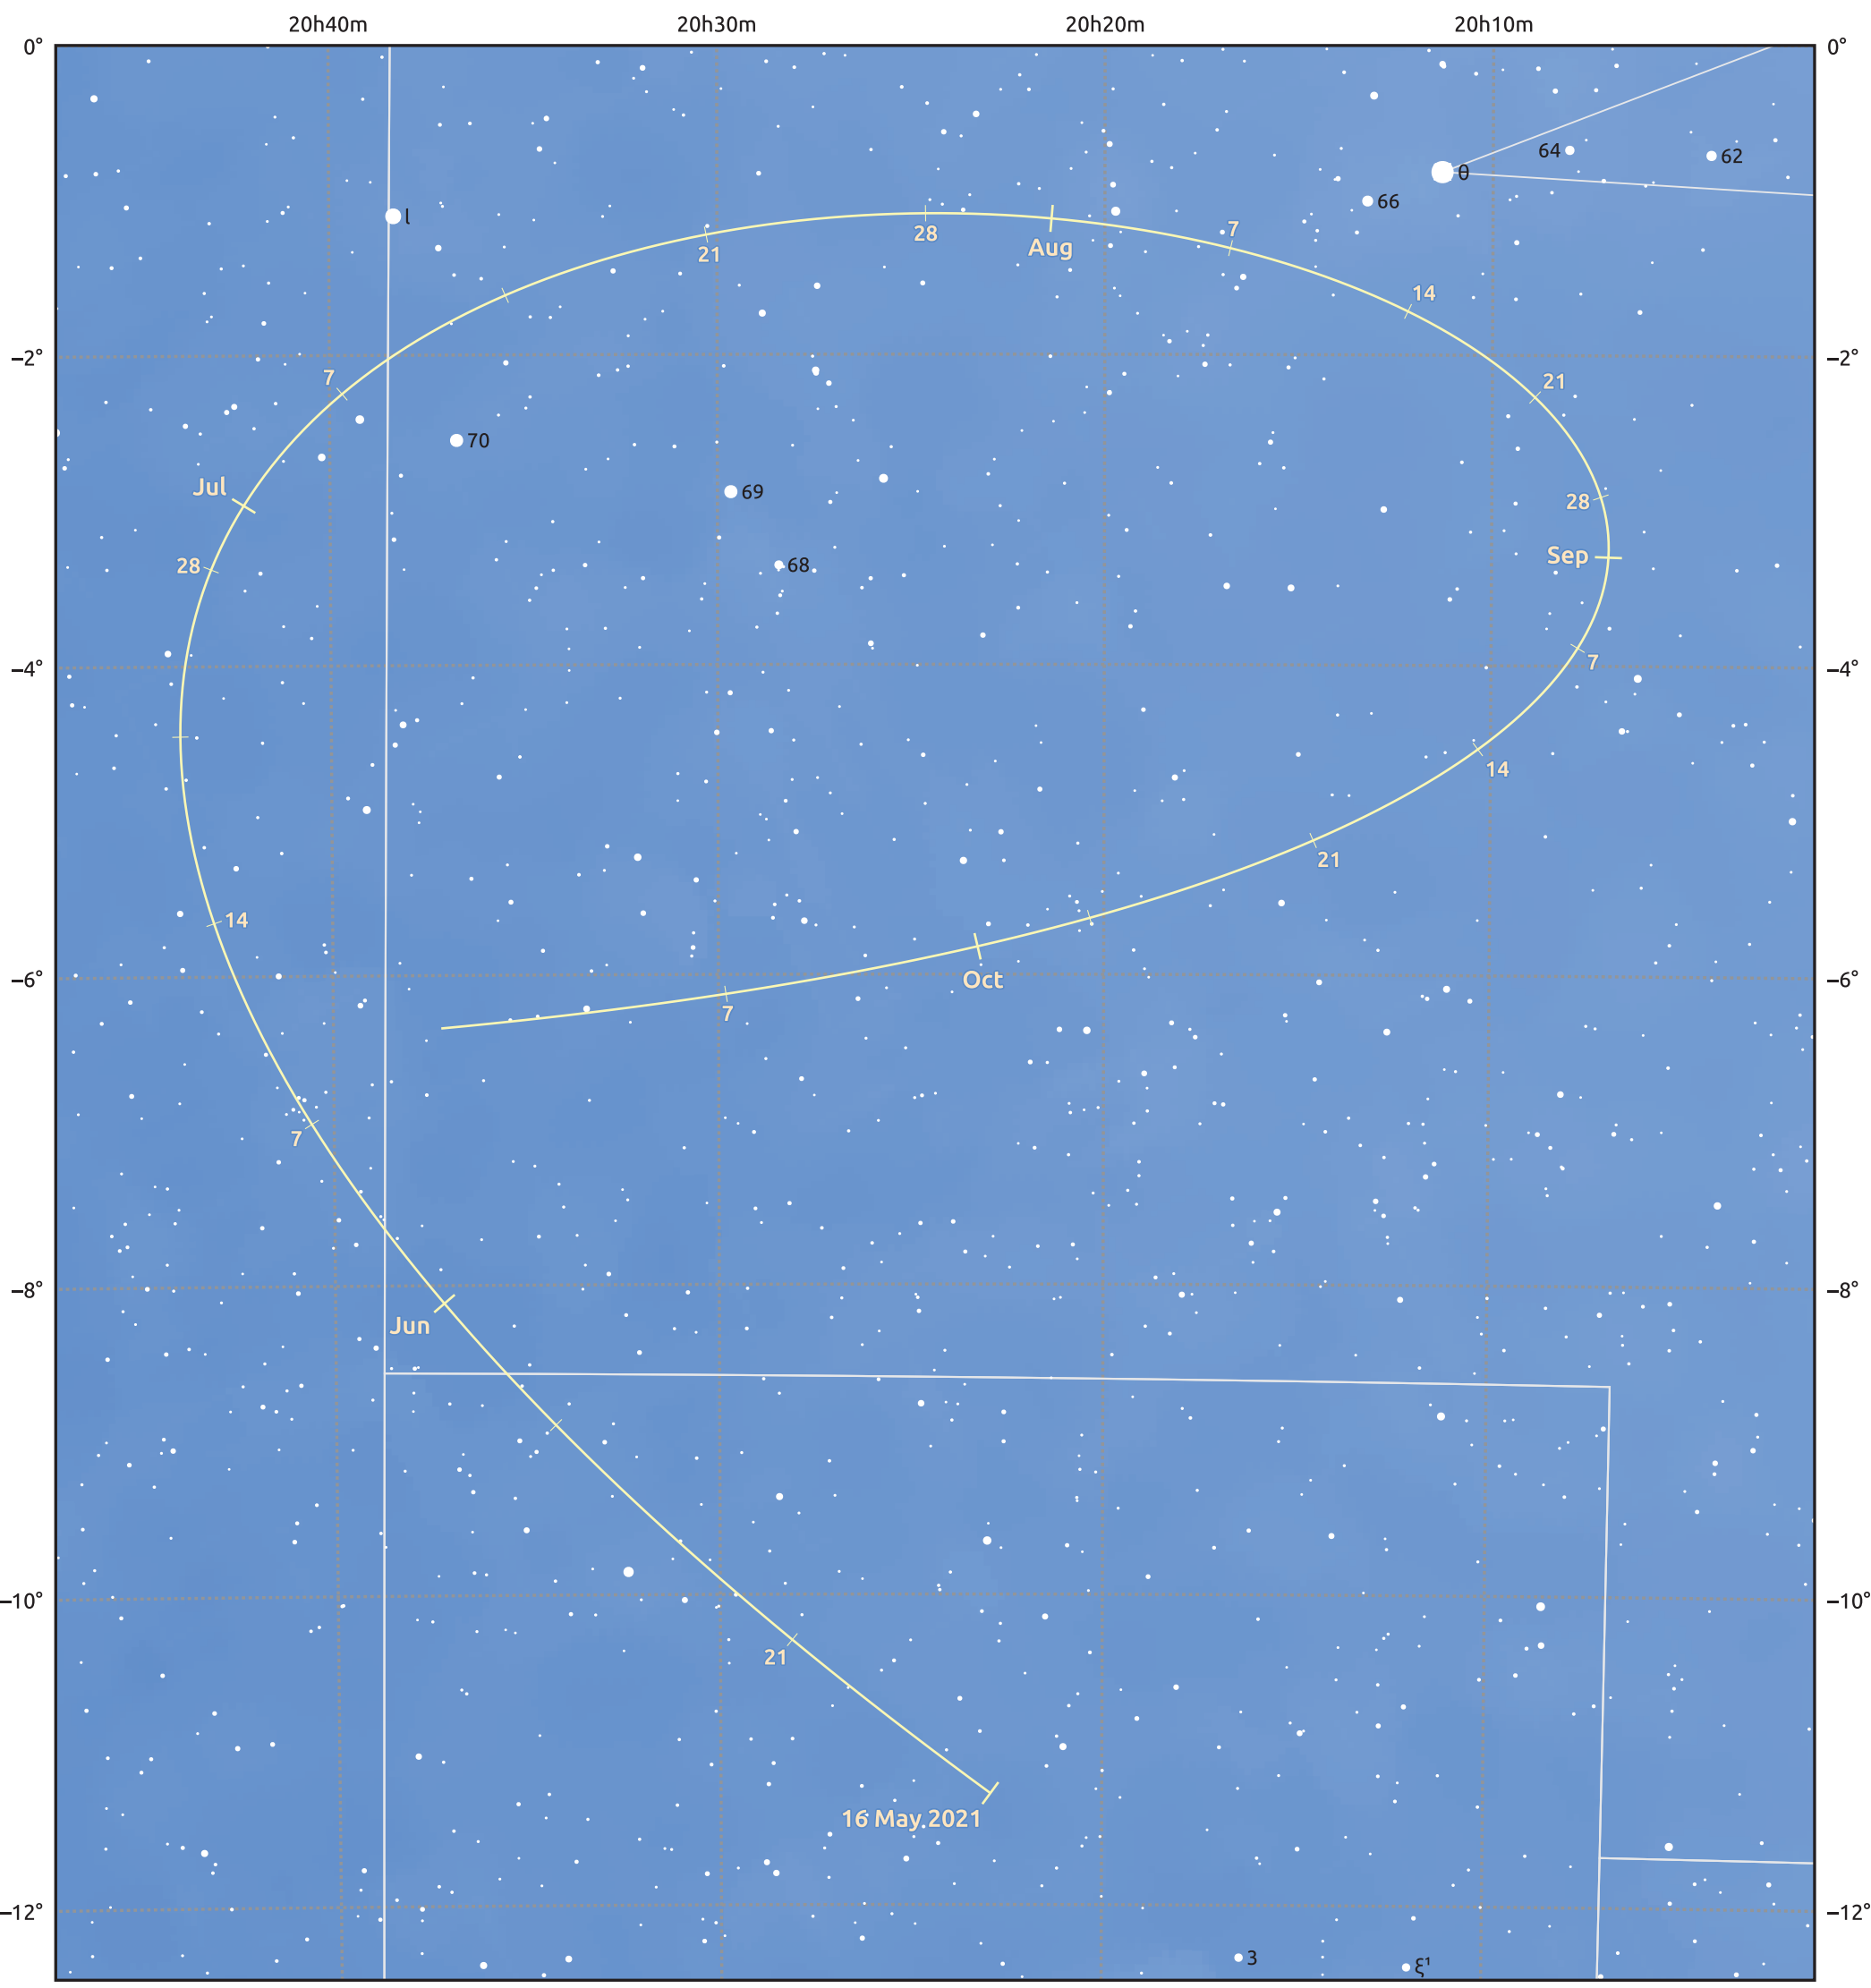

# The path of Asteroid 12 Victoria around opposition on 30 Jul 2021

© Dominic Ford 2011–2025. Date markers placed at midnight UTC. Downloaded from <https://in-the-sky.org>

Magnitude scale: 10.0 9.0 8.0 7.0 6.0 5.0 4.0 3.0

— Ecliptic Plane

Galaxy Bright nebula Open cluster Globular cluster Planetary nebula

Date	Mag	Phase
2021 Jun 1	10.1	94%
2021 Jun 26	9.5	97%
2021 Jul 1	9.3	97%
2021 Aug 1	8.8	99%
2021 Sep 1	9.5	97%
2021 Oct 1	10.2	94%
2021 Oct 11	10.5	93%