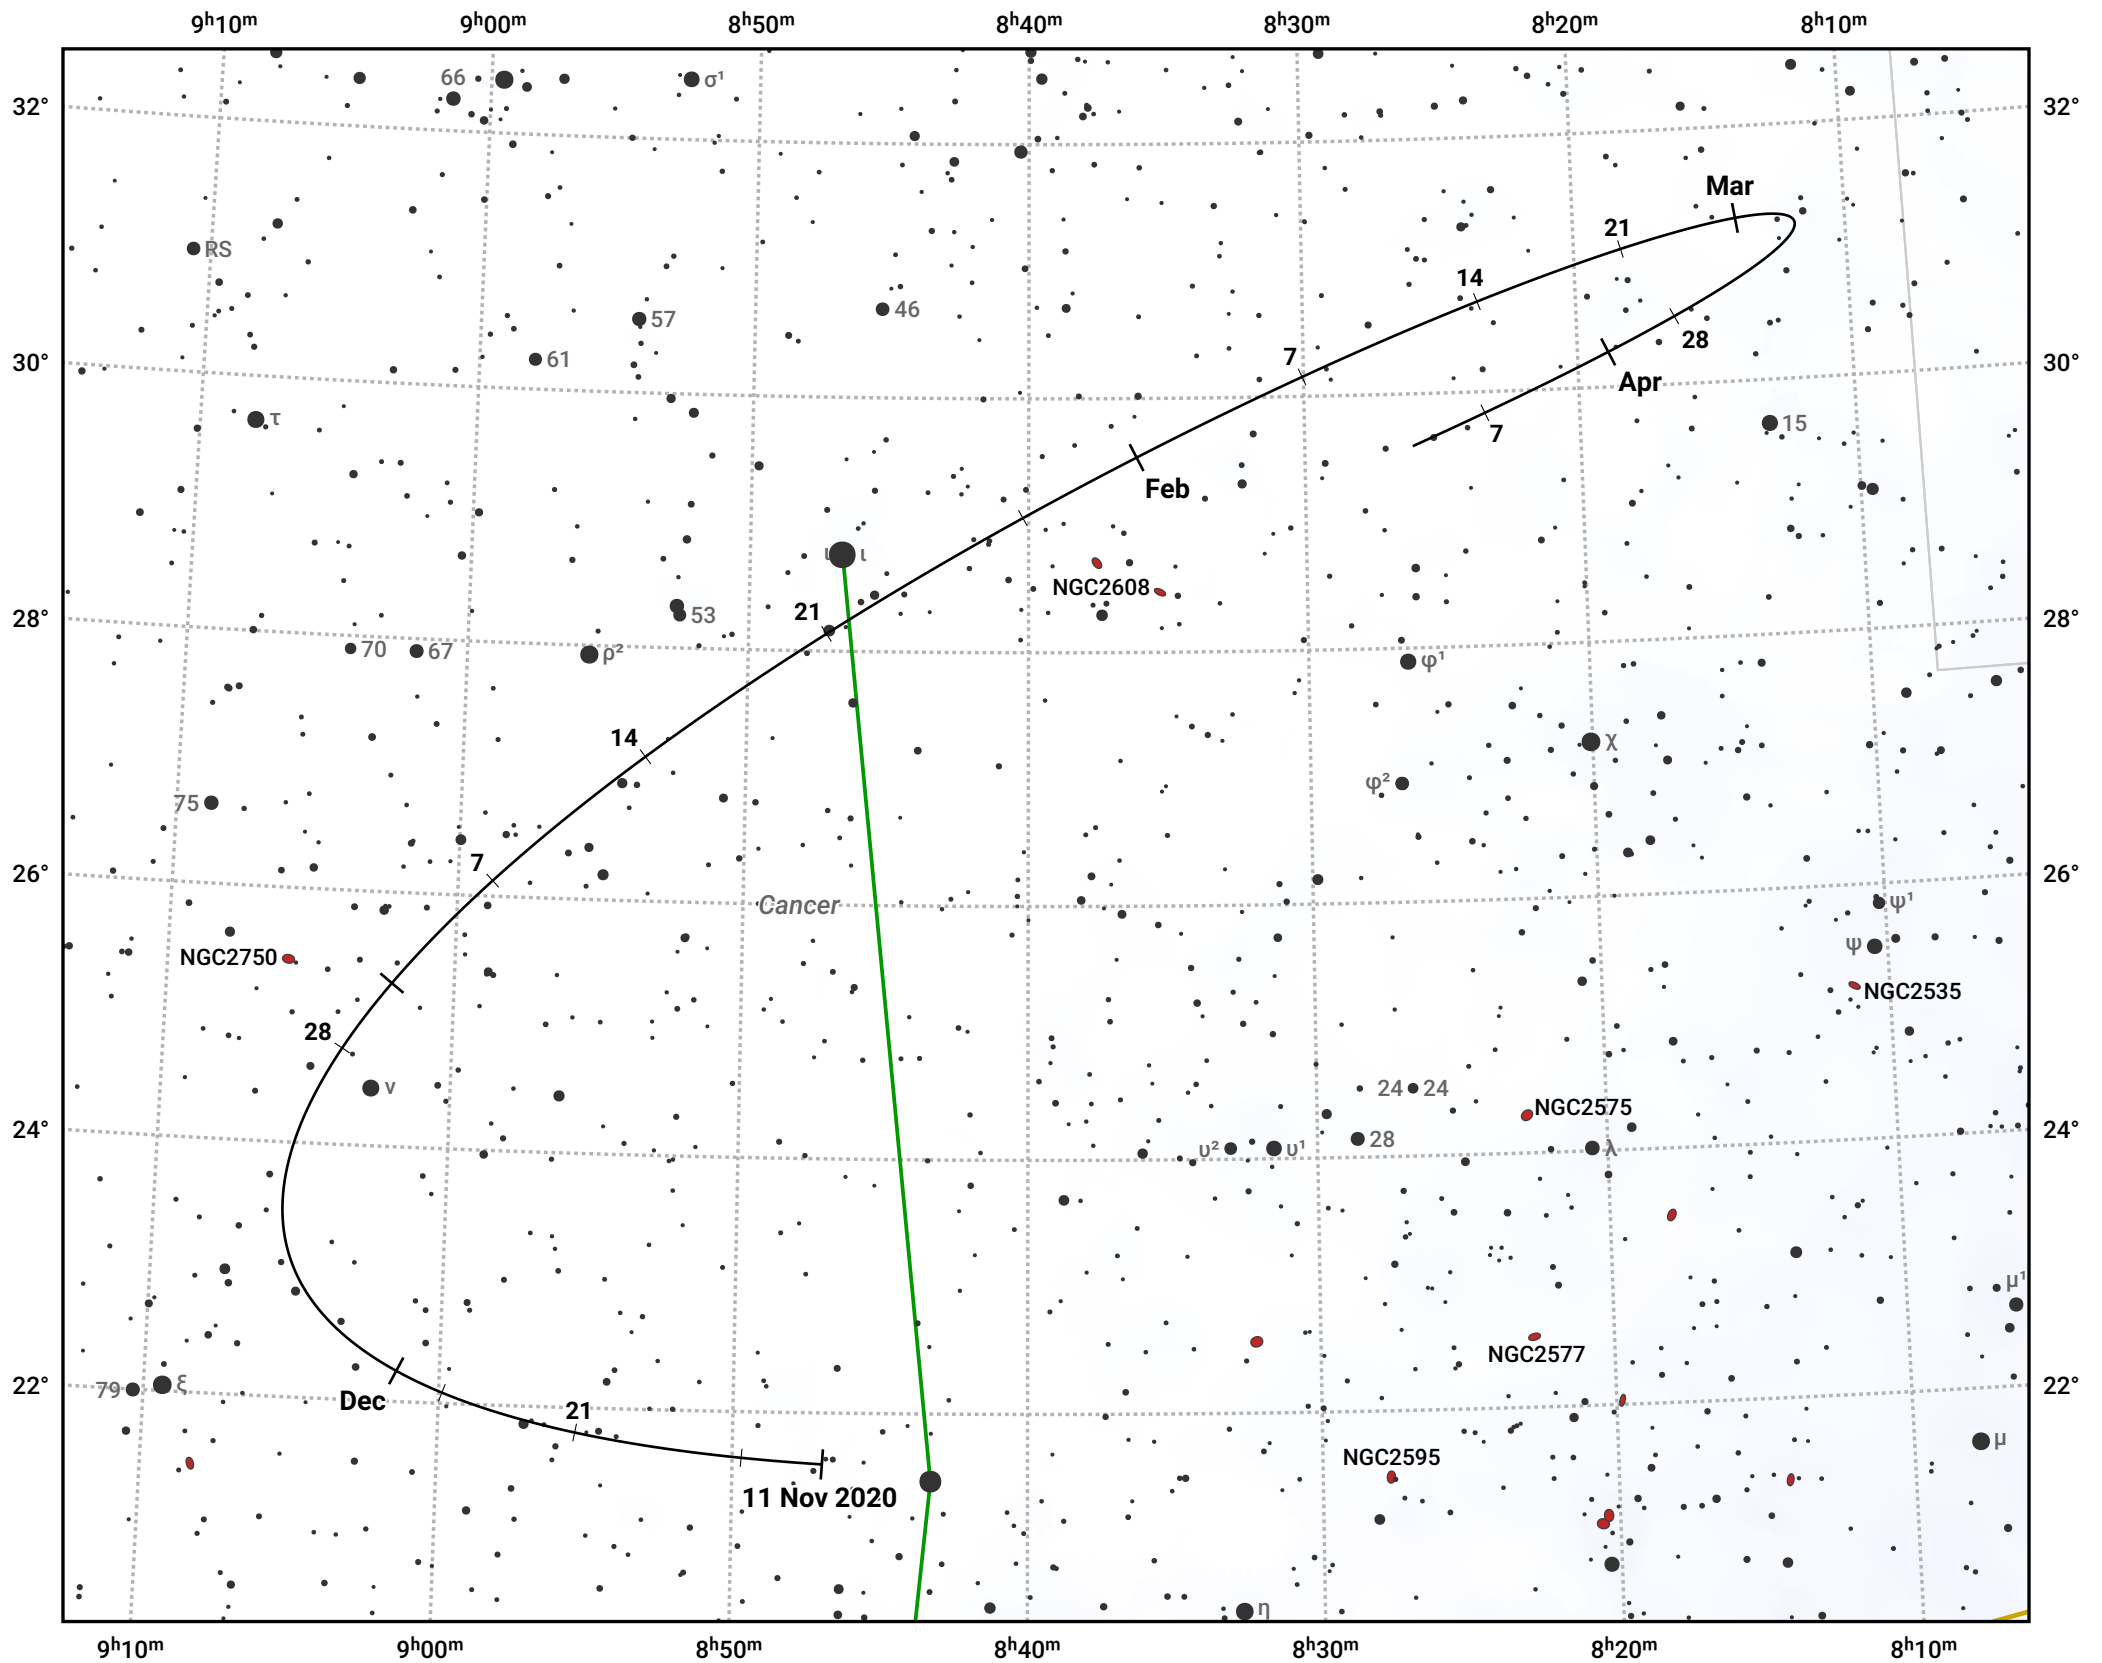

The path of Asteroid 14 Irene around opposition on 25 Jan 2021

© Dominic Ford 2011–2024. Date markers placed at midnight UTC. Downloaded from <https://in-the-sky.org>

Magnitude scale: · 10.0 · 9.0 · 8.0 · 7.0 · 6.0 ● 5.0 ● 4.0

— Ecliptic Plane

● Galaxy ■ Bright nebula ● Open cluster ● Globular cluster

Date	Mag	Phase
2020 Dec 1	10.7	97%
2020 Dec 25	10.1	98%
2021 Jan 1	9.9	99%
2021 Feb 1	9.4	100%
2021 Mar 1	10.0	98%
2021 Apr 1	10.6	95%