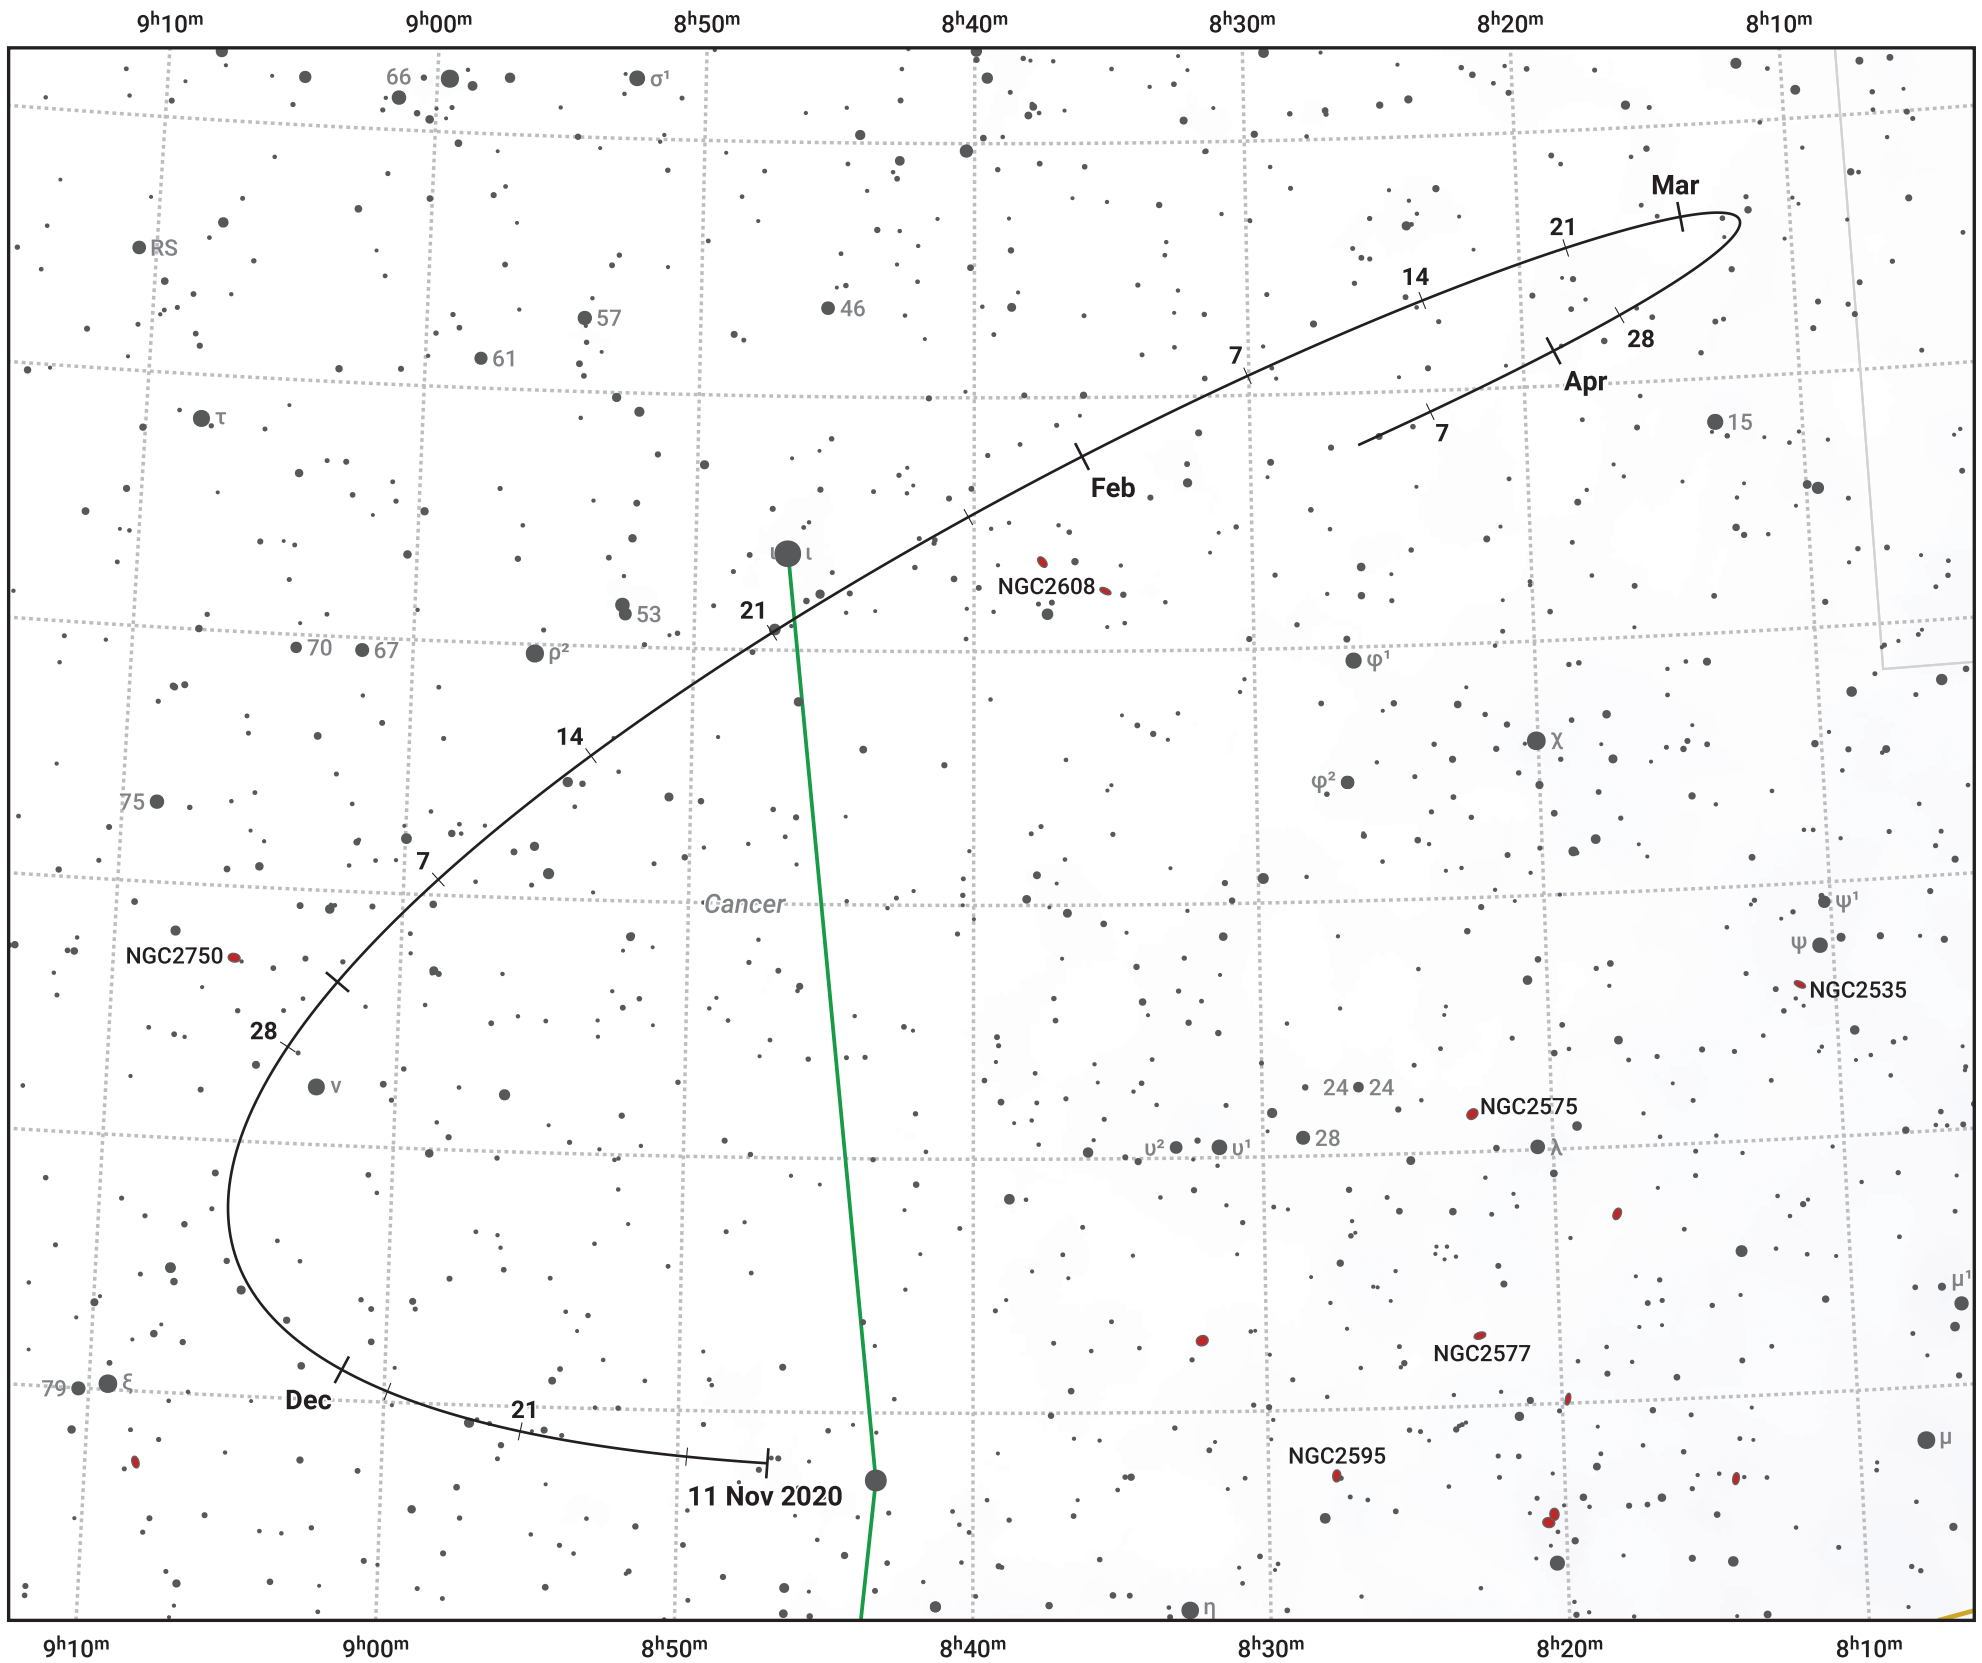

The path of Asteroid 14 Irene around opposition on 25 Jan 2021

© Dominic Ford 2011–2024. Date markers placed at midnight UTC. Downloaded from <https://in-the-sky.org>

Magnitude scale: \bullet 10.0 \bullet 9.0 \bullet 8.0 \bullet 7.0 \bullet 6.0 \bullet 5.0 \bullet 4.0

— Ecliptic Plane

Galaxy Bright nebula Open cluster Globular cluster

Date	Mag	Phase
2020 Dec 1	10.7	97%
2020 Dec 25	10.1	98%
2021 Jan 1	9.9	99%
2021 Feb 1	9.4	100%
2021 Mar 1	10.0	98%
2021 Apr 1	10.6	95%