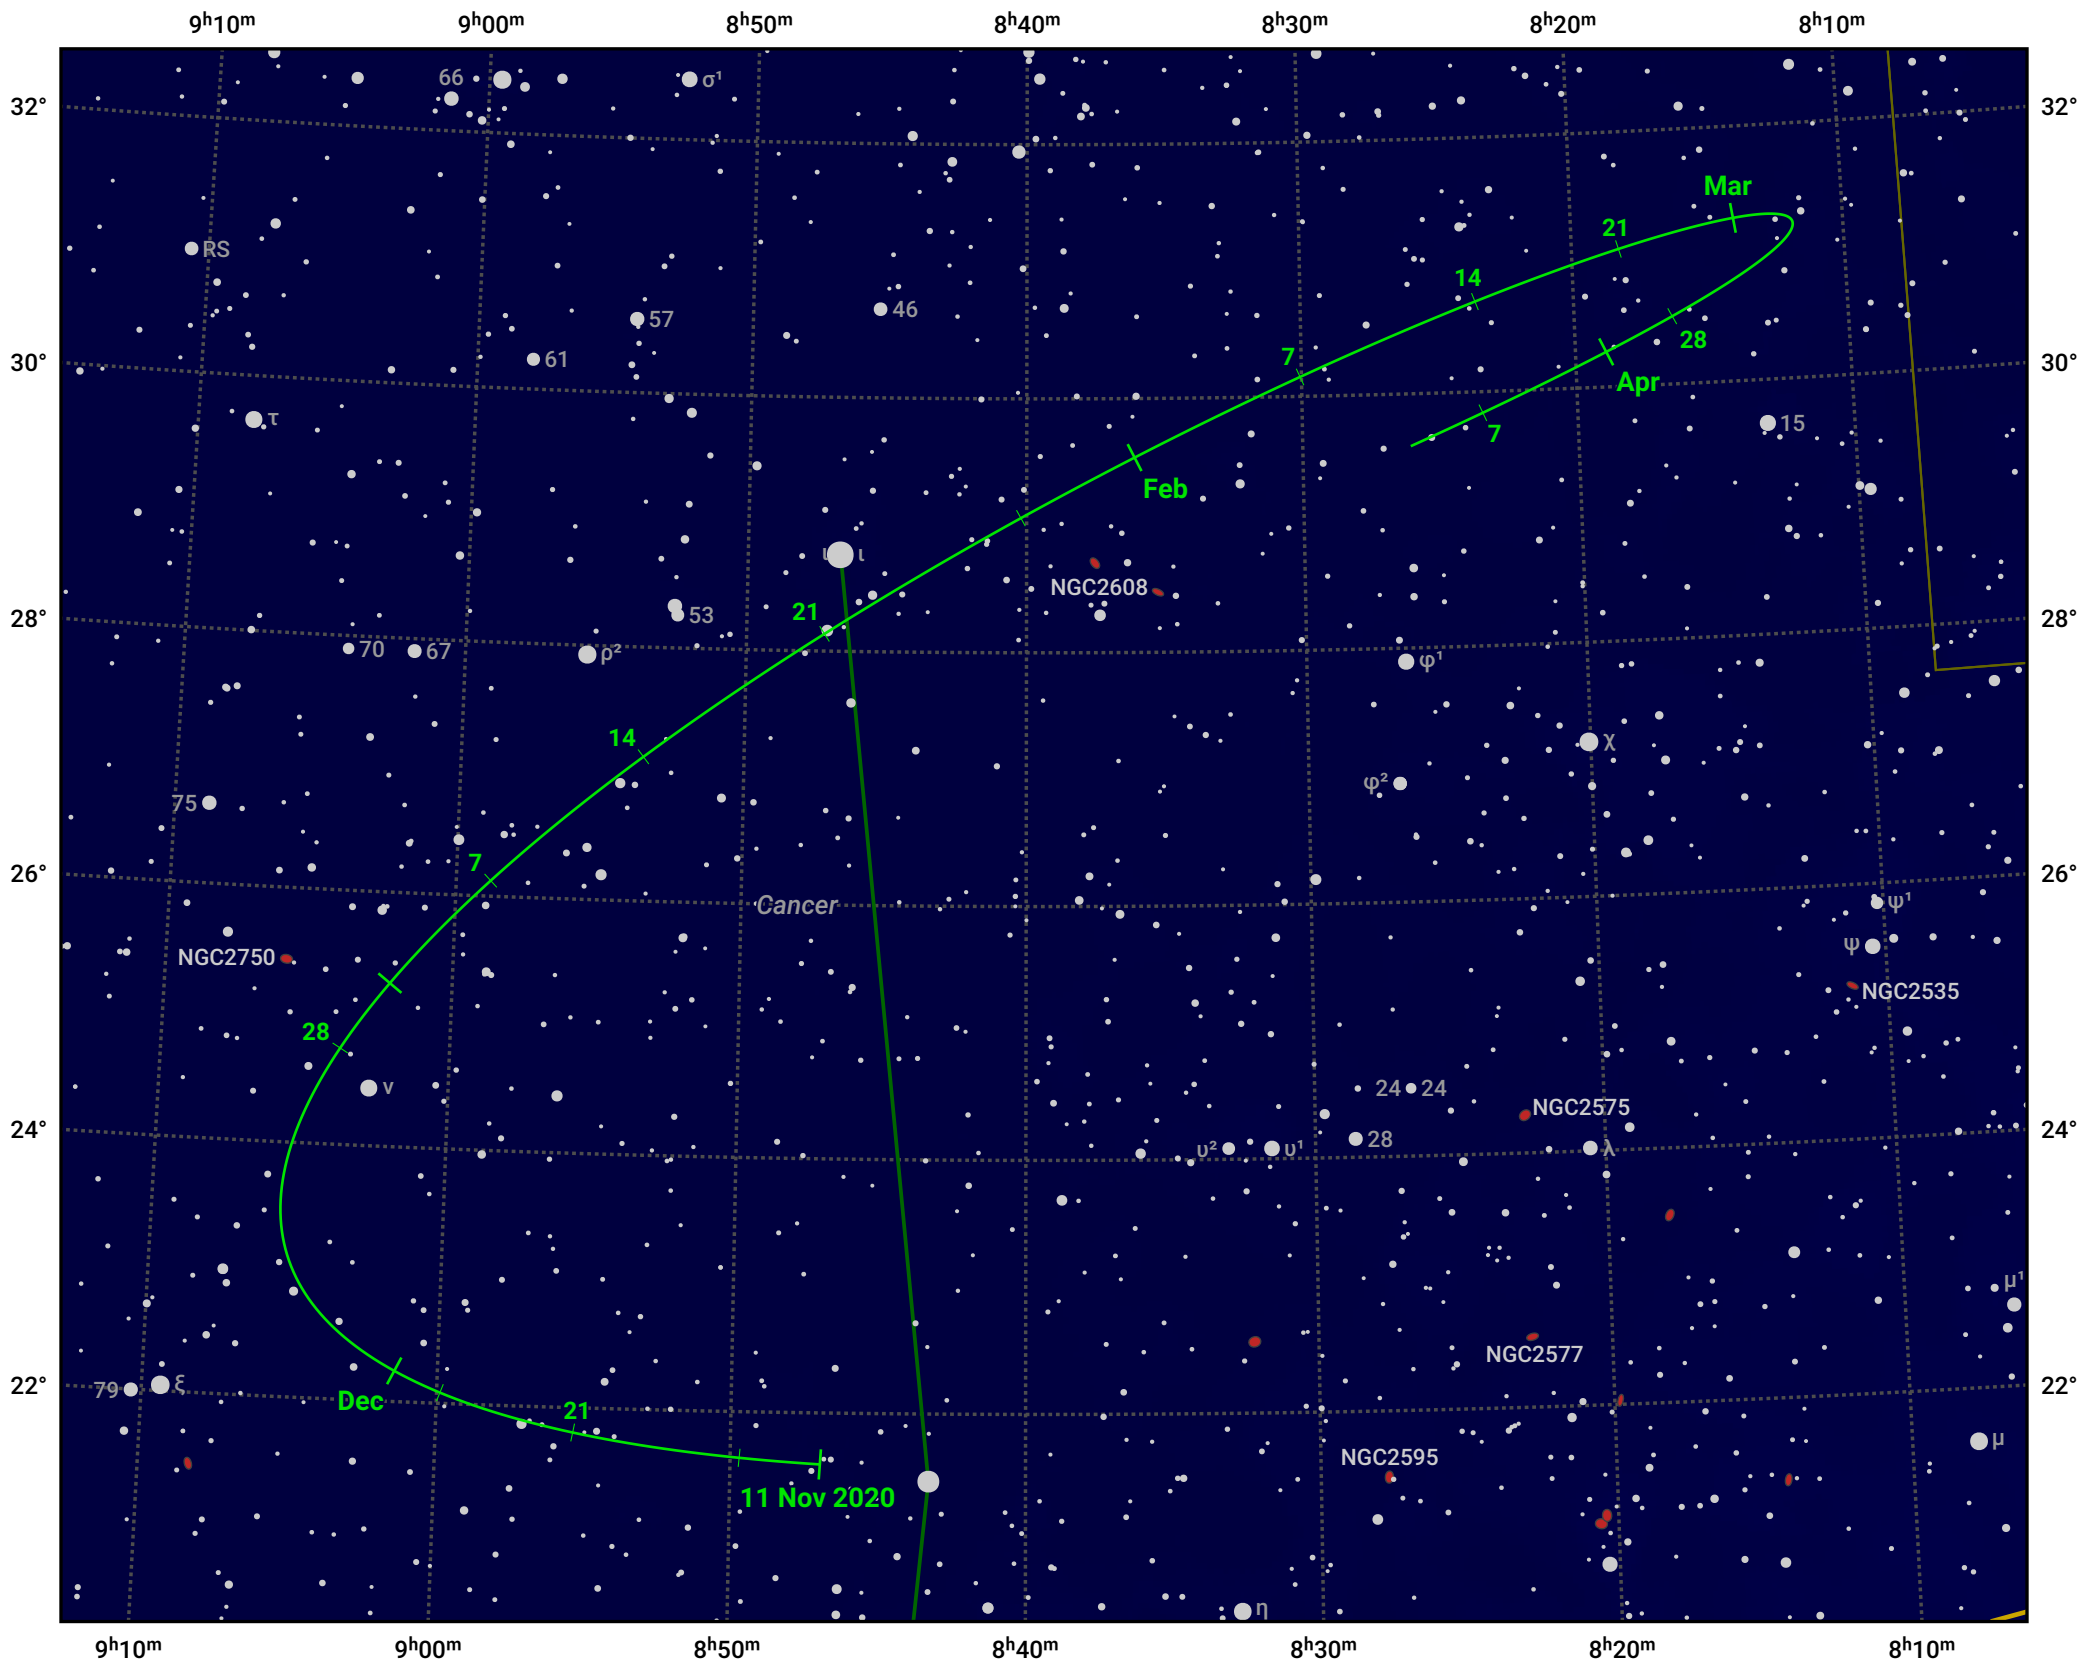

The path of Asteroid 14 Irene around opposition on 25 Jan 2021

© Dominic Ford 2011–2024. Date markers placed at midnight UTC. Downloaded from <https://in-the-sky.org>

Magnitude scale: · 10.0 · 9.0 · 8.0 · 7.0 · 6.0 ● 5.0 ● 4.0

— Ecliptic Plane

● Galaxy ■ Bright nebula ● Open cluster ● Globular cluster

Date	Mag	Phase
2020 Dec 1	10.7	97%
2020 Dec 25	10.1	98%
2021 Jan 1	9.9	99%
2021 Feb 1	9.4	100%
2021 Mar 1	10.0	98%
2021 Apr 1	10.6	95%