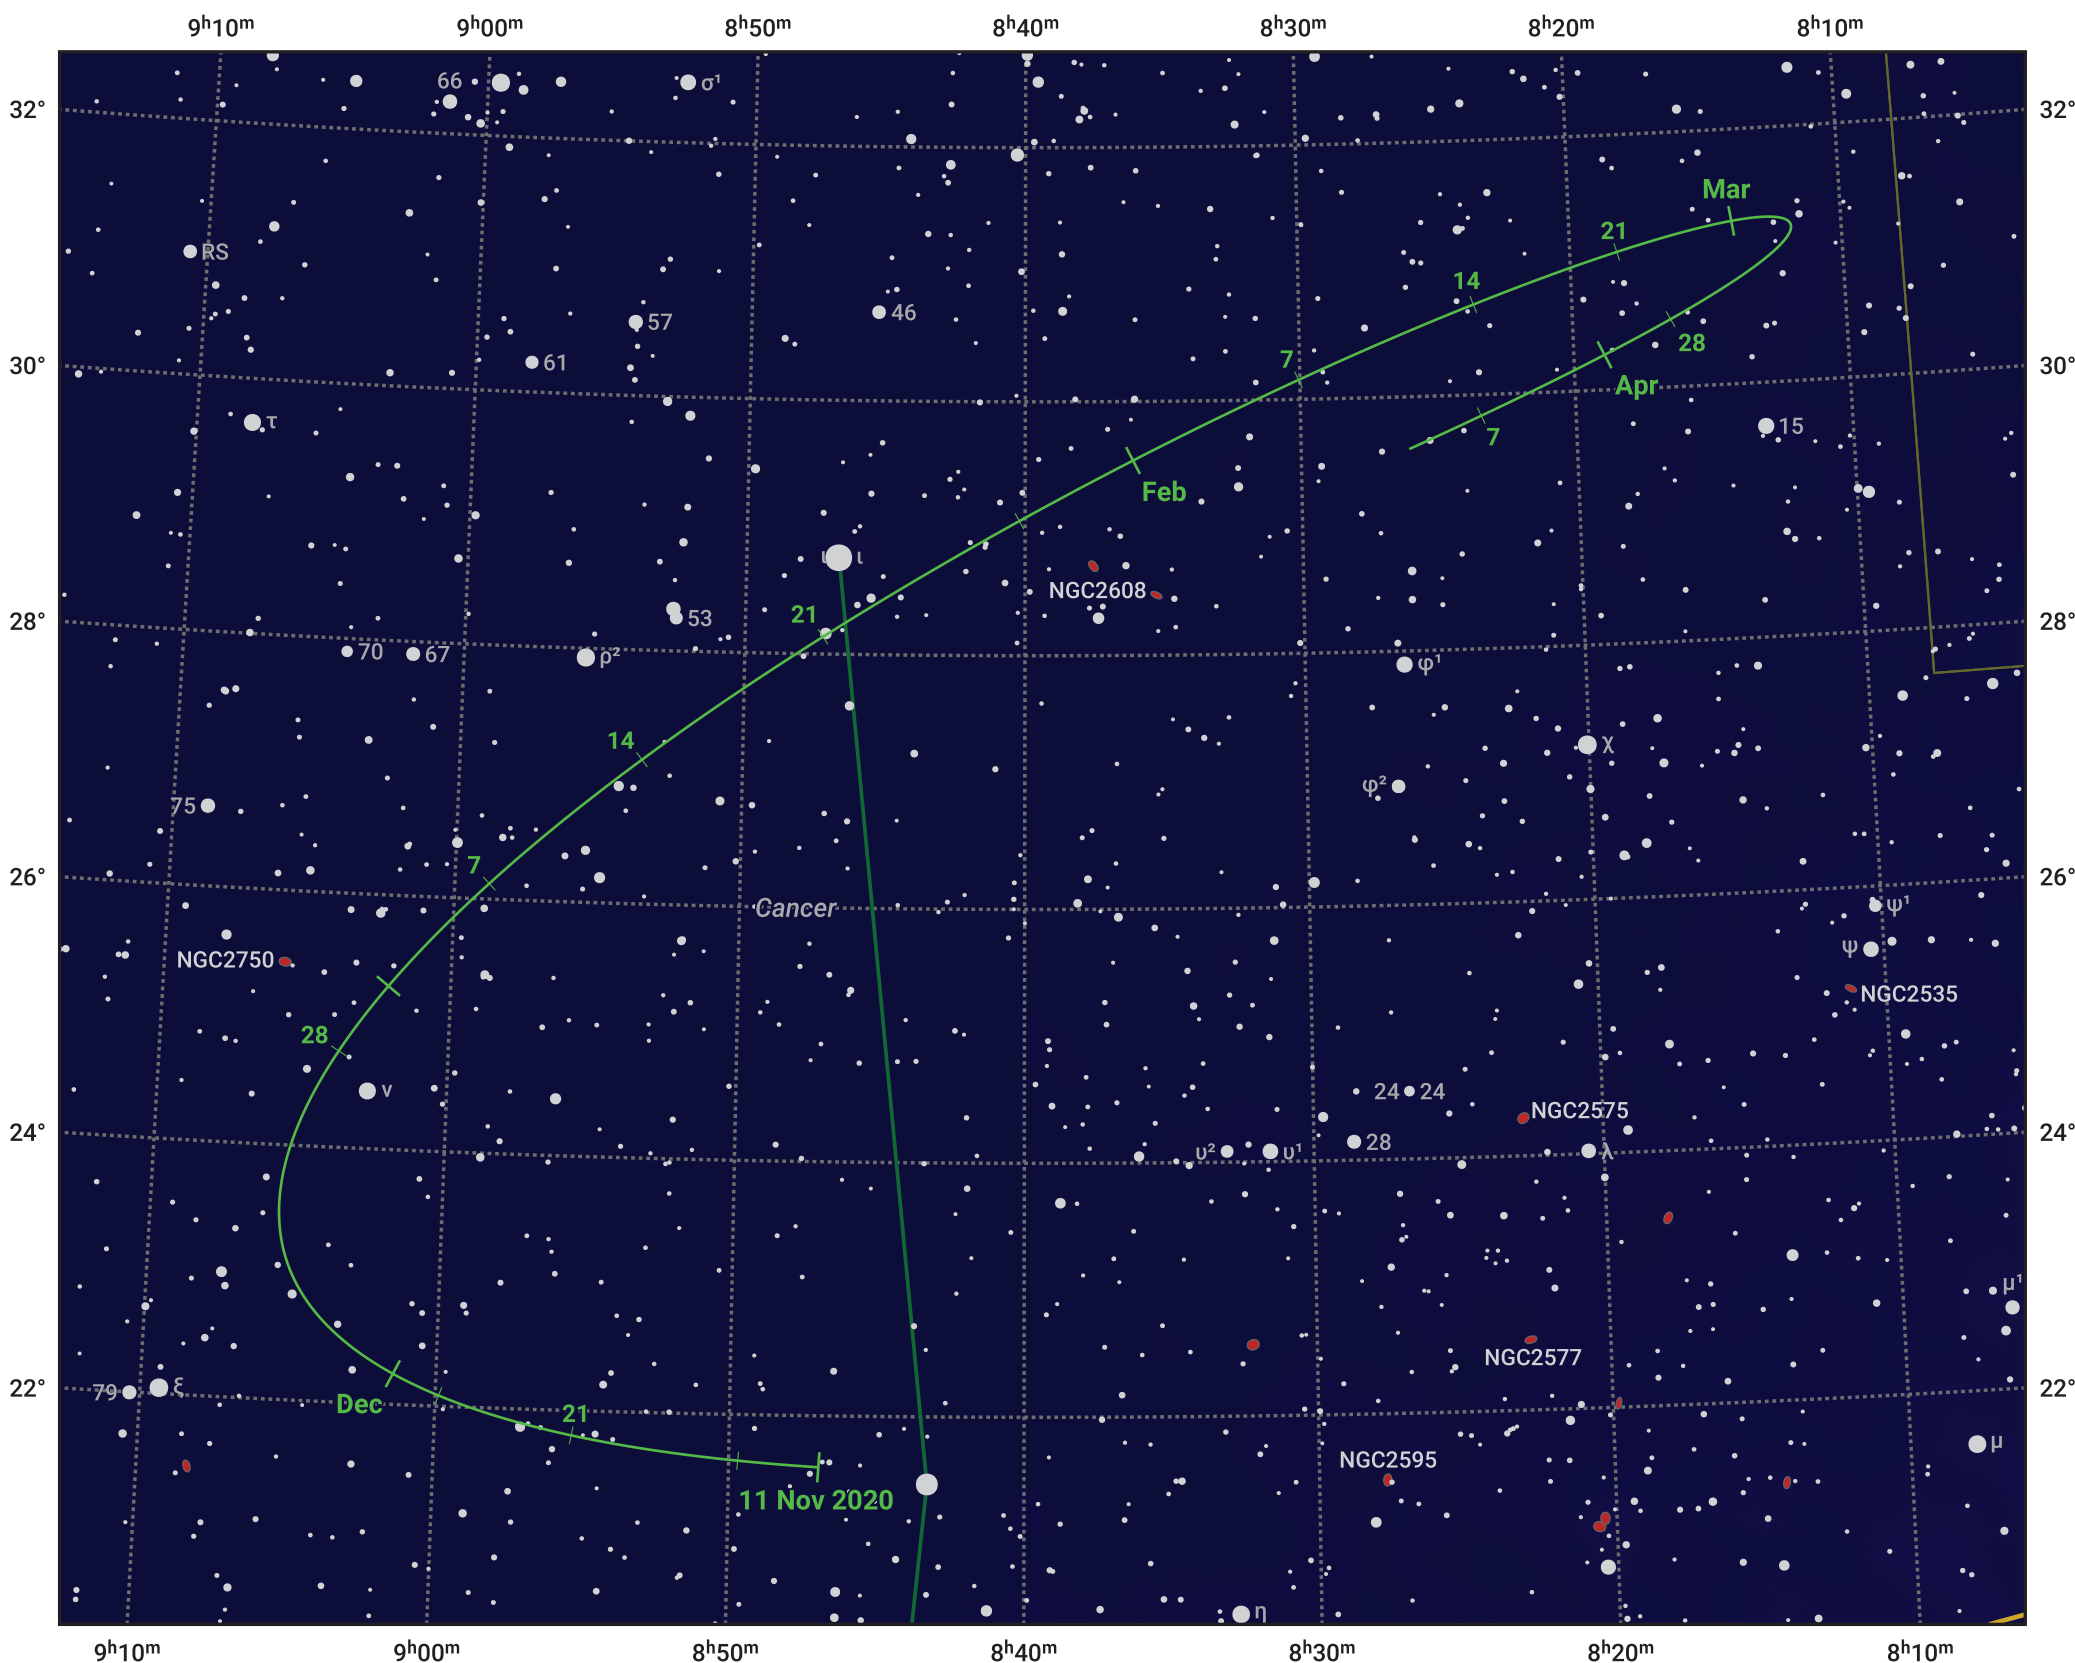

The path of Asteroid 14 Irene around opposition on 25 Jan 2021

© Dominic Ford 2011–2024. Date markers placed at midnight UTC. Downloaded from <https://in-the-sky.org>

Magnitude scale: 10.0 9.0 8.0 7.0 6.0 5.0 4.0

— Ecliptic Plane

Galaxy Bright nebula Open cluster Globular cluster

Date	Mag	Phase
2020 Dec 1	10.7	97%
2020 Dec 25	10.1	98%
2021 Jan 1	9.9	99%
2021 Feb 1	9.4	100%
2021 Mar 1	10.0	98%
2021 Apr 1	10.6	95%