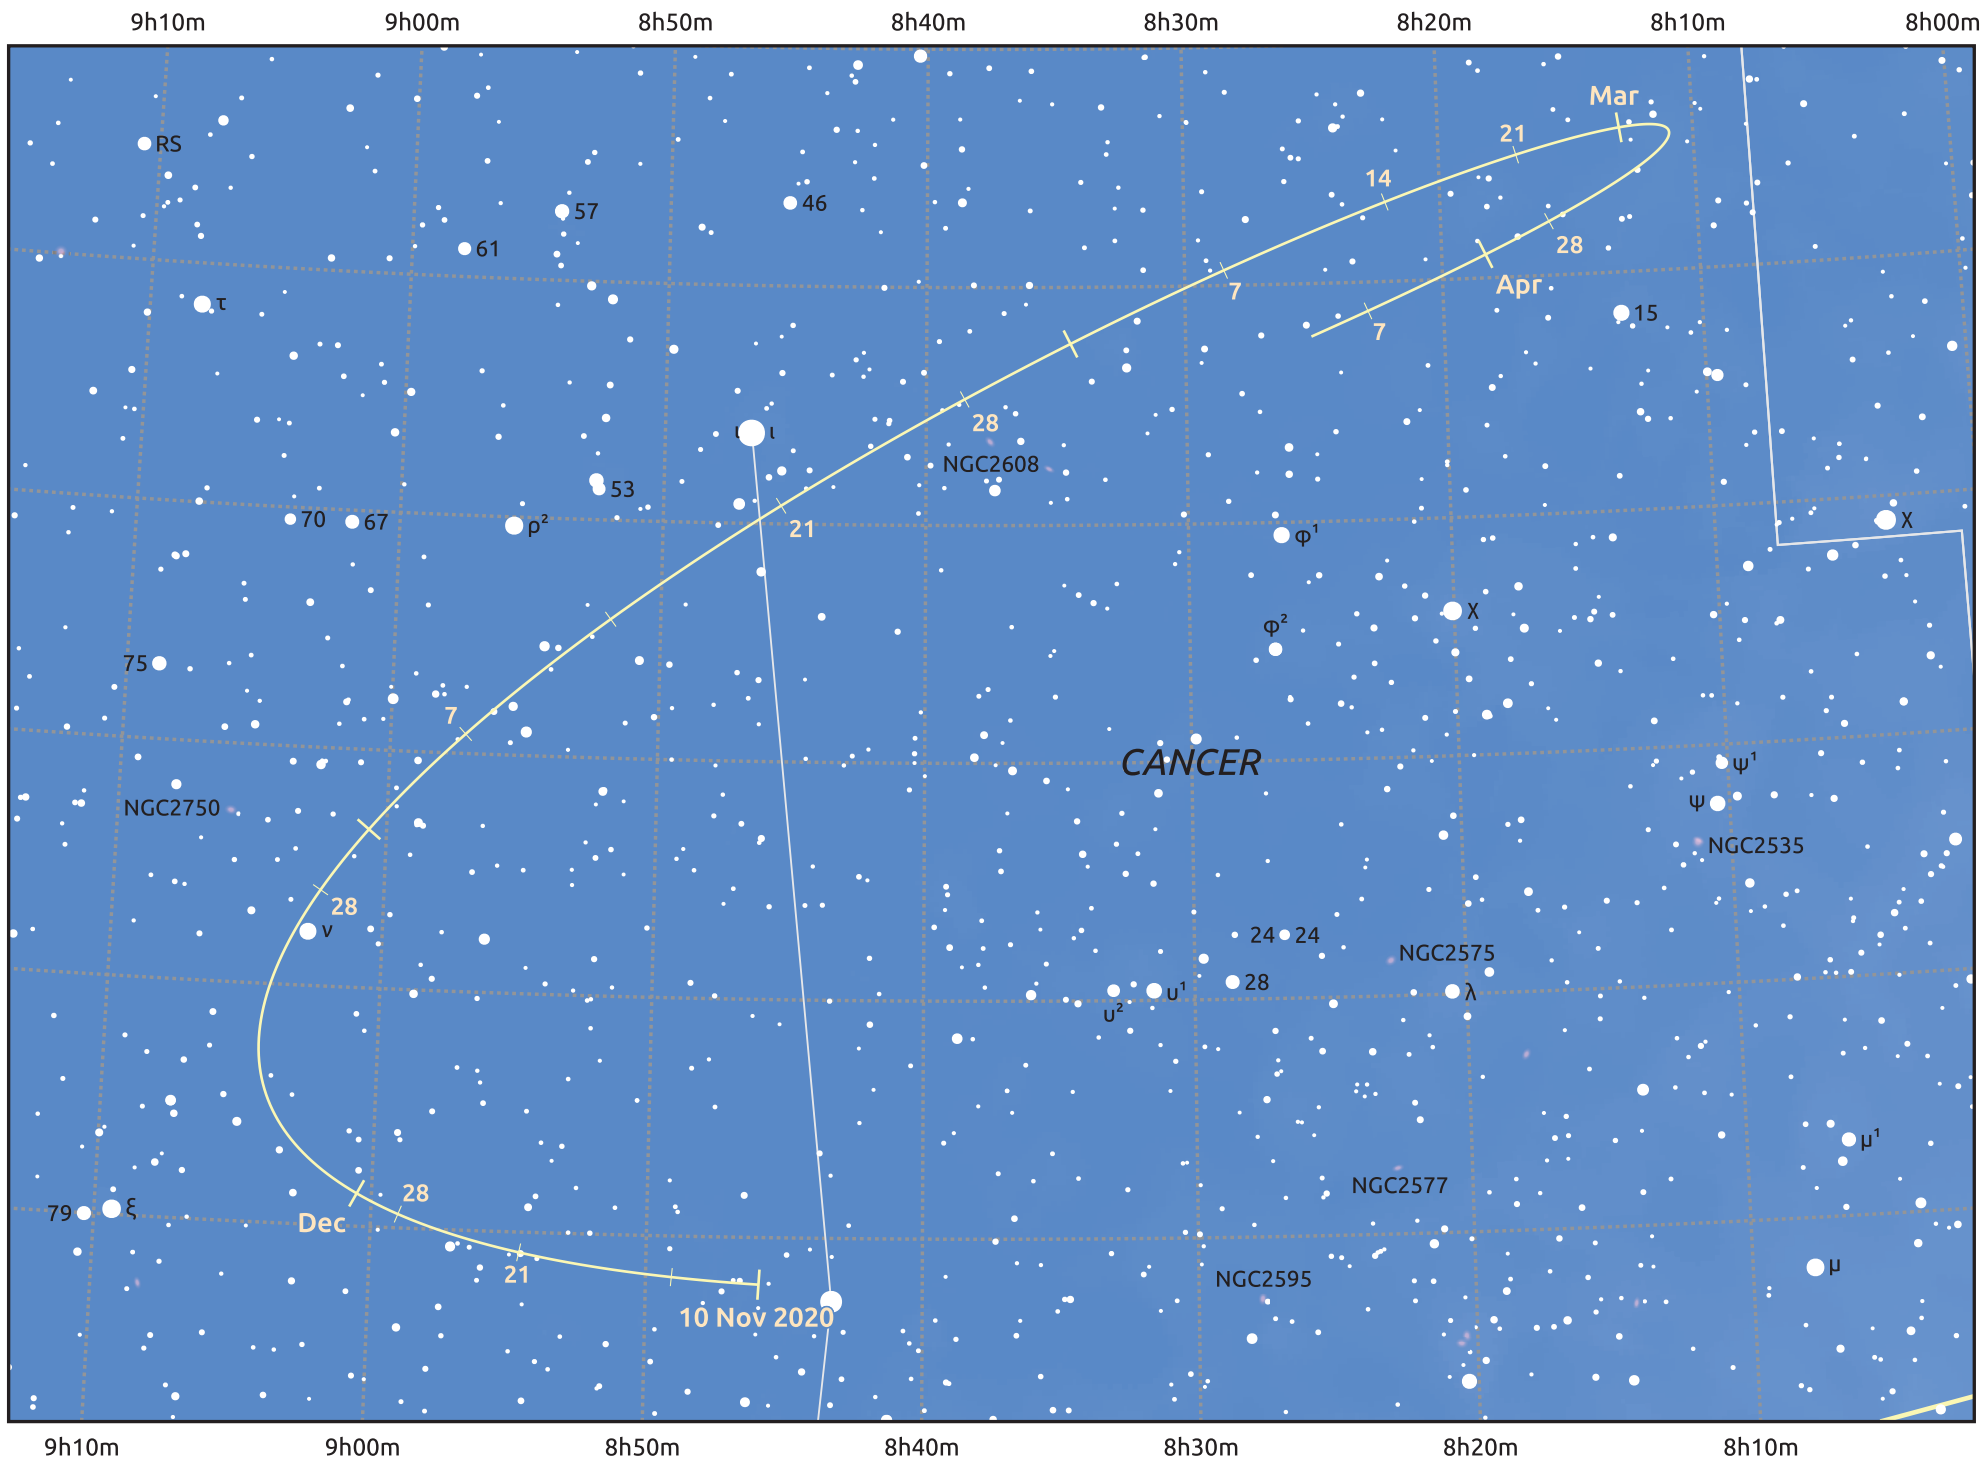

The path of Asteroid 14 Irene around opposition on 24 Jan 2021

© Dominic Ford 2011–2025. Date markers placed at midnight UTC. Downloaded from <https://in-the-sky.org>

Magnitude scale: 10.0 9.0 8.0 7.0 6.0 5.0 4.0

Ecliptic Plane

Galaxy Bright nebula Open cluster Globular cluster Planetary nebula

Date	Mag	Phase
2020 Dec 1	10.7	97%
2020 Dec 25	10.1	98%
2021 Jan 1	10.0	99%
2021 Feb 1	9.5	100%
2021 Mar 1	10.0	98%
2021 Apr 1	10.6	95%