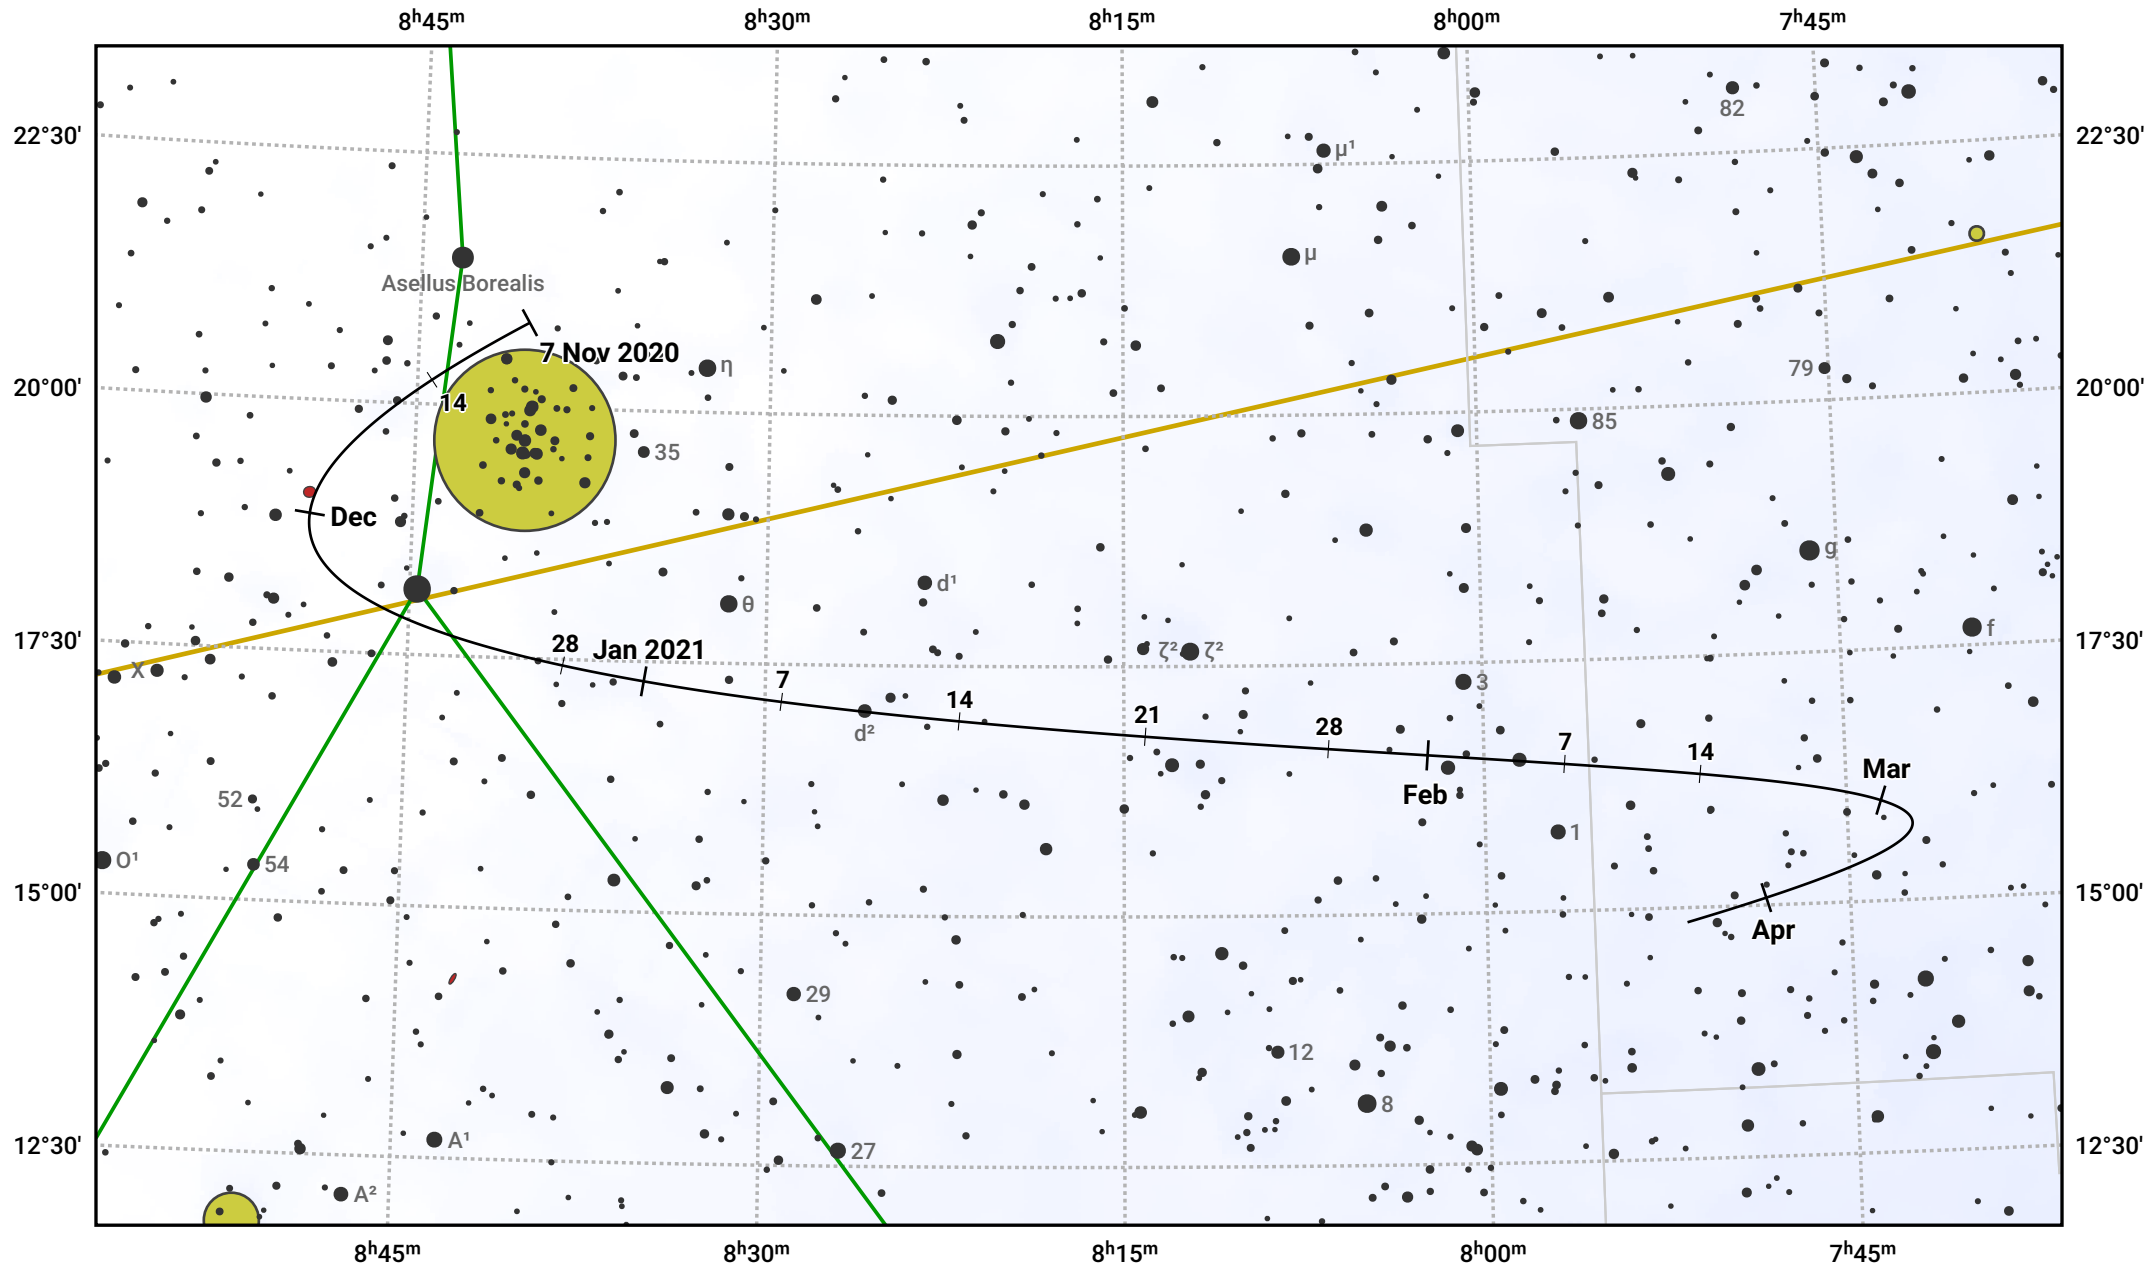

The path of Asteroid 15 Eunomia around opposition on 21 Jan 2021

© Dominic Ford 2011–2024. Date markers placed at midnight UTC. Downloaded from <https://in-the-sky.org>

Magnitude scale: ● 9.0 ● 8.0 ● 7.0 ● 6.0 ● 5.0 ● 4.0 ● 3.0

— Ecliptic Plane

● Galaxy ■ Bright nebula ● Open cluster ● Globular cluster

Date	Mag	Phase
2020 Dec 1	9.6	97%
2021 Jan 1	9.0	99%
2021 Jan 4	9.0	99%
2021 Feb 1	8.9	100%
2021 Mar 1	9.7	98%
2021 Mar 14	10.0	97%
2021 Apr 1	10.3	97%