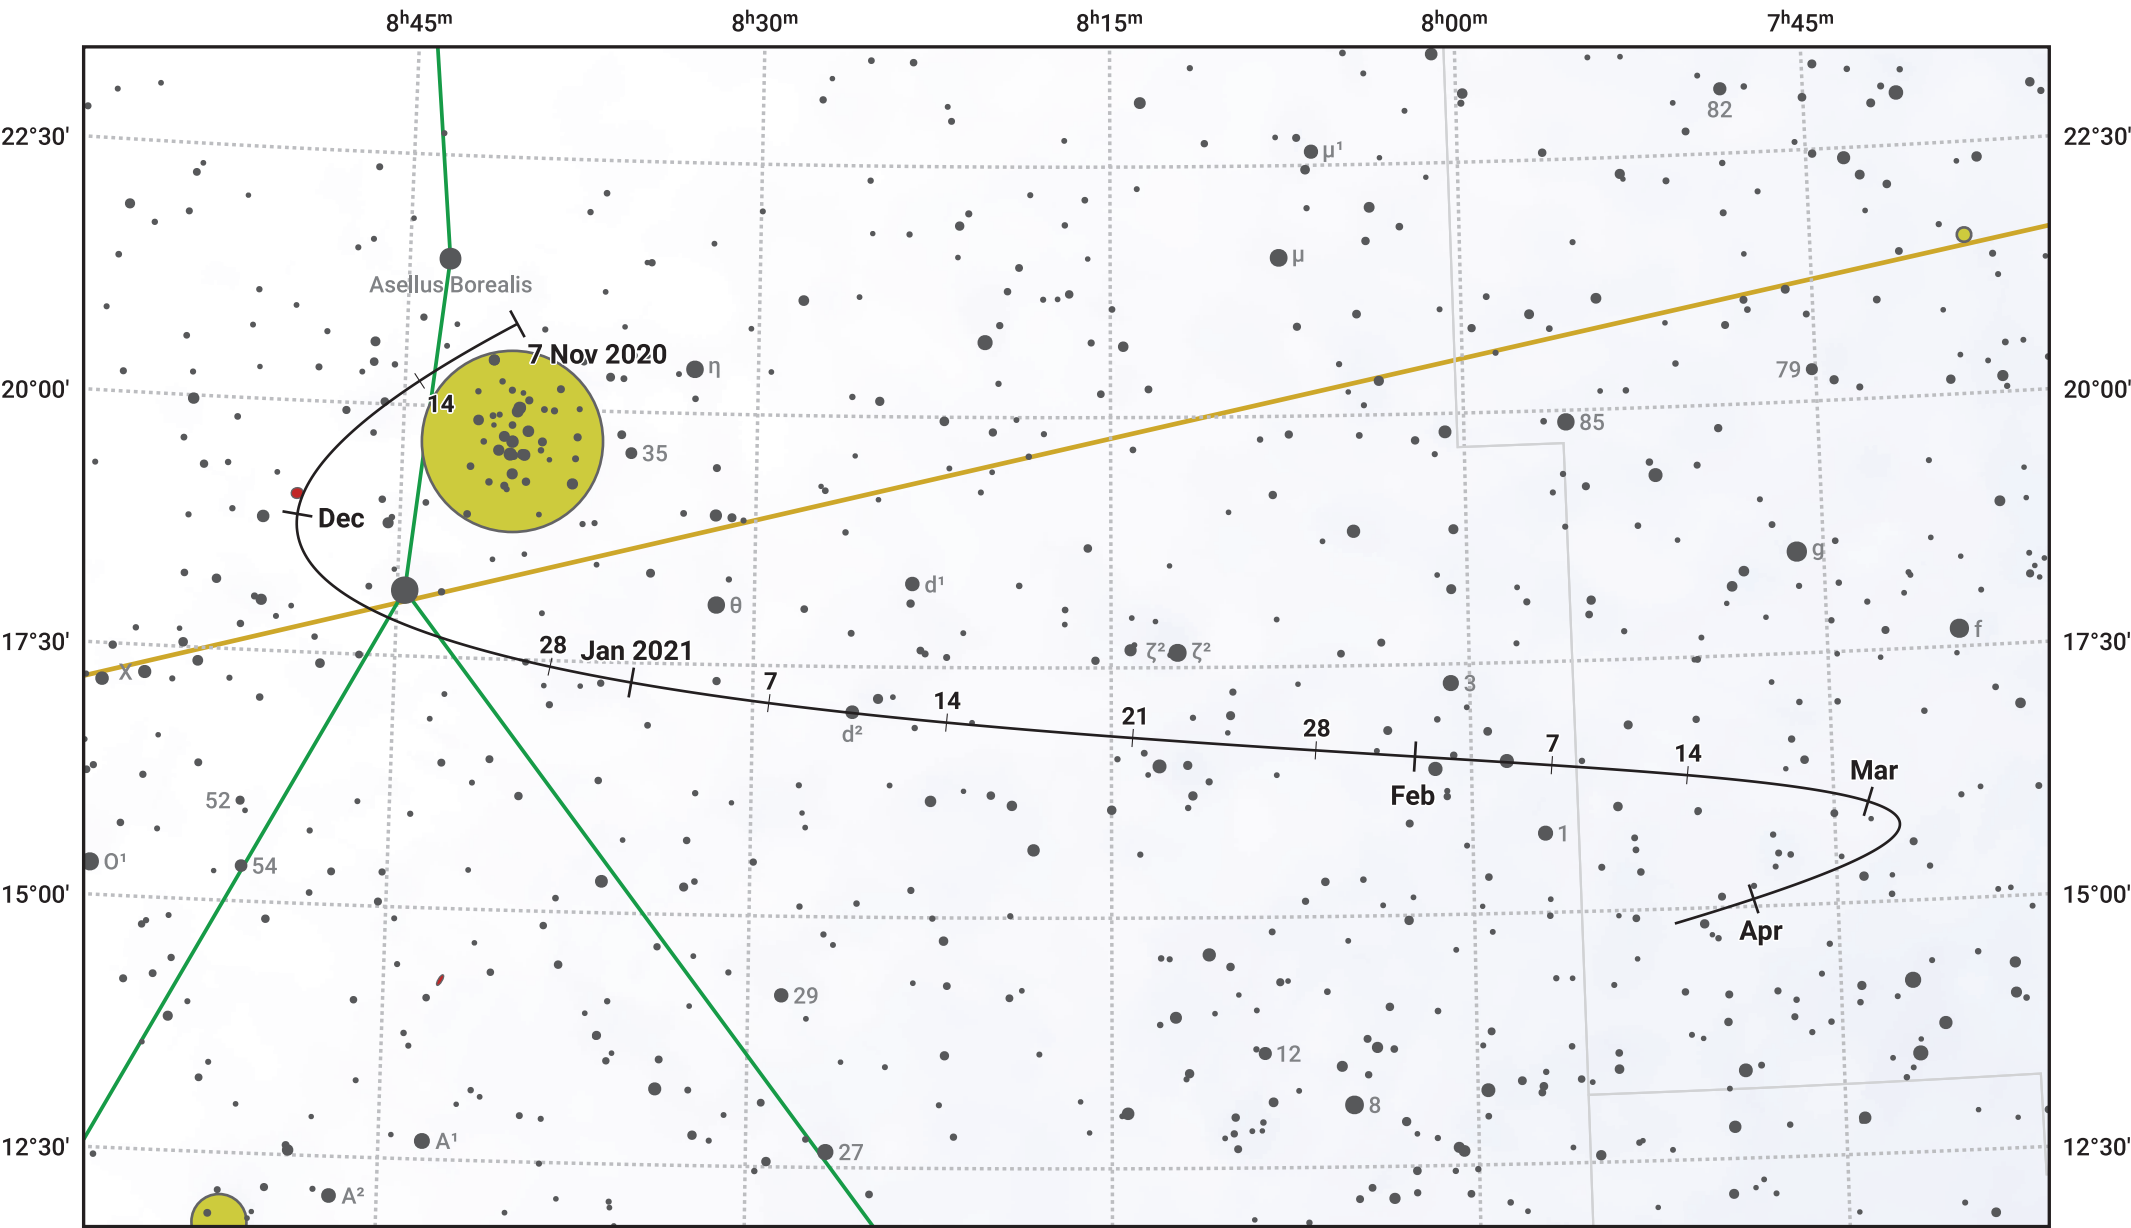

The path of Asteroid 15 Eunomia around opposition on 21 Jan 2021

© Dominic Ford 2011–2024. Date markers placed at midnight UTC. Downloaded from <https://in-the-sky.org>

Magnitude scale: ● 9.0 ● 8.0 ● 7.0 ● 6.0 ● 5.0 ● 4.0 ● 3.0

— Ecliptic Plane

● Galaxy
 ■ Bright nebula
 ● Open cluster
 ⊕ Globular cluster

Date	Mag	Phase
2020 Dec 1	9.6	97%
2021 Jan 1	9.0	99%
2021 Jan 4	9.0	99%
2021 Feb 1	8.9	100%
2021 Mar 1	9.7	98%
2021 Mar 14	10.0	97%
2021 Apr 1	10.3	97%