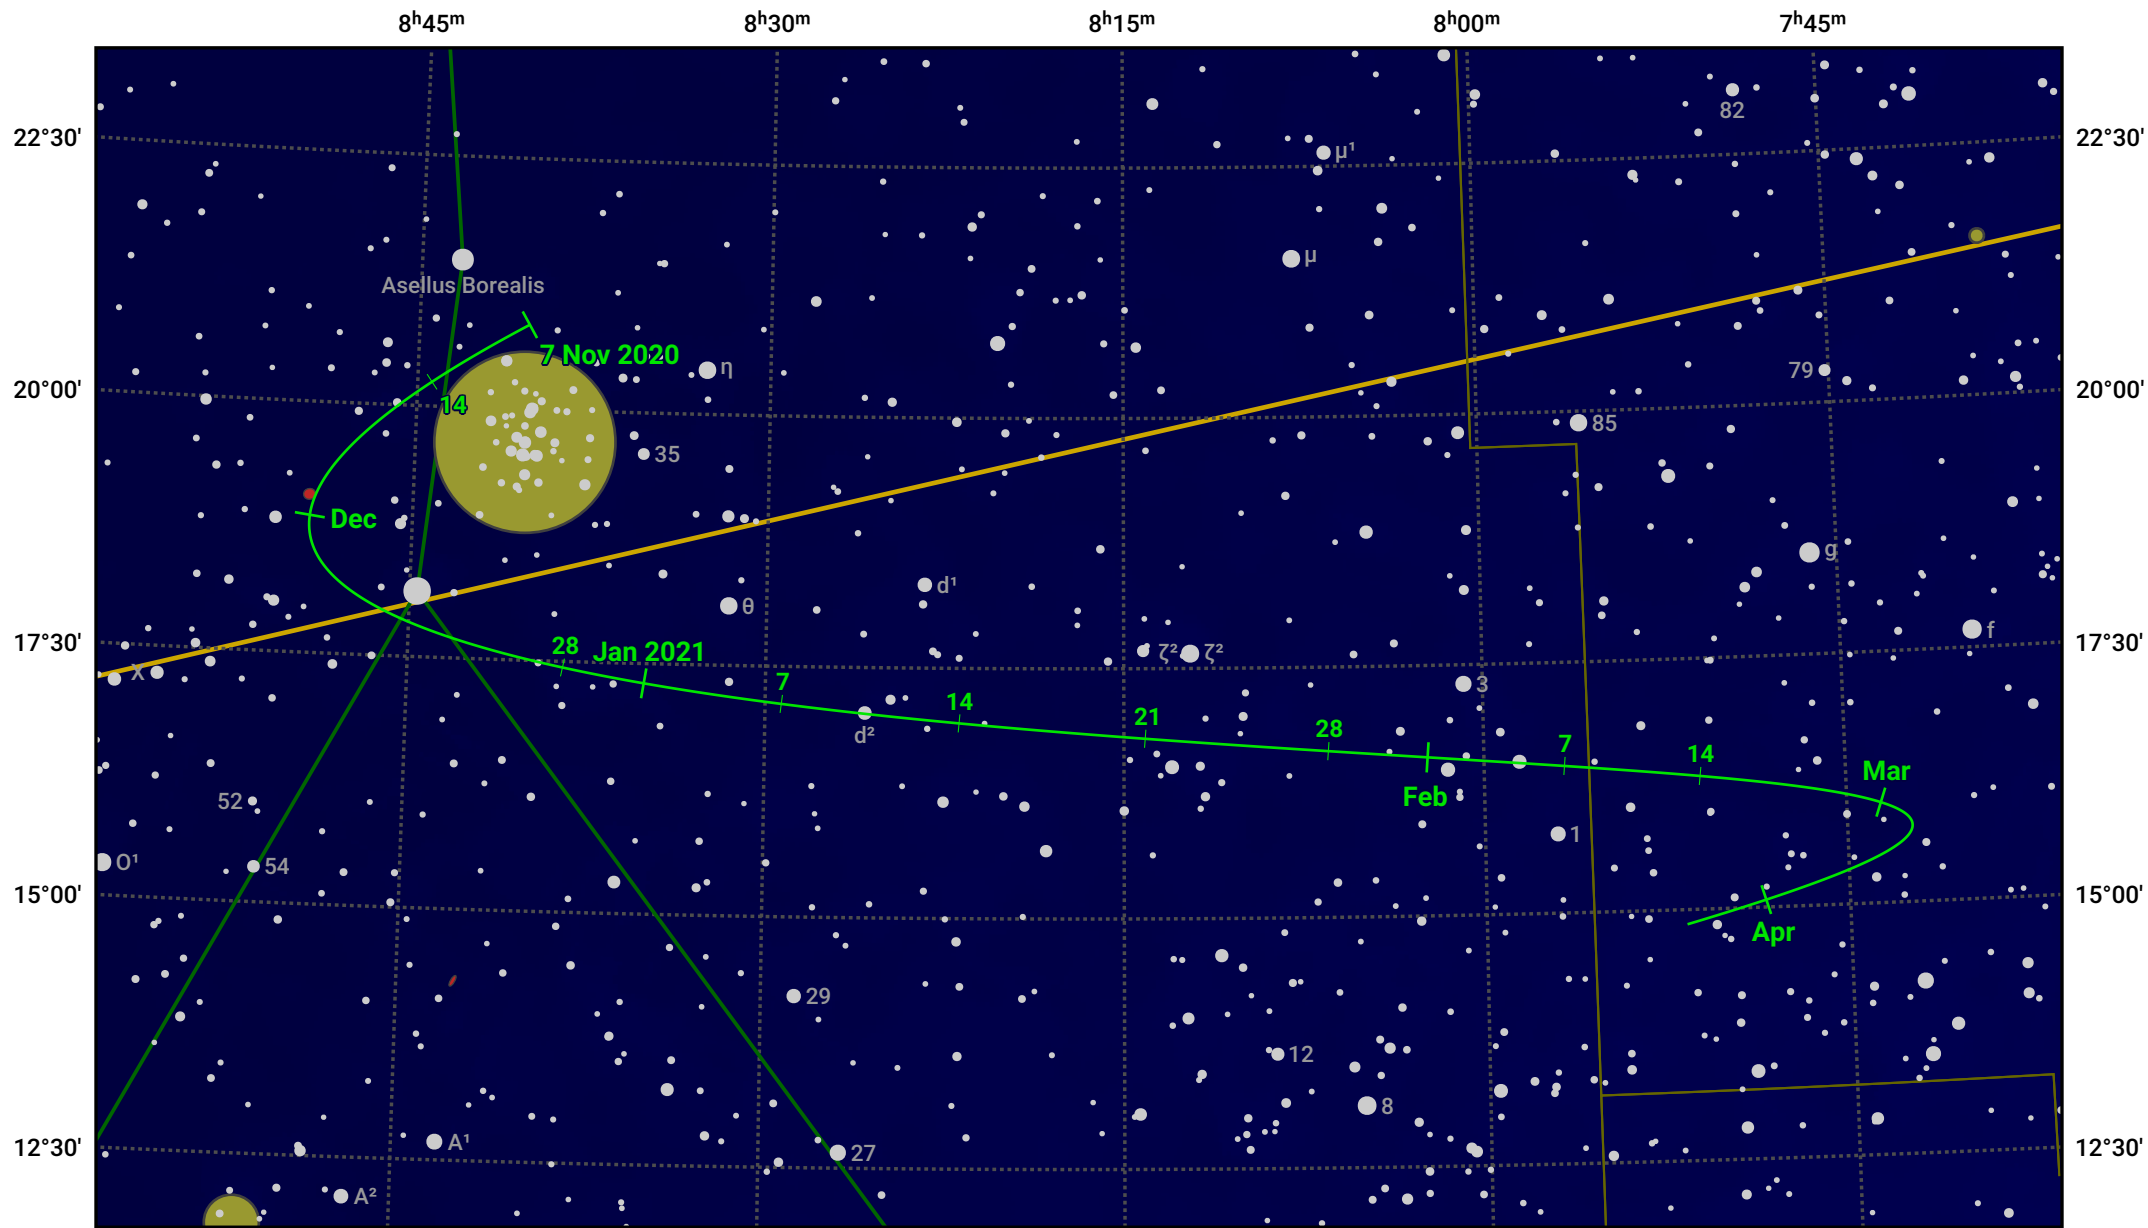

The path of Asteroid 15 Eunomia around opposition on 21 Jan 2021

© Dominic Ford 2011–2024. Date markers placed at midnight UTC. Downloaded from <https://in-the-sky.org>

Magnitude scale: ● 9.0 ● 8.0 ● 7.0 ● 6.0 ● 5.0 ● 4.0 ● 3.0

— Ecliptic Plane

● Galaxy ● Bright nebula ● Open cluster ● Globular cluster

Date	Mag	Phase
2020 Dec 1	9.6	97%
2021 Jan 1	9.0	99%
2021 Jan 4	9.0	99%
2021 Feb 1	8.9	100%
2021 Mar 1	9.7	98%
2021 Mar 14	10.0	97%
2021 Apr 1	10.3	97%