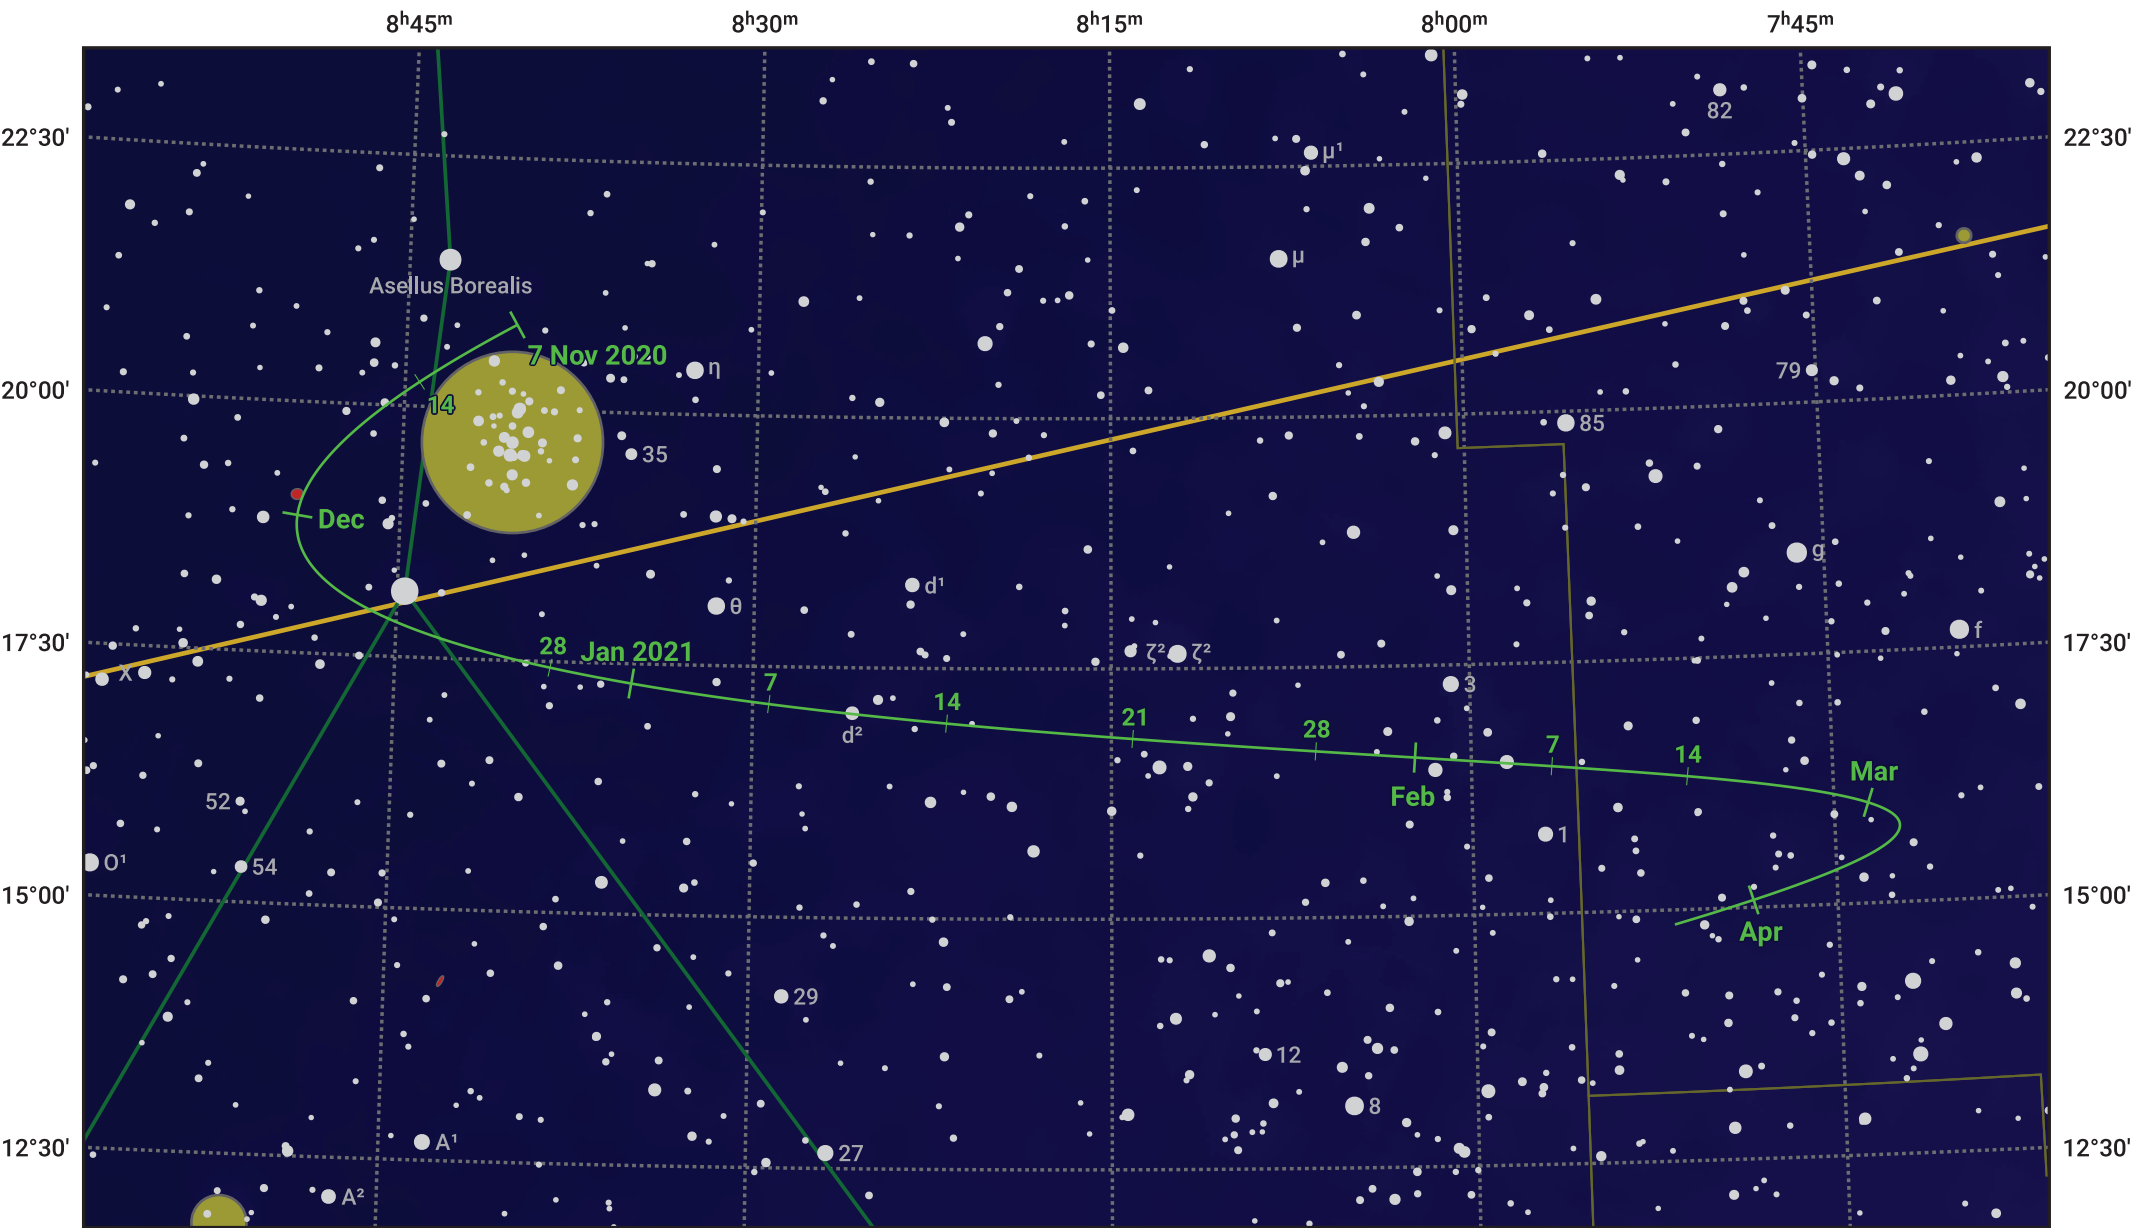

The path of Asteroid 15 Eunomia around opposition on 21 Jan 2021

© Dominic Ford 2011–2024. Date markers placed at midnight UTC. Downloaded from <https://in-the-sky.org>

Magnitude scale: ● 9.0 ● 8.0 ● 7.0 ● 6.0 ● 5.0 ● 4.0 ● 3.0

— Ecliptic Plane

● Galaxy ● Bright nebula ● Open cluster ● Globular cluster

Date	Mag	Phase
2020 Dec 1	9.6	97%
2021 Jan 1	9.0	99%
2021 Jan 4	9.0	99%
2021 Feb 1	8.9	100%
2021 Mar 1	9.7	98%
2021 Mar 14	10.0	97%
2021 Apr 1	10.3	97%