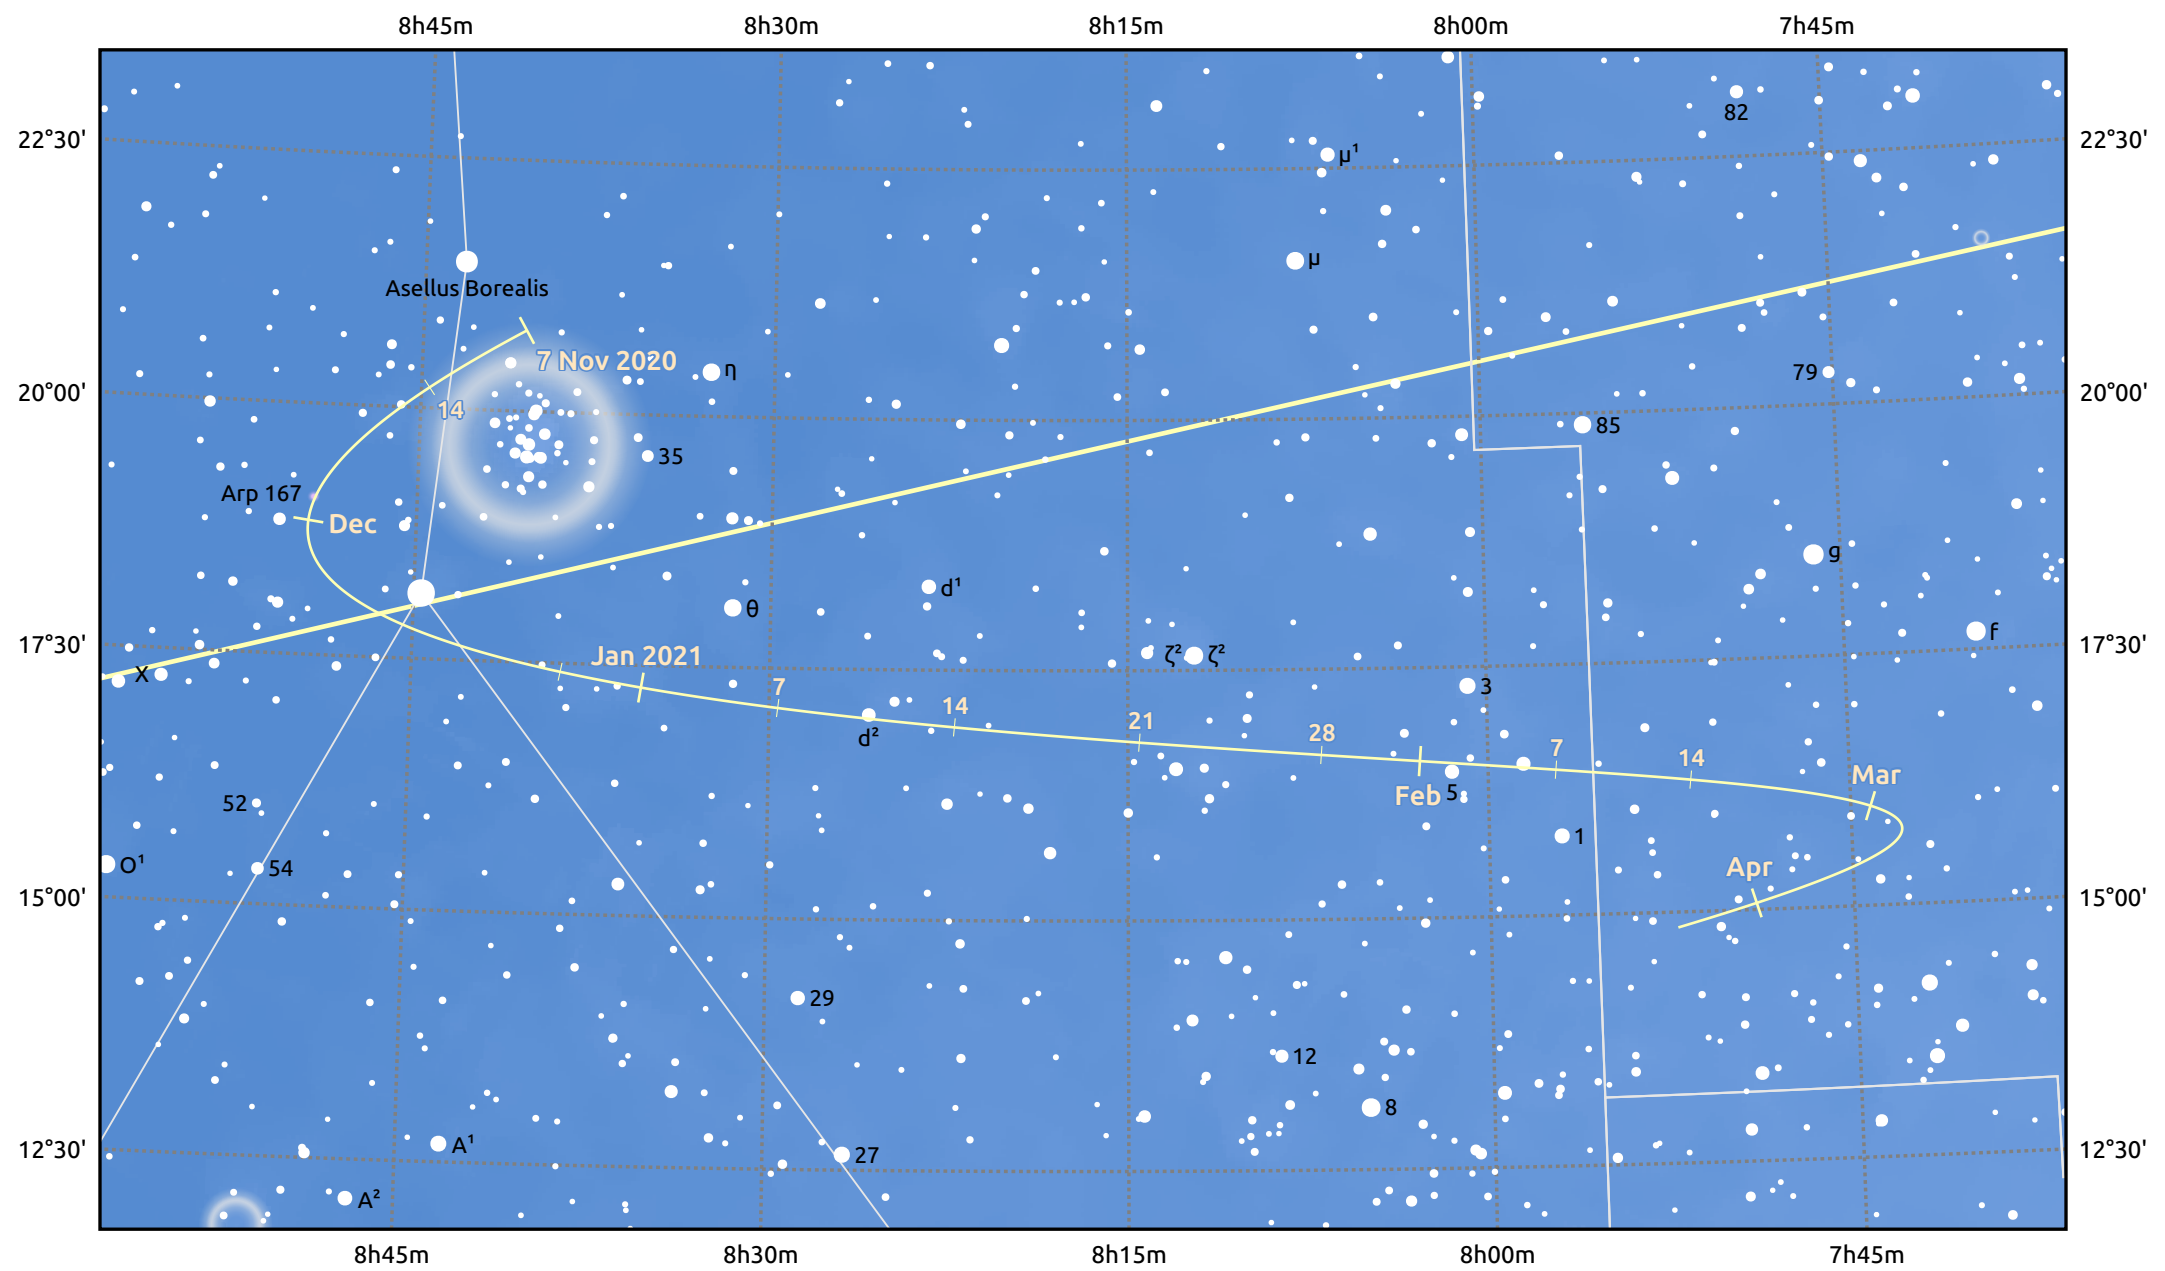

The path of Asteroid 15 Eunomia around opposition on 21 Jan 2021

© Dominic Ford 2011–2025. Date markers placed at midnight UTC. Downloaded from <https://in-the-sky.org>

Magnitude scale: ● 9.0 ● 8.0 ● 7.0 ● 6.0 ● 5.0 ● 4.0 ● 3.0

— Ecliptic Plane

- ◆ Galaxy
- Bright nebula
- Open cluster
- Globular cluster
- ◇ Planetary nebula

Date	Mag	Phase
2020 Dec 1	9.7	97%
2021 Jan 1	9.1	99%
2021 Jan 4	9.0	99%
2021 Feb 1	8.9	100%
2021 Mar 1	9.7	98%
2021 Mar 14	10.0	97%
2021 Apr 1	10.4	97%