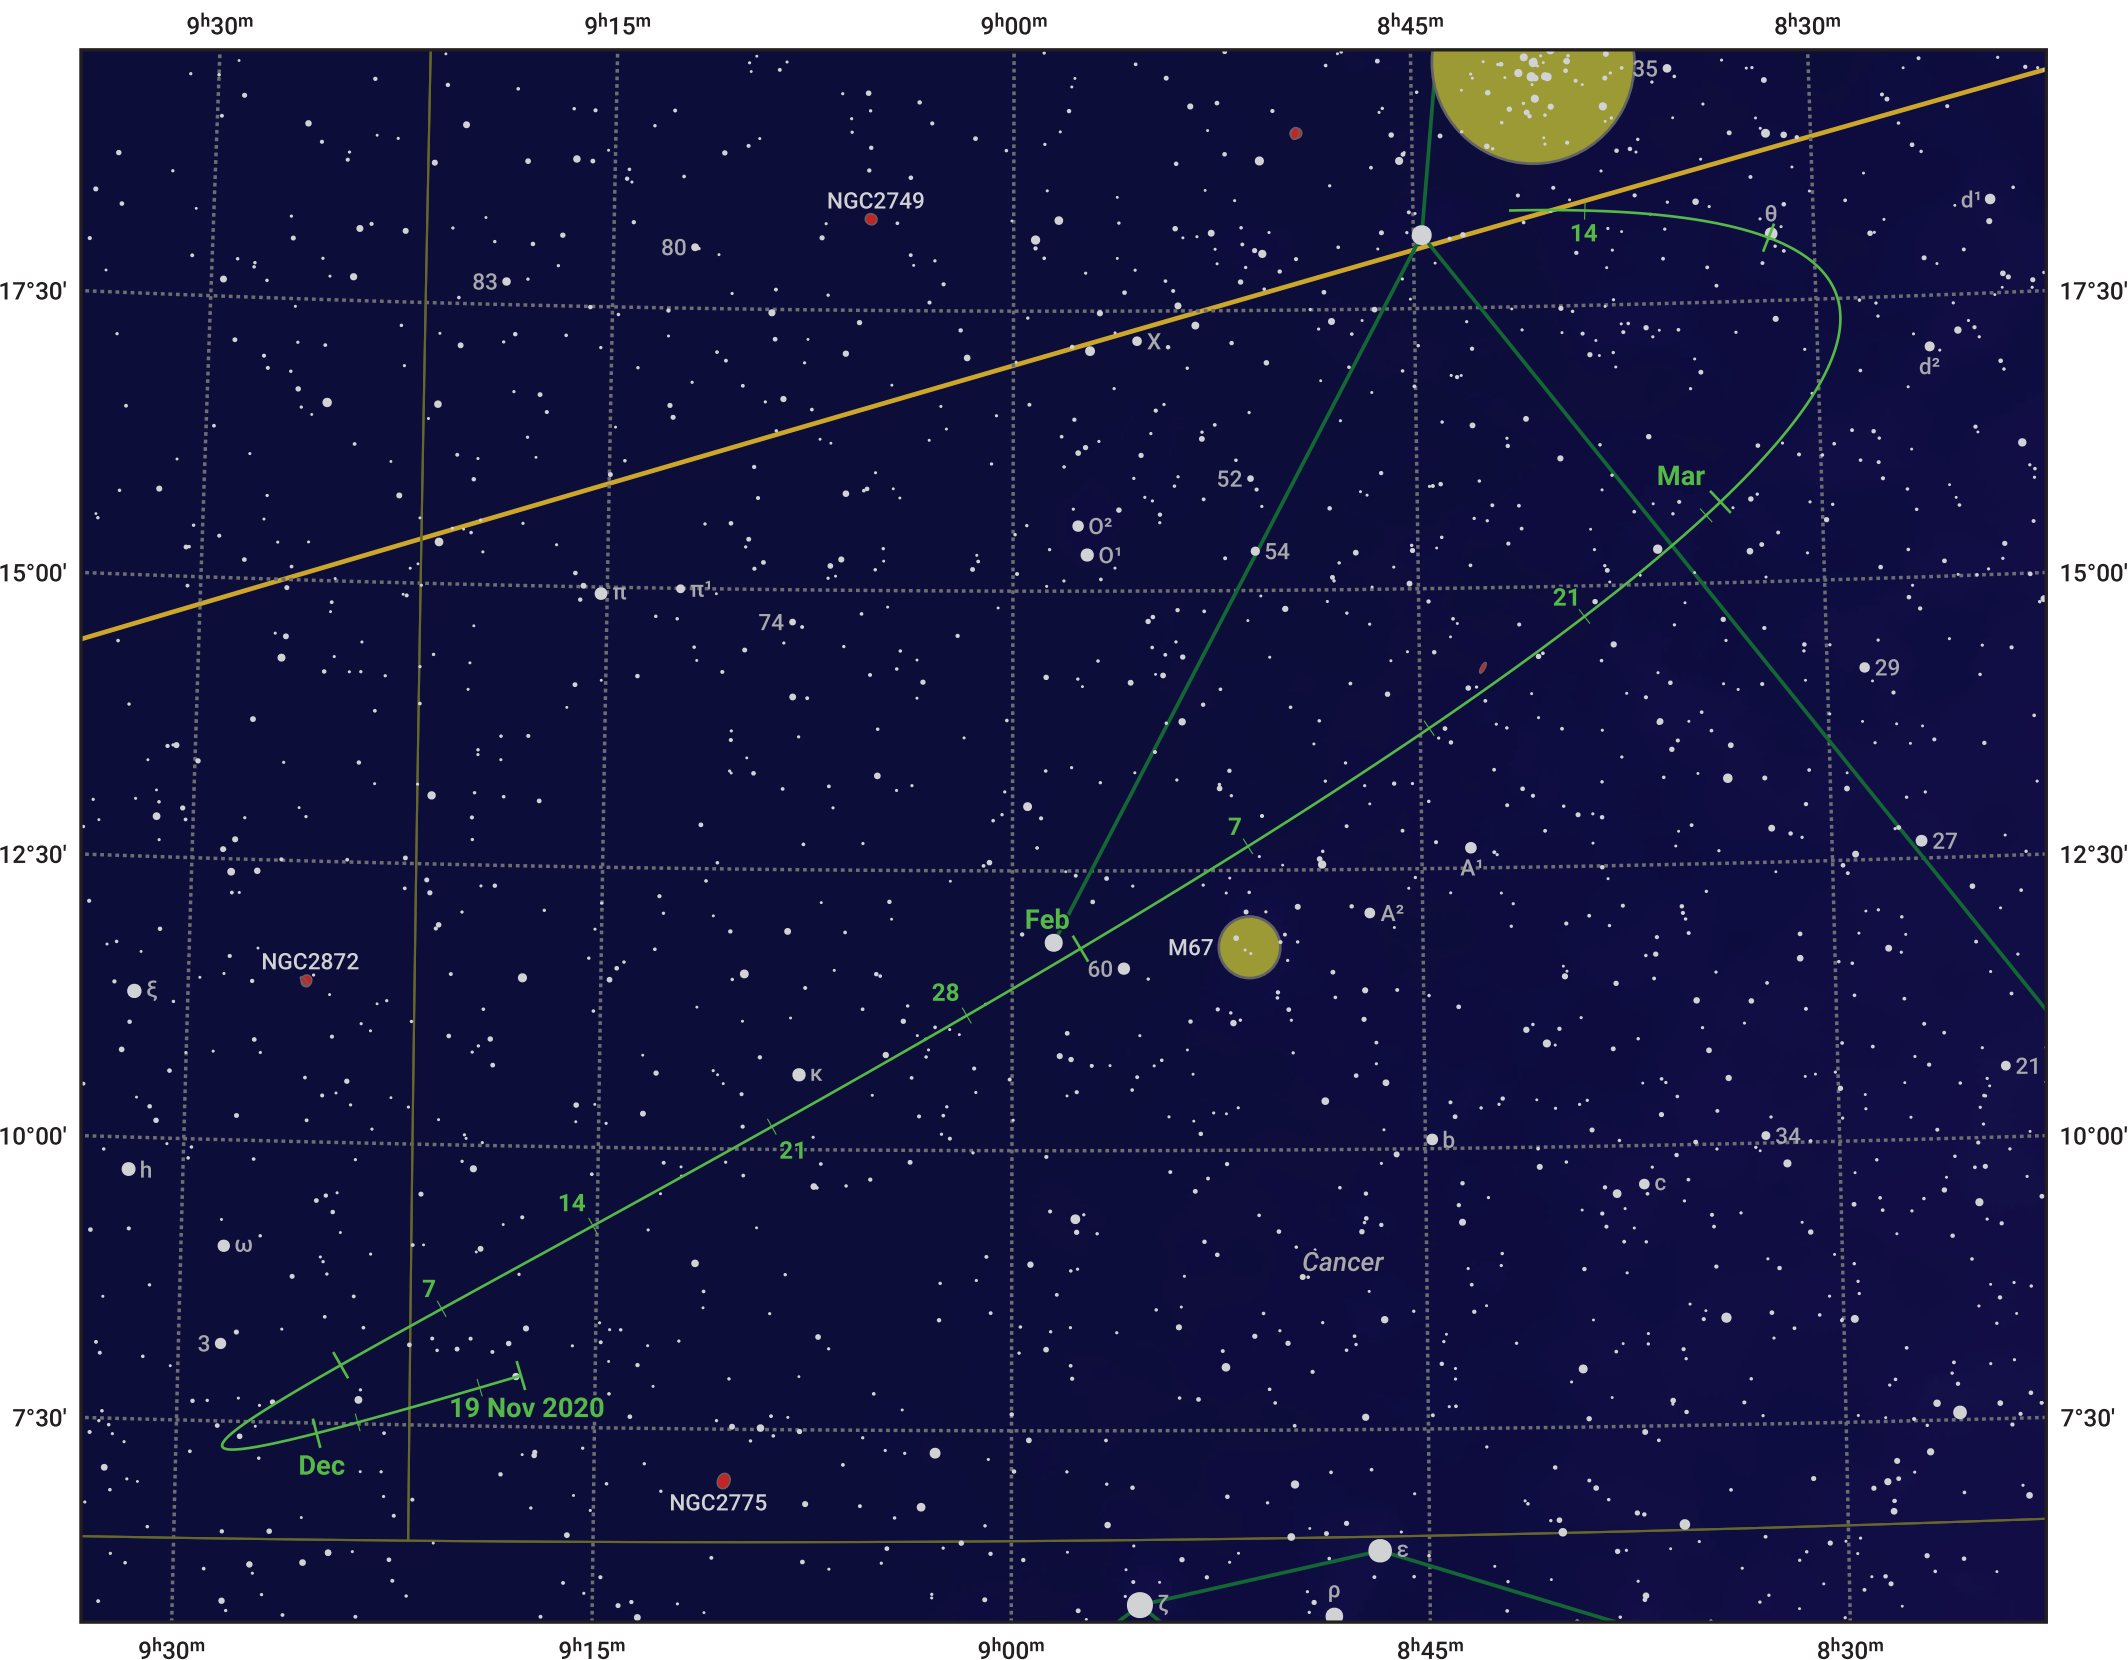

# The path of Asteroid 18 Melpomene around opposition on 2 Feb 2021

© Dominic Ford 2011–2024. Date markers placed at midnight UTC. Downloaded from <https://in-the-sky.org>

Magnitude scale: • 10.0 • 9.0 • 8.0 • 7.0 • 6.0 • 5.0 • 4.0 • 3.0

- Ecliptic Plane
- Galaxy
- Bright nebula
- Open cluster
- Globular cluster

Date	Mag	Phase
2020 Dec 1	10.4	95%
2021 Jan 1	9.9	98%
2021 Jan 16	9.6	99%
2021 Feb 1	9.2	100%
2021 Mar 1	10.0	99%
2021 Mar 22	10.6	97%
2021 Apr 1	10.8	97%