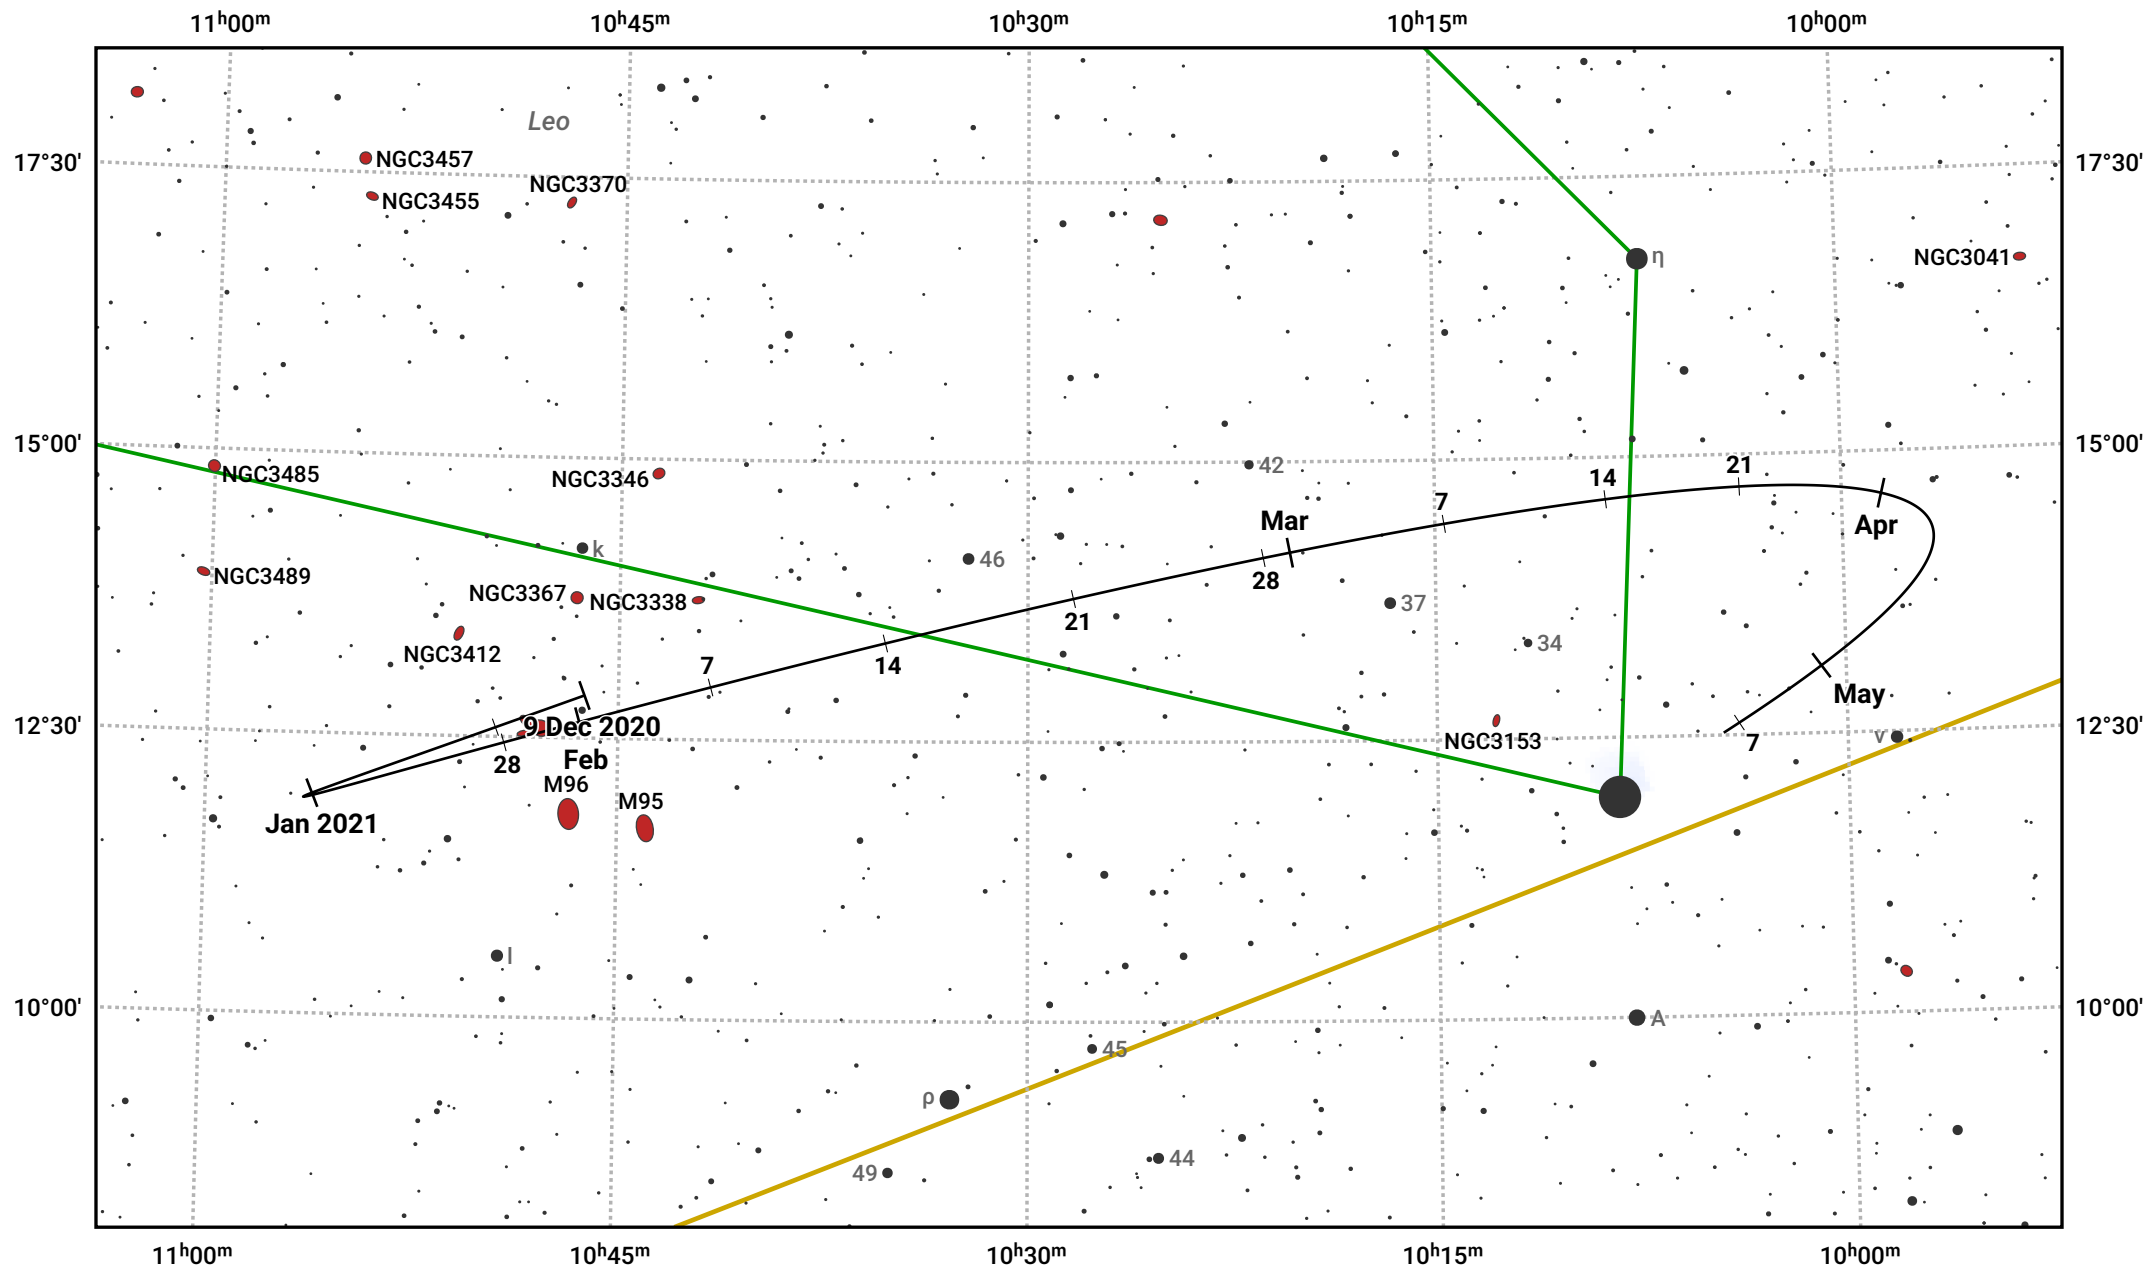

The path of Asteroid 29 Amphitrite around opposition on 22 Feb 2021

© Dominic Ford 2011–2024. Date markers placed at midnight UTC. Downloaded from <https://in-the-sky.org>

Magnitude scale: 10.0 9.0 8.0 7.0 6.0 5.0 4.0 3.0 2.0 1.0

— Ecliptic Plane

Galaxy Bright nebula Open cluster Globular cluster

Date	Mag
2021 Jan 1	10.3
2021 Jan 31	9.7
2021 Feb 1	9.7
2021 Mar 1	9.4
2021 Apr 1	10.2
2021 Apr 29	10.7
2021 May 1	10.8