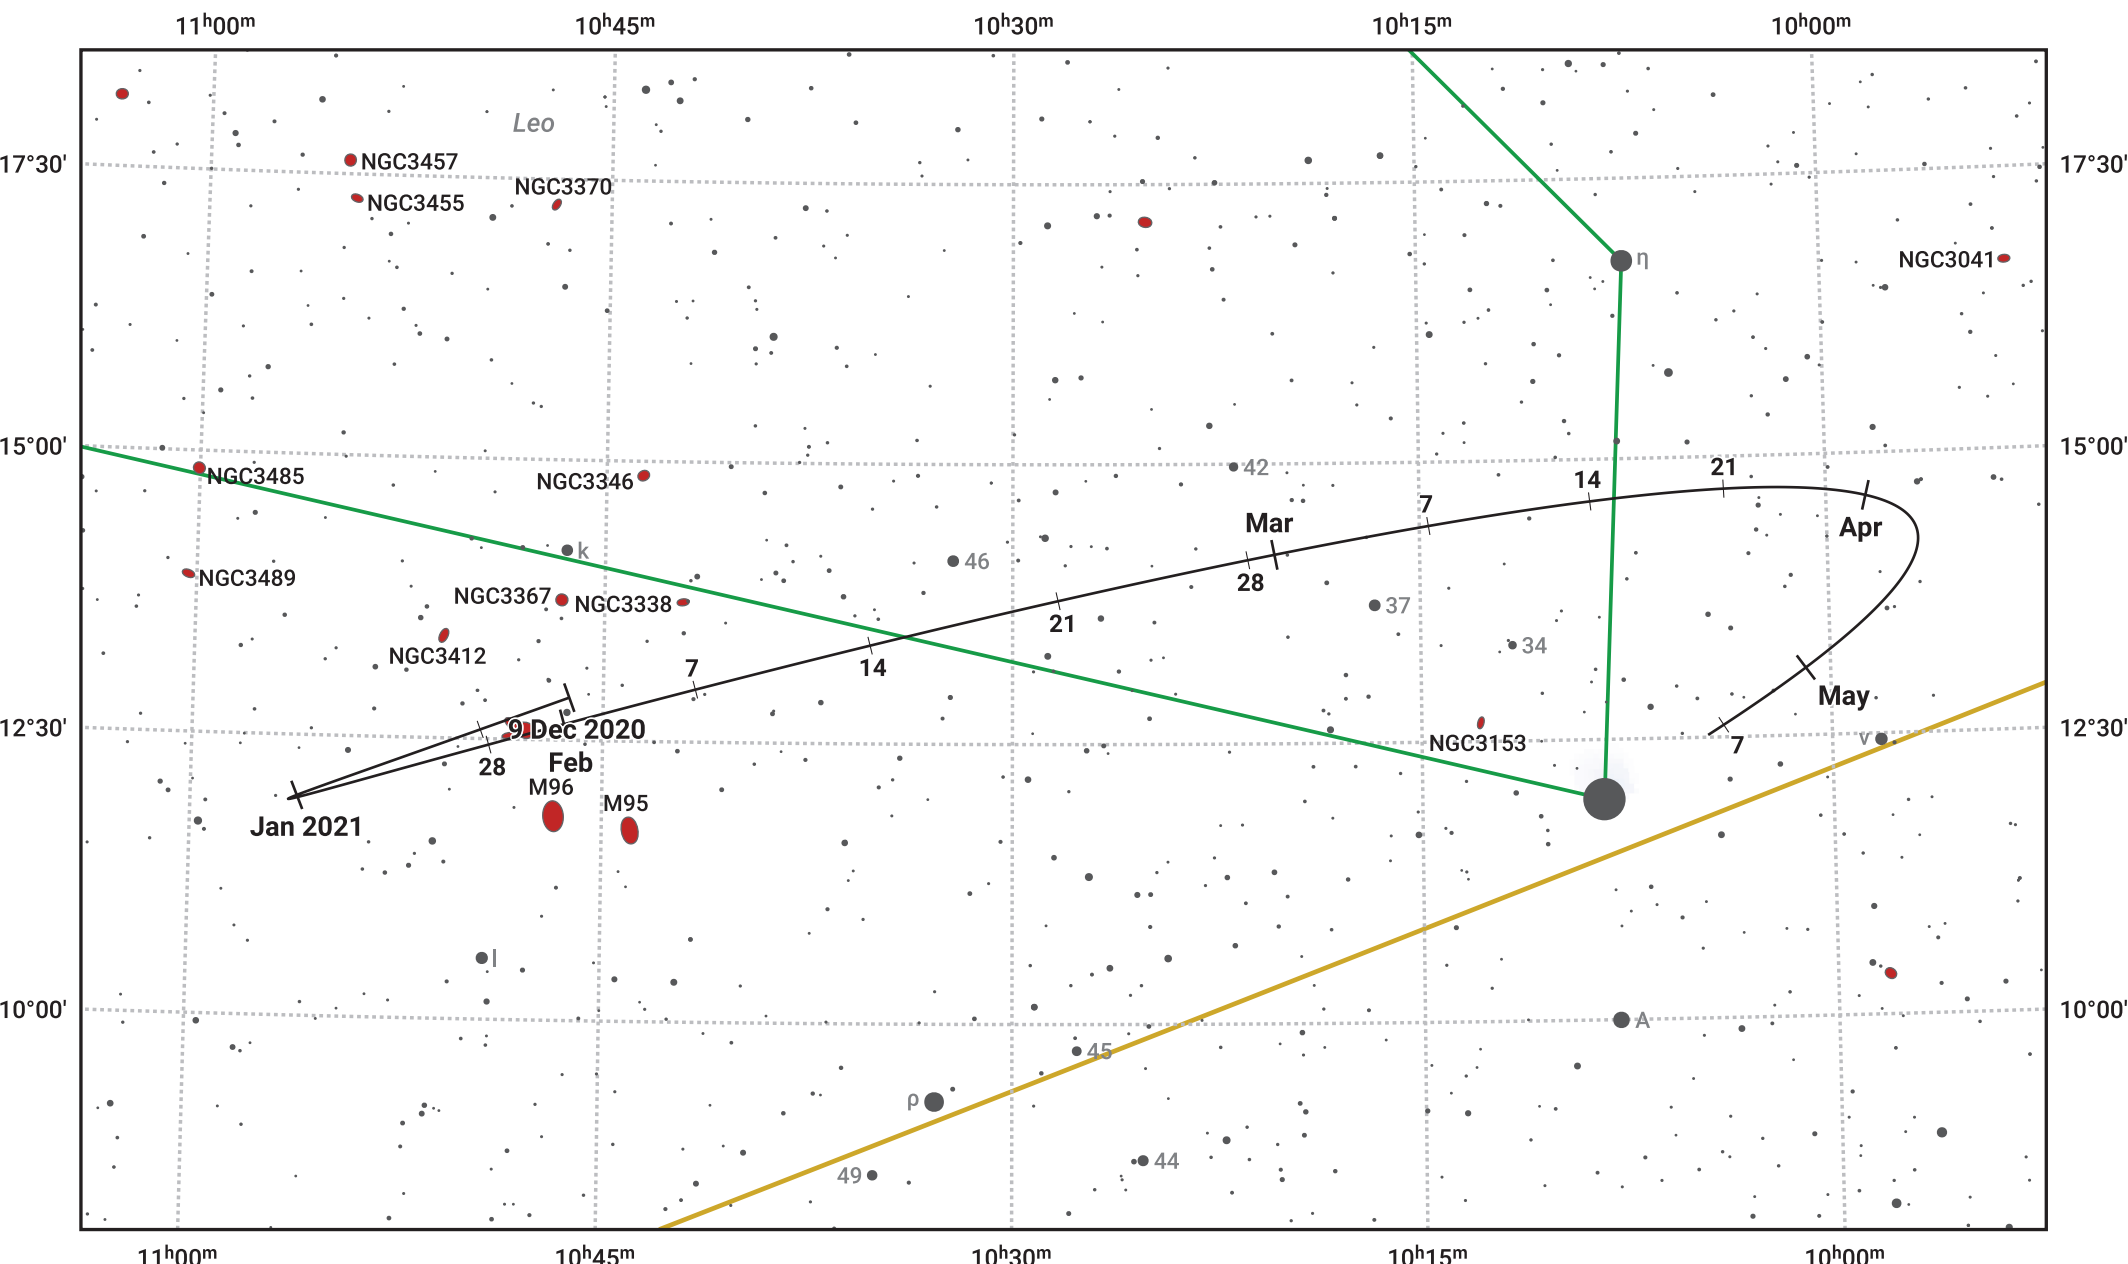

The path of Asteroid 29 Amphitrite around opposition on 22 Feb 2021

© Dominic Ford 2011–2024. Date markers placed at midnight UTC. Downloaded from <https://in-the-sky.org>

Magnitude scale: 10.0 9.0 8.0 7.0 6.0 5.0 4.0 3.0 2.0 1.0

- Ecliptic Plane
- Galaxy
- Bright nebula
- Open cluster
- ⊕ Globular cluster

Date	Mag
2021 Jan 1	10.3
2021 Jan 31	9.7
2021 Feb 1	9.7
2021 Mar 1	9.4
2021 Apr 1	10.2
2021 Apr 29	10.7
2021 May 1	10.8