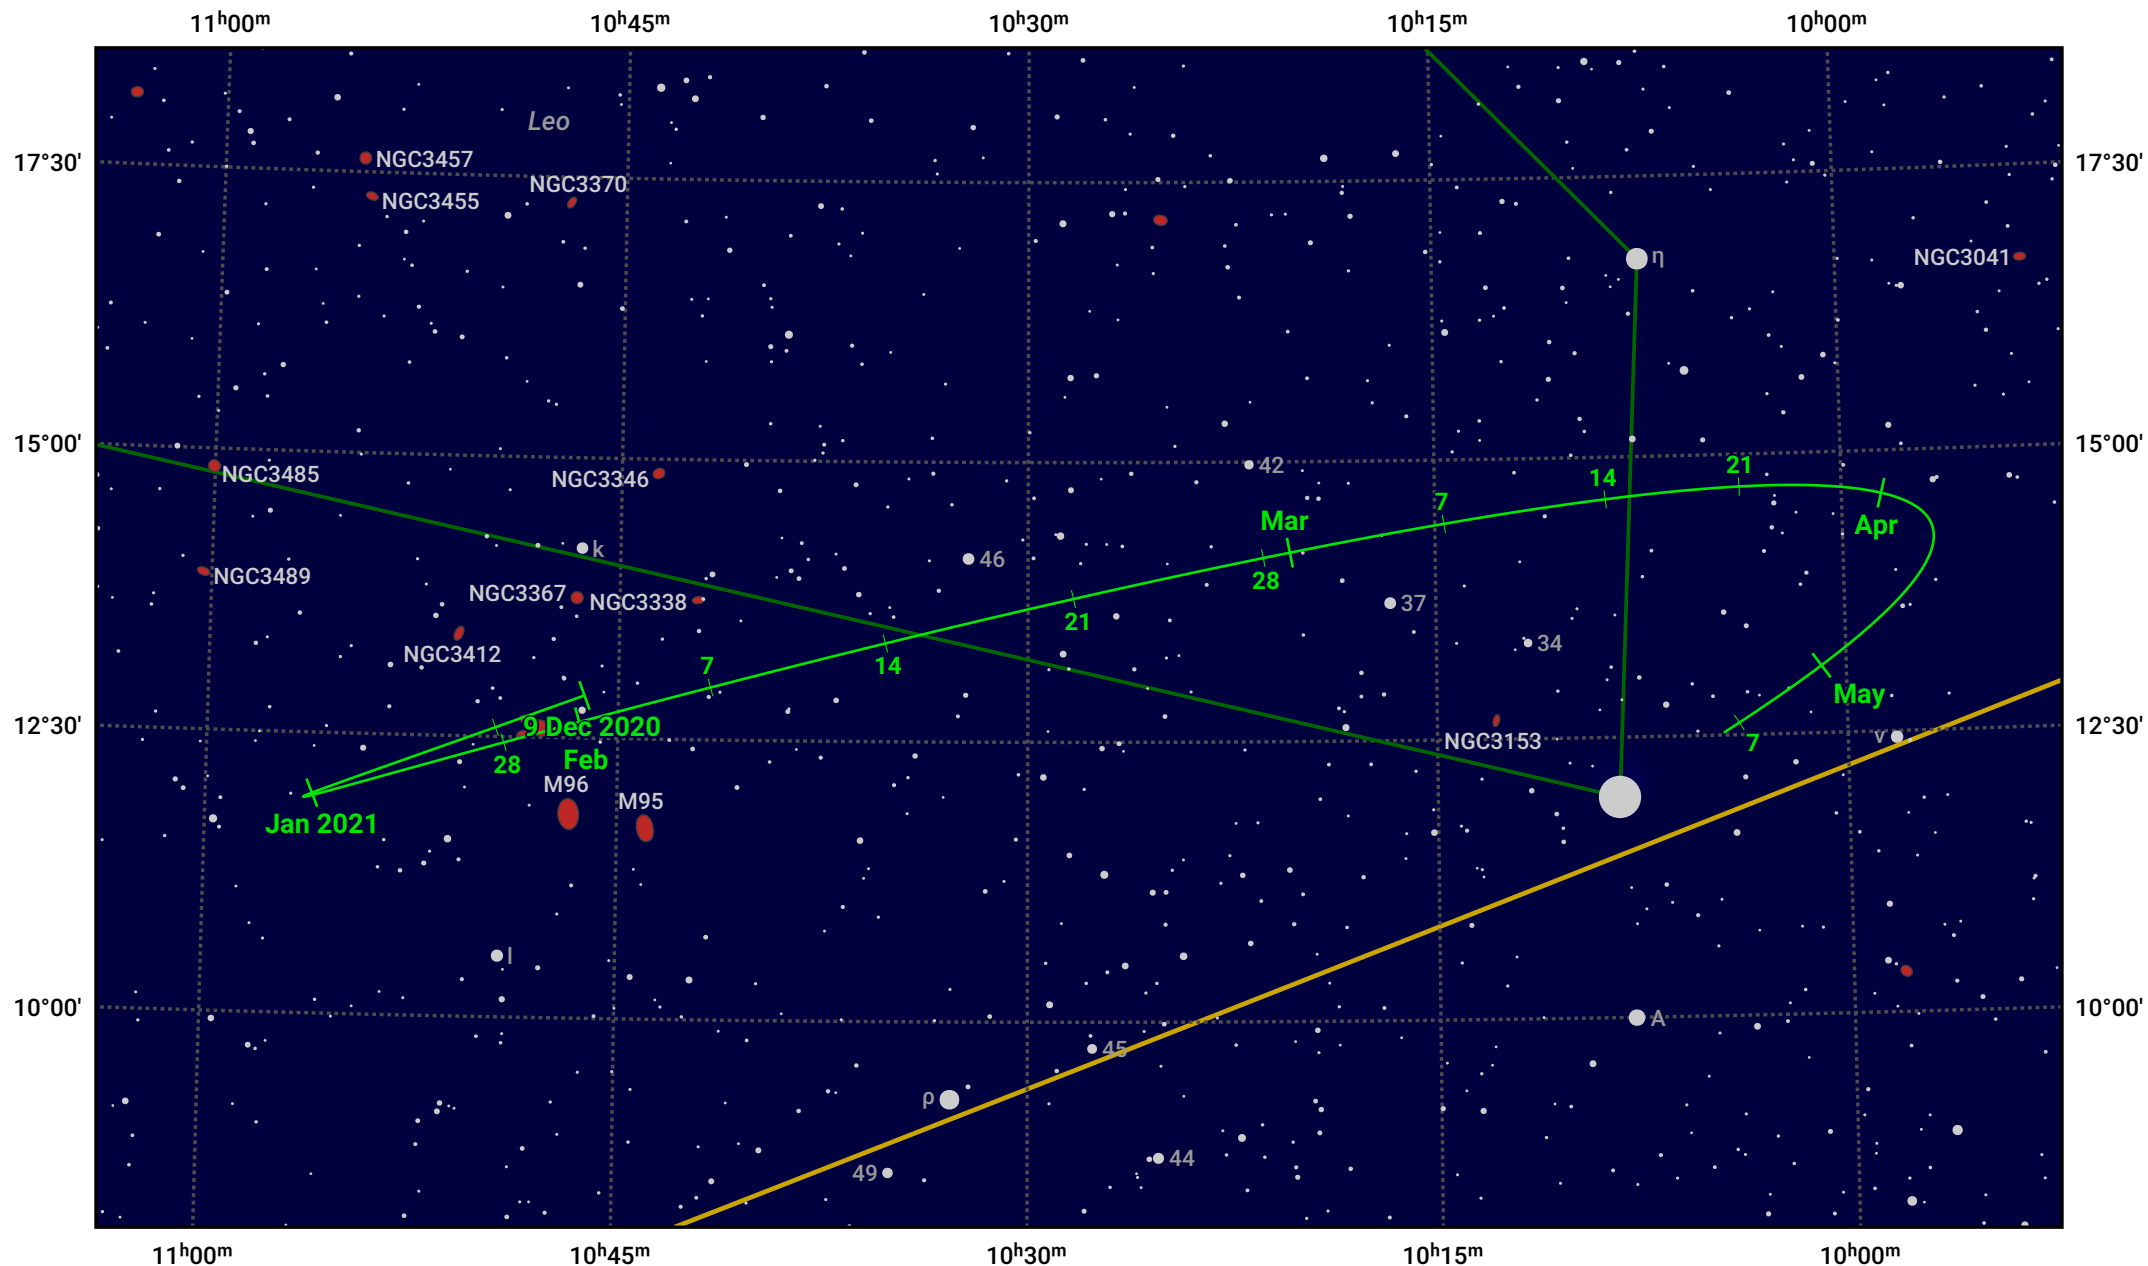

The path of Asteroid 29 Amphitrite around opposition on 22 Feb 2021

© Dominic Ford 2011–2024. Date markers placed at midnight UTC. Downloaded from <https://in-the-sky.org>

Magnitude scale: 10.0 9.0 8.0 7.0 6.0 5.0 4.0 3.0 2.0 1.0

— Ecliptic Plane

Galaxy Bright nebula Open cluster Globular cluster

Date	Mag
2021 Jan 1	10.3
2021 Jan 31	9.7
2021 Feb 1	9.7
2021 Mar 1	9.4
2021 Apr 1	10.2
2021 Apr 29	10.7
2021 May 1	10.8