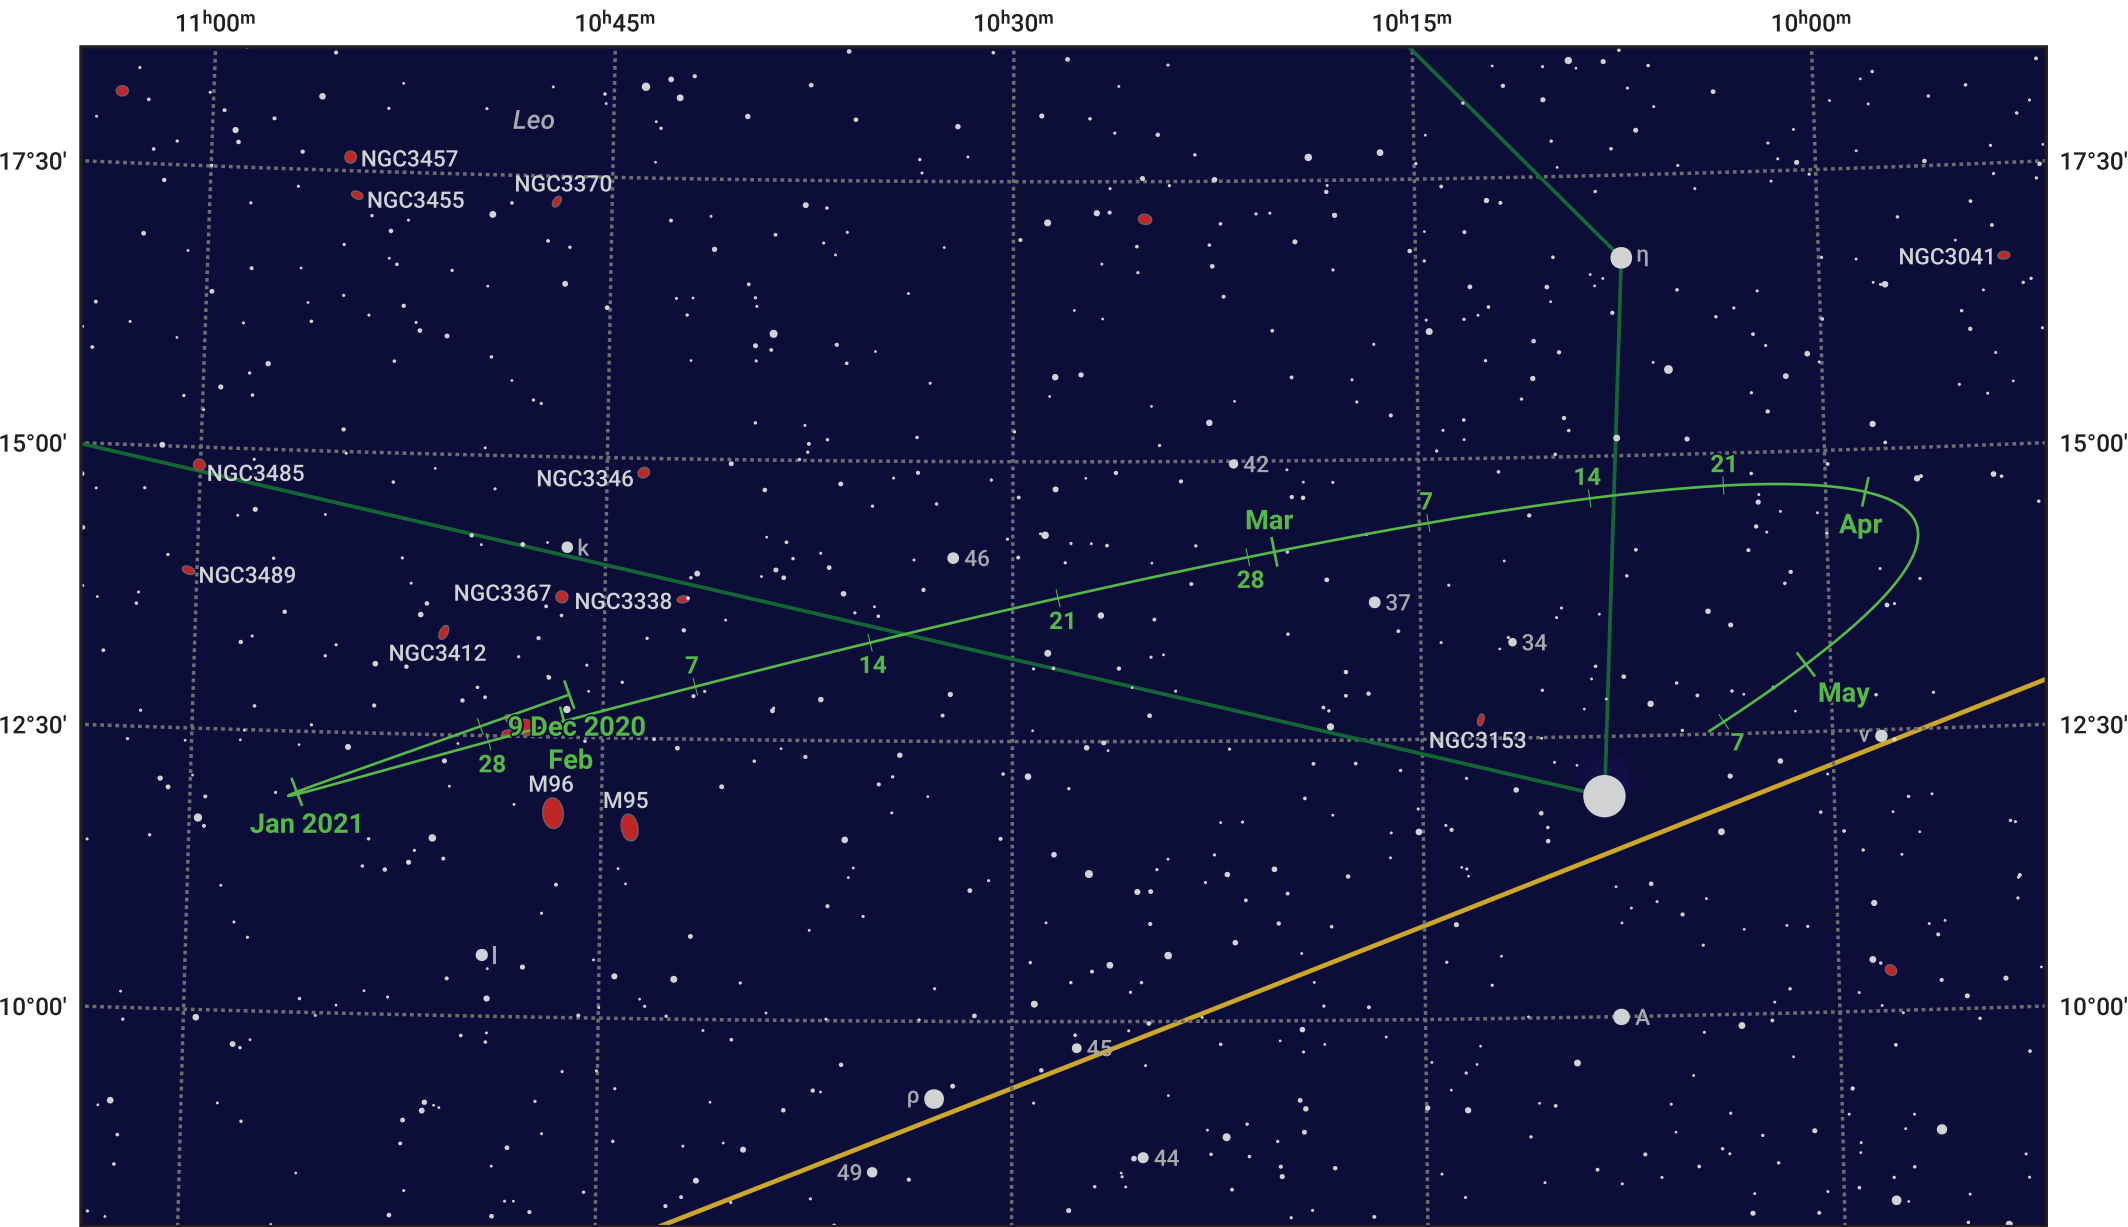

The path of Asteroid 29 Amphitrite around opposition on 22 Feb 2021

© Dominic Ford 2011–2024. Date markers placed at midnight UTC. Downloaded from <https://in-the-sky.org>

Magnitude scale: 10.0 9.0 8.0 7.0 6.0 5.0 4.0 3.0 2.0 1.0

- Ecliptic Plane
- Galaxy
- Bright nebula
- Open cluster
- ⊕ Globular cluster

Date	Mag
2021 Jan 1	10.3
2021 Jan 31	9.7
2021 Feb 1	9.7
2021 Mar 1	9.4
2021 Apr 1	10.2
2021 Apr 29	10.7
2021 May 1	10.8