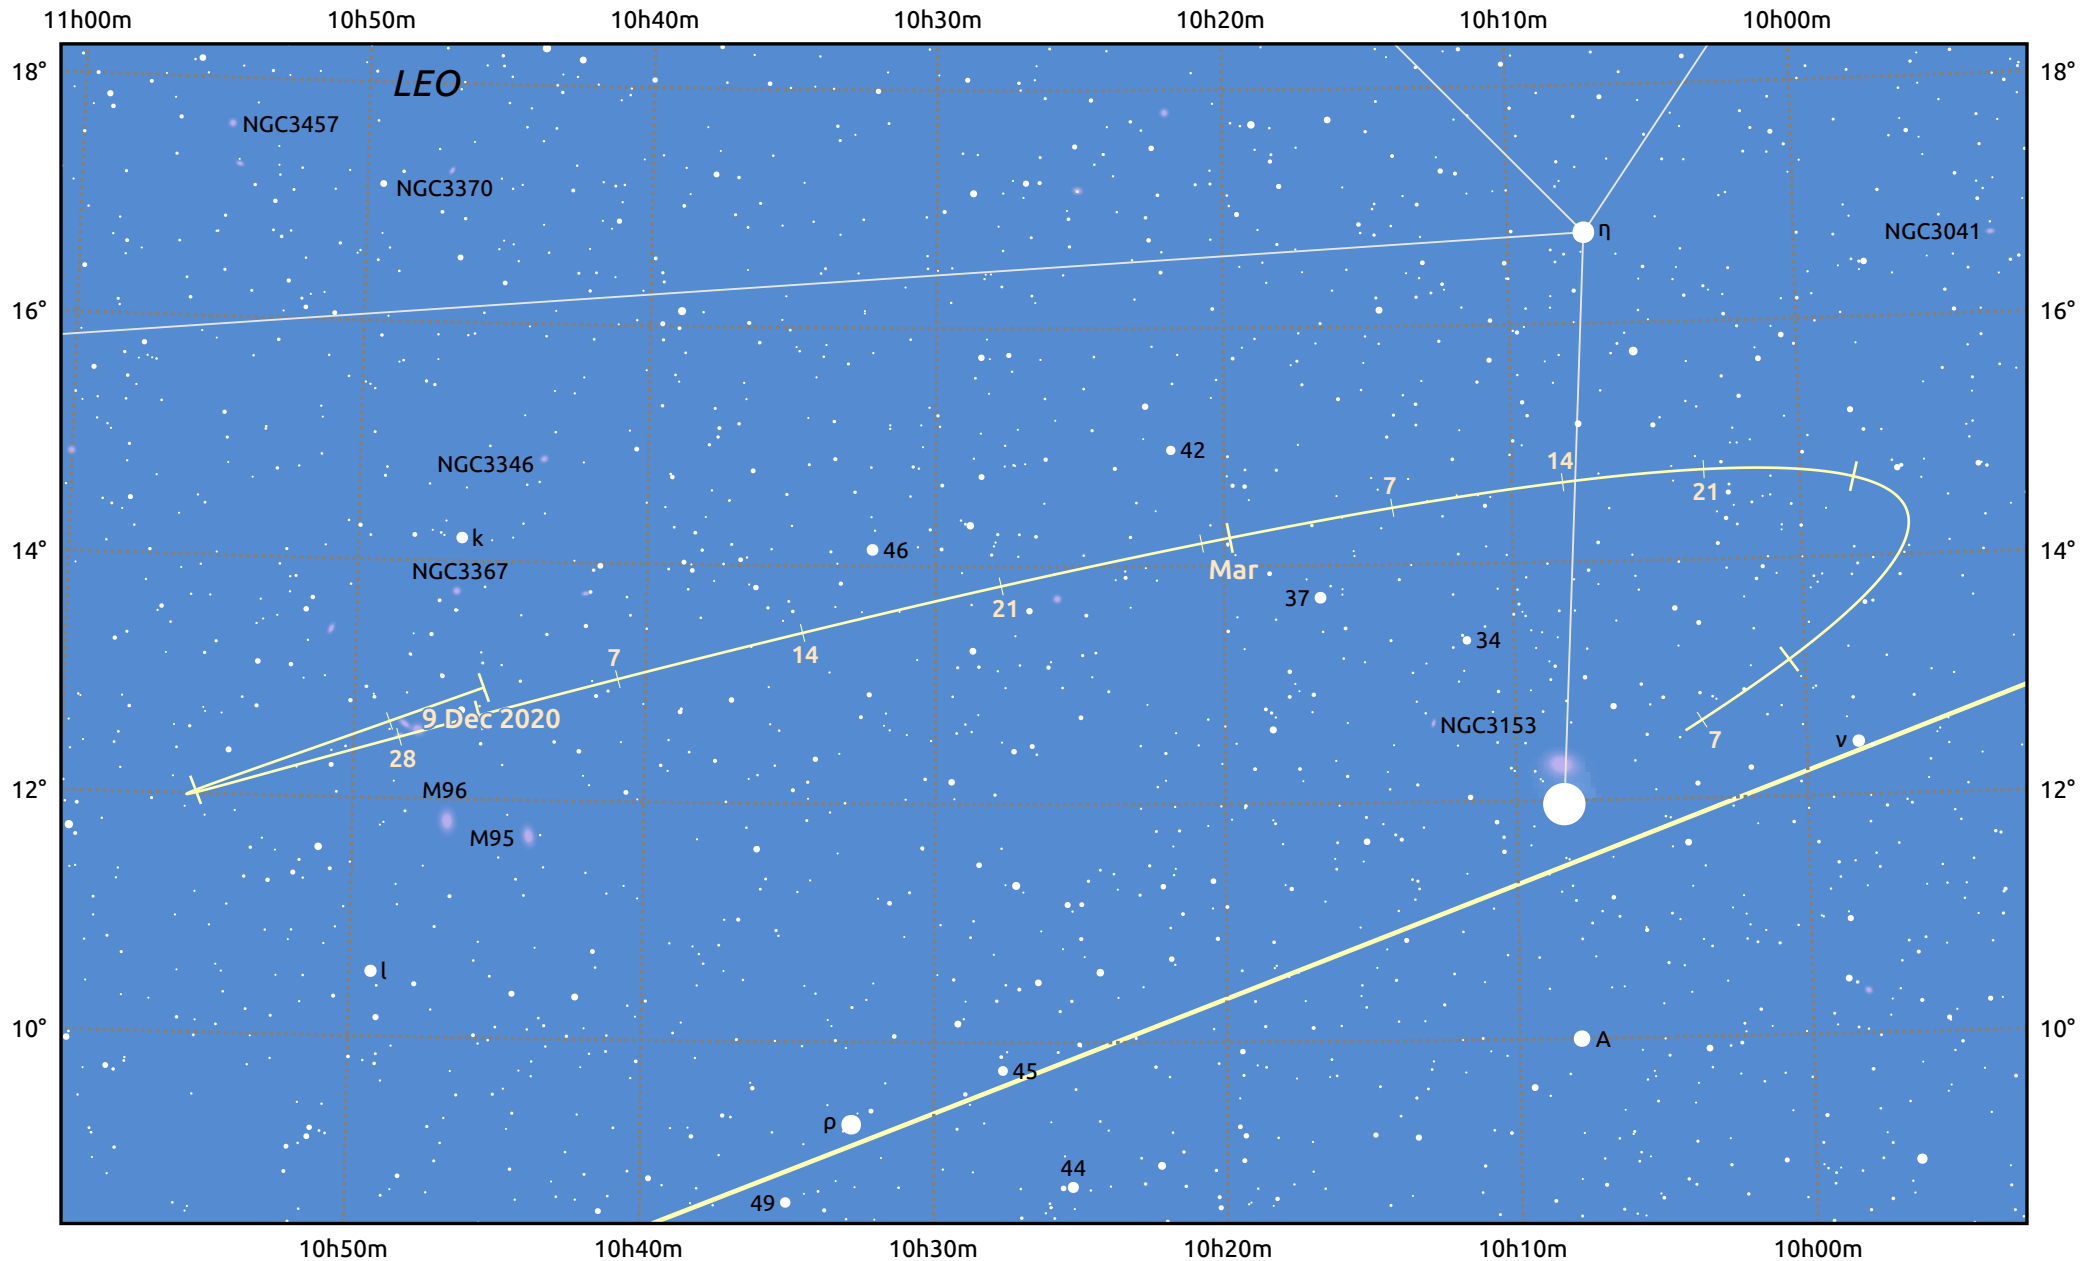

The path of Asteroid 29 Amphitrite around opposition on 22 Feb 2021

© Dominic Ford 2011–2025. Date markers placed at midnight UTC. Downloaded from <https://in-the-sky.org>

Magnitude scale: 11.0 10.0 9.0 8.0 7.0 6.0 5.0 4.0 3.0 2.0 1.0

Ecliptic Plane

Galaxy Bright nebula Open cluster Globular cluster Planetary nebula

Date	Mag
2021 Jan 1	10.3
2021 Feb 1	9.7
2021 Mar 1	9.4
2021 Apr 1	10.2
2021 Apr 28	10.7
2021 May 1	10.8