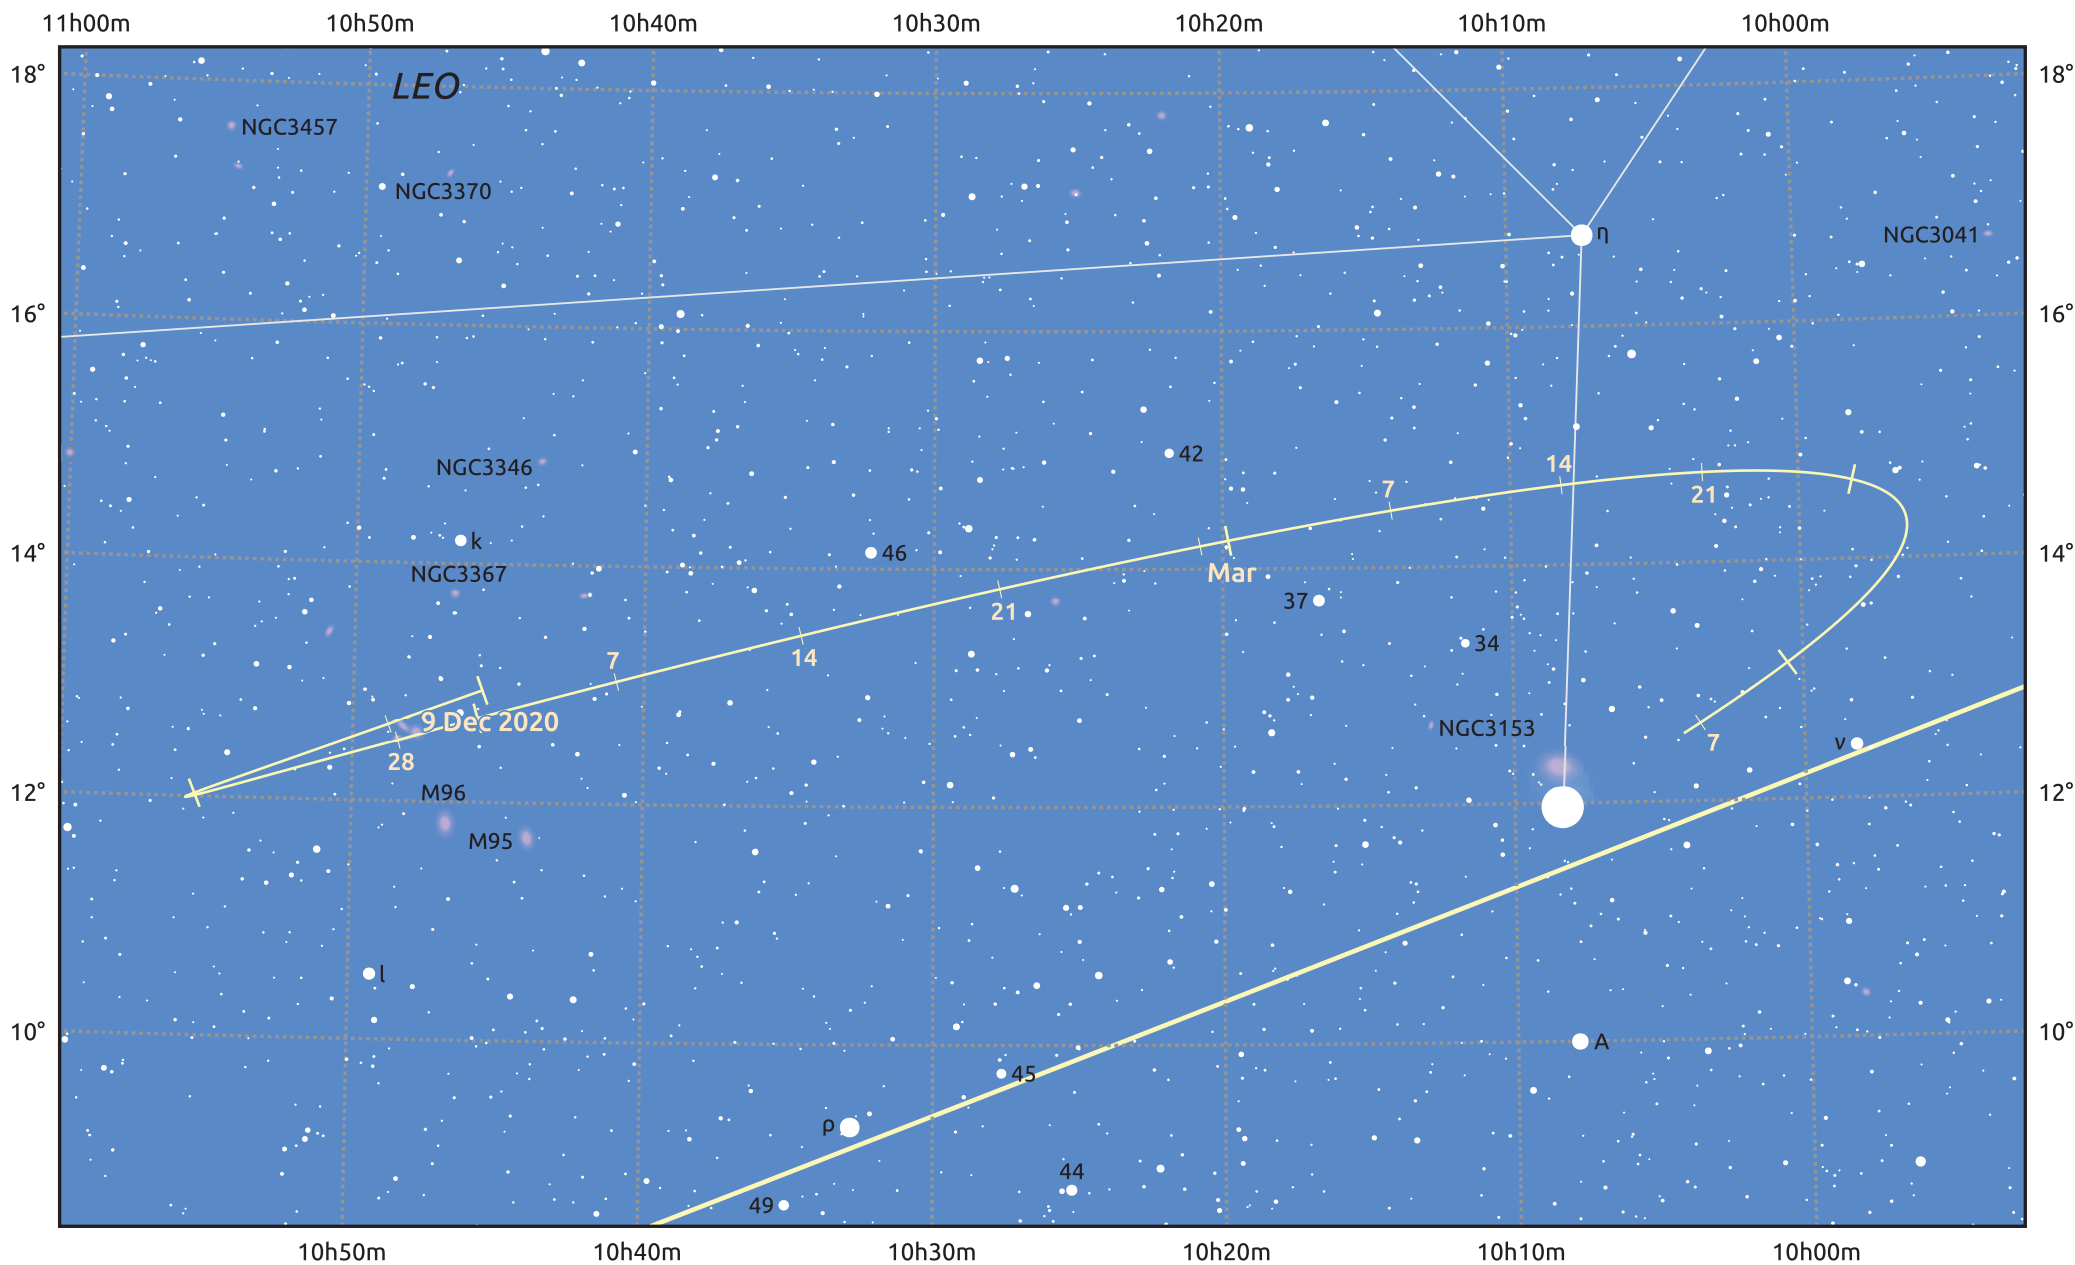

The path of Asteroid 29 Amphitrite around opposition on 22 Feb 2021

© Dominic Ford 2011–2025. Date markers placed at midnight UTC. Downloaded from <https://in-the-sky.org>

Magnitude scale: 11.0 10.0 9.0 8.0 7.0 6.0 5.0 4.0 3.0 2.0 1.0

Ecliptic Plane

- Galaxy
- Bright nebula
- Open cluster
- Globular cluster
- ◆ Planetary nebula

Date	Mag
2021 Jan 1	10.3
2021 Feb 1	9.7
2021 Mar 1	9.4
2021 Apr 1	10.2
2021 Apr 28	10.7
2021 May 1	10.8