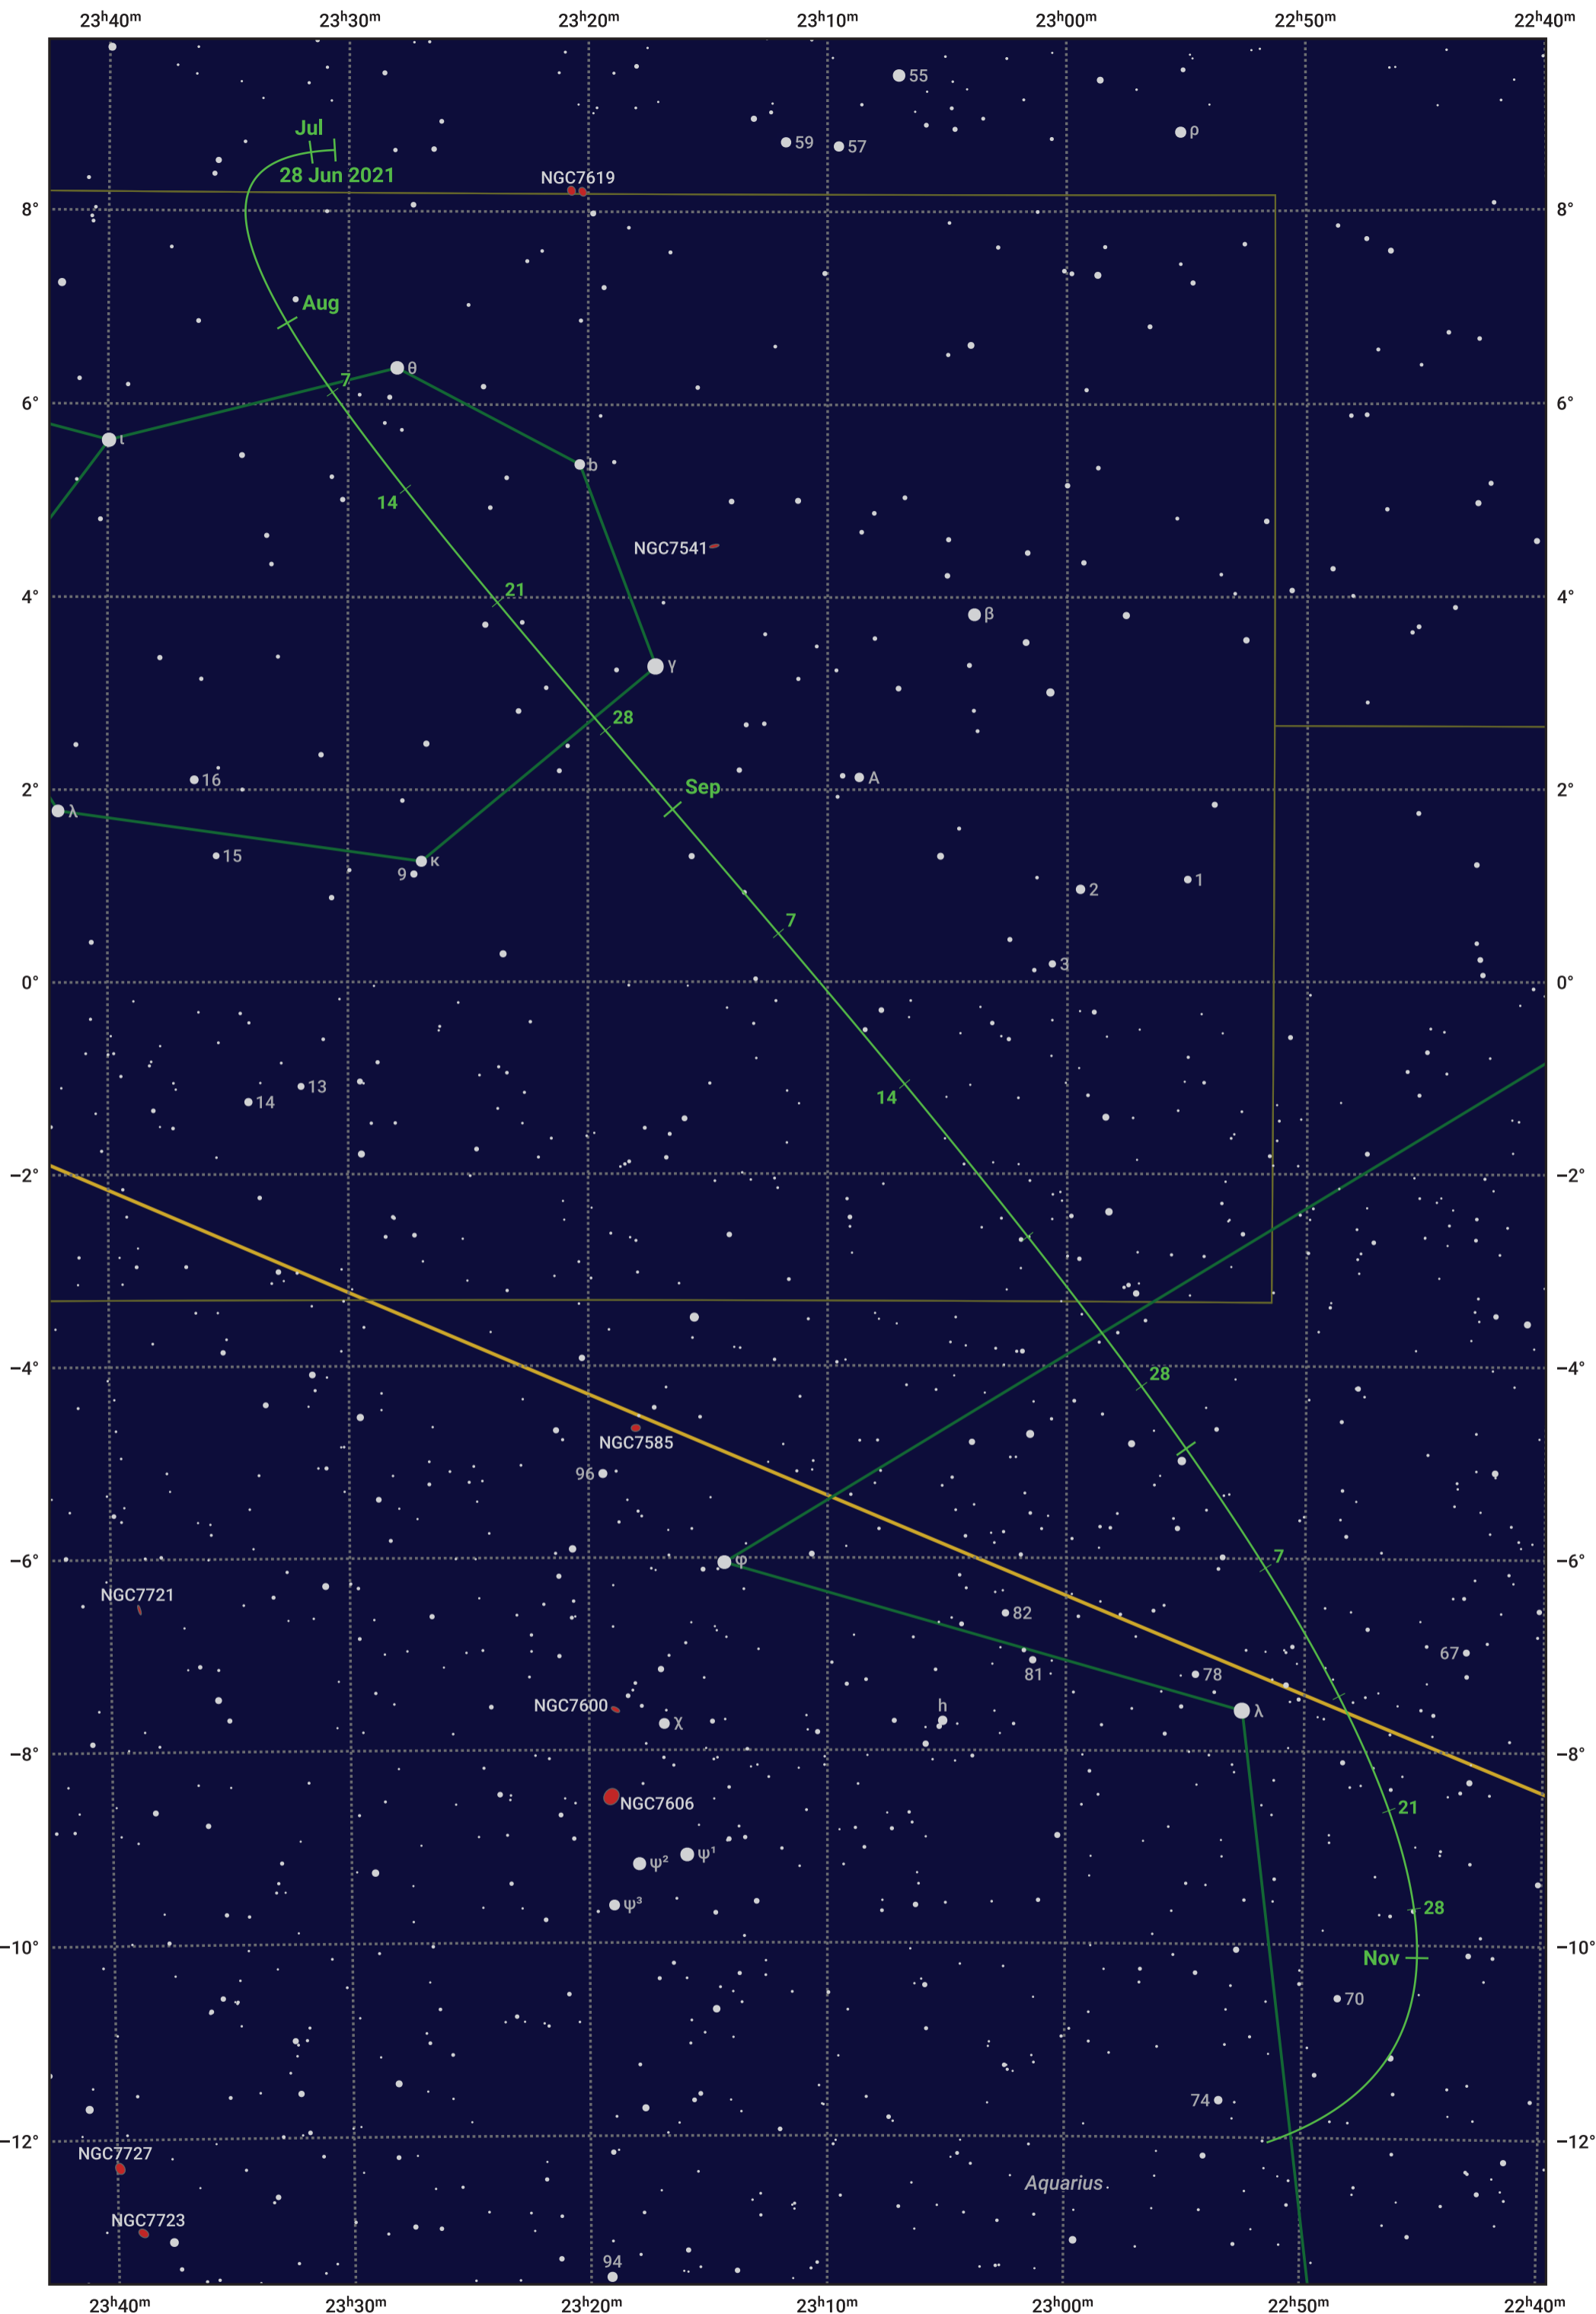

# The path of Asteroid 2 Pallas around opposition on 11 Sep 2021

© Dominic Ford 2011–2024. Date markers placed at midnight UTC. Downloaded from <https://in-the-sky.org>

Magnitude scale: 10.0 9.0 8.0 7.0 6.0 5.0 4.0 3.0

- Galaxy
- Bright nebula
- Open cluster
- Globular cluster
- Ecliptic Plane

Date	Mag
2021 Jul 1	9.9
2021 Aug 1	9.4
2021 Aug 22	8.9
2021 Sep 1	8.7
2021 Oct 1	8.8
2021 Nov 1	9.4